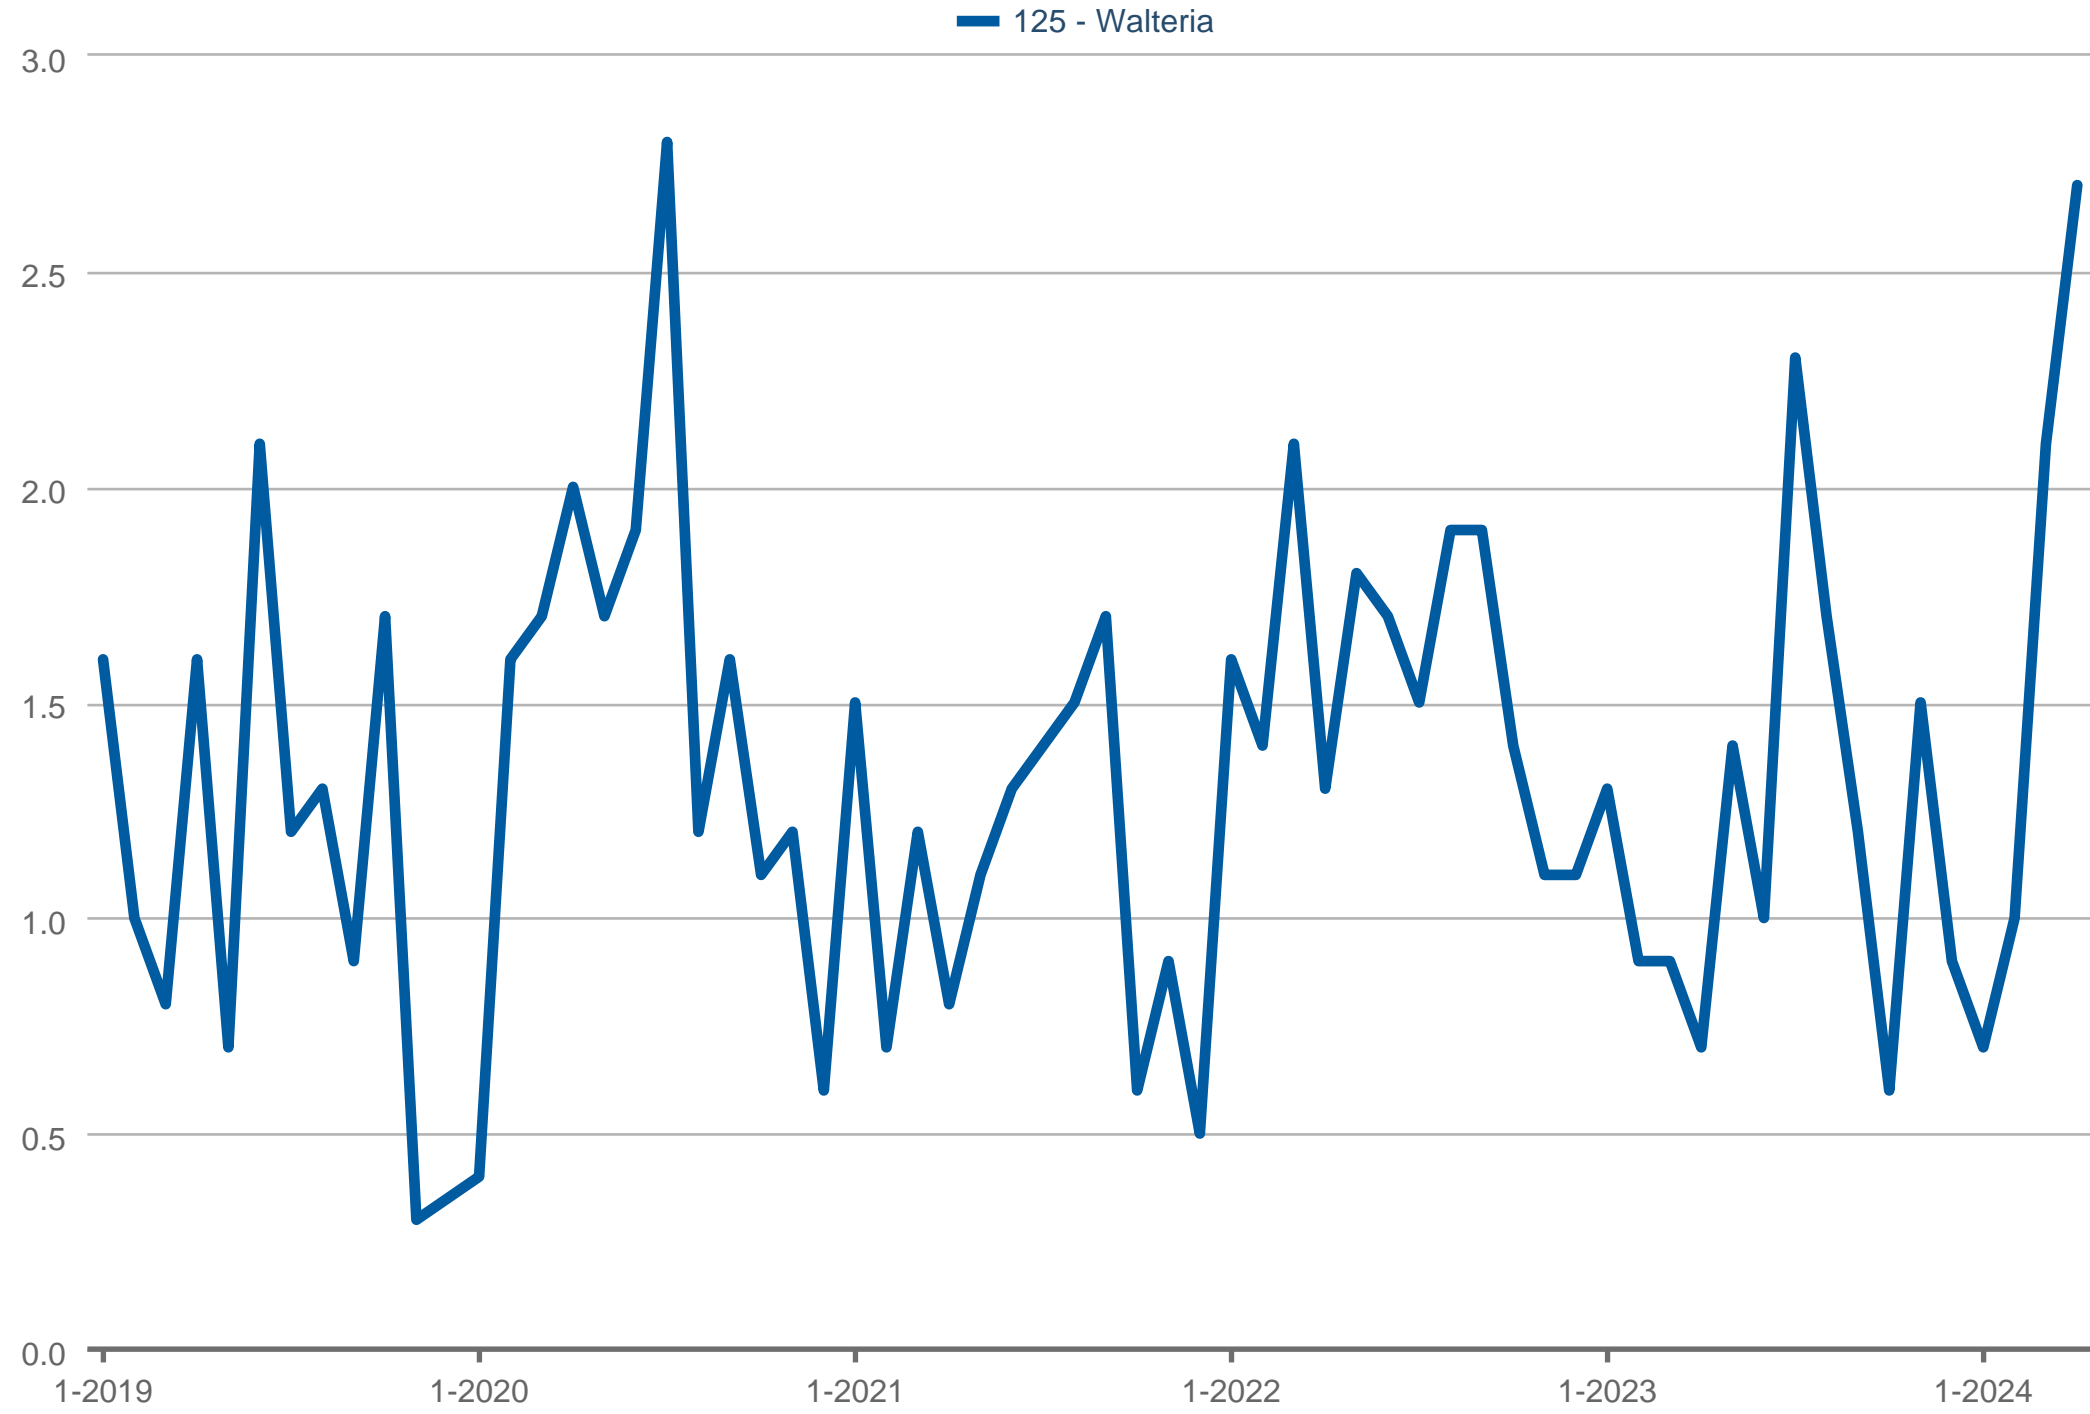

125 - WALTERIA: Residential, Single Family

Each data point is one month of activity. Data is from May 6, 2024.

All data is from the California Regional Multiple Listing Service, INC. InfoSparks © 2024 ShowingTime.