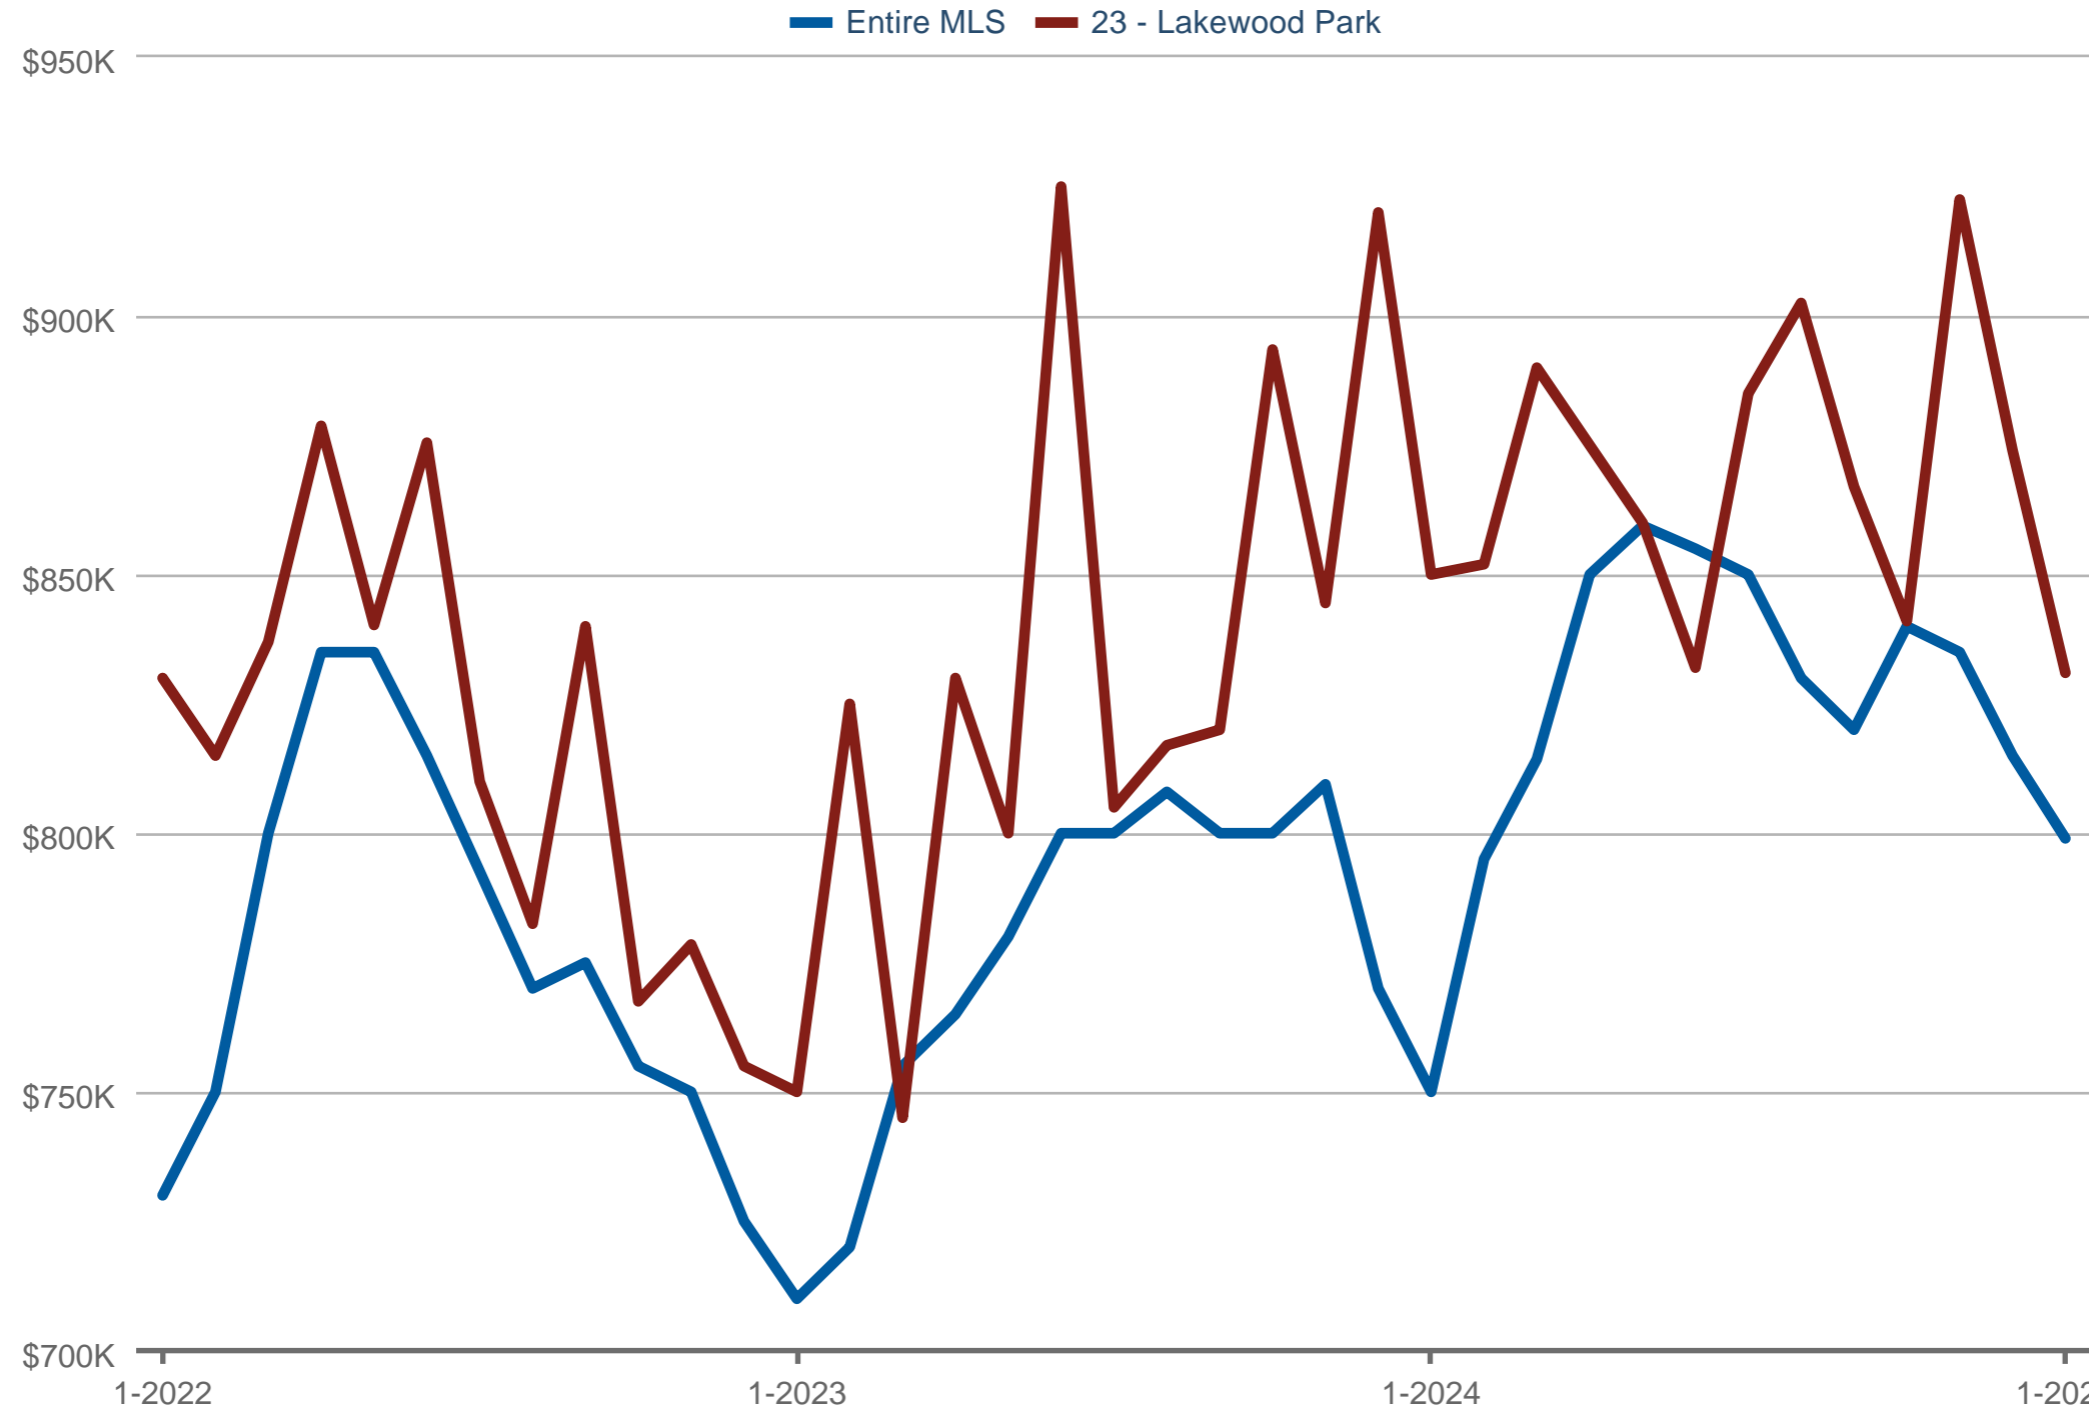

Median Sales Price

Entire MLS & 23 - Lakewood Park: Residential

Each data point is one month of activity. Data is from February 6, 2025.

All data is from the California Regional Multiple Listing Service, INC. InfoSparks © 2025 ShowingTime Plus, LLC.