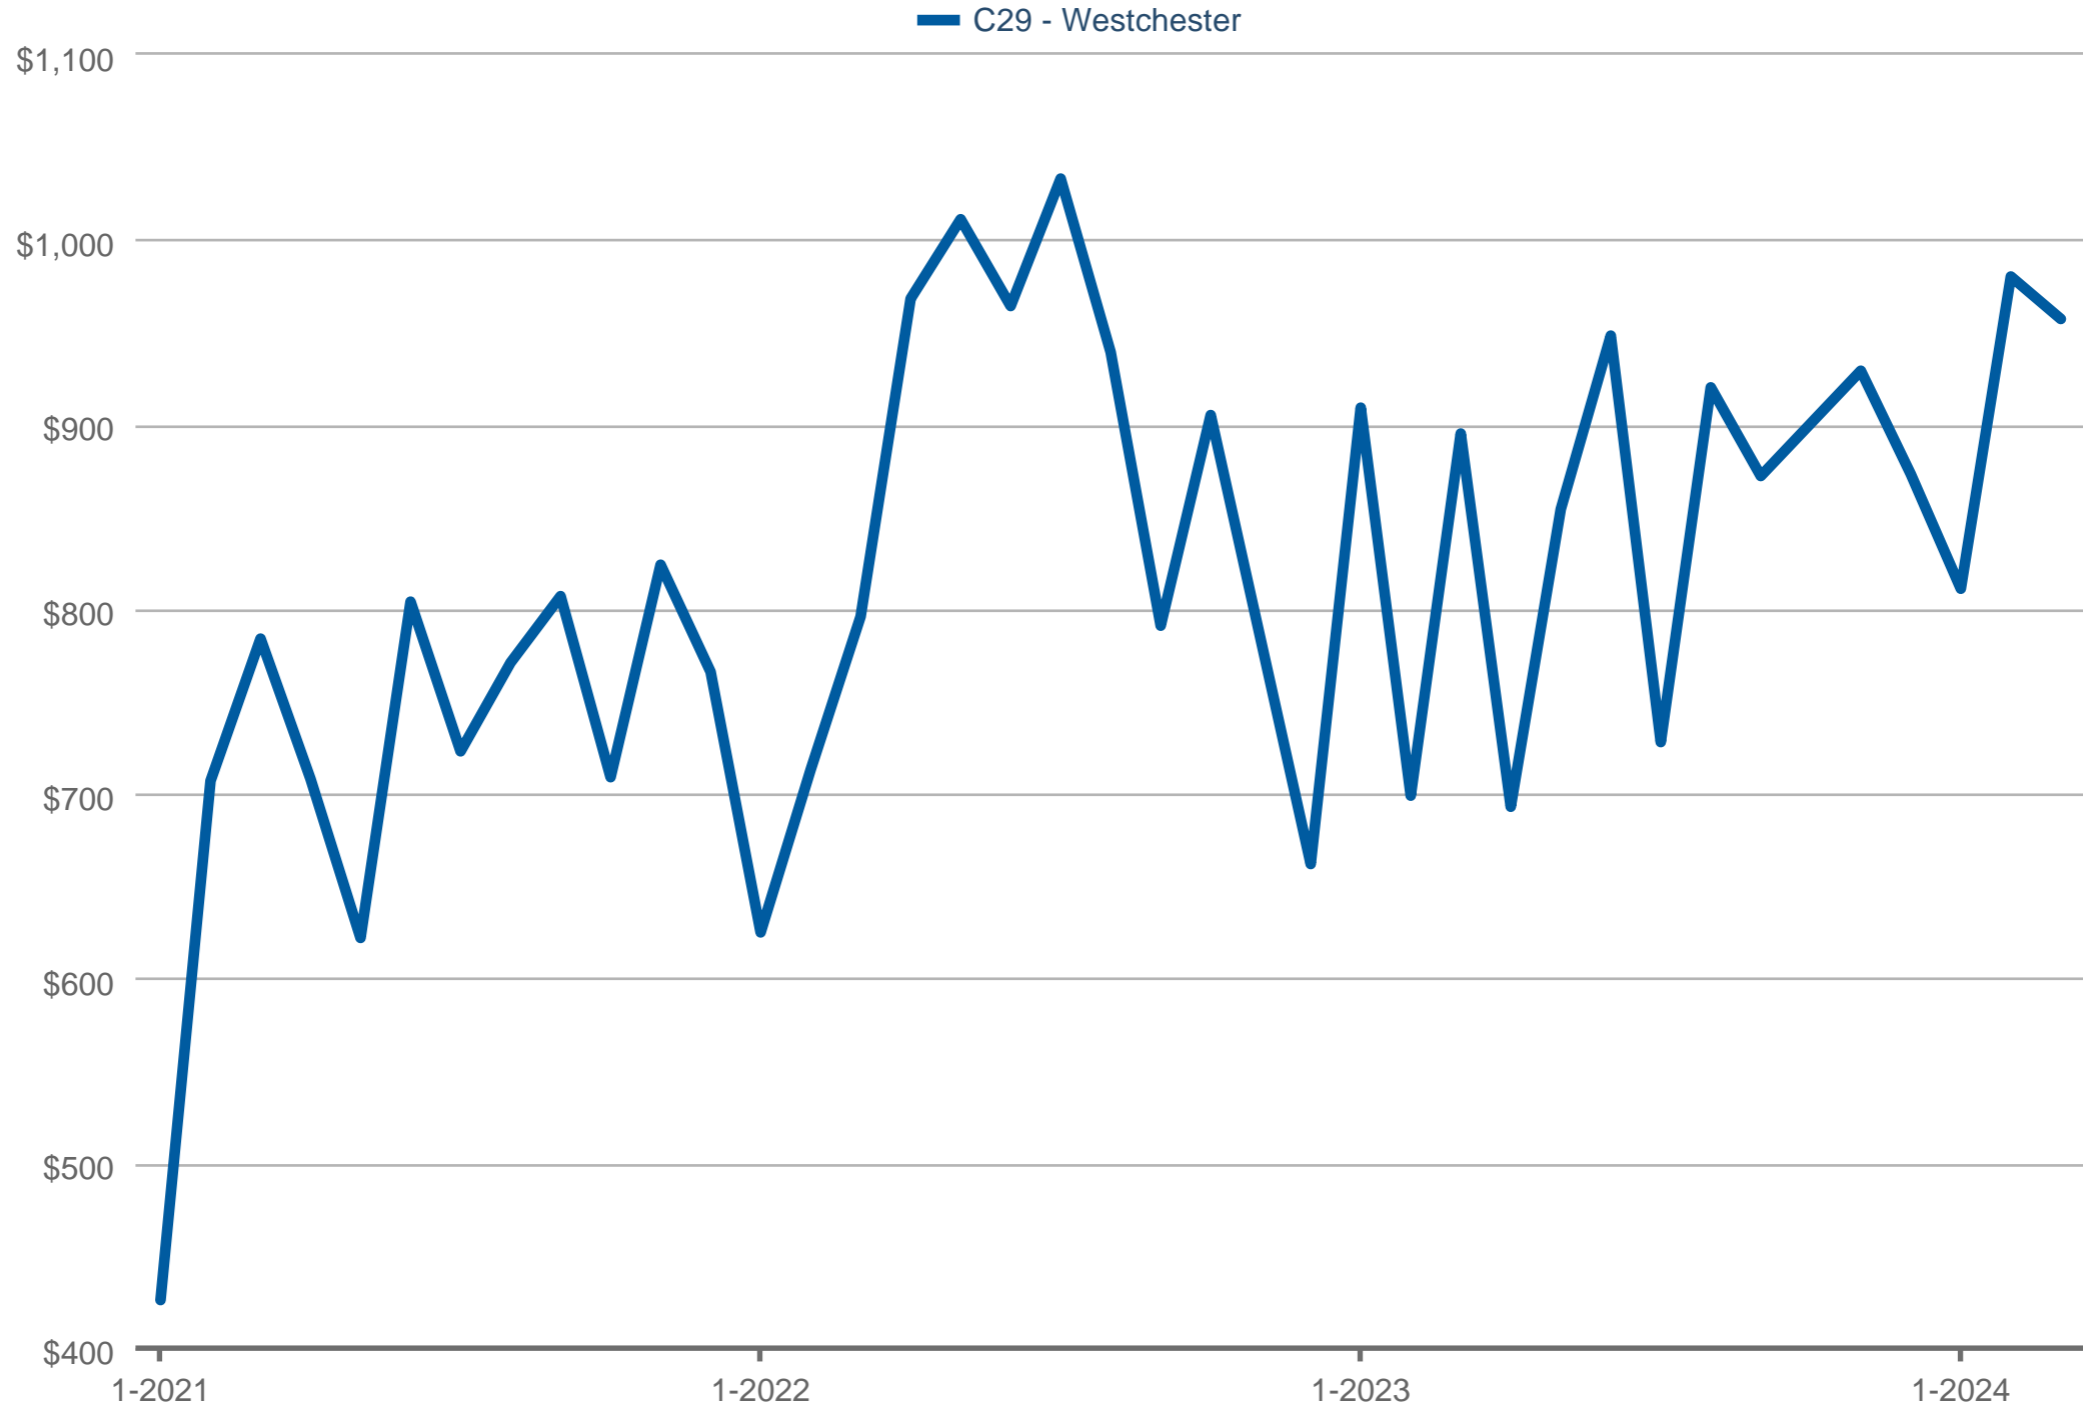

### Median Price Per Square Foot

C29 - Westchester: 4 Bathrooms or More, Residential, Single Family

Each data point is one month of activity. Data is from April 21, 2024.