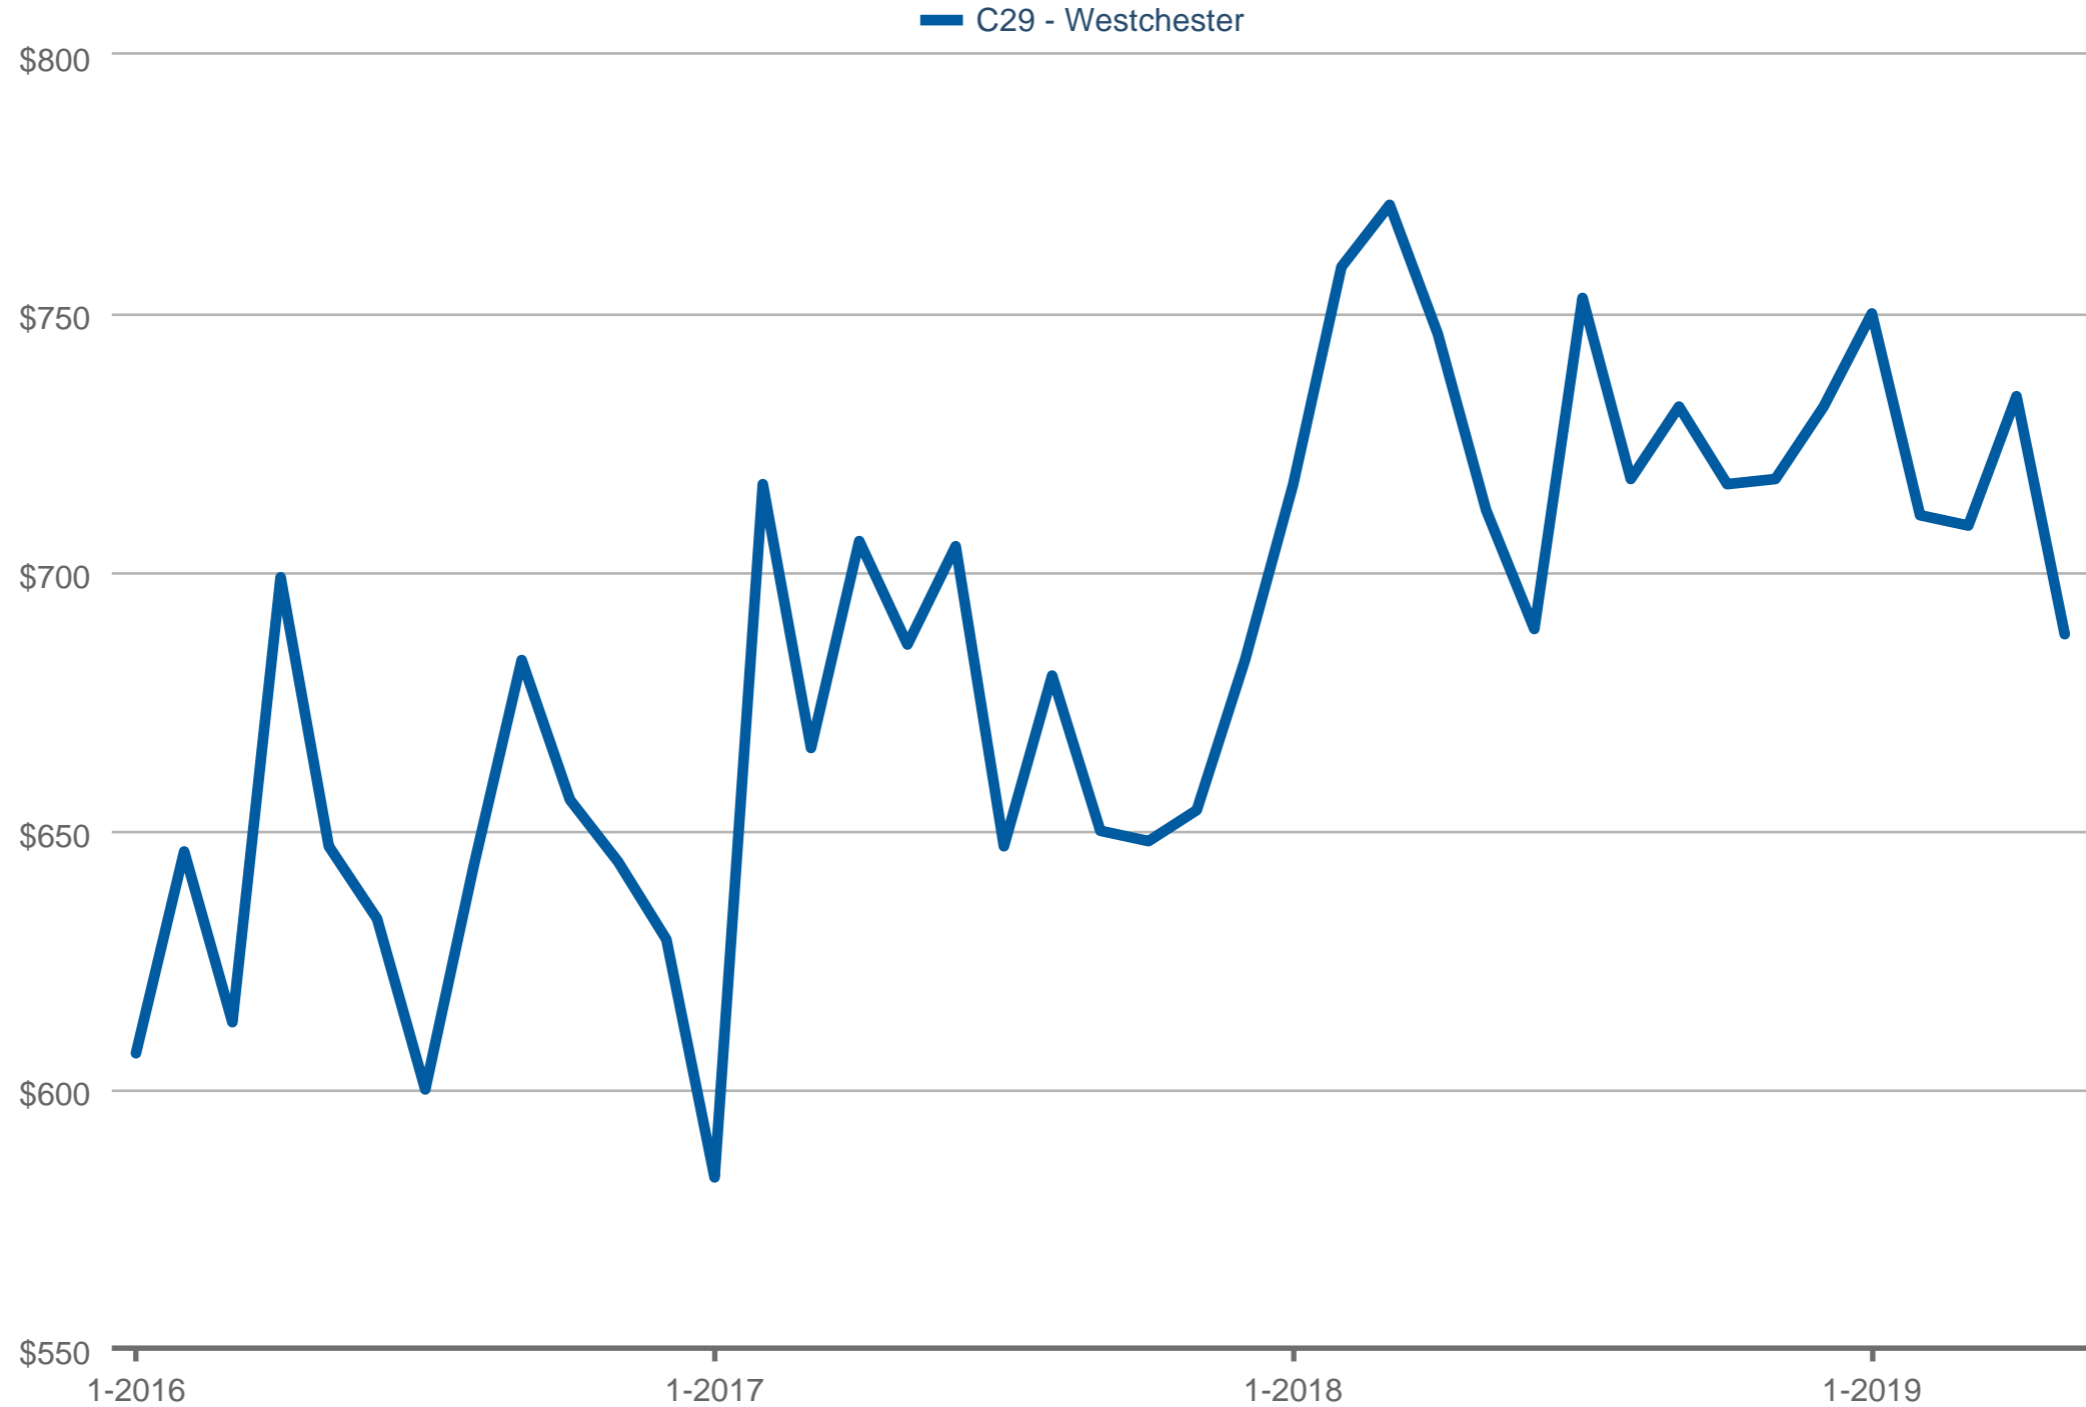

Median Price Per Square Foot

C29 - Westchester: Single Family

Each data point is one month of activity. Data is from June 18, 2019.

All data is from the California Regional Multiple Listing Service, INC. InfoSparks © 2019 ShowingTime.