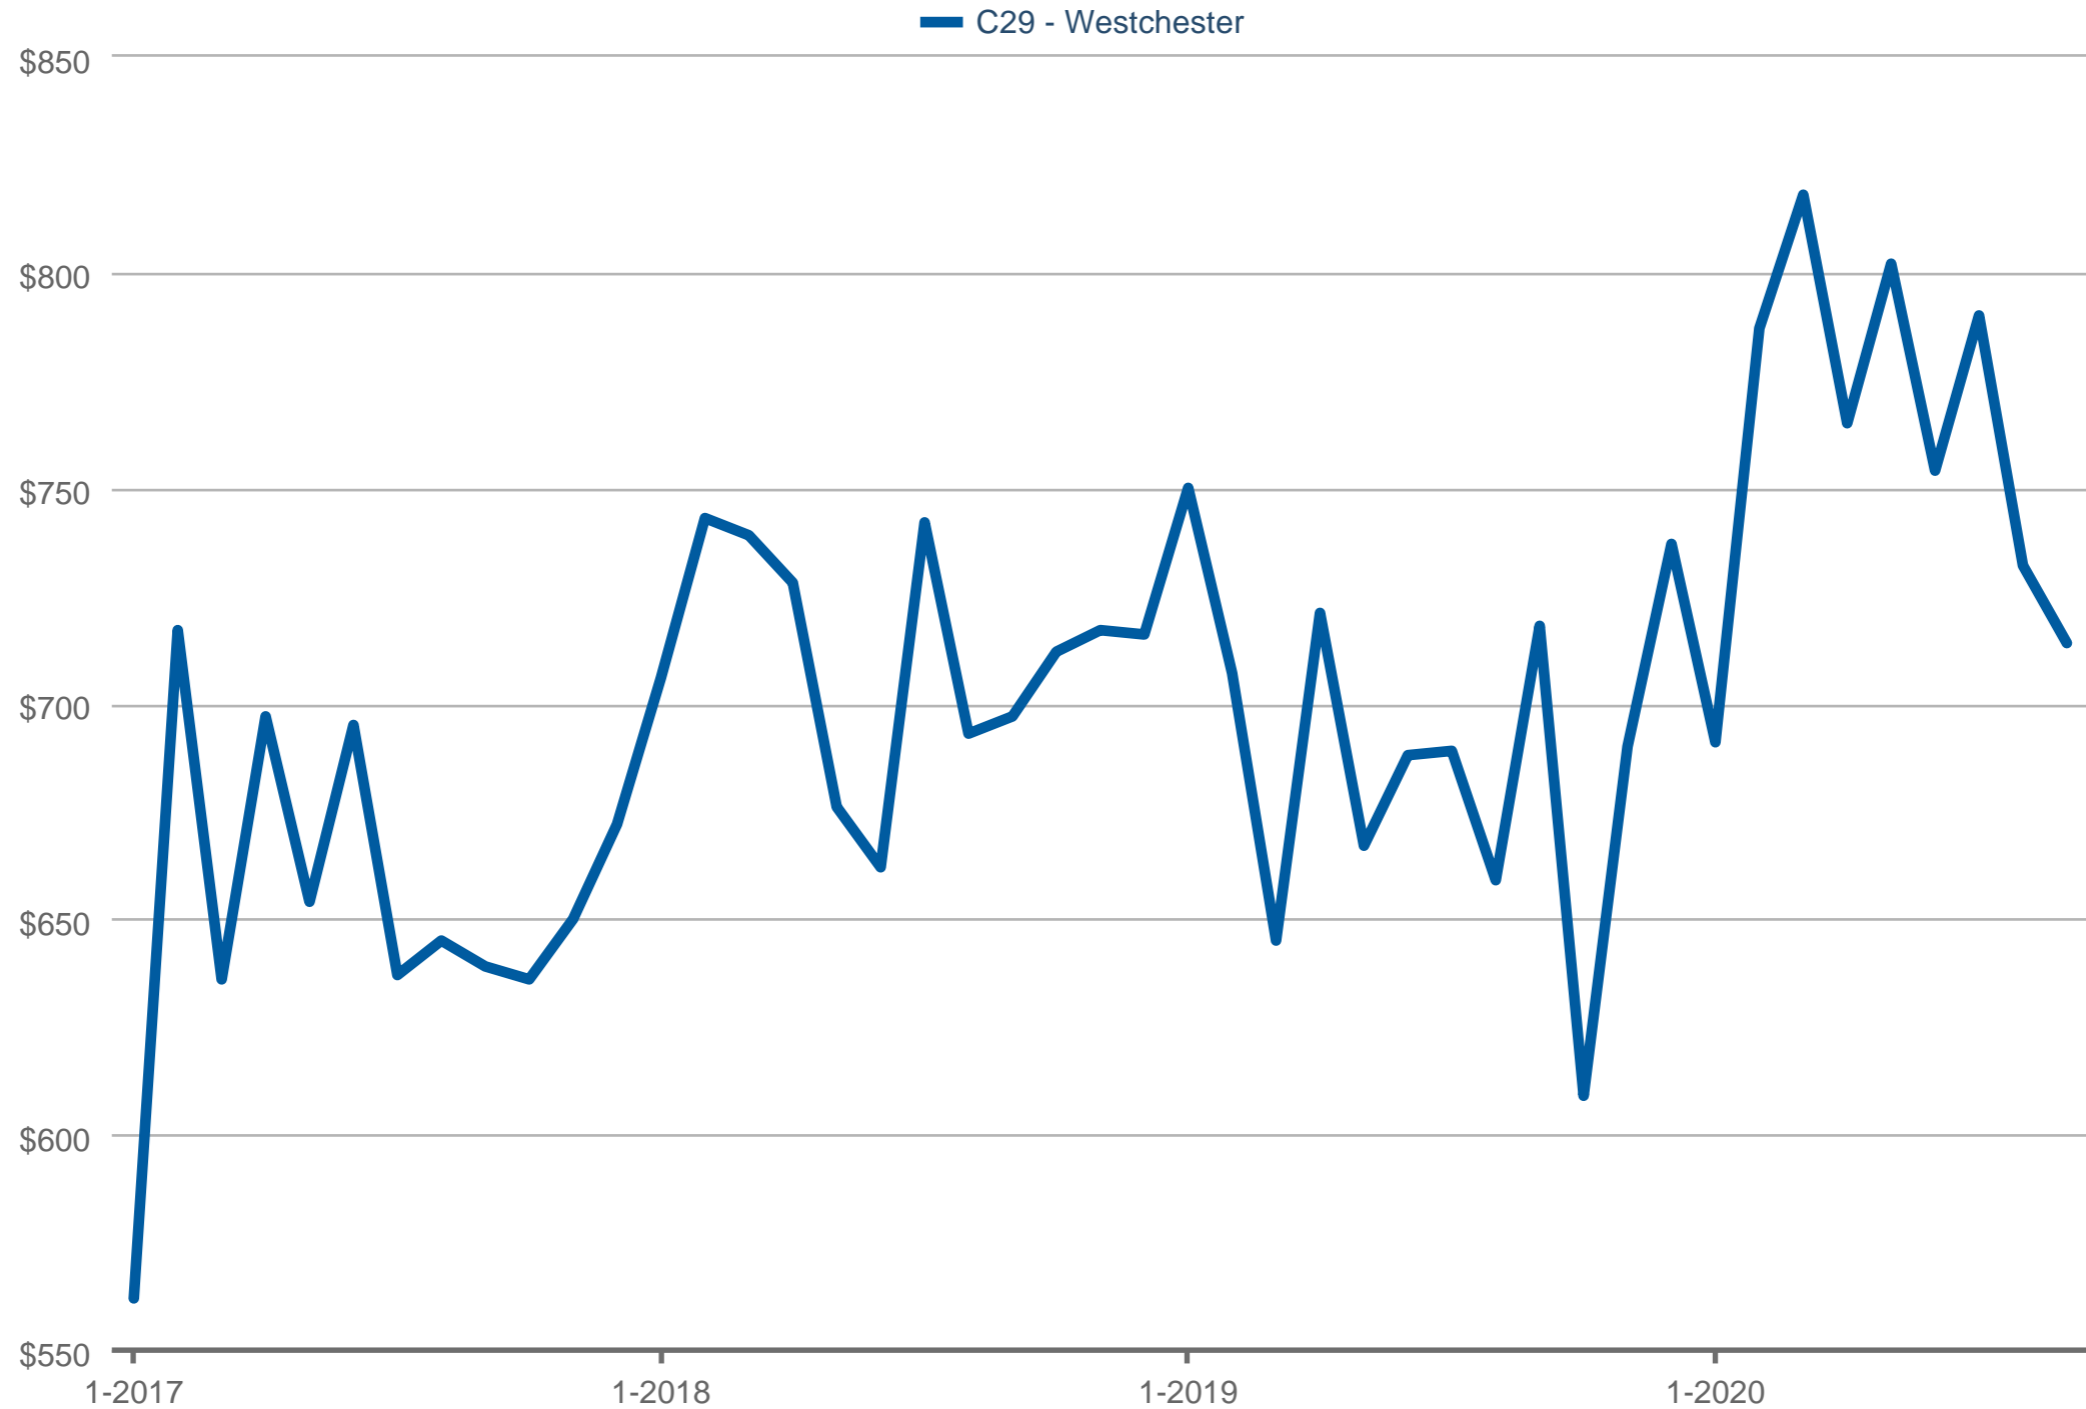

Median Price Per Square Foot

C29 - Westchester

Each data point is one month of activity. Data is from October 23, 2020.

All data is from the California Regional Multiple Listing Service, INC. InfoSparks © 2020 ShowingTime.