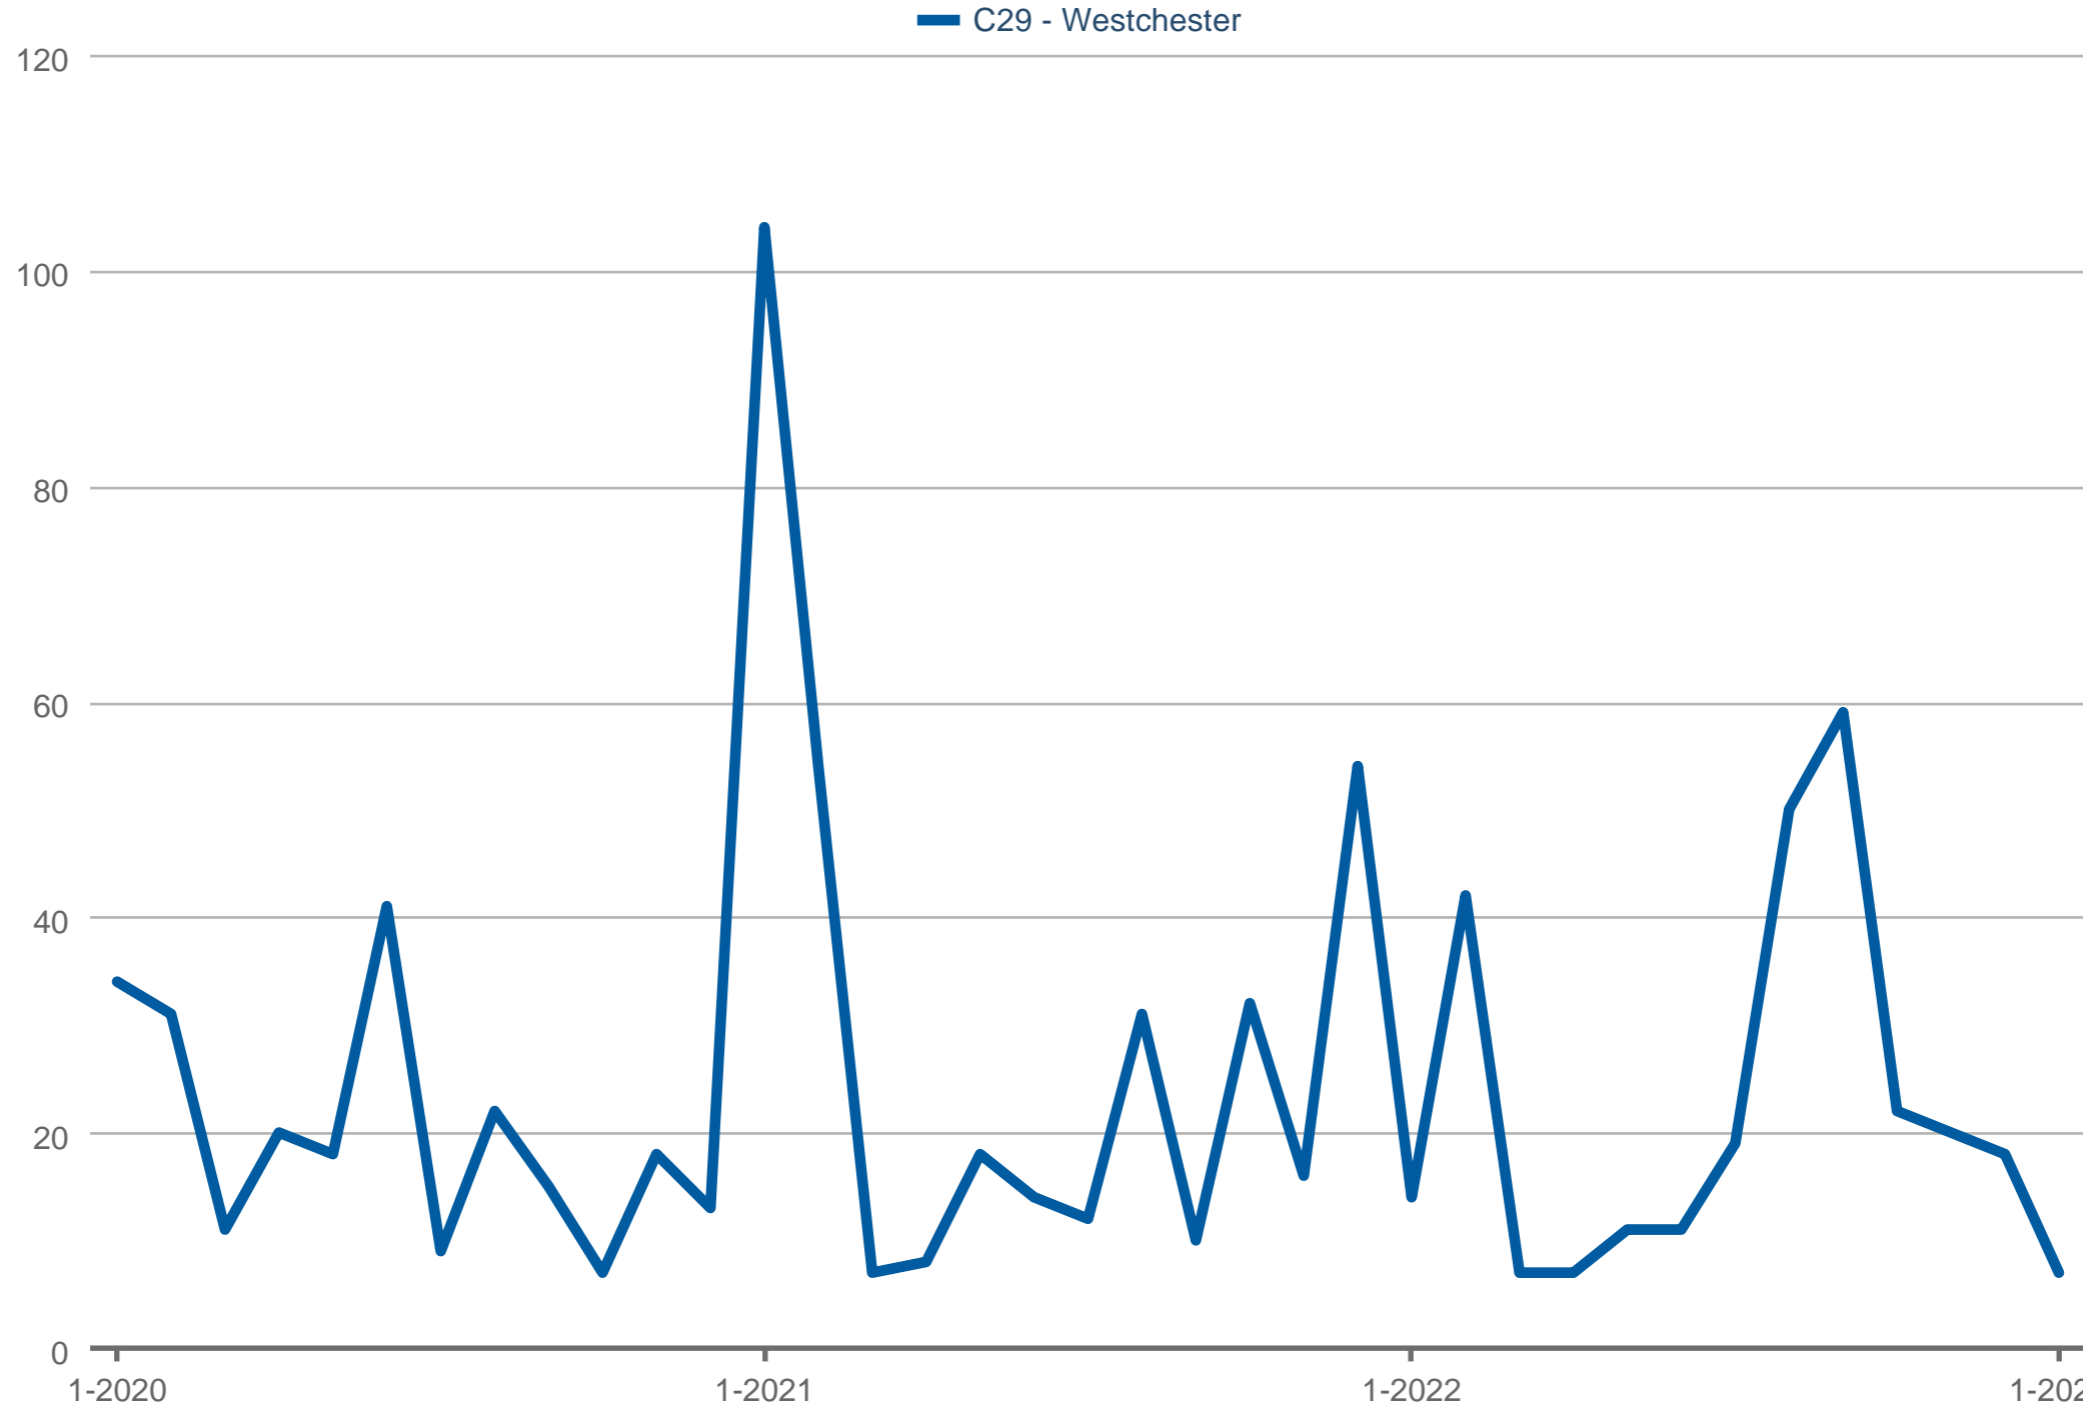

### Median Days on Market

C29 - Westchester: 4 Bathrooms or More, Residential, Single Family

Each data point is one month of activity. Data is from February 8, 2023.