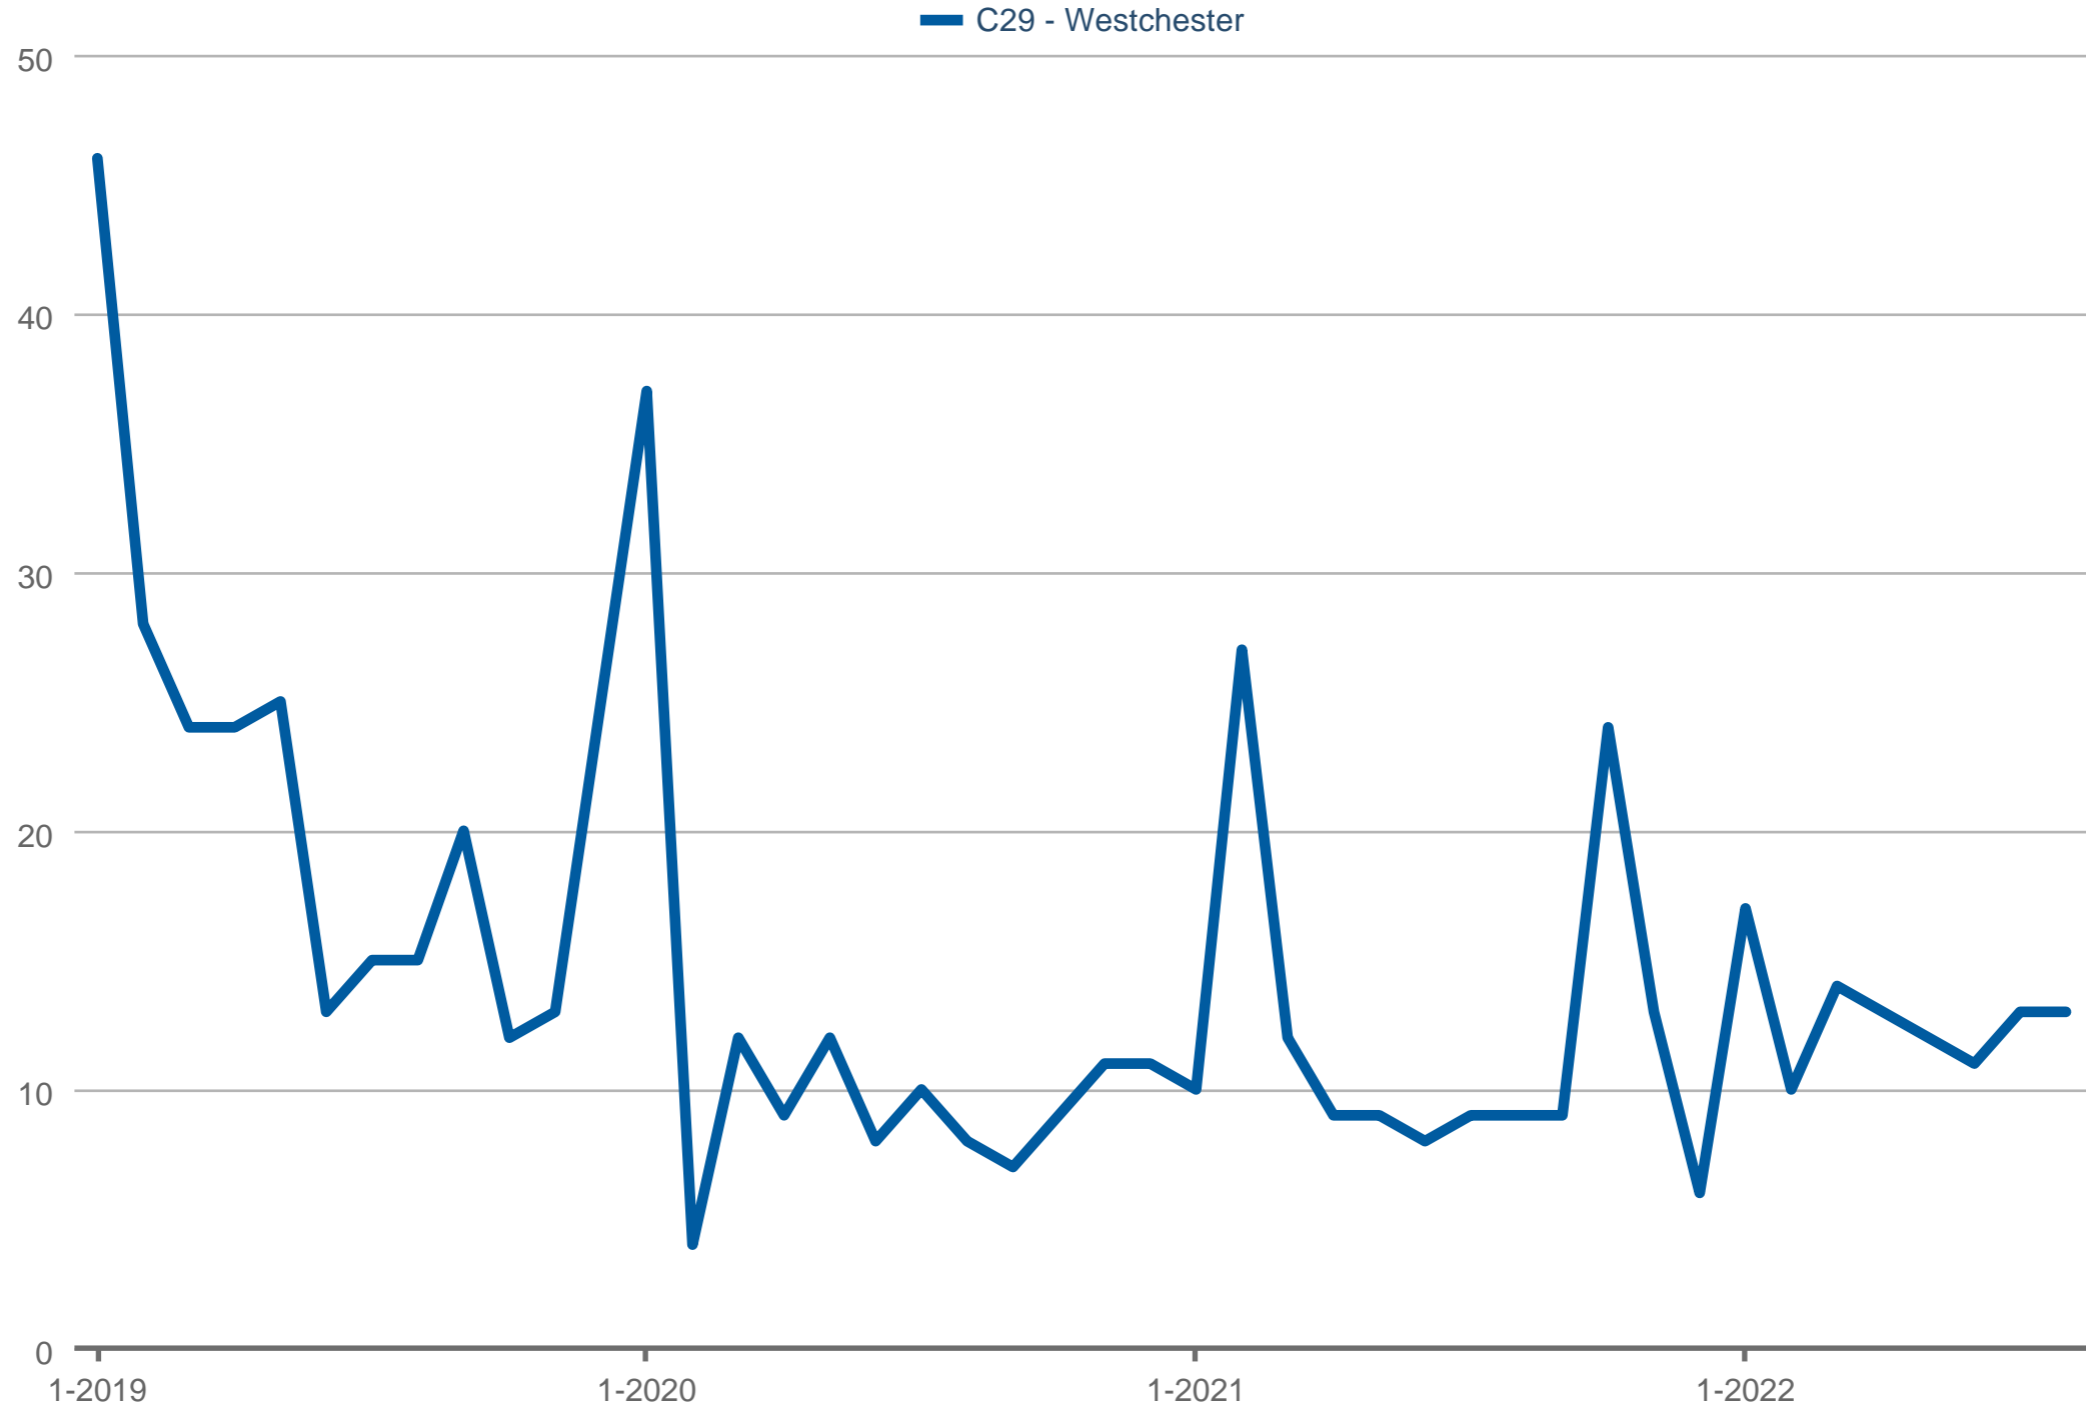

buy. sell. residential in silicon beach

Median Days on Market

C29 - Westchester: 2 Bathrooms, Single Family

Each data point is one month of activity. Data is from September 27, 2022.

All data is from the California Regional Multiple Listing Service, INC. InfoSparks © 2022 ShowingTime.