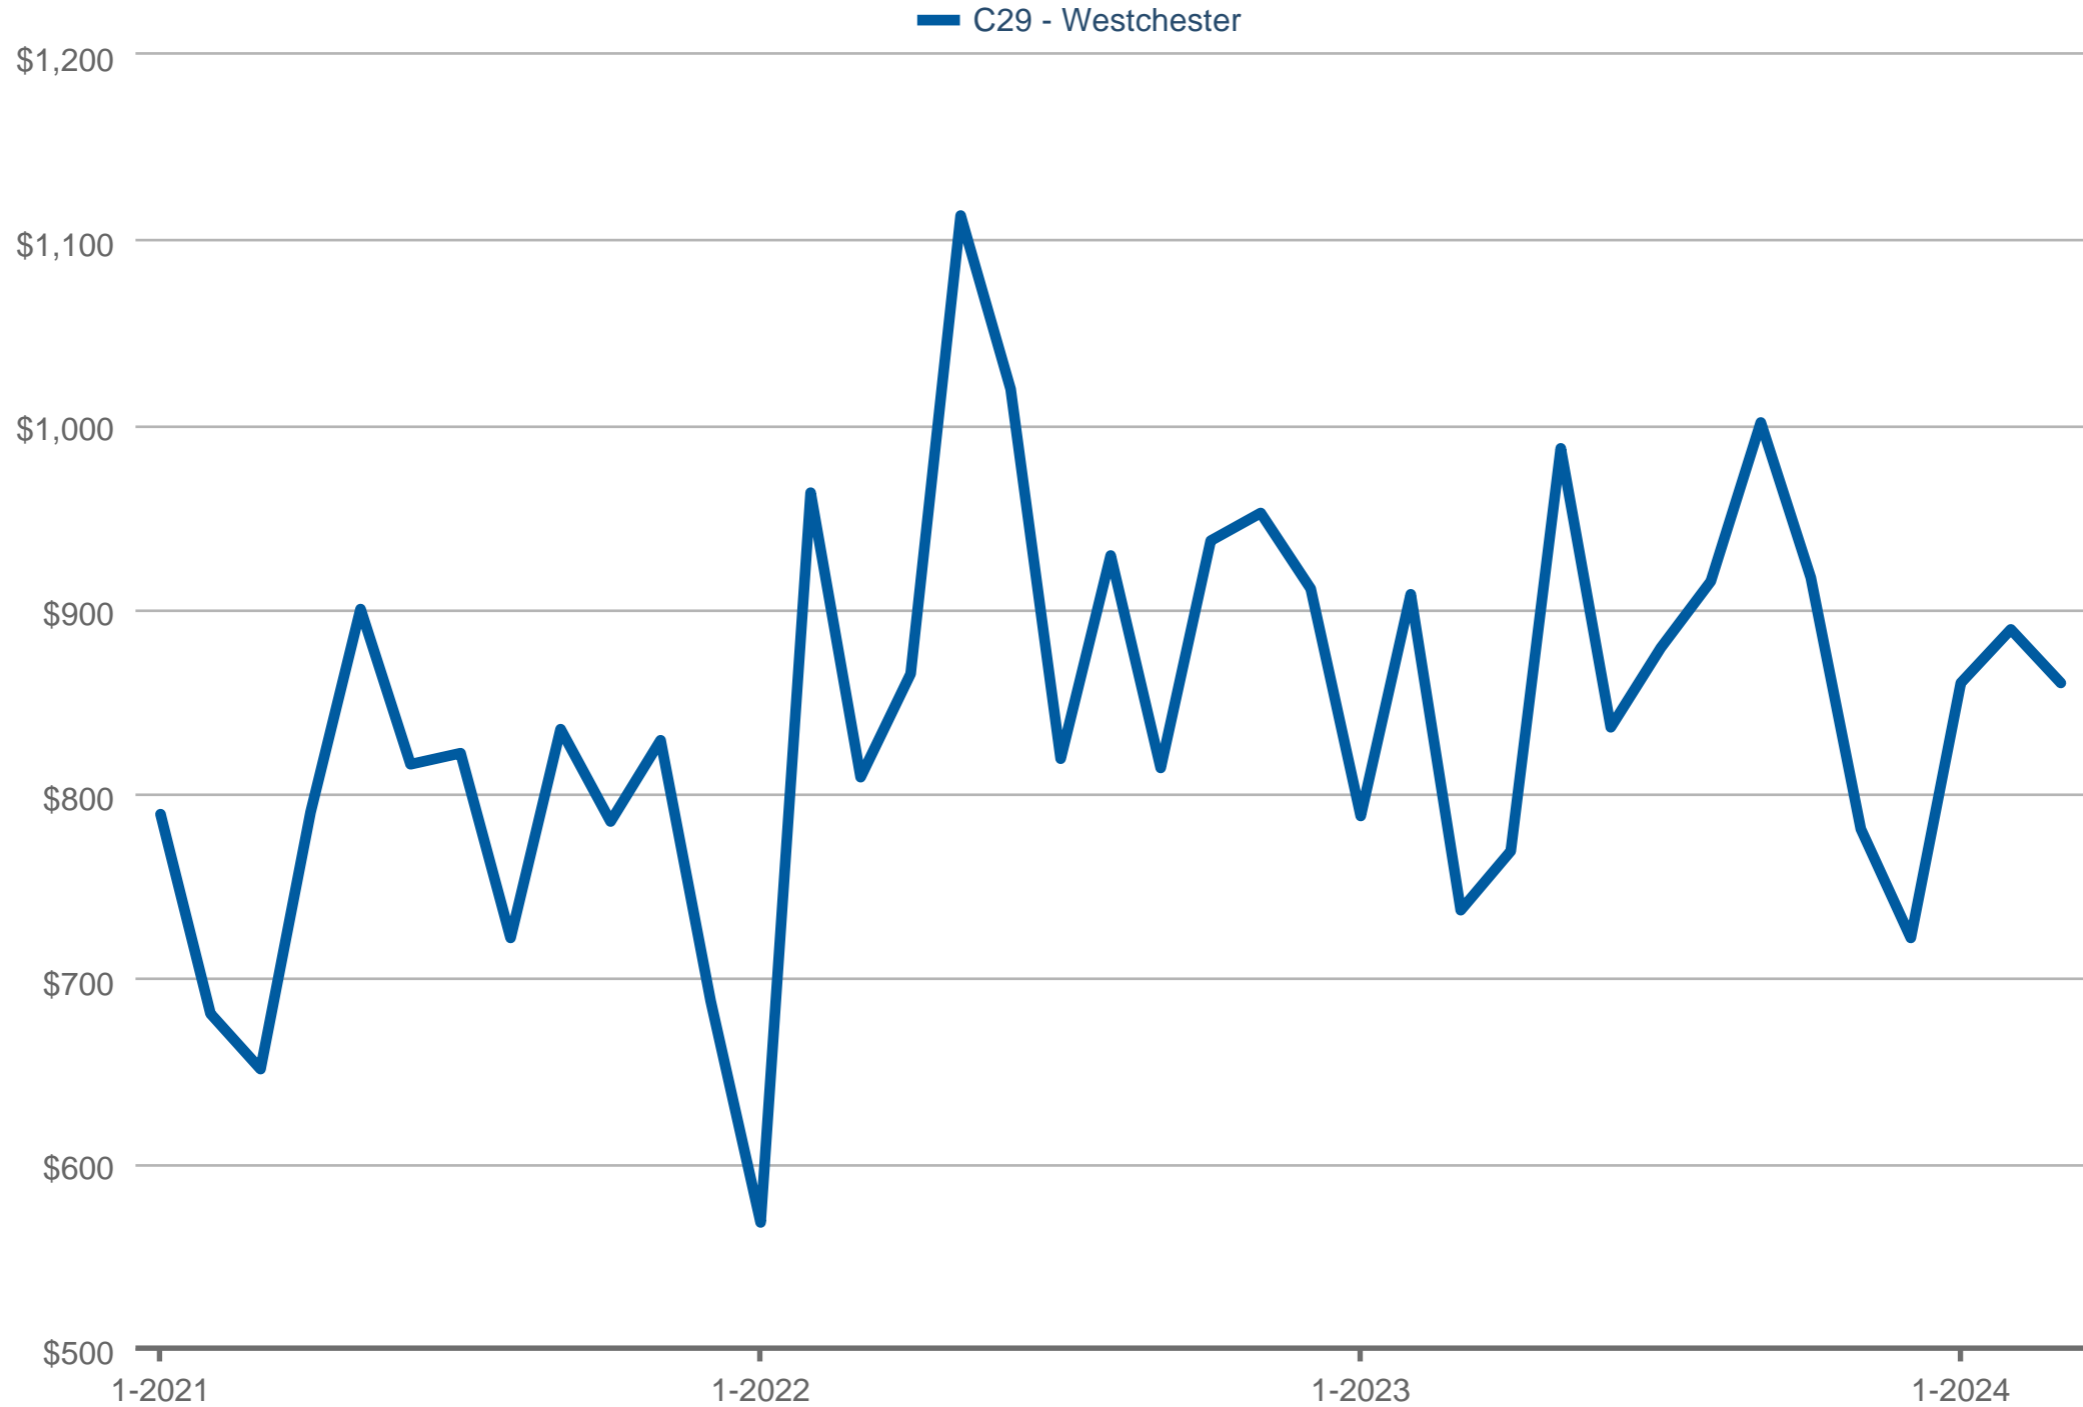

### Median Price Per Square Foot

C29 - Westchester: 3 Bathrooms, Residential, Single Family  
 Each data point is one month of activity. Data is from April 21, 2024.