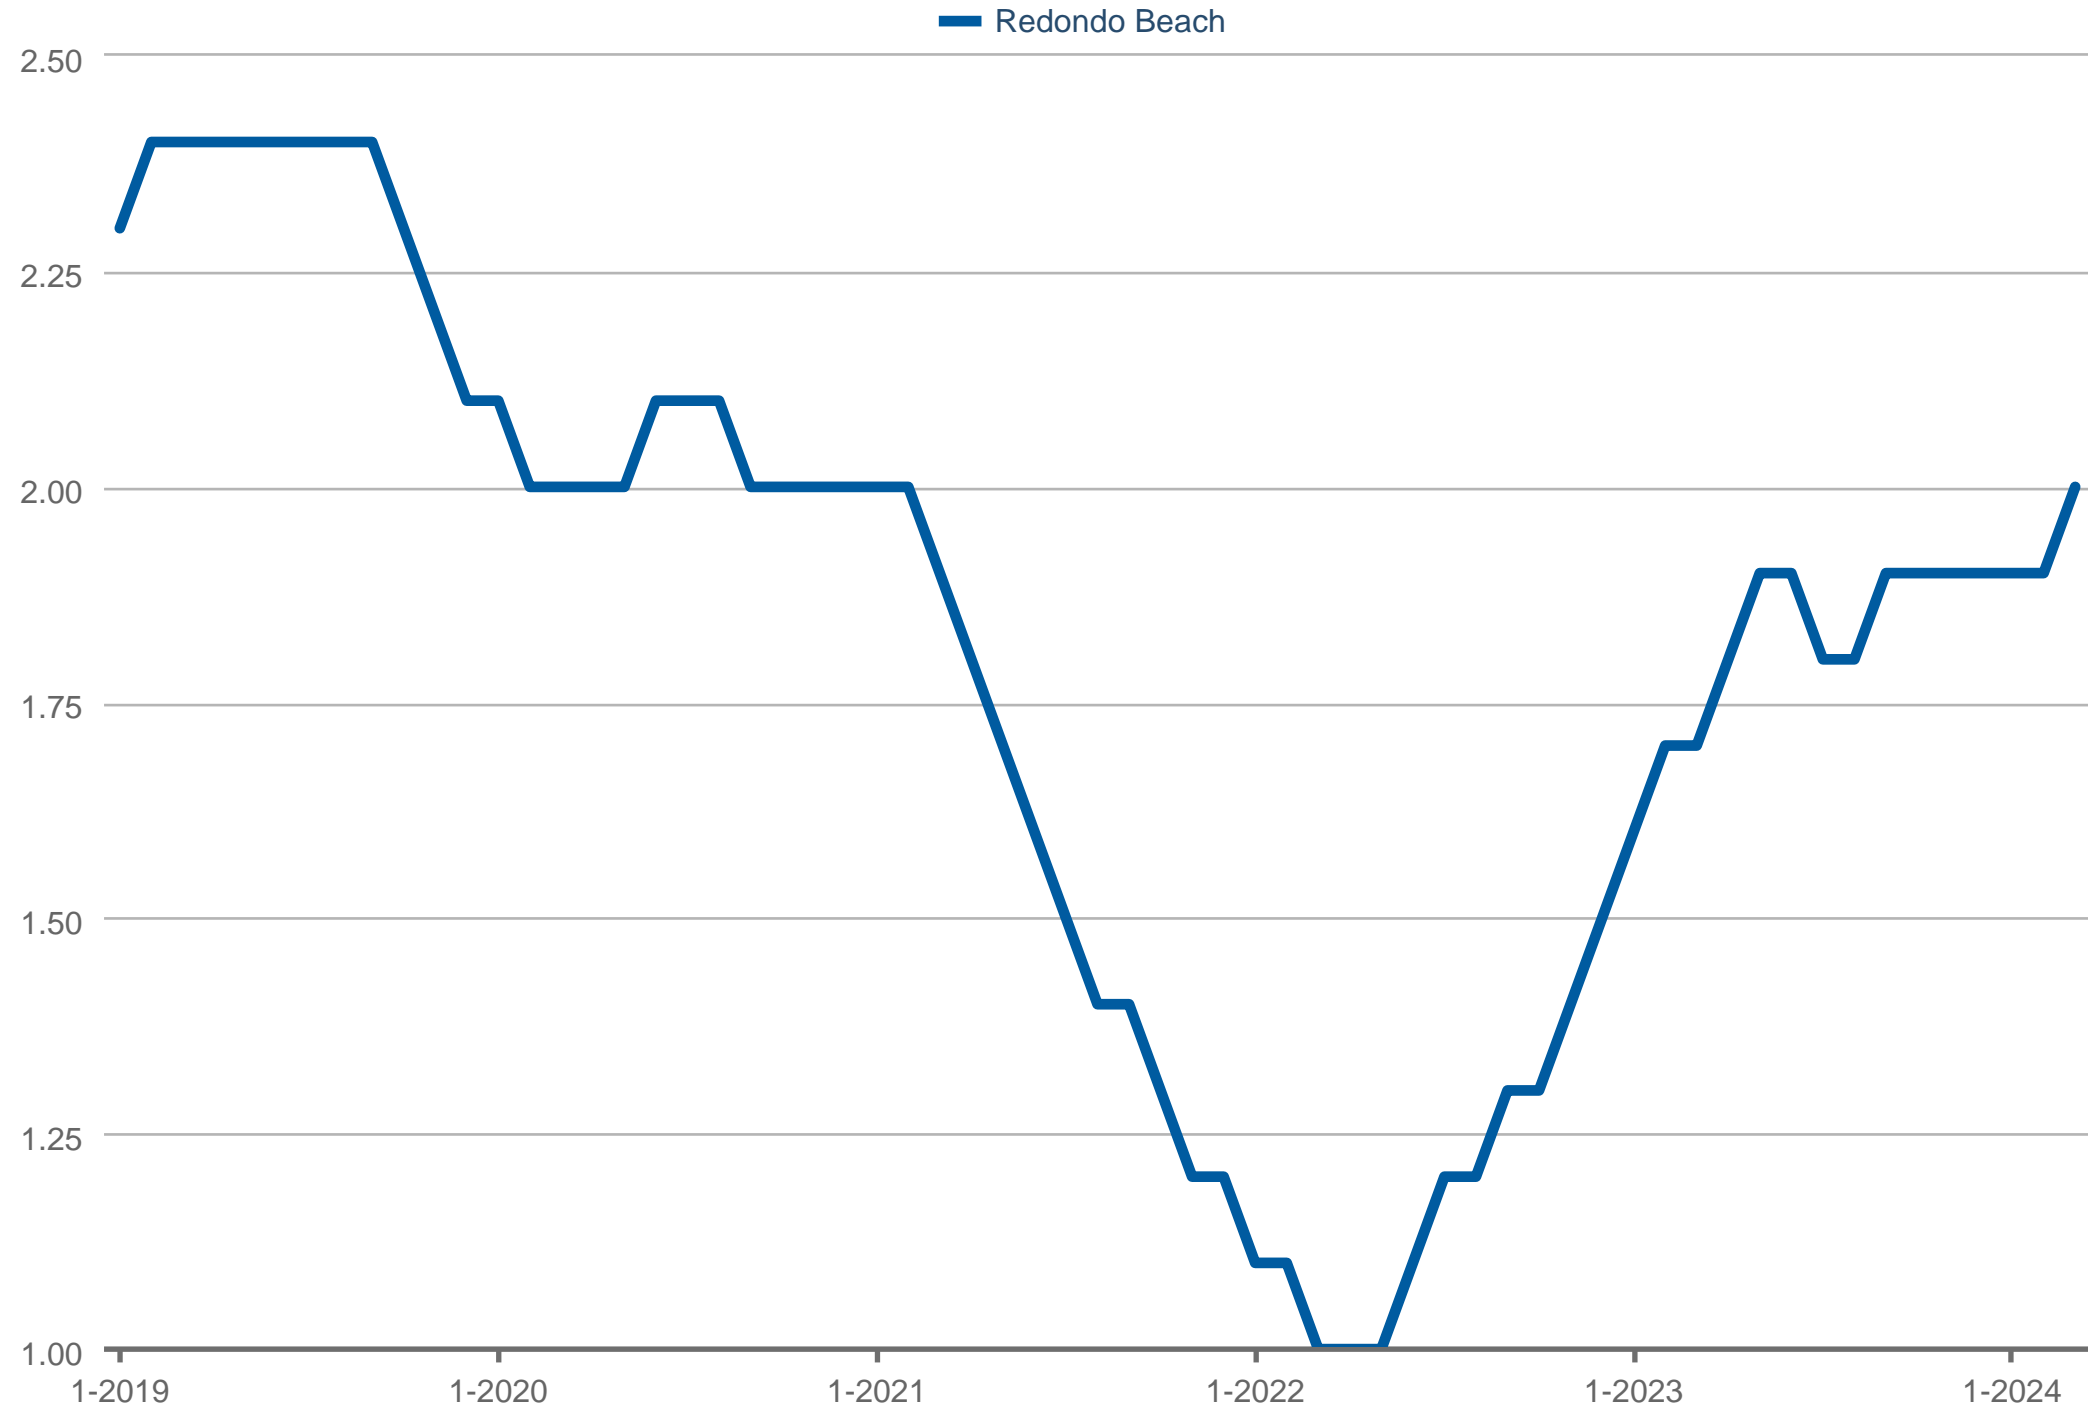

Sep Ebrahimi (CA DRE #01923274)
 REALTOR - Berkshire Hathaway HomeService

Office: 310-346-4666
 Cell: 310-346-4666
 Fax: 310-544-3071
sep@sepsellspv.com
www.SepSellsPV.com

Inventory Months Supply

Redondo Beach: Residential, Condominium & Townhouse
 Each data point is 12 months of activity. Data is from April 16, 2024.