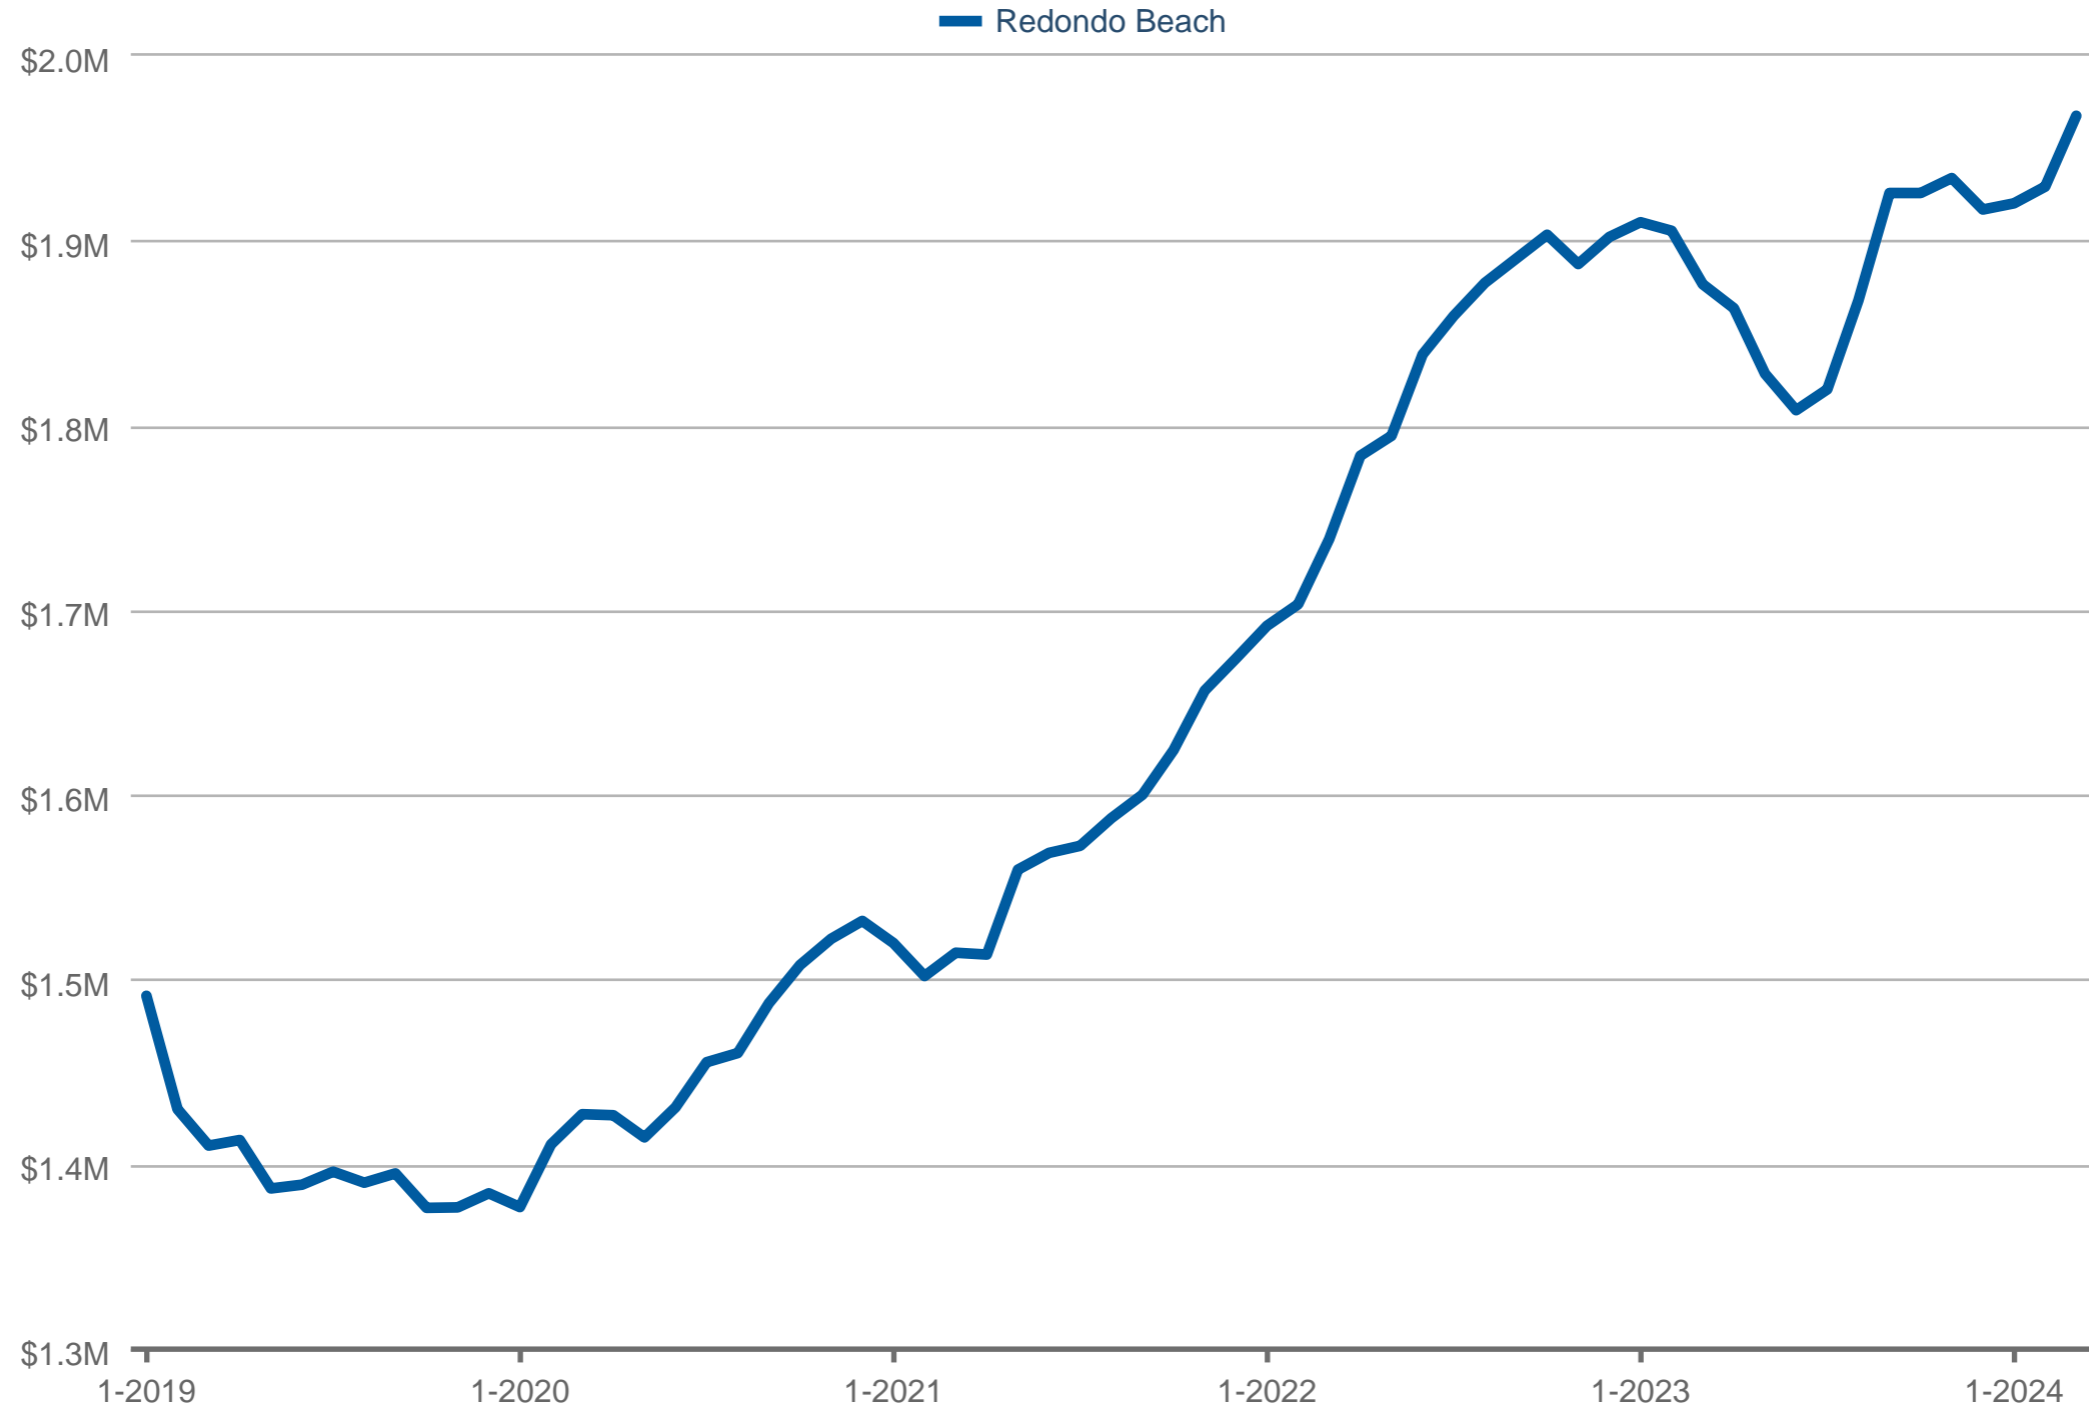

### Average Sales Price

Redondo Beach: Residential, Single Family

Each data point is 12 months of activity. Data is from April 25, 2024.