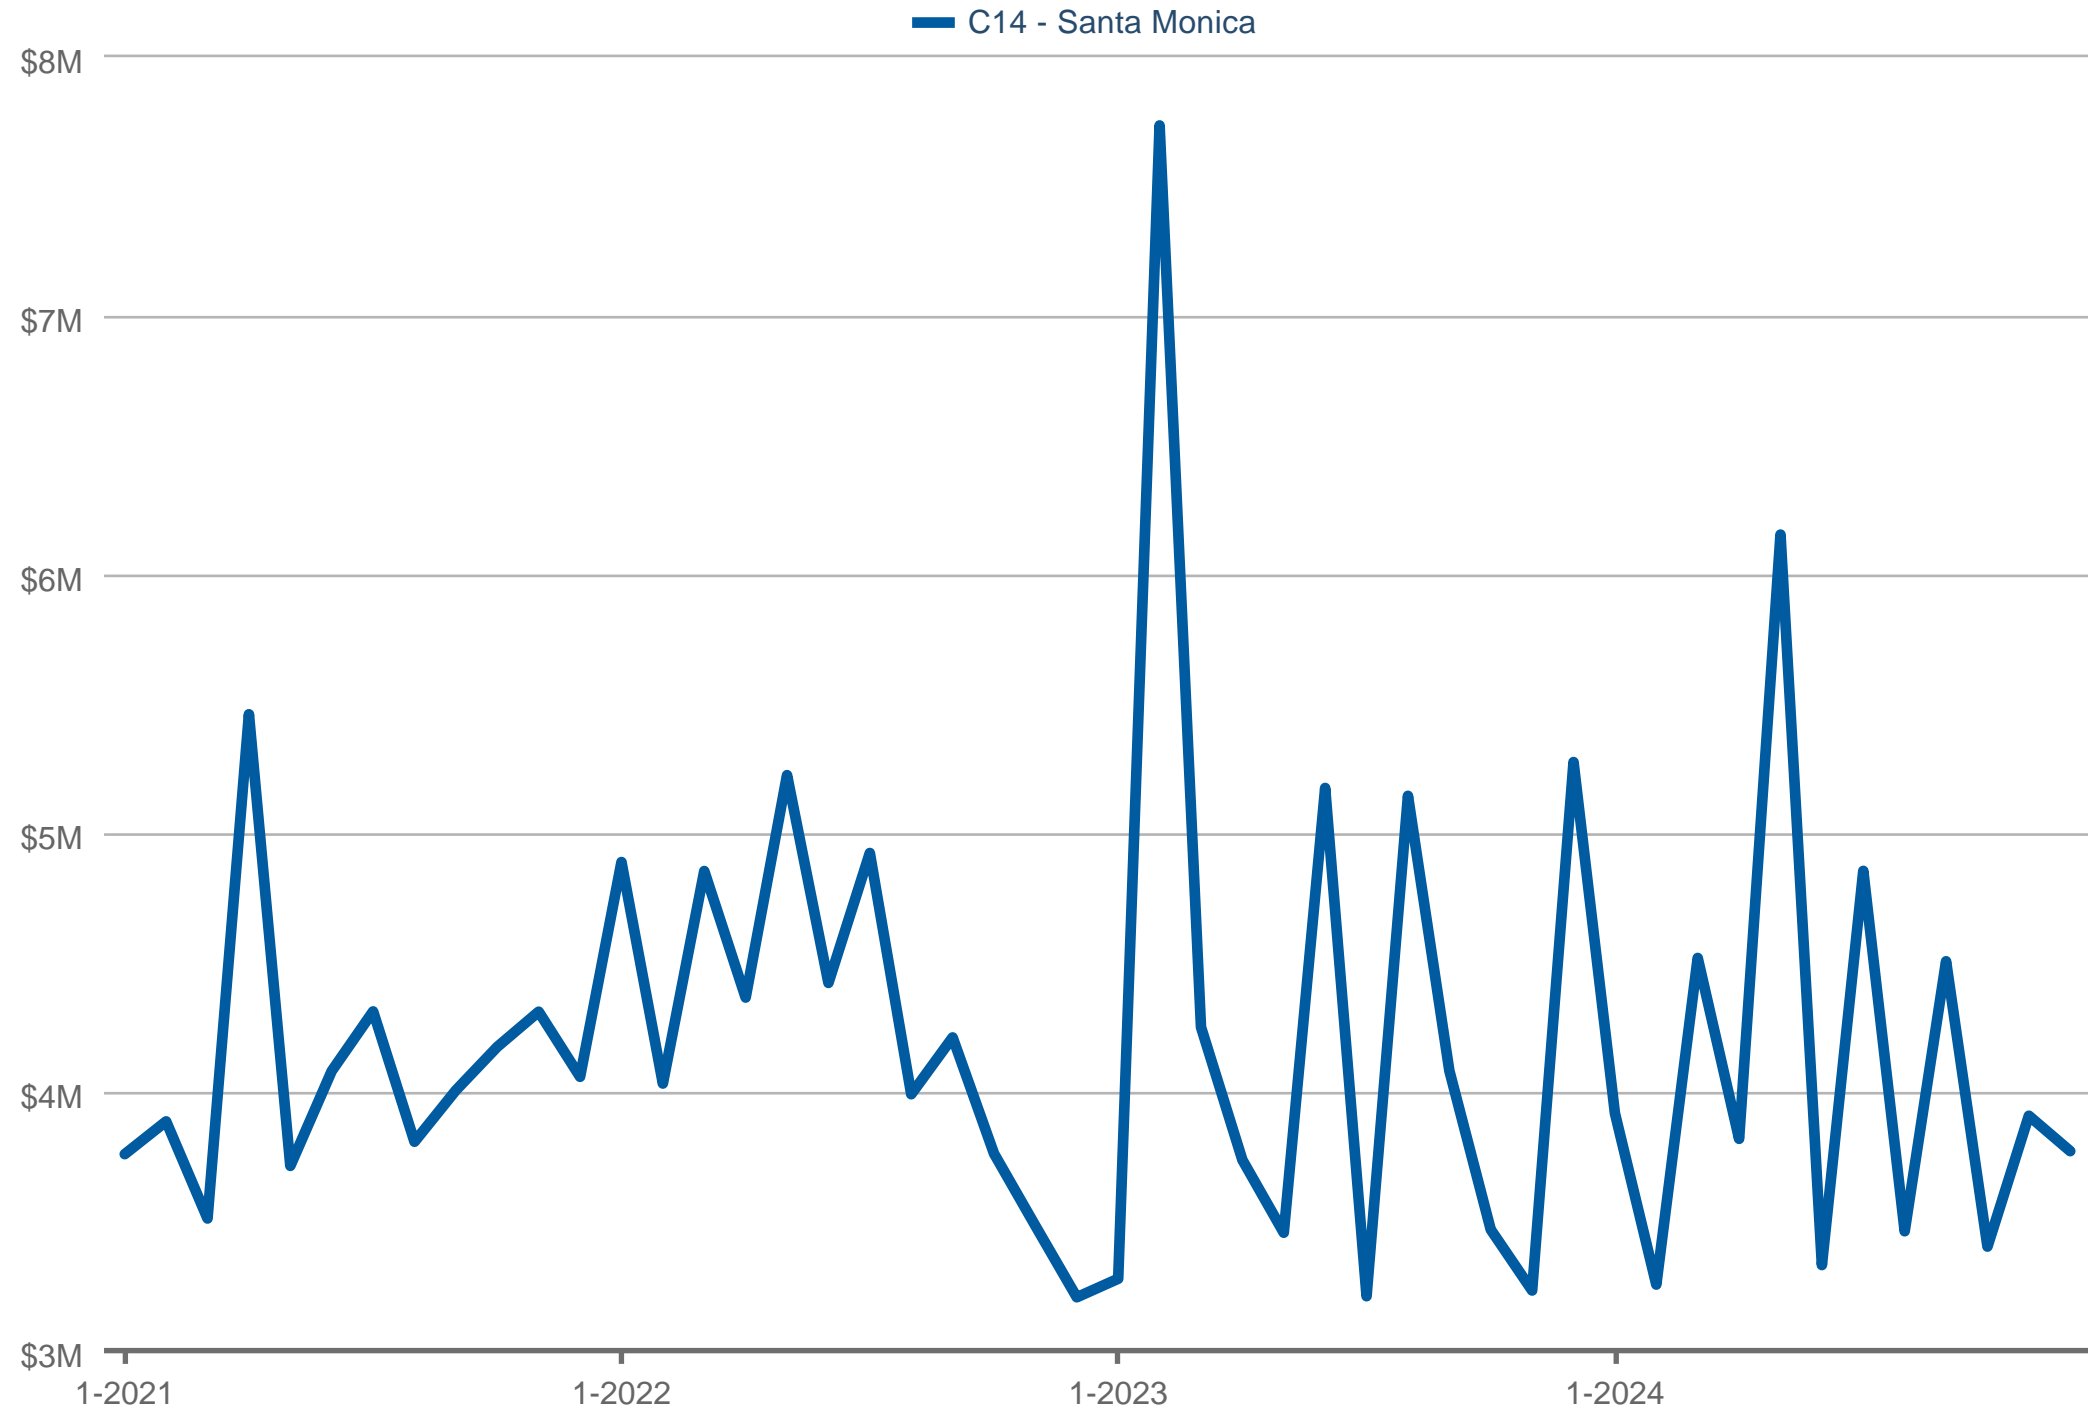

Diana Turner (CA DRE #01442365)
 REALTOR Salesperson - Vista Sotheby's International Realty

Cell: 310-213-2450
diana.turner@vistasir.com

Average Sales Price

C14 - Santa Monica: Residential, Single Family

Each data point is one month of activity. Data is from January 23, 2025.

All data is from the California Regional Multiple Listing Service, INC. InfoSparks © 2025 ShowingTime Plus, LLC.