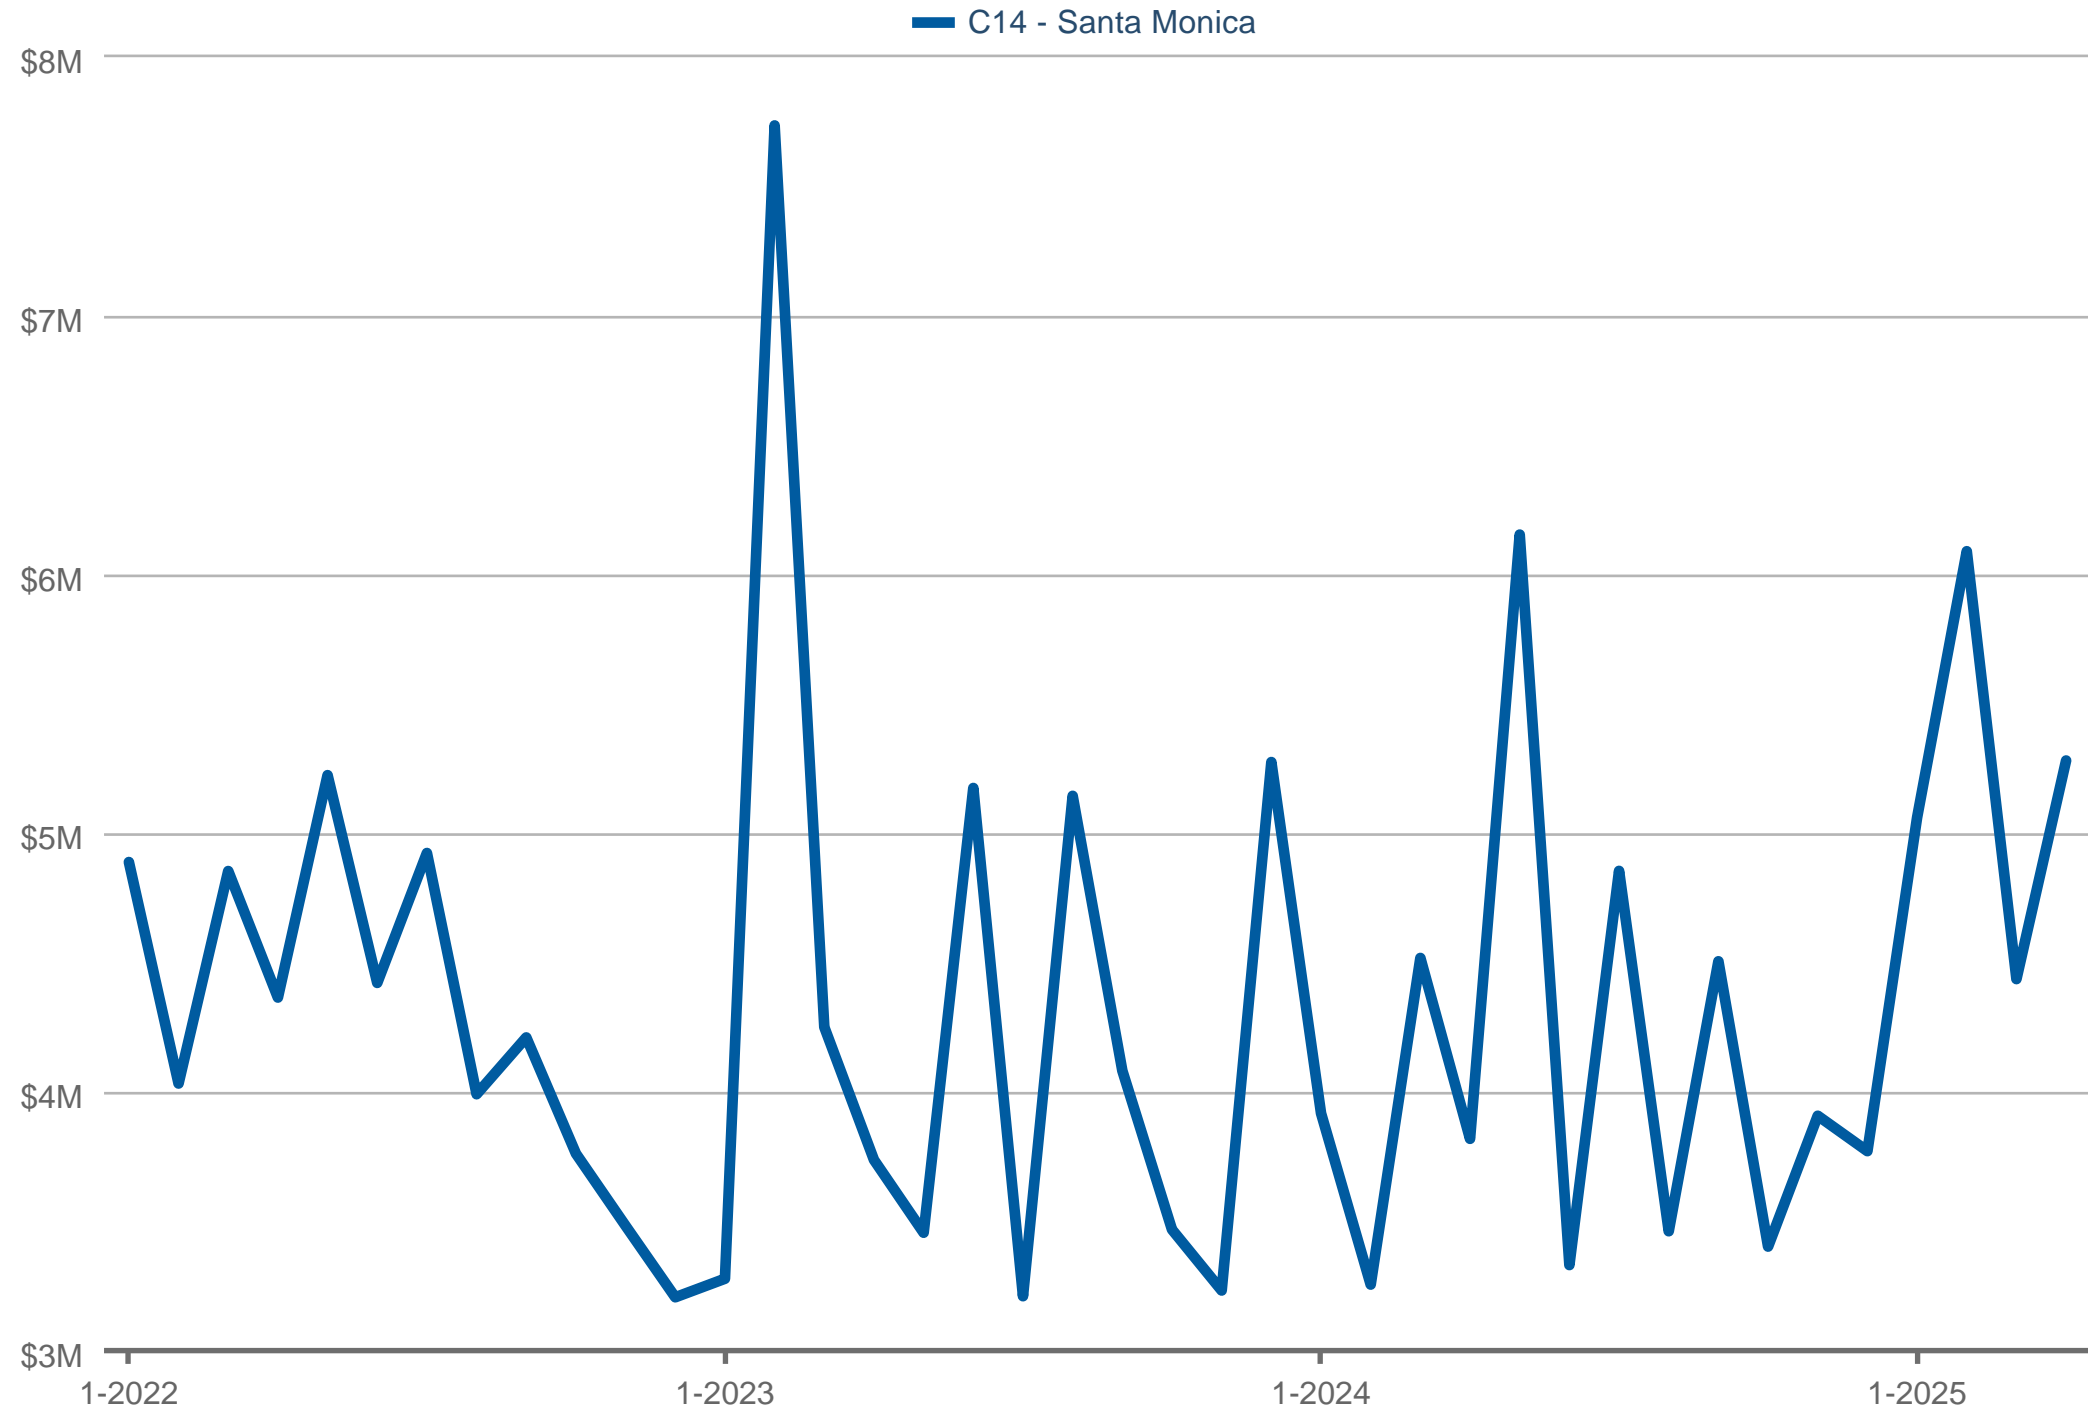

Diana Turner (CA DRE #01442365)
 REALTOR Salesperson - Vista Sotheby's International Realty

Cell: 310-213-2450
diana.turner@vistasir.com

Average Sales Price

C14 - Santa Monica: Residential, Single Family

Each data point is one month of activity. Data is from May 17, 2025.

All data is from the California Regional Multiple Listing Service, INC. InfoSparks © 2025 ShowingTime Plus, LLC.