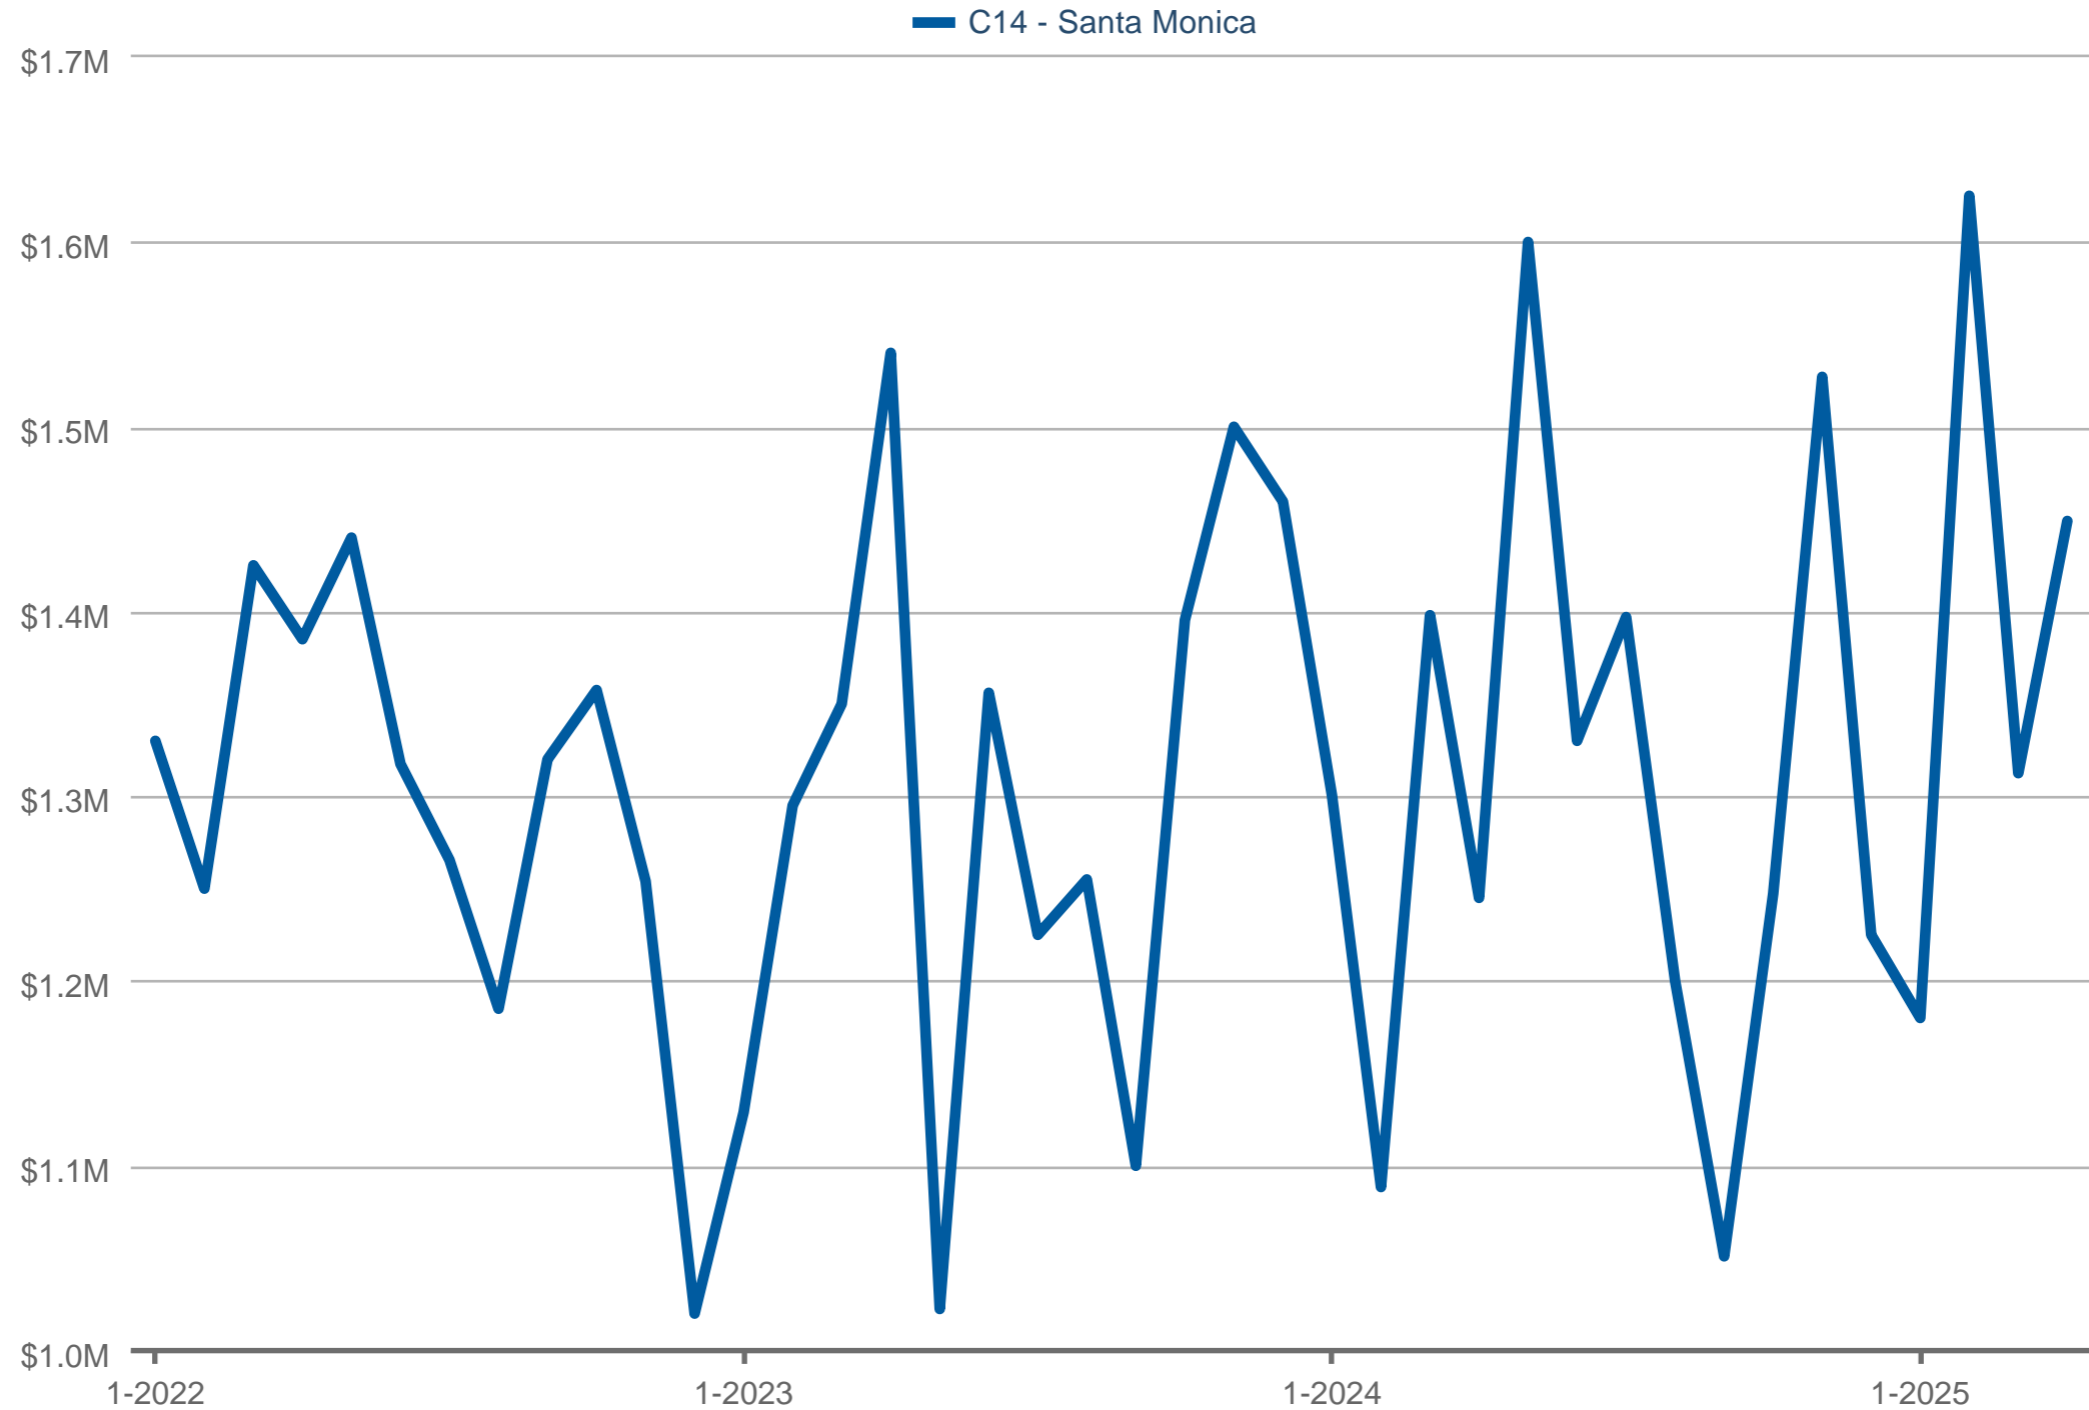

### Median Sales Price

C14 - Santa Monica: Residential, Condominium & Townhouse

Each data point is one month of activity. Data is from May 17, 2025.

All data is from the California Regional Multiple Listing Service, INC. InfoSparks © 2025 ShowingTime Plus, LLC.