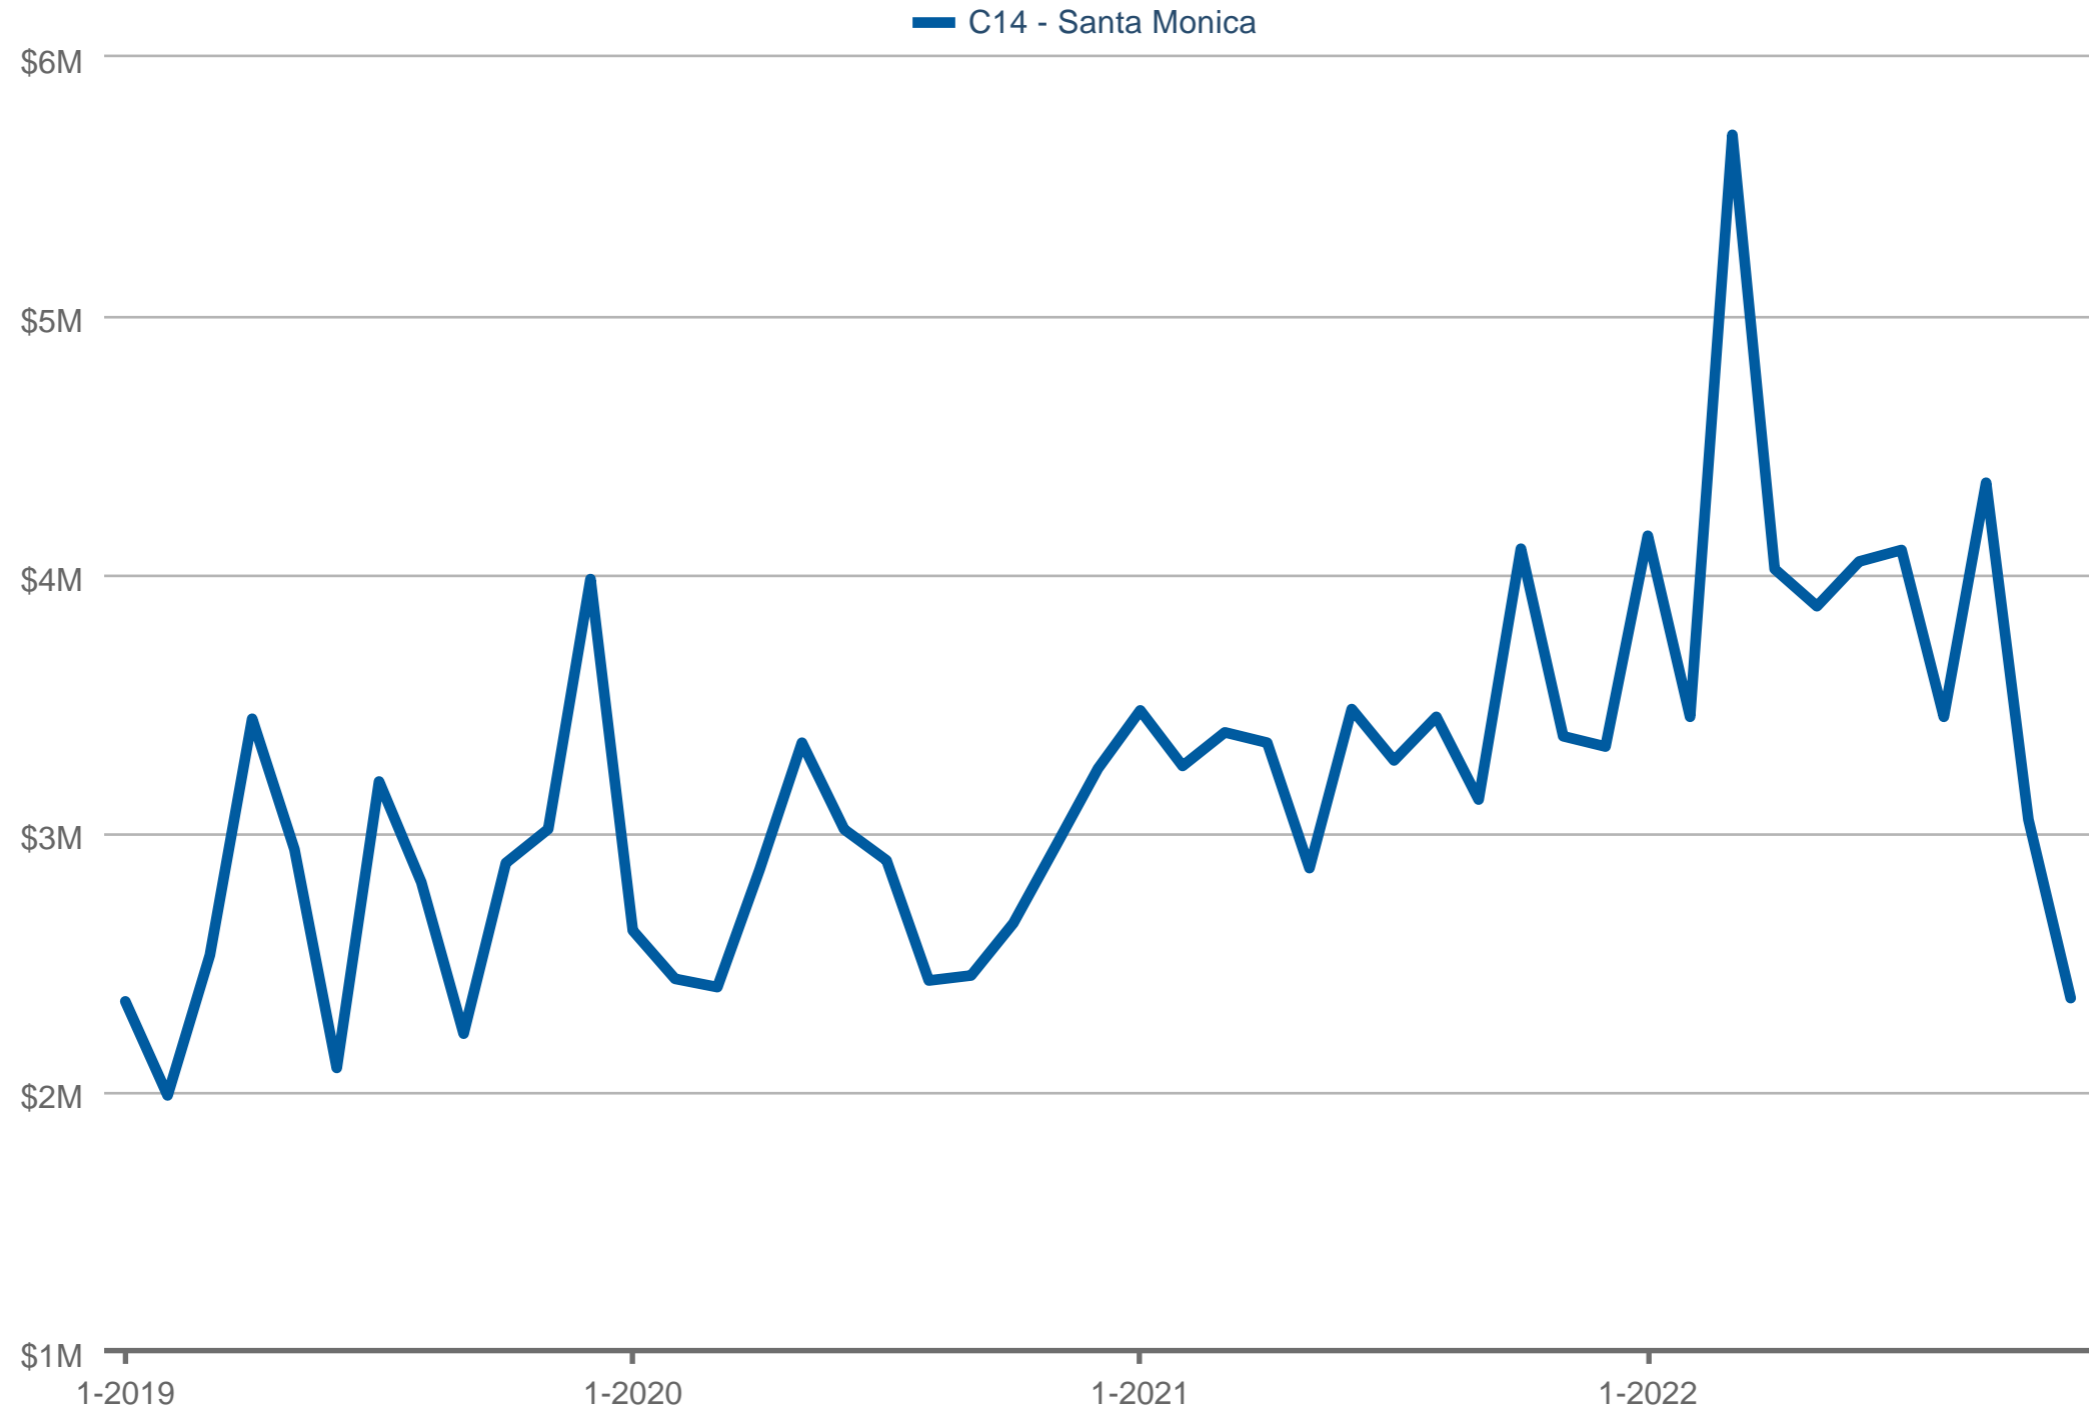

### Median Sales Price

C14 - Santa Monica: Single Family

Each data point is one month of activity. Data is from December 2, 2022.