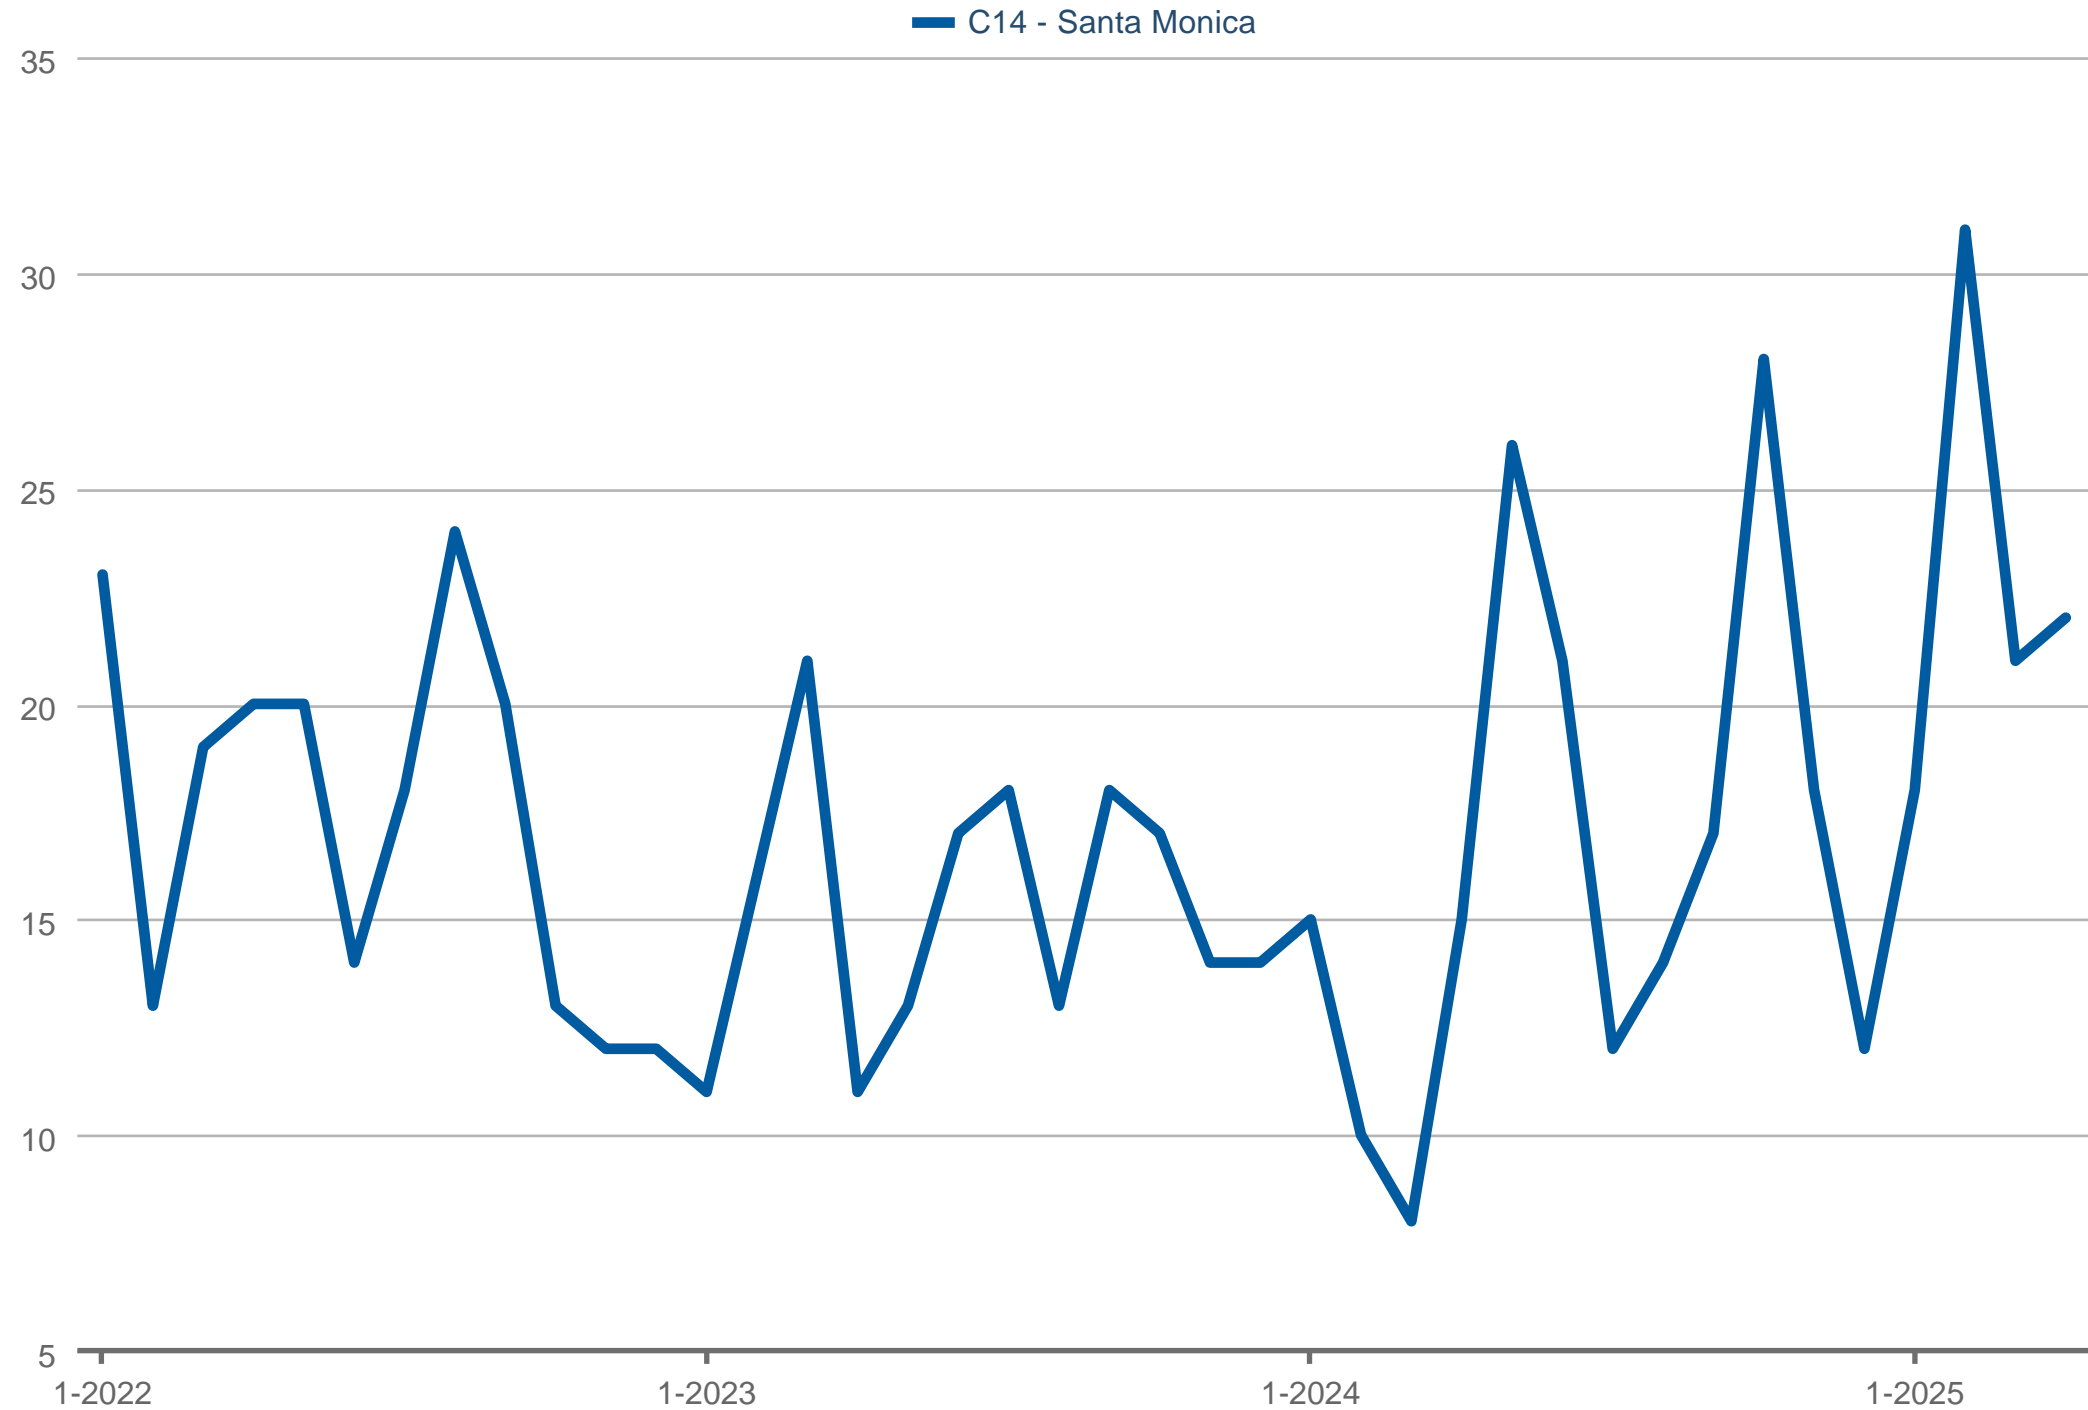

Diana Turner (CA DRE #01442365)
 REALTOR Salesperson - Vista Sotheby's International Realty

Cell: 310-213-2450
diana.turner@vistasir.com

Closed Sales

C14 - Santa Monica: Residential, Single Family

Each data point is one month of activity. Data is from May 17, 2025.