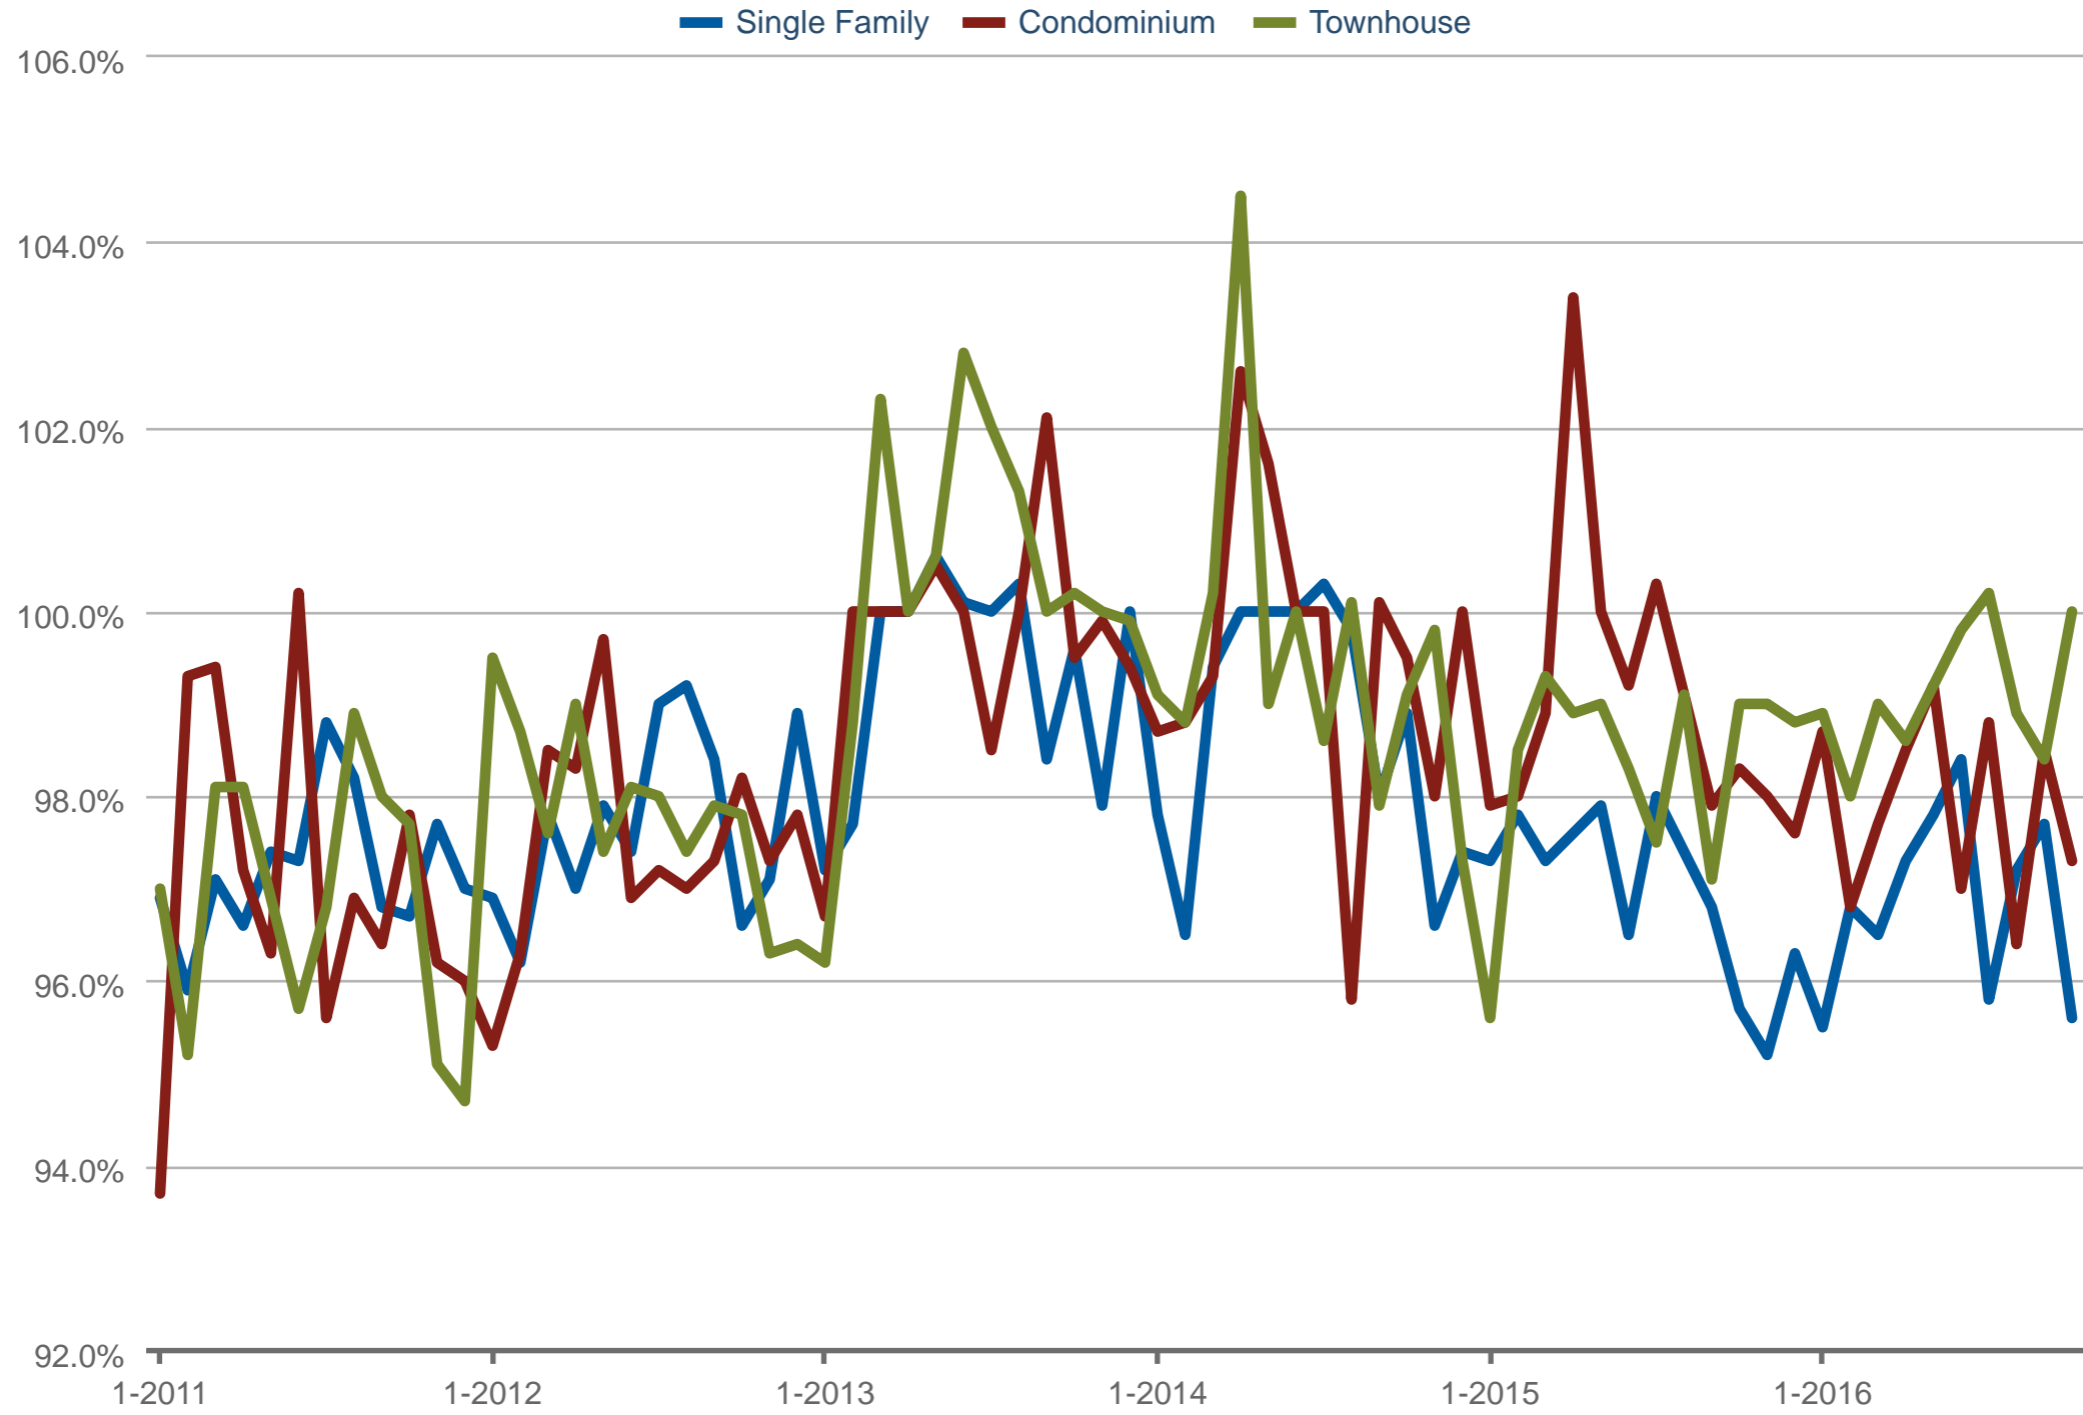

Median Percent of Last List Price Received - By Property Sub-Types

Arcadia

Each data point is one month of activity. Data is from November 8, 2016.

All data is from the California Regional Multiple Listing Service, INC. InfoSparks © 2025 ShowingTime Plus, LLC.