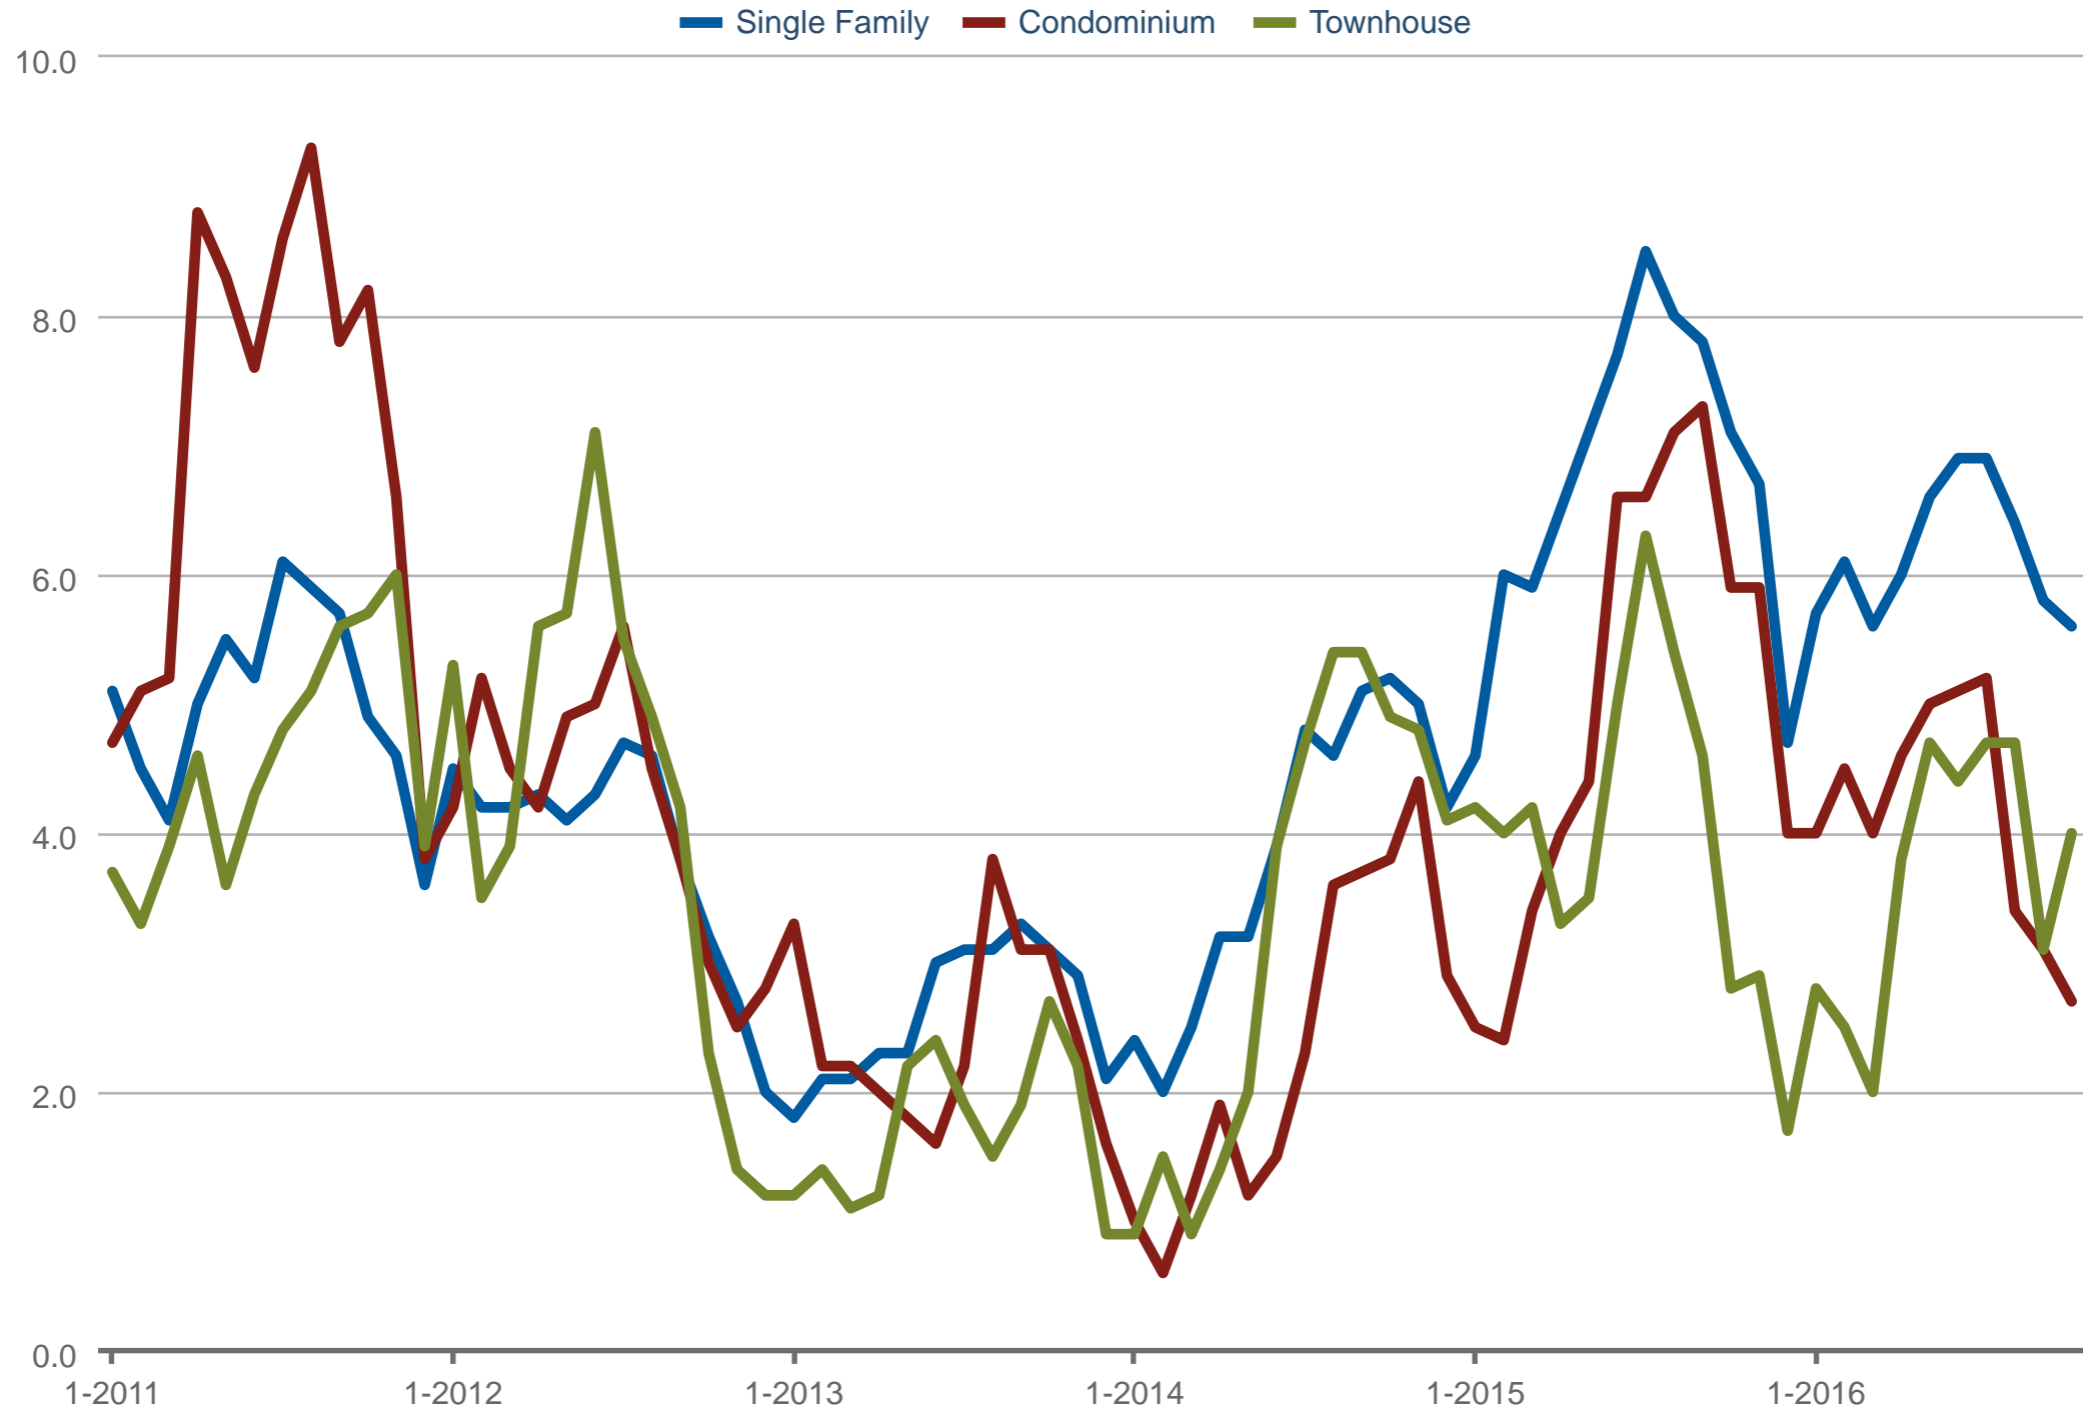

Inventory Months Supply - By Property Sub-Types

Arcadia

Each data point is one month of activity. Data is from November 8, 2016.

All data is from the California Regional Multiple Listing Service, INC. InfoSparks © 2025 ShowingTime Plus, LLC.