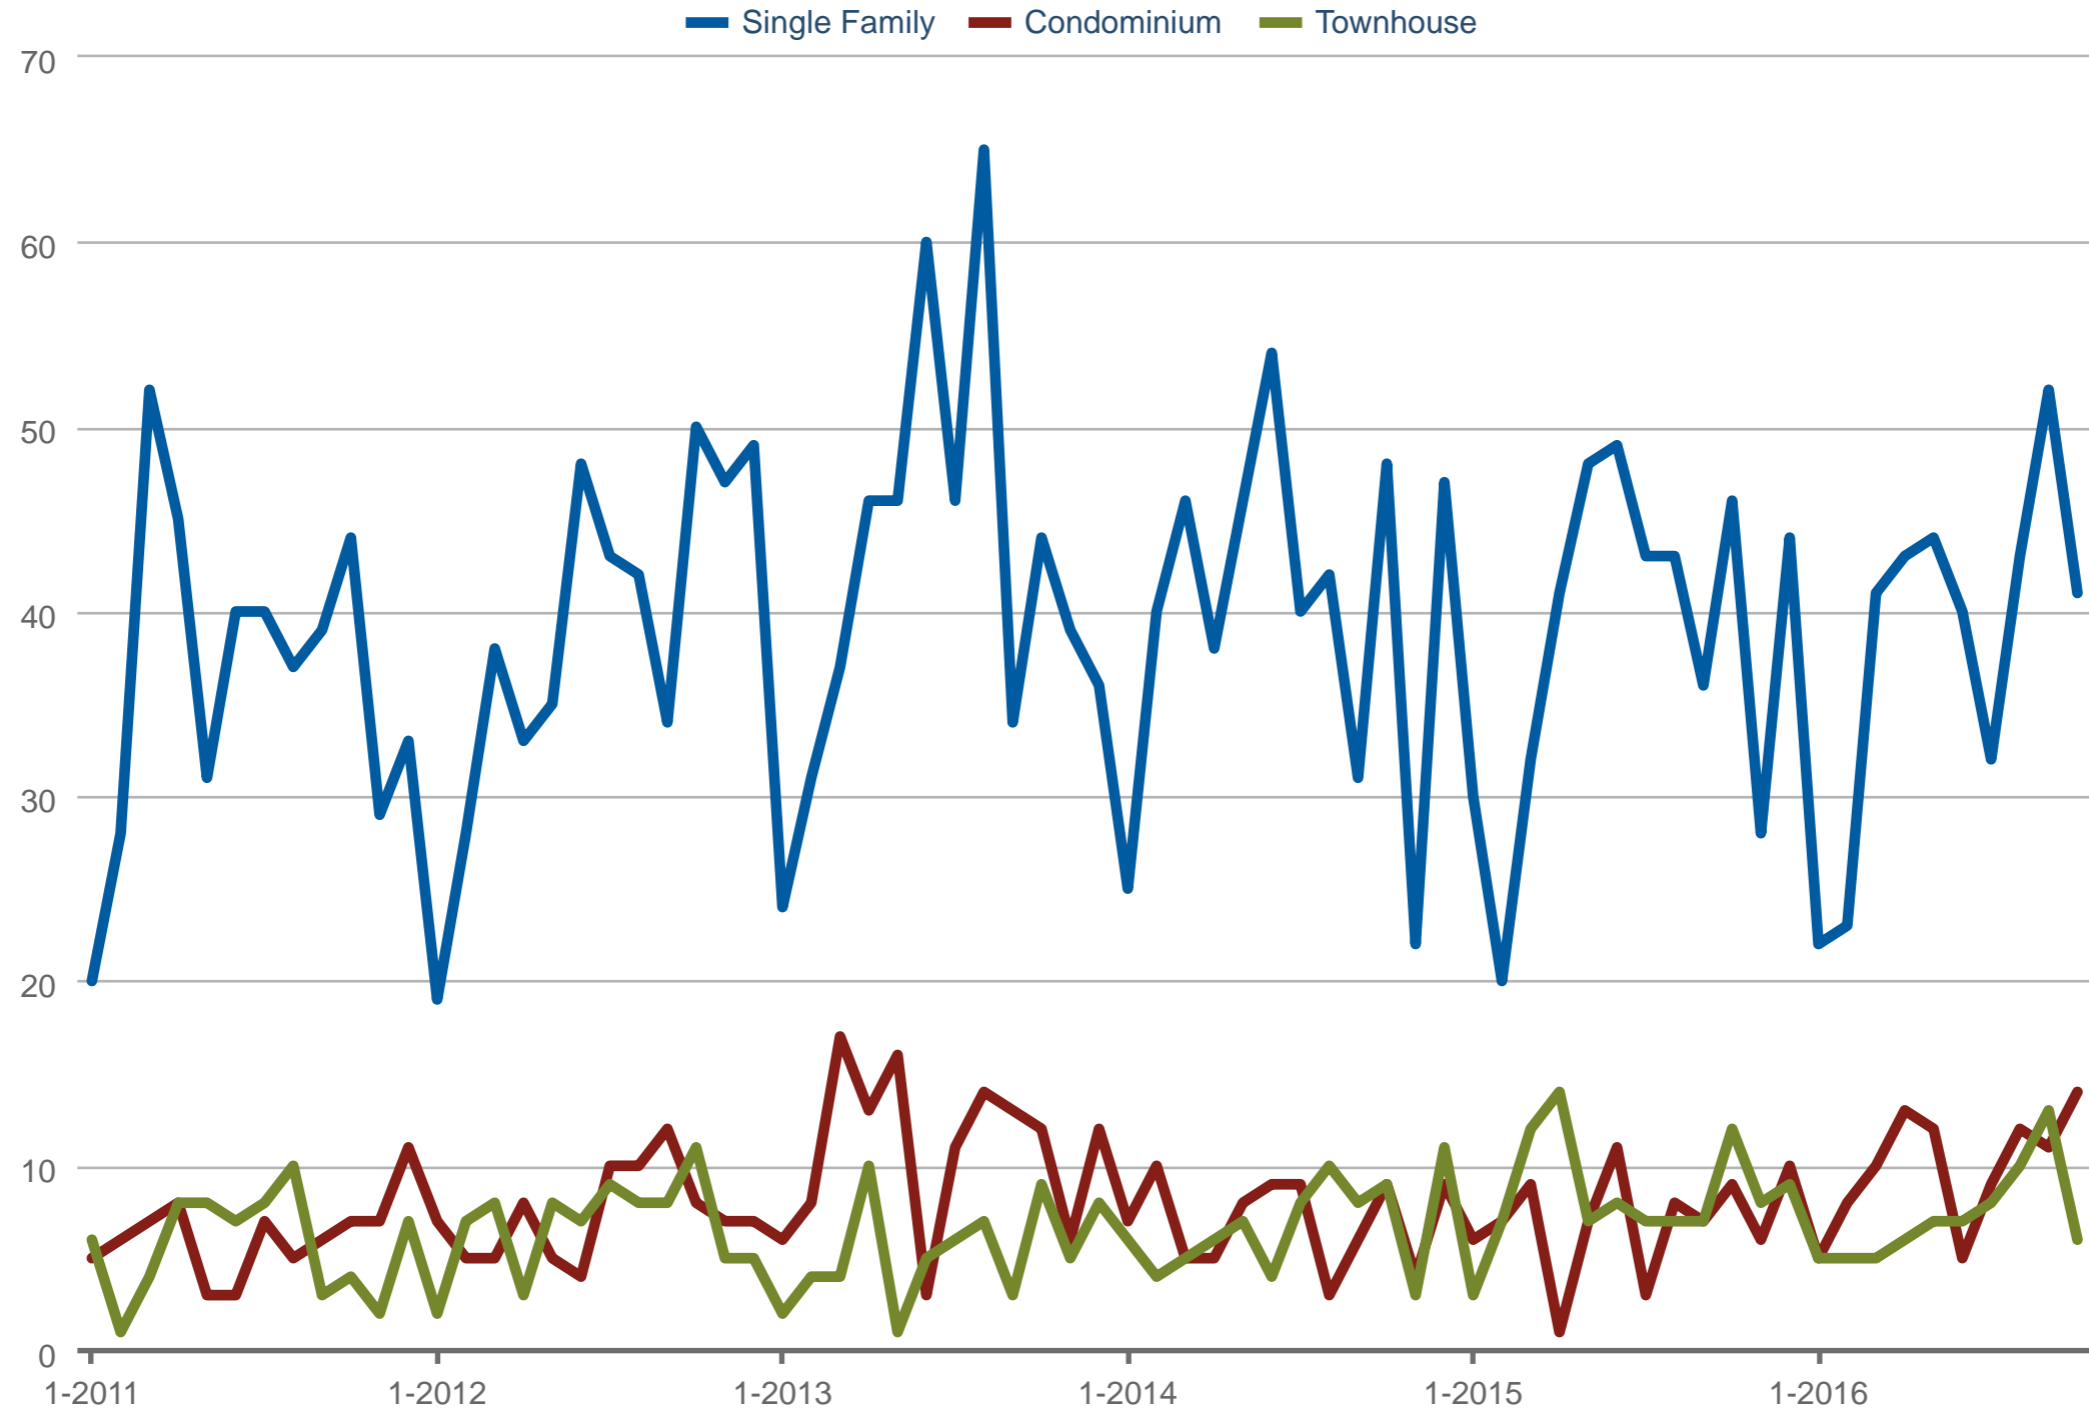

Closed Sales - By Property Sub-Types

Arcadia

Each data point is one month of activity. Data is from November 8, 2016.

All data is from the California Regional Multiple Listing Service, INC. InfoSparks © 2024 ShowingTime.