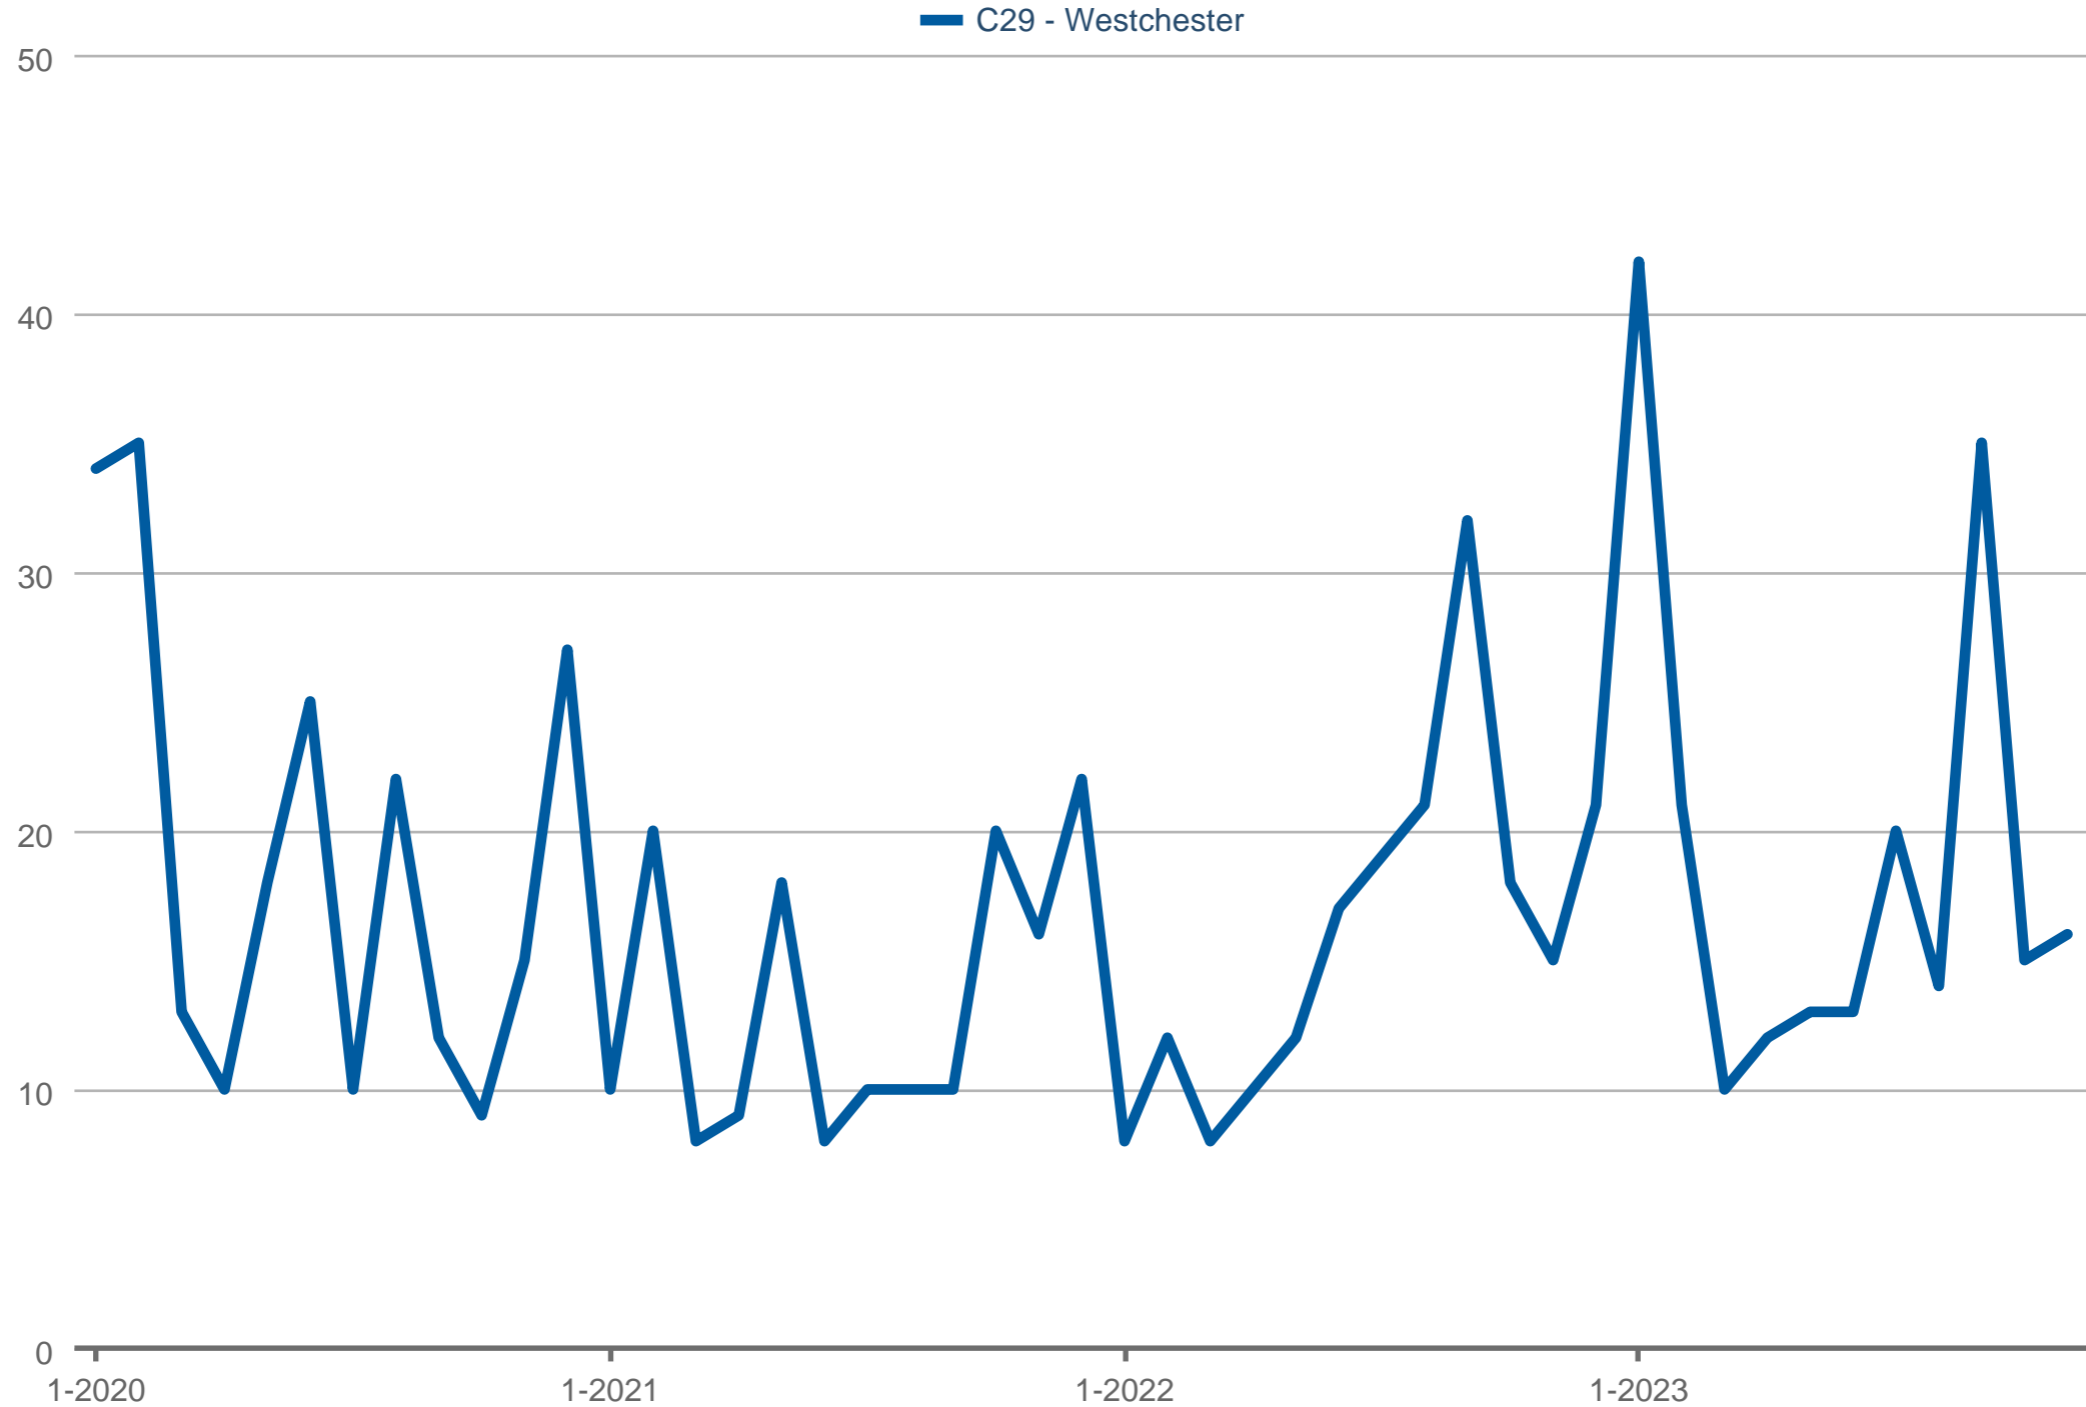

### Median Days on Market

C29 - Westchester: 4 Bedrooms or More, Residential, Single Family

Each data point is one month of activity. Data is from December 10, 2023.