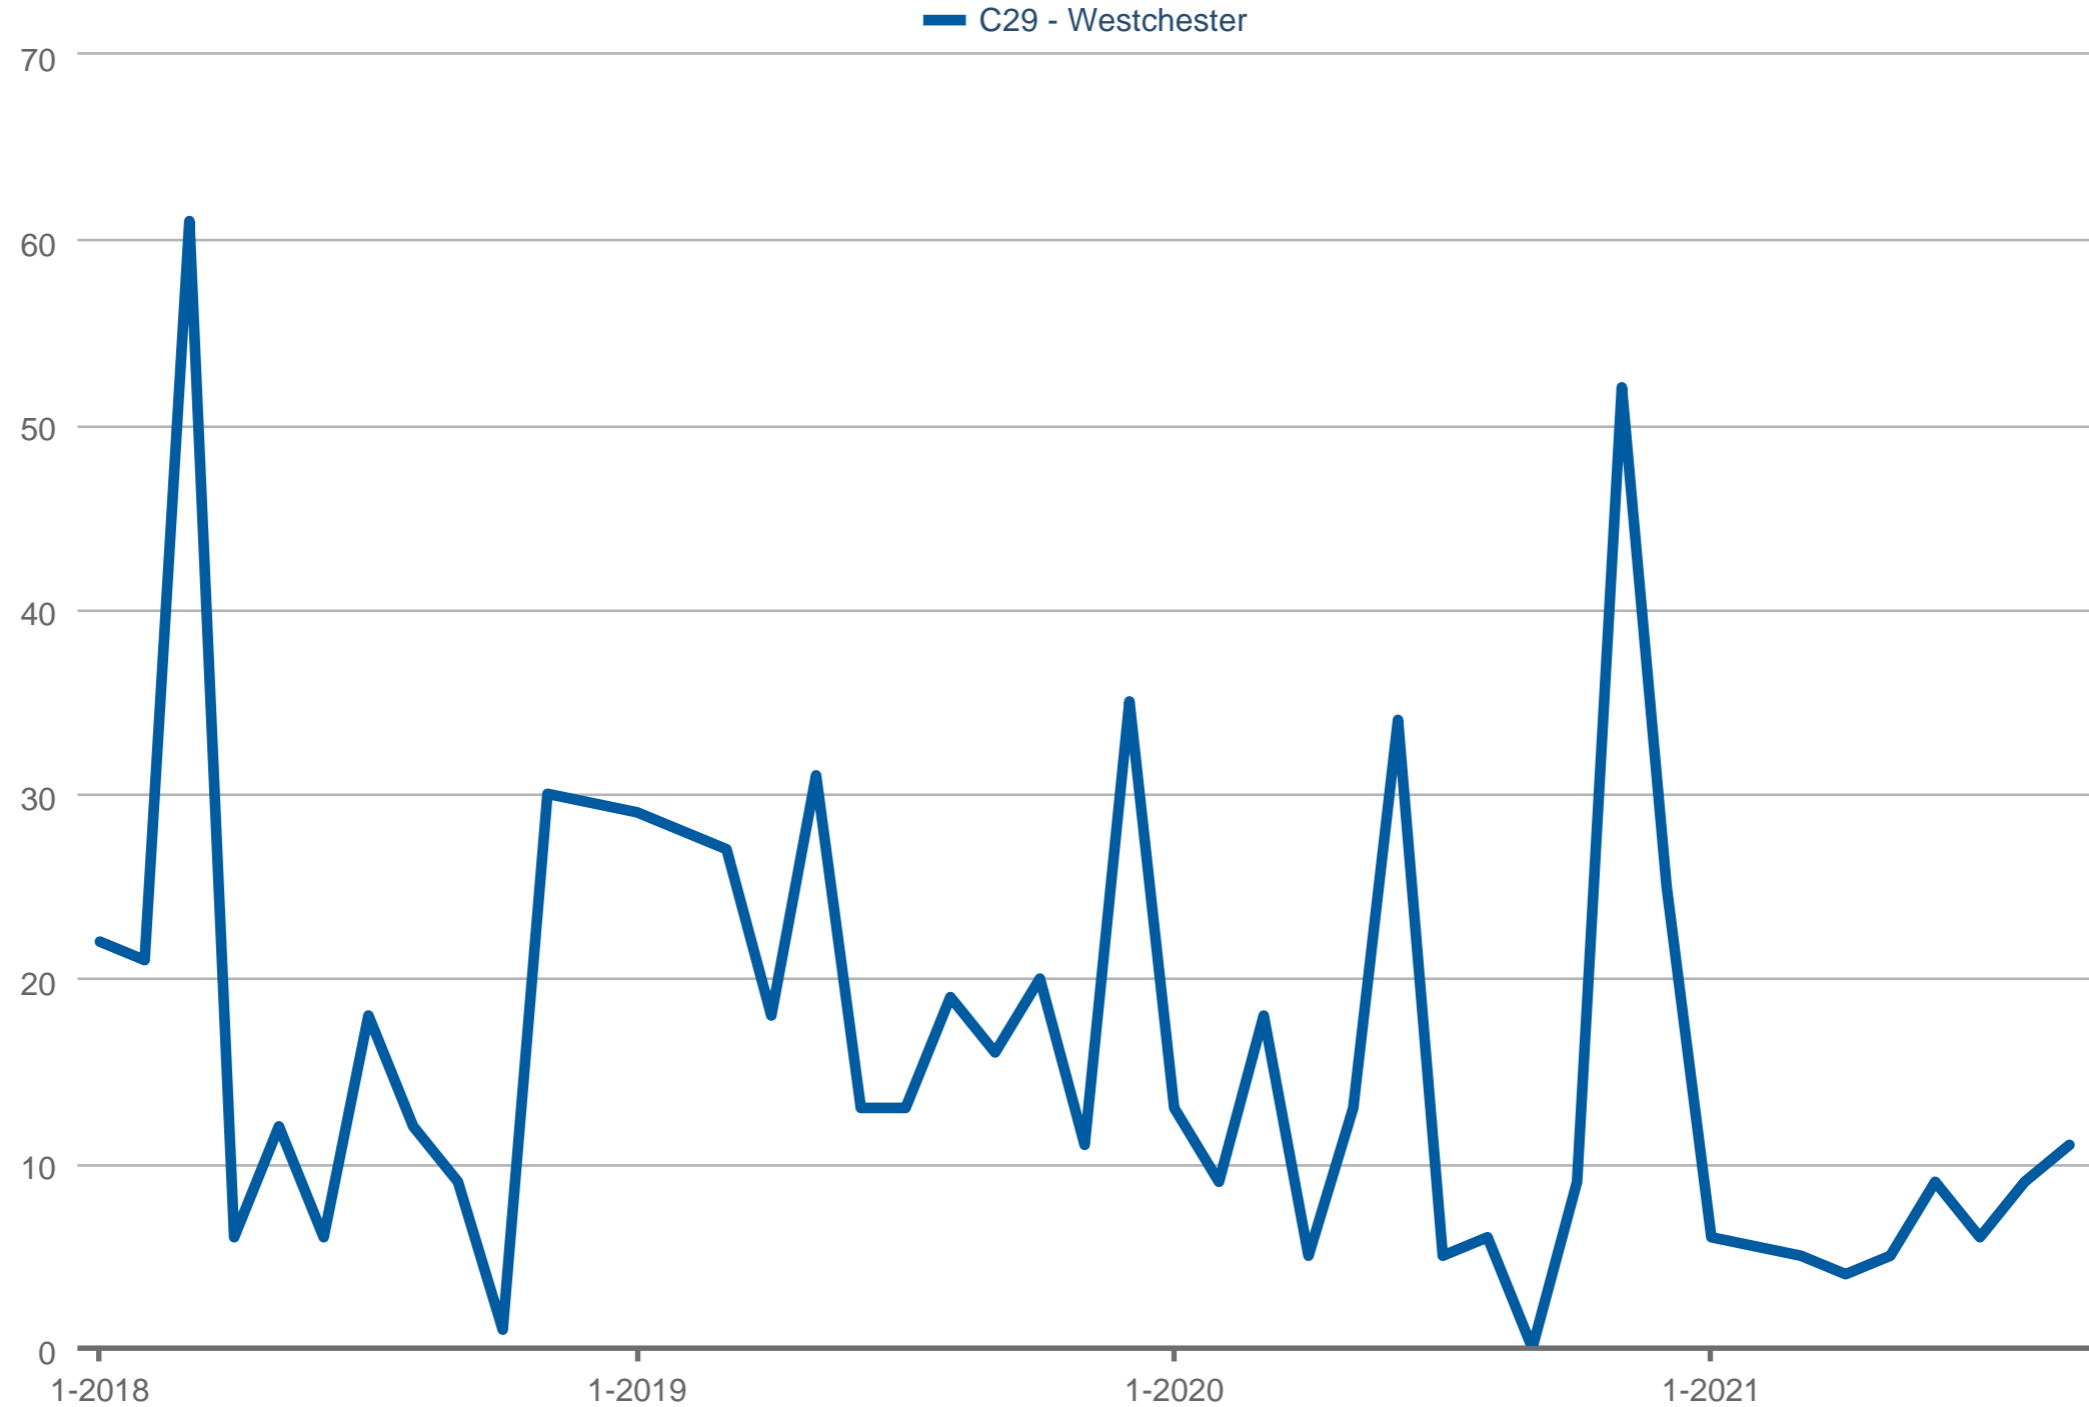

### Median Days on Market

C29 - Westchester: 2 Bedrooms, Single Family

Each data point is one month of activity. Data is from October 20, 2021.