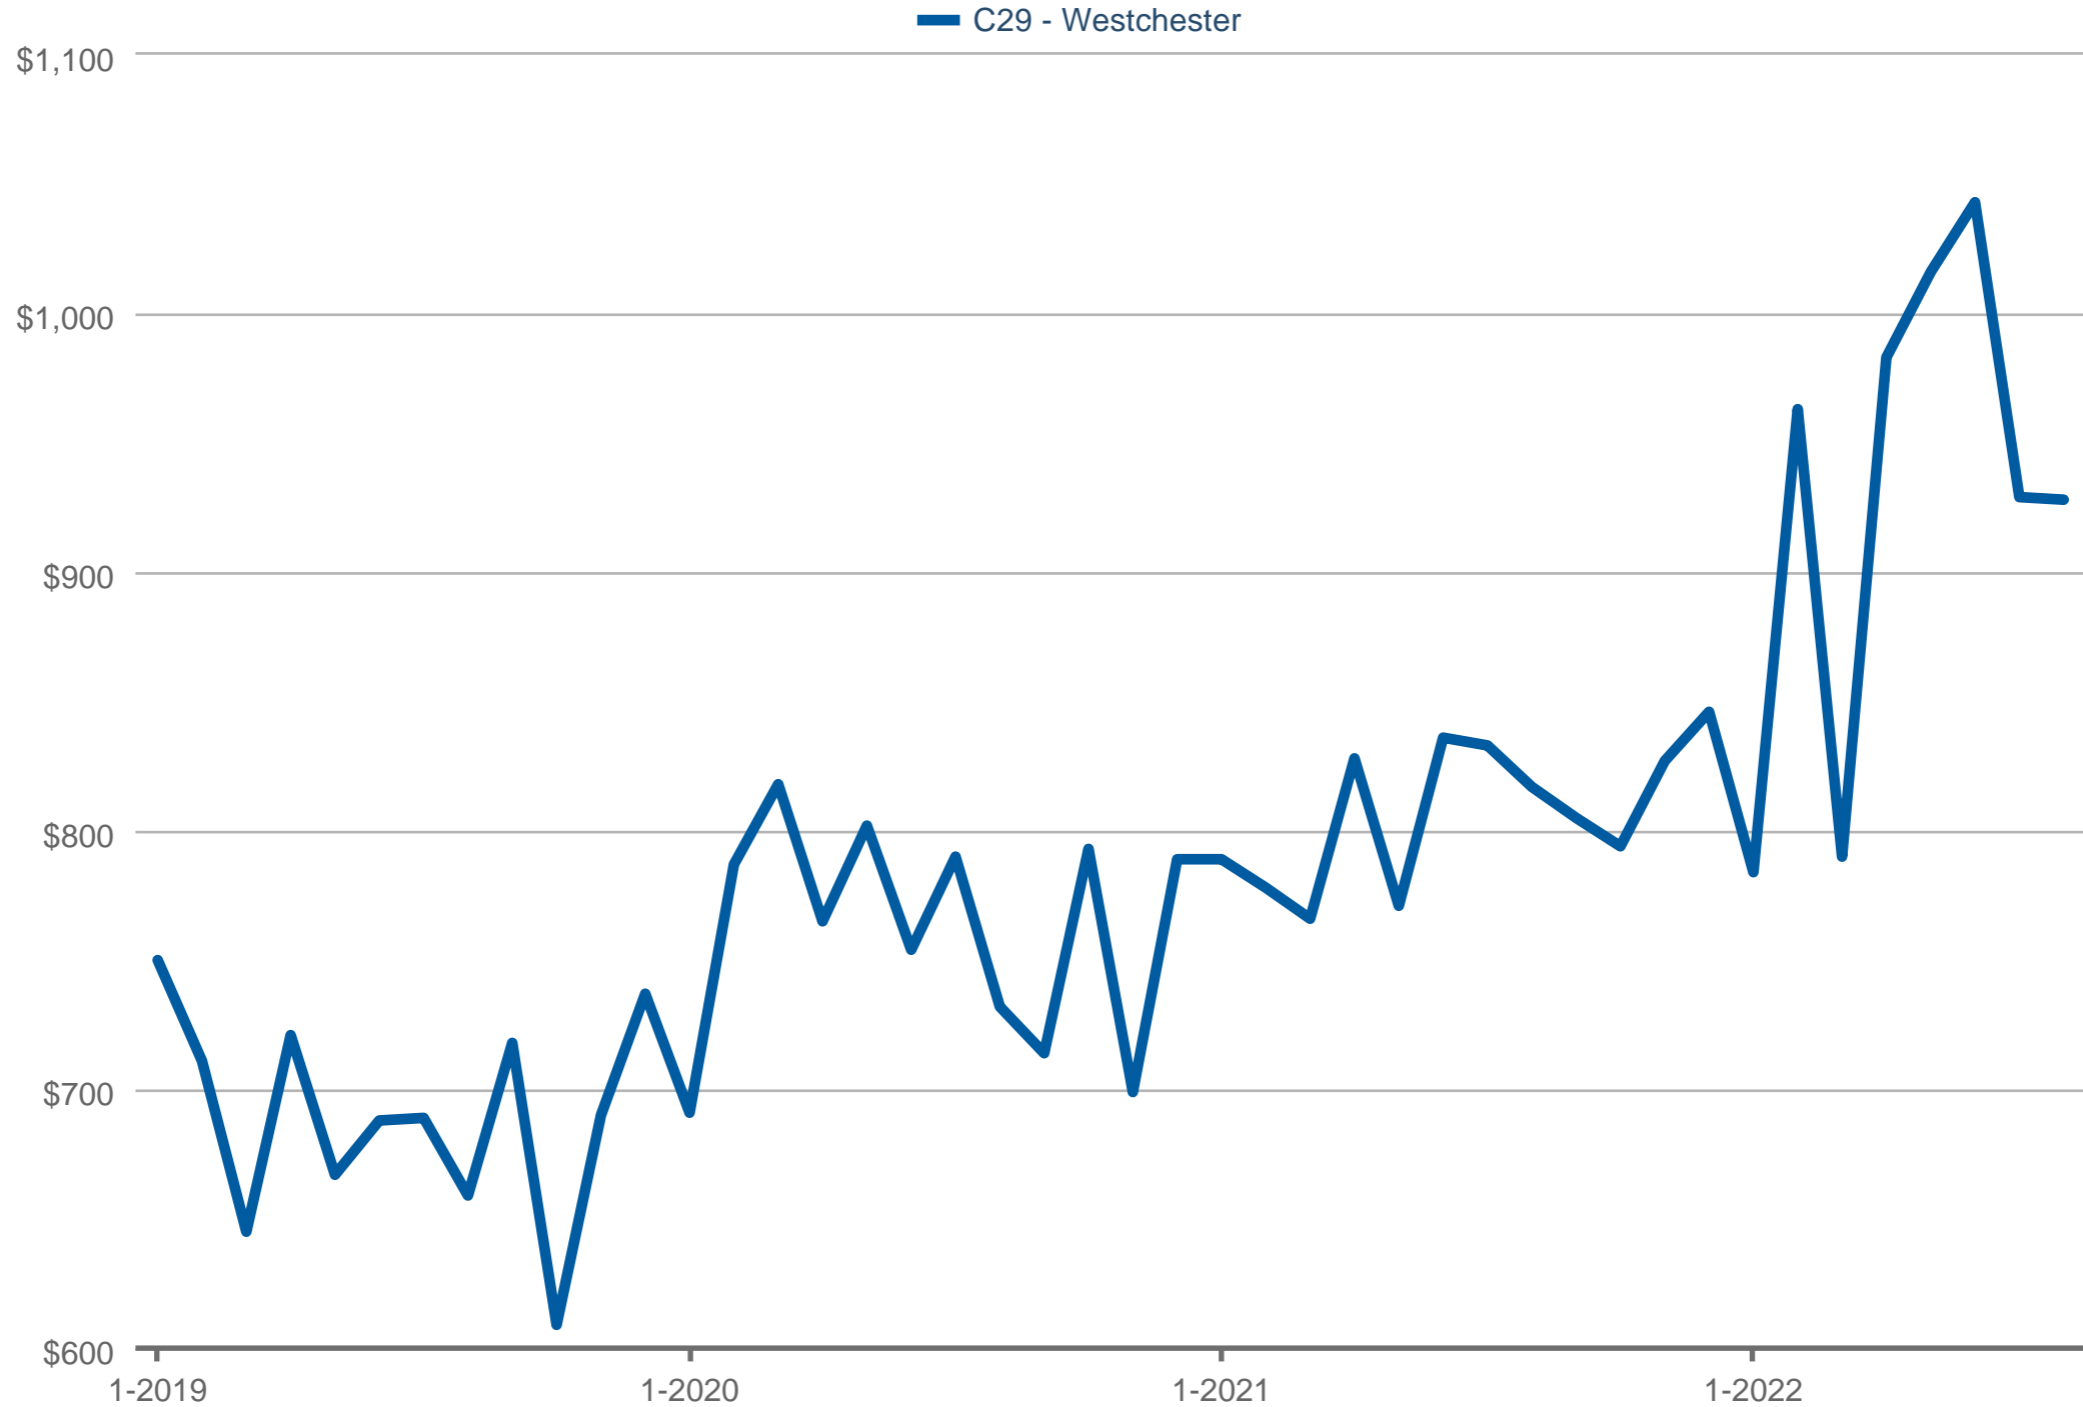

Median Price Per Square Foot

C29 - Westchester

Each data point is one month of activity. Data is from September 27, 2022.

All data is from the California Regional Multiple Listing Service, INC. InfoSparks © 2022 ShowingTime.