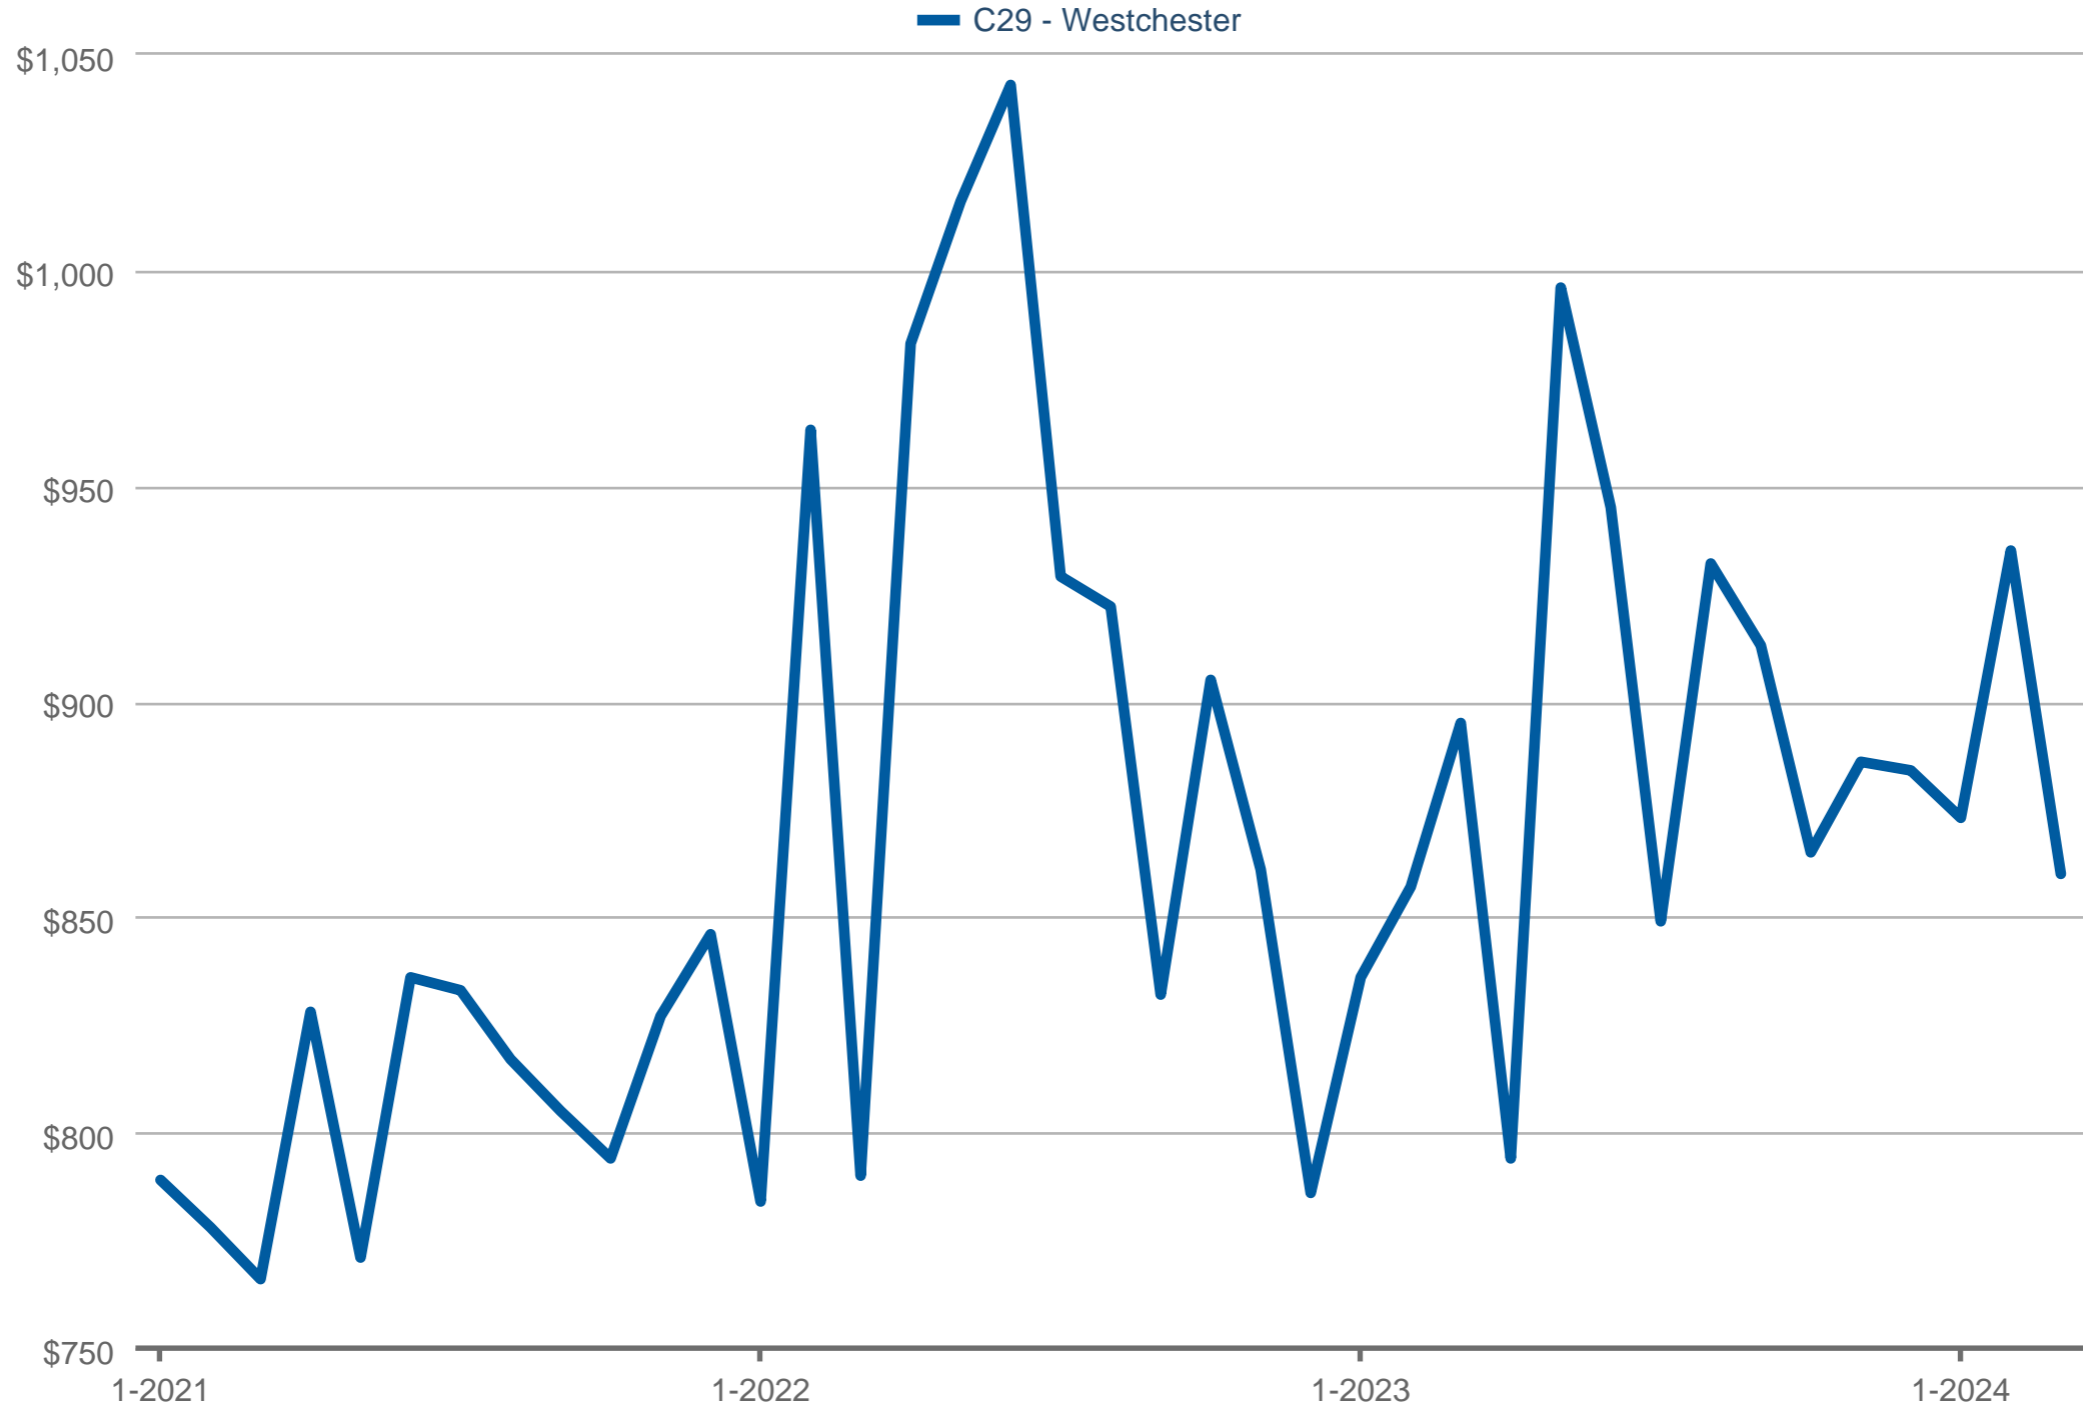

Median Price Per Square Foot

C29 - Westchester: Residential

Each data point is one month of activity. Data is from April 23, 2024.

All data is from the California Regional Multiple Listing Service, INC. InfoSparks © 2024 ShowingTime.