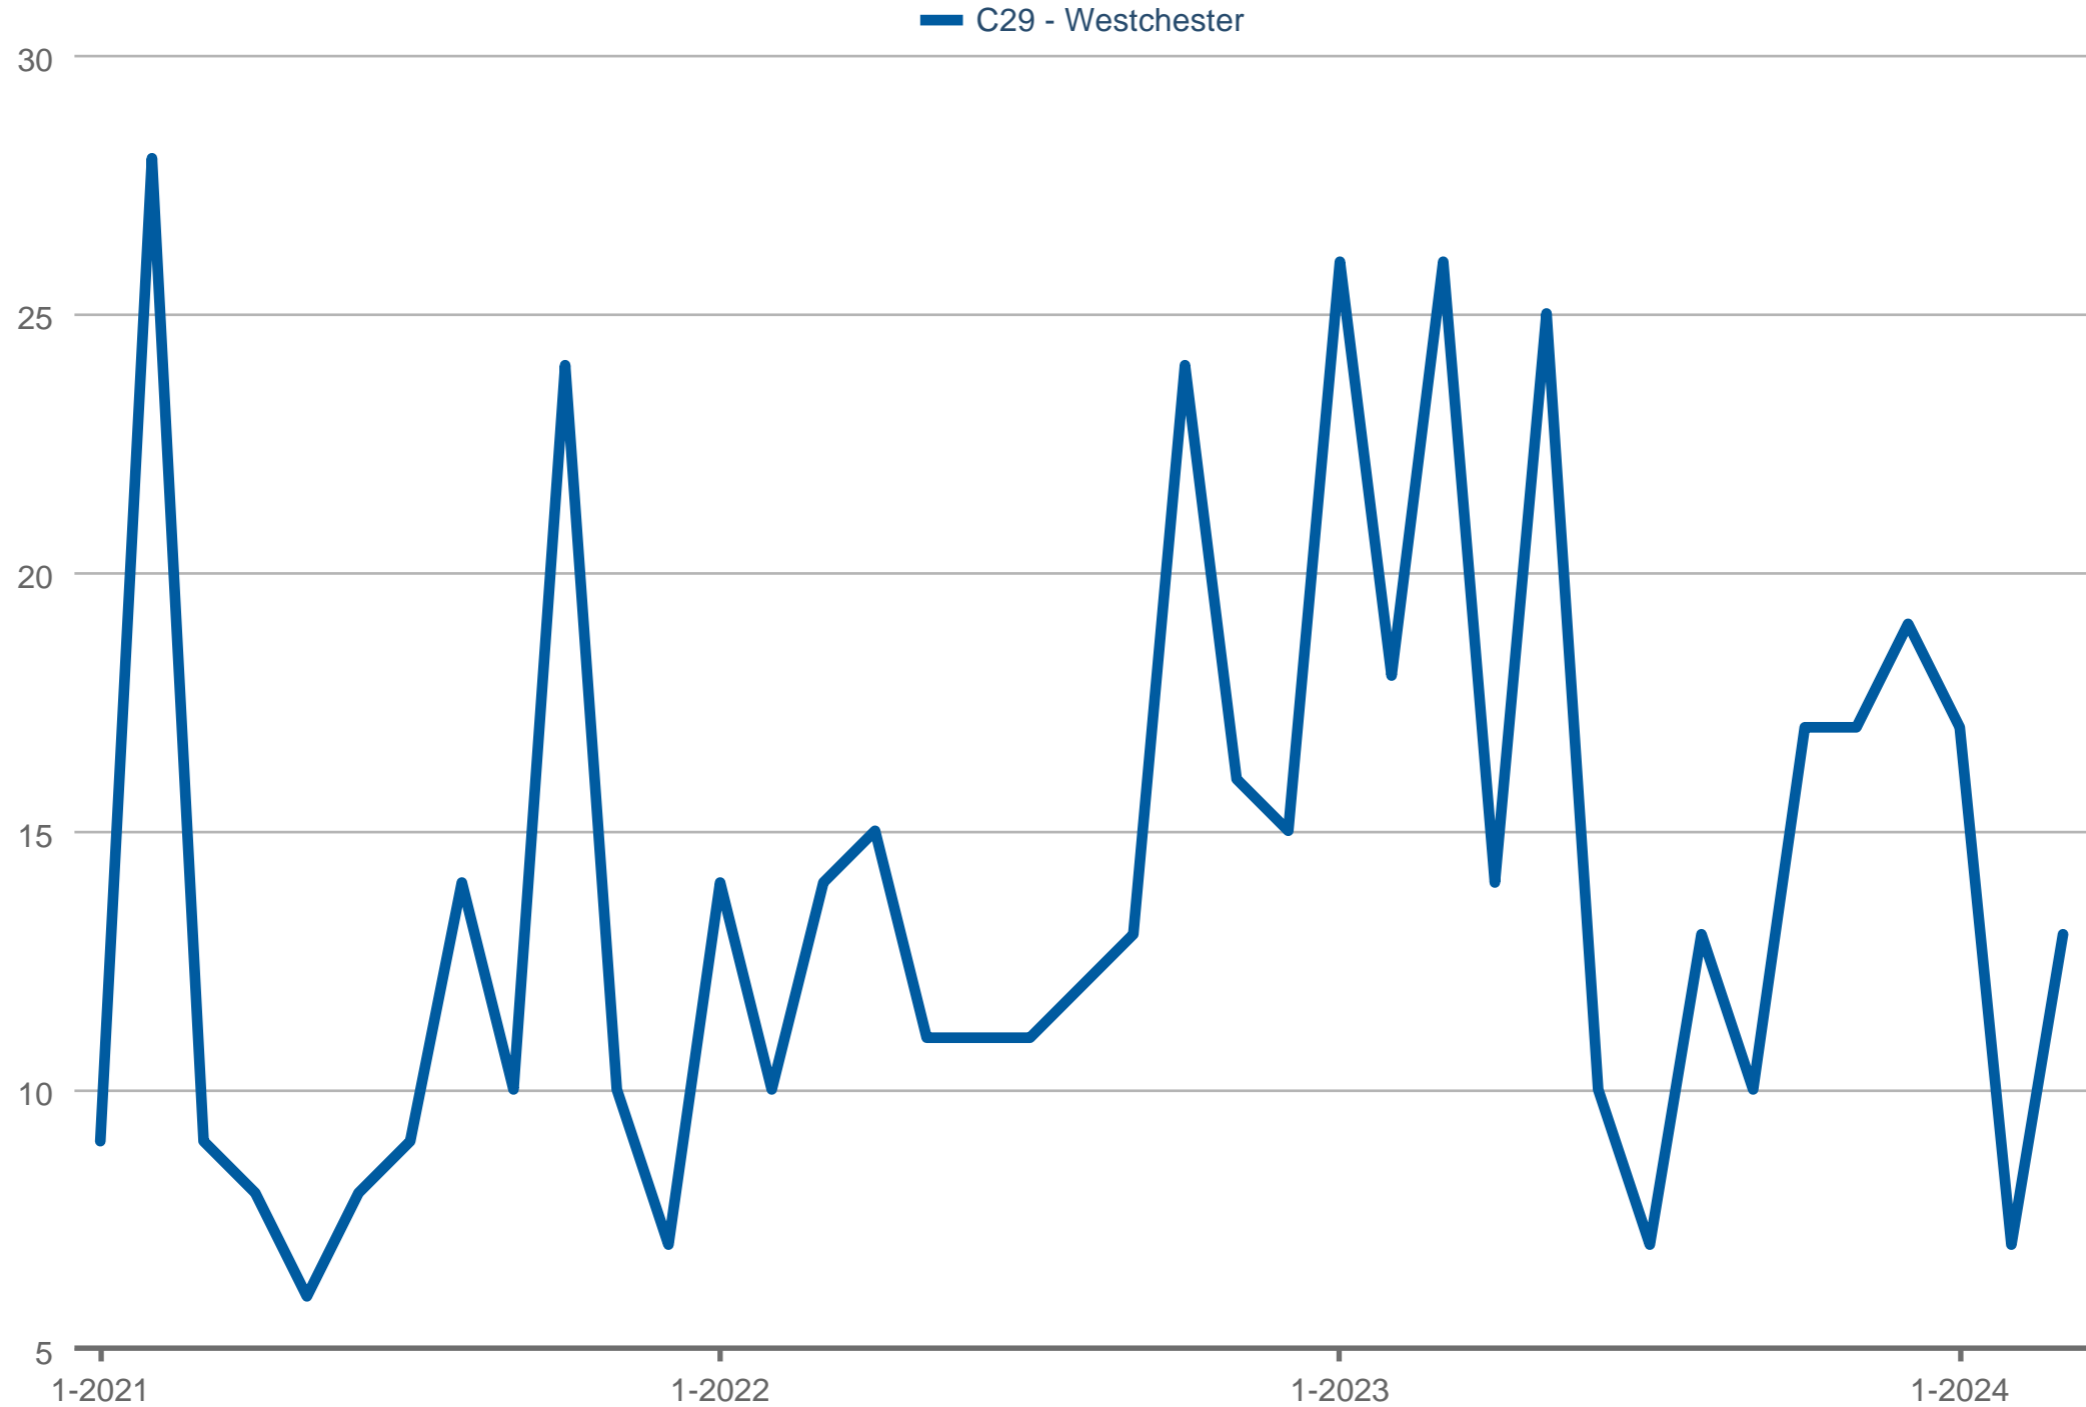

Median Days on Market

C29 - Westchester: 3 Bedrooms, Residential, Single Family
 Each data point is one month of activity. Data is from April 21, 2024.