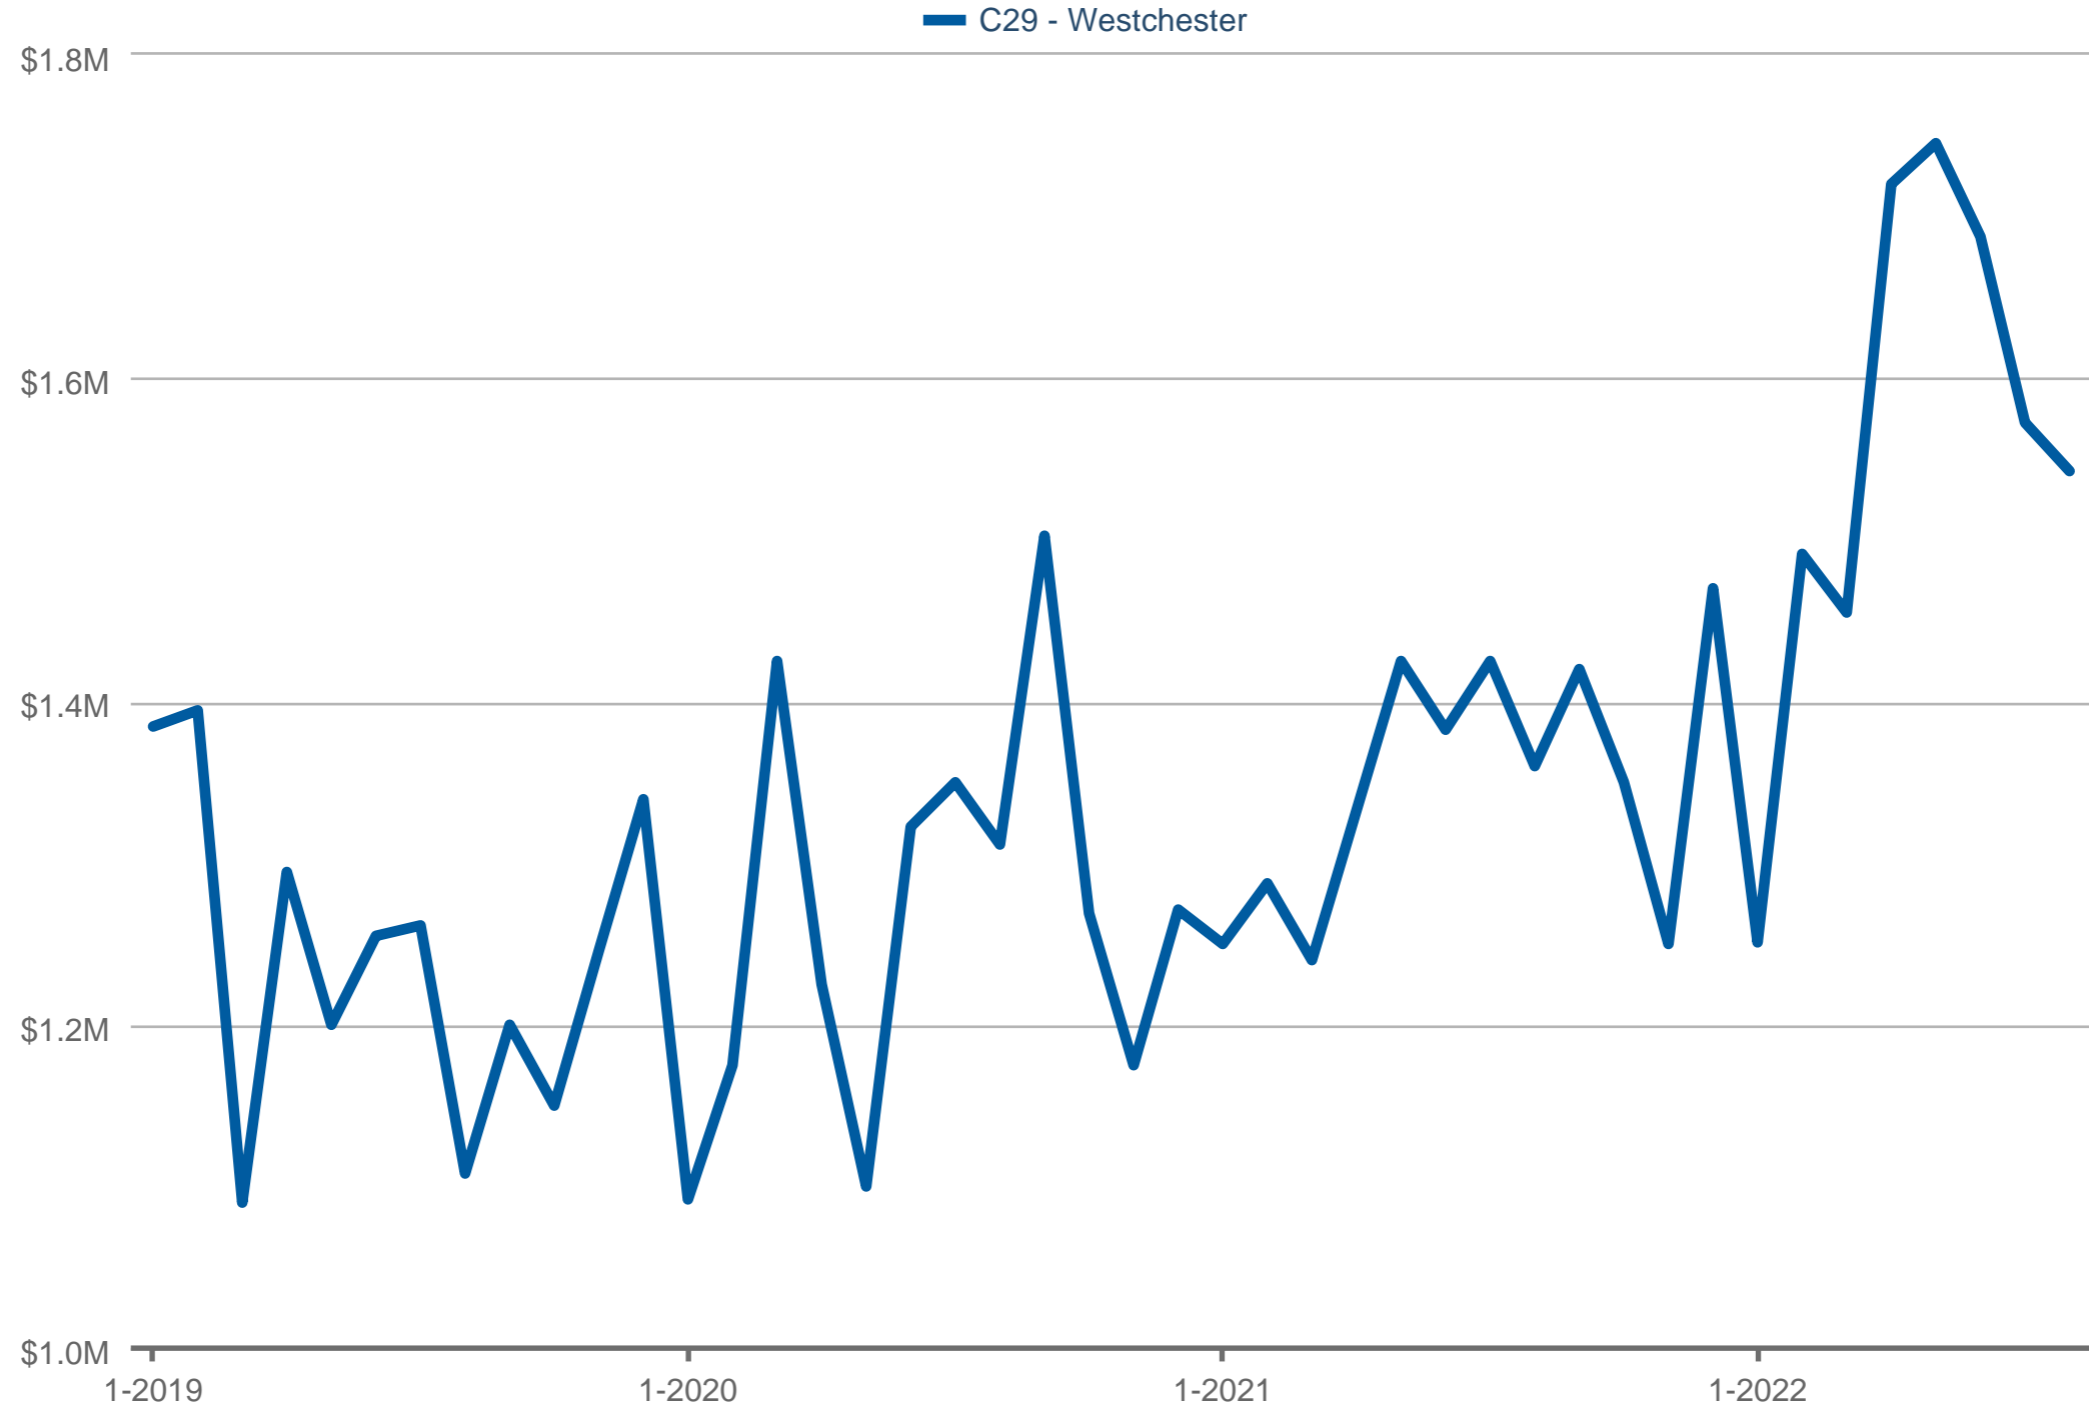

buy. sell. residential in silicon beach

Median Sales Price

C29 - Westchester

Each data point is one month of activity. Data is from September 27, 2022.

All data is from the California Regional Multiple Listing Service, INC. InfoSparks © 2022 ShowingTime.