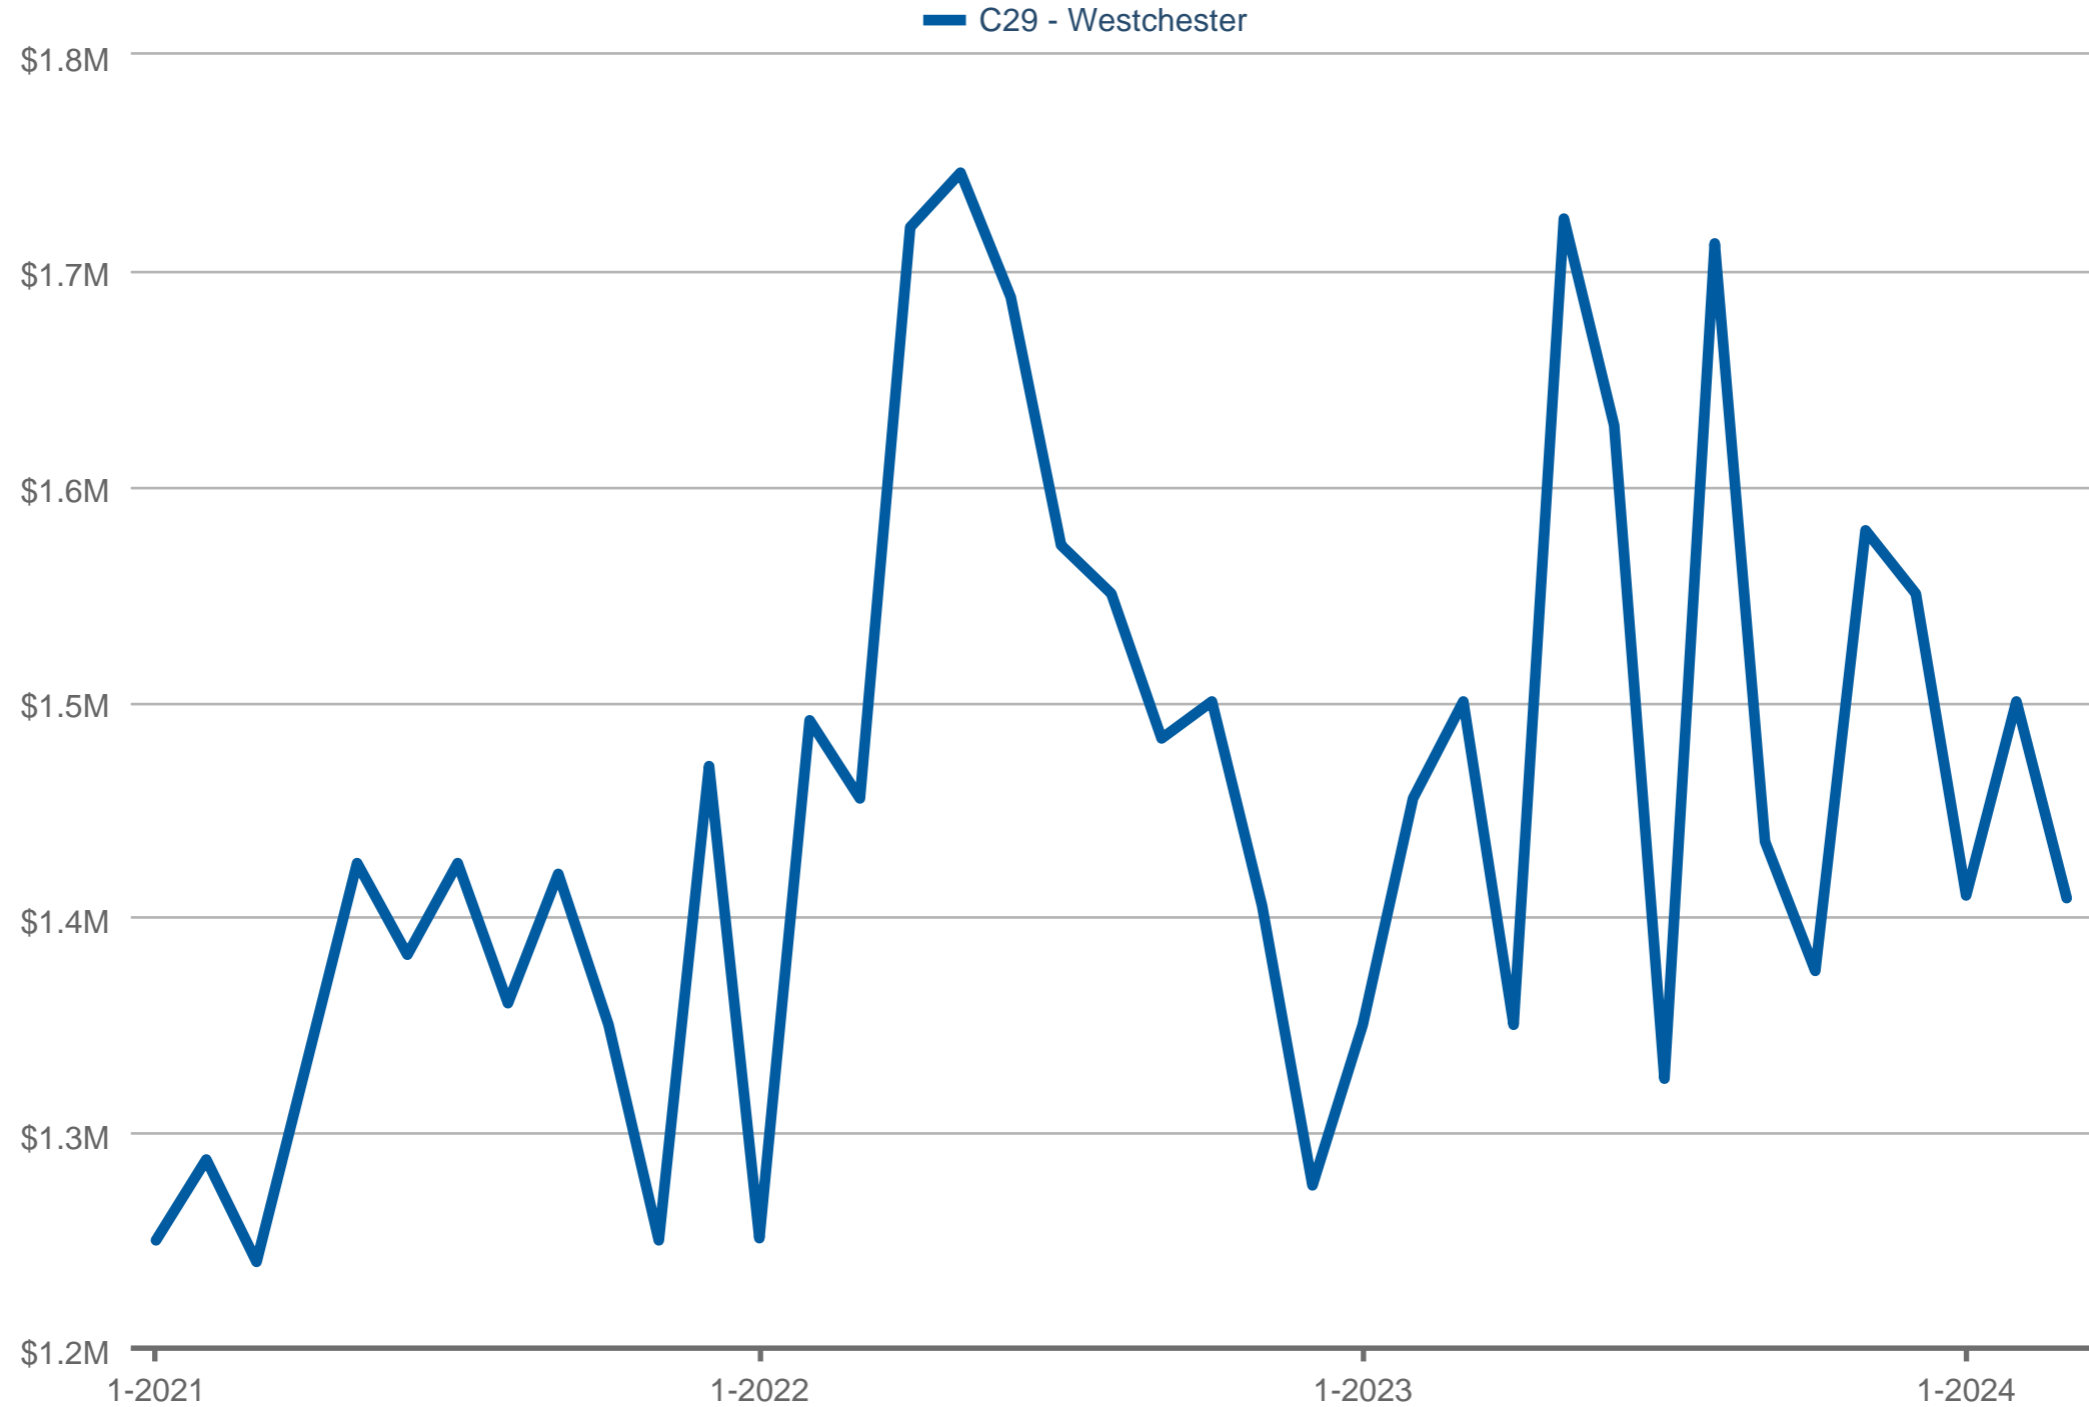

buy. sell. residential in silicon beach

Median Sales Price

C29 - Westchester: Residential

Each data point is one month of activity. Data is from April 25, 2024.

All data is from the California Regional Multiple Listing Service, INC. InfoSparks © 2024 ShowingTime.