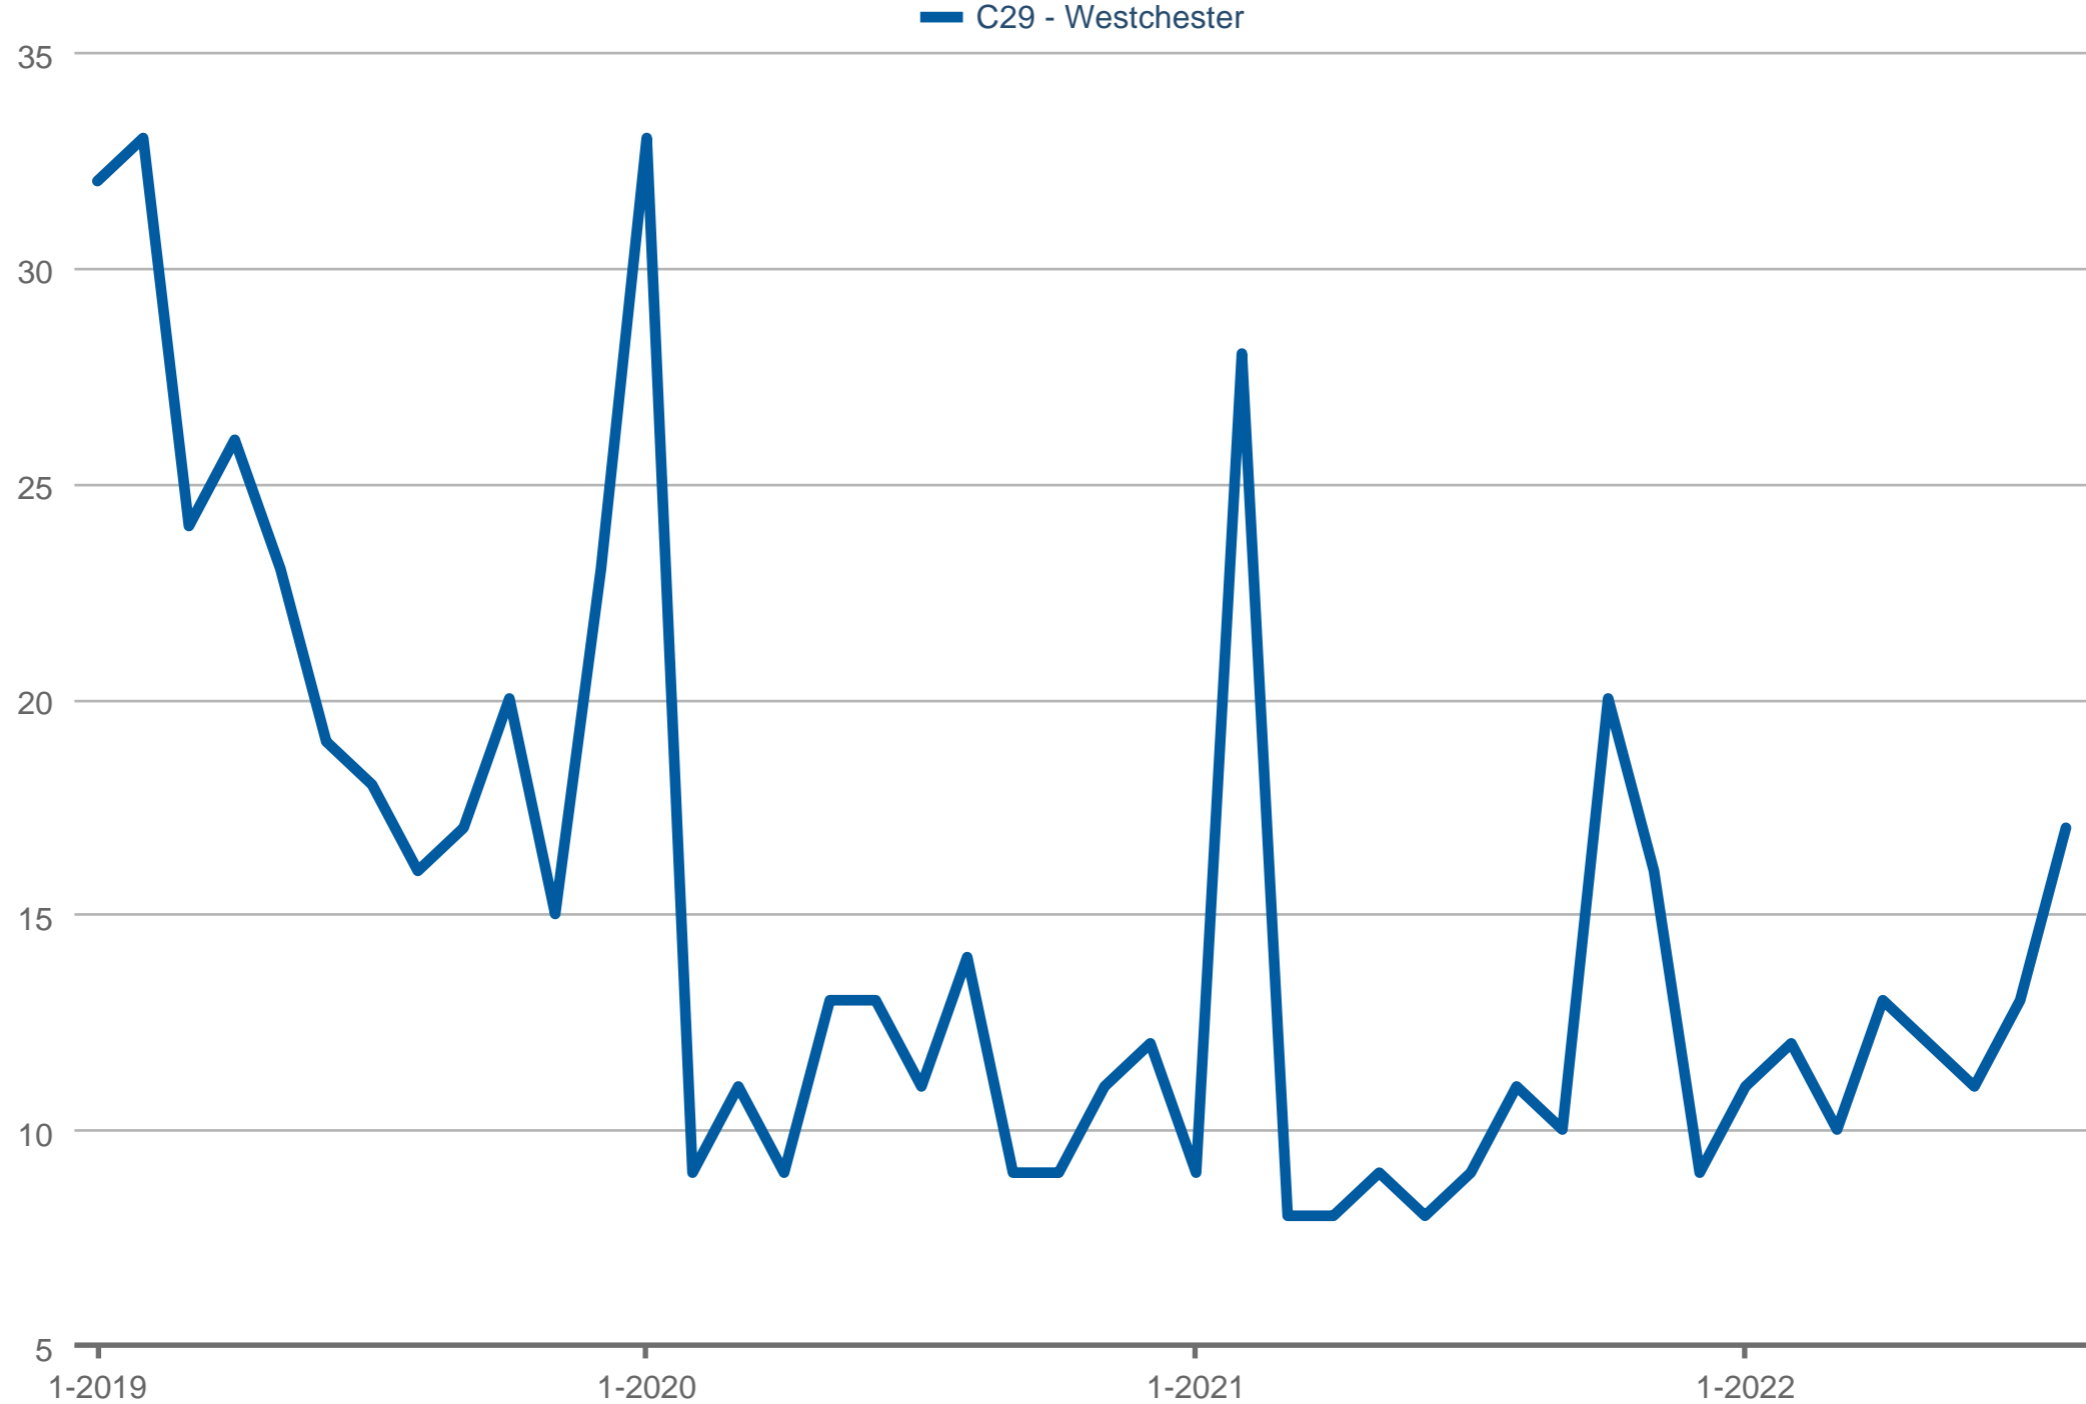

### Median Days on Market

C29 - Westchester: Single Family

Each data point is one month of activity. Data is from September 27, 2022.

All data is from the California Regional Multiple Listing Service, INC. InfoSparks © 2022 ShowingTime.