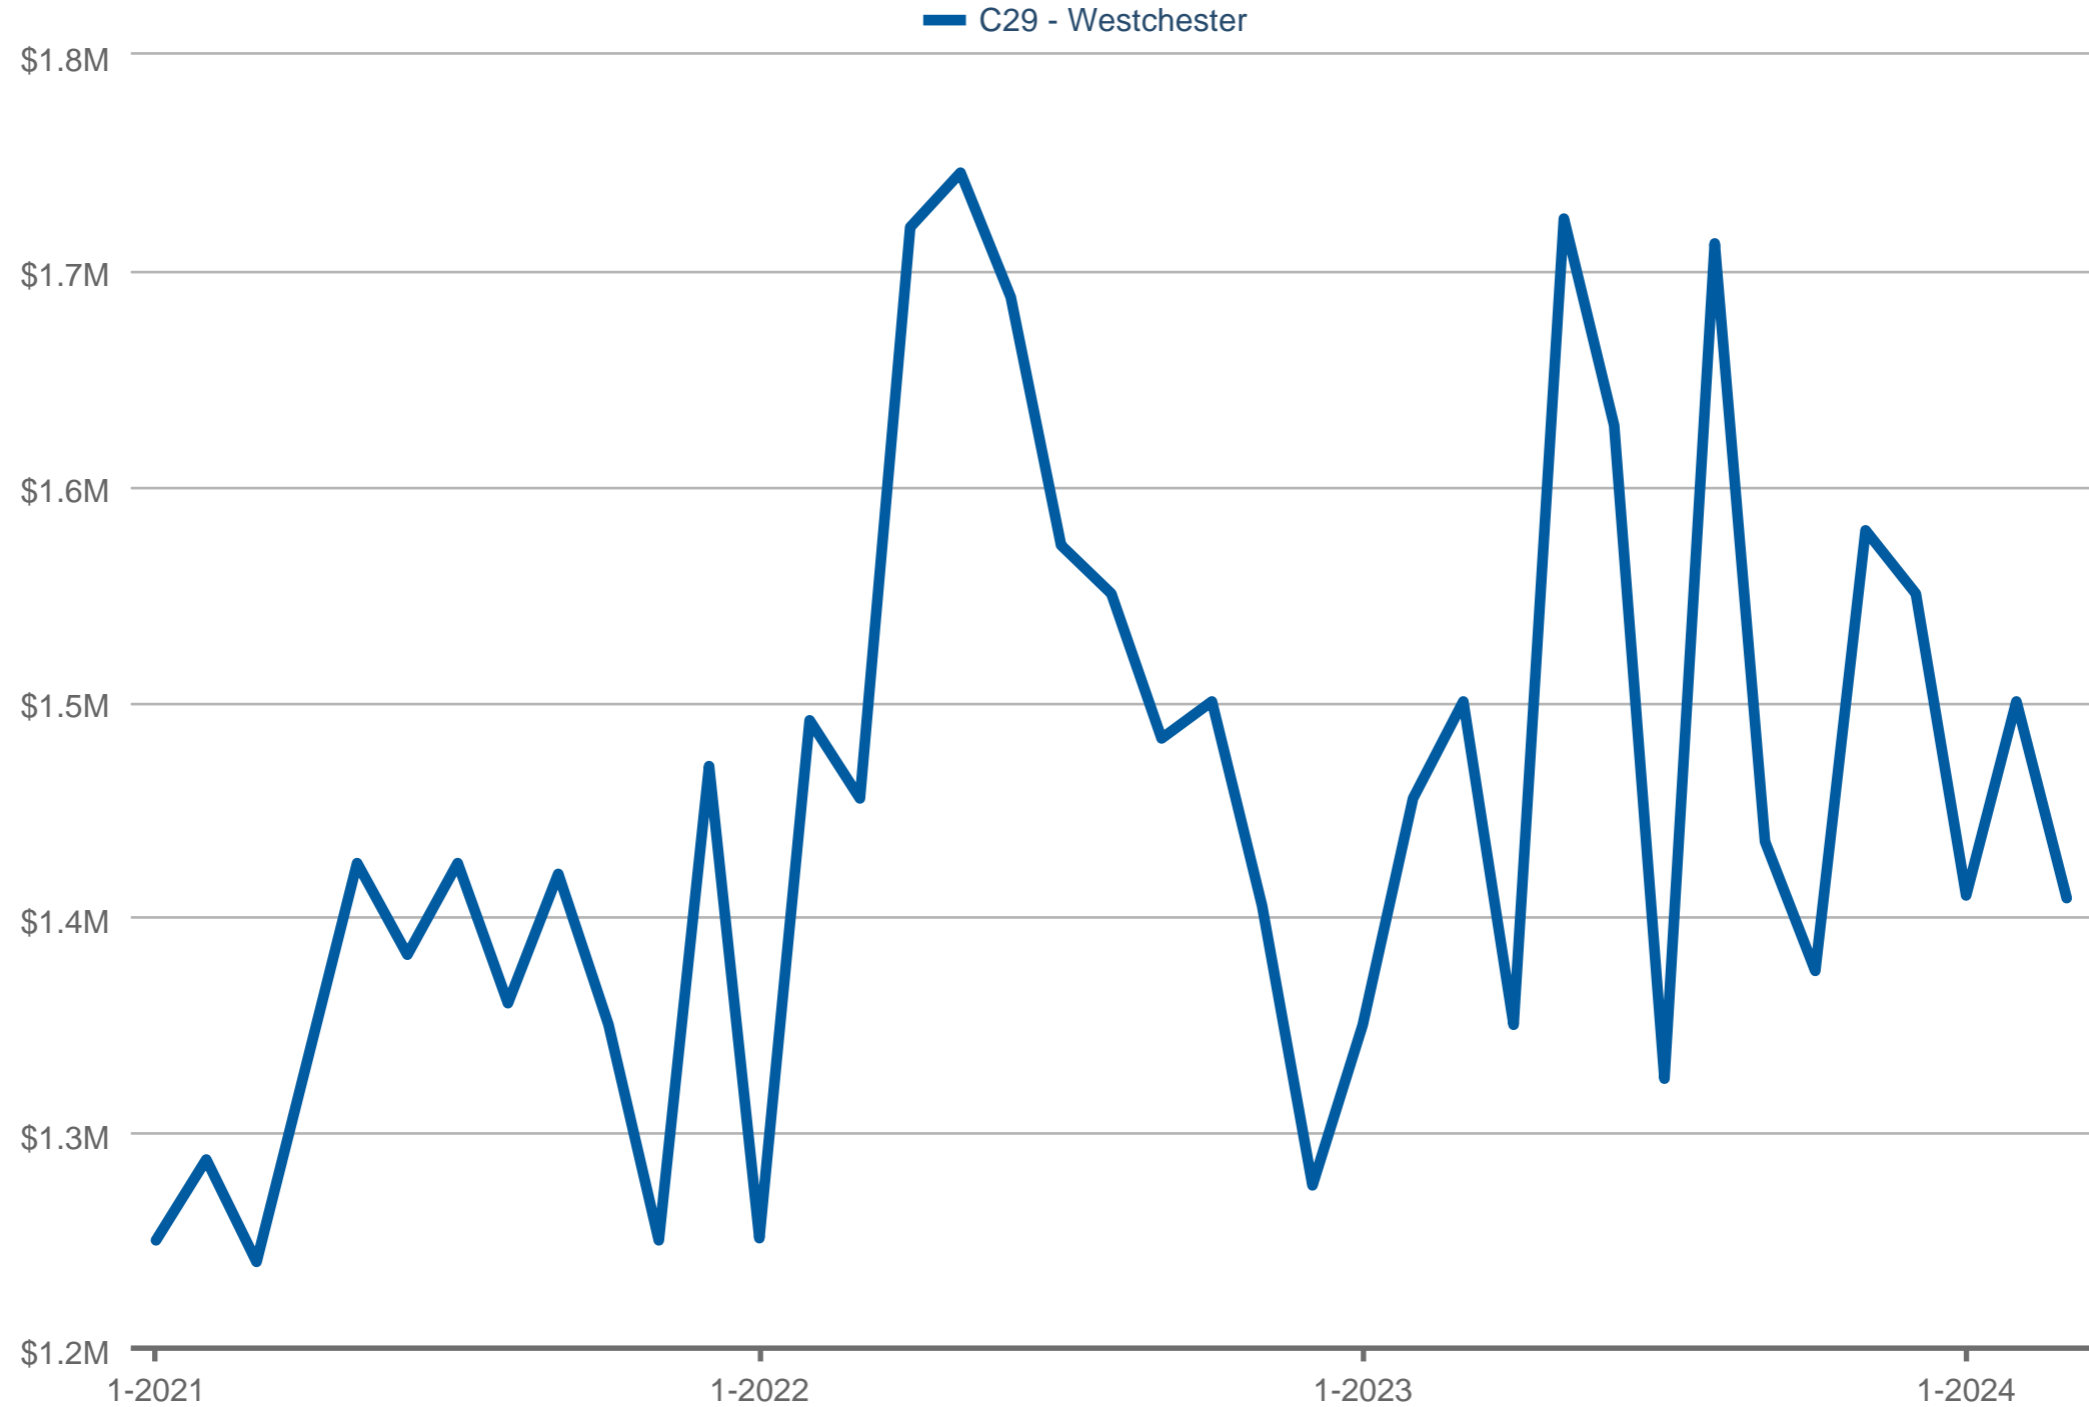

buy. sell. residential in silicon beach

Median Sales Price

C29 - Westchester: Residential

Each data point is one month of activity. Data is from April 19, 2024.

All data is from the California Regional Multiple Listing Service, INC. InfoSparks © 2024 ShowingTime.