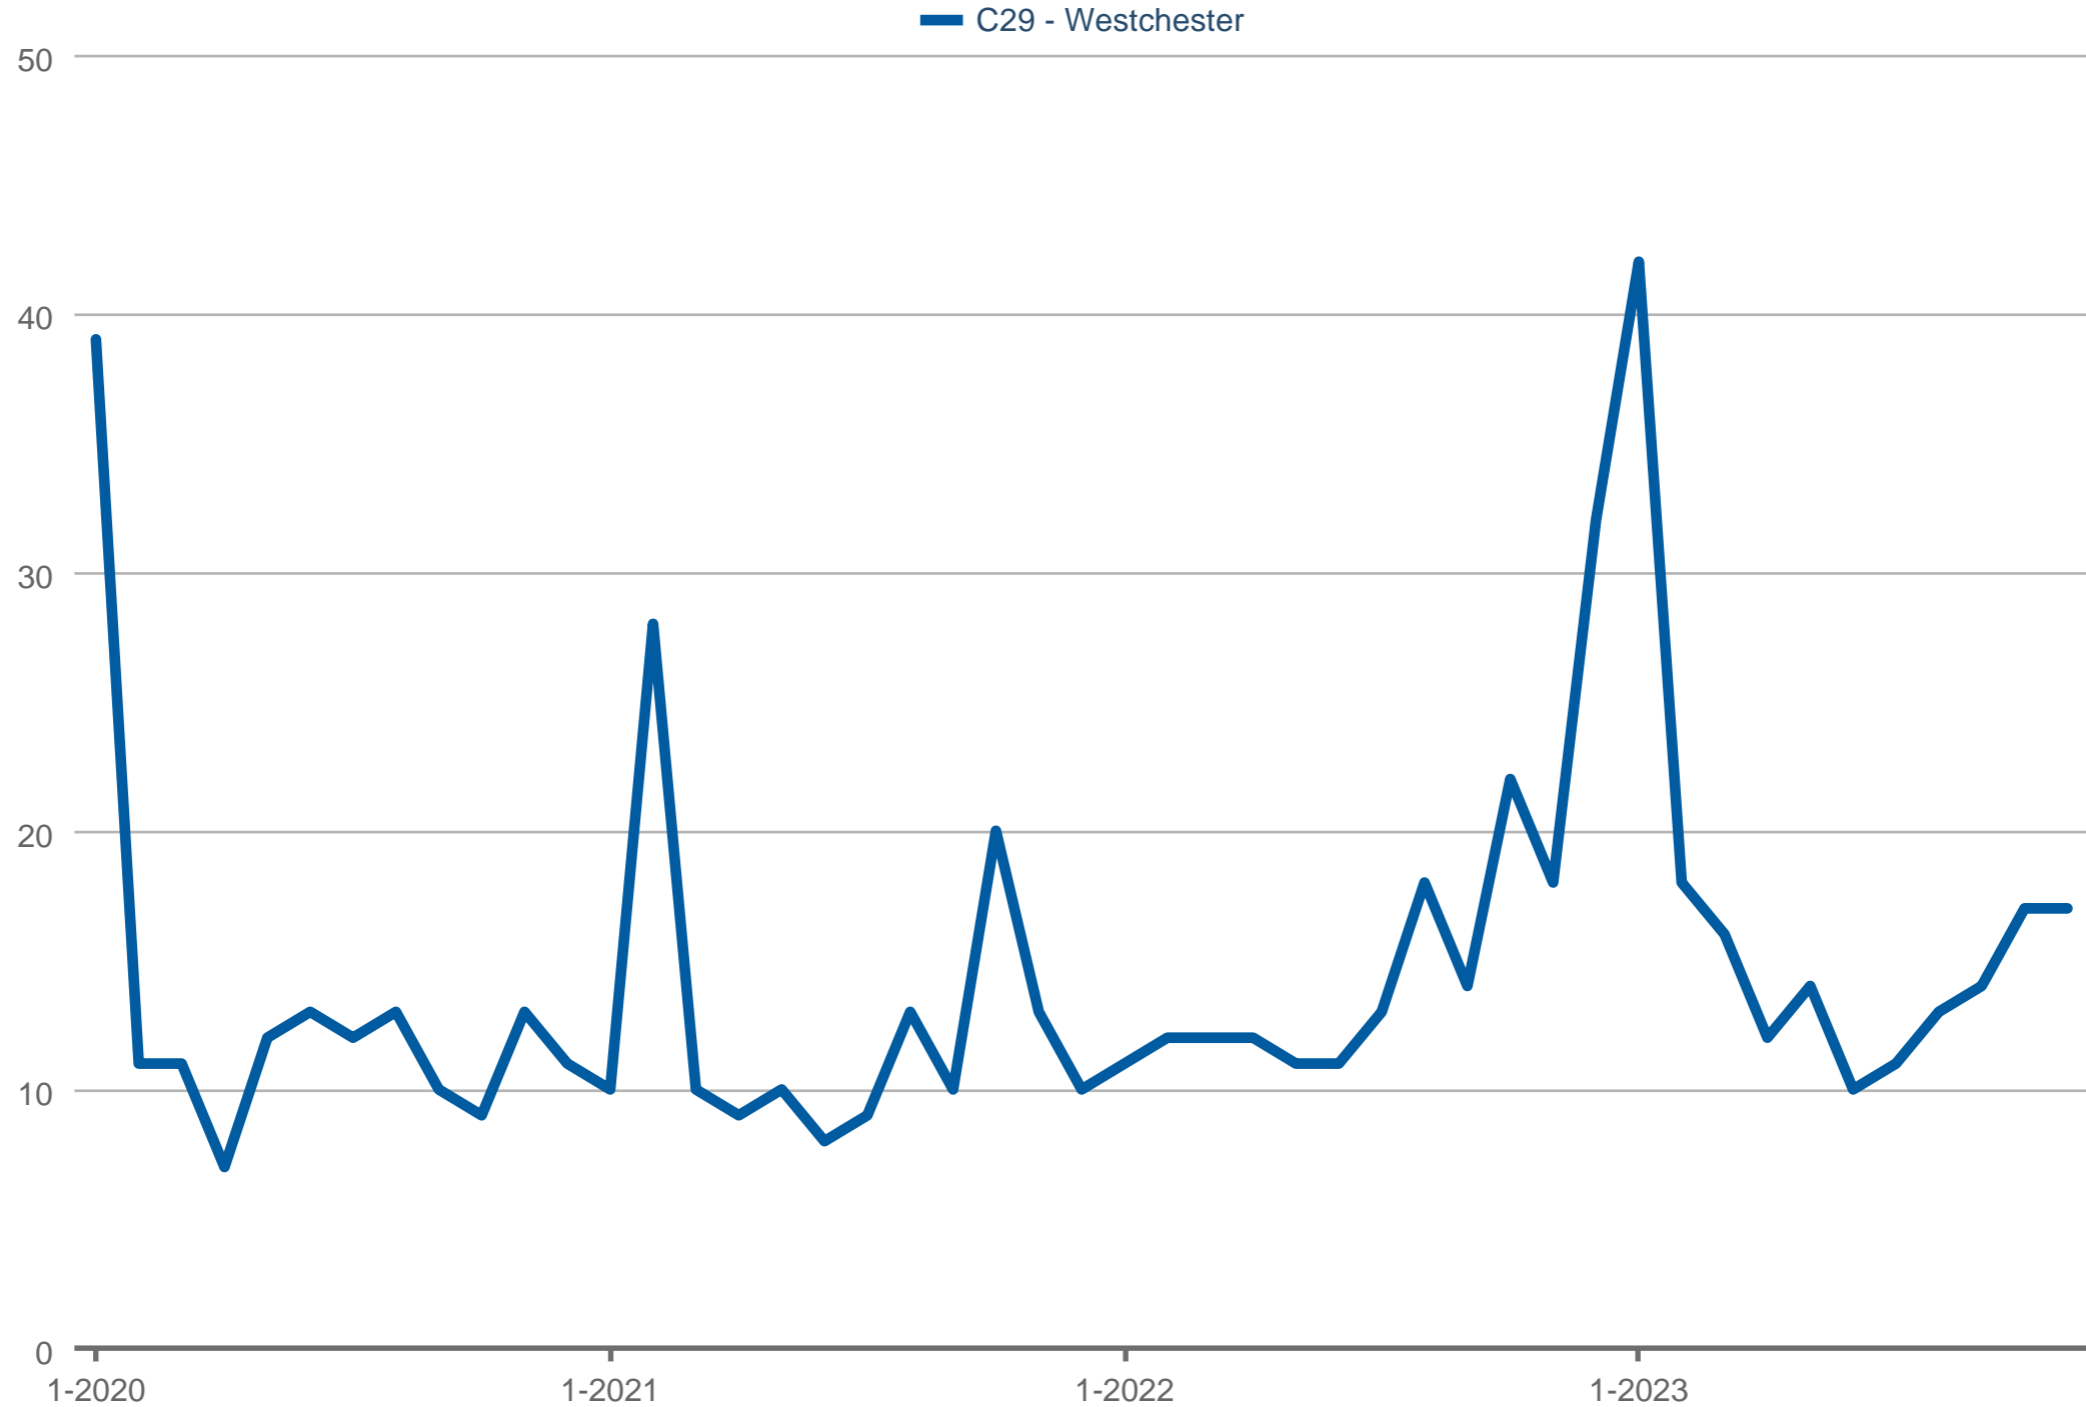

buy. sell. residential in silicon beach

Median Days on Market

C29 - Westchester: Residential

Each data point is one month of activity. Data is from December 10, 2023.

All data is from the California Regional Multiple Listing Service, INC. InfoSparks © 2023 ShowingTime.