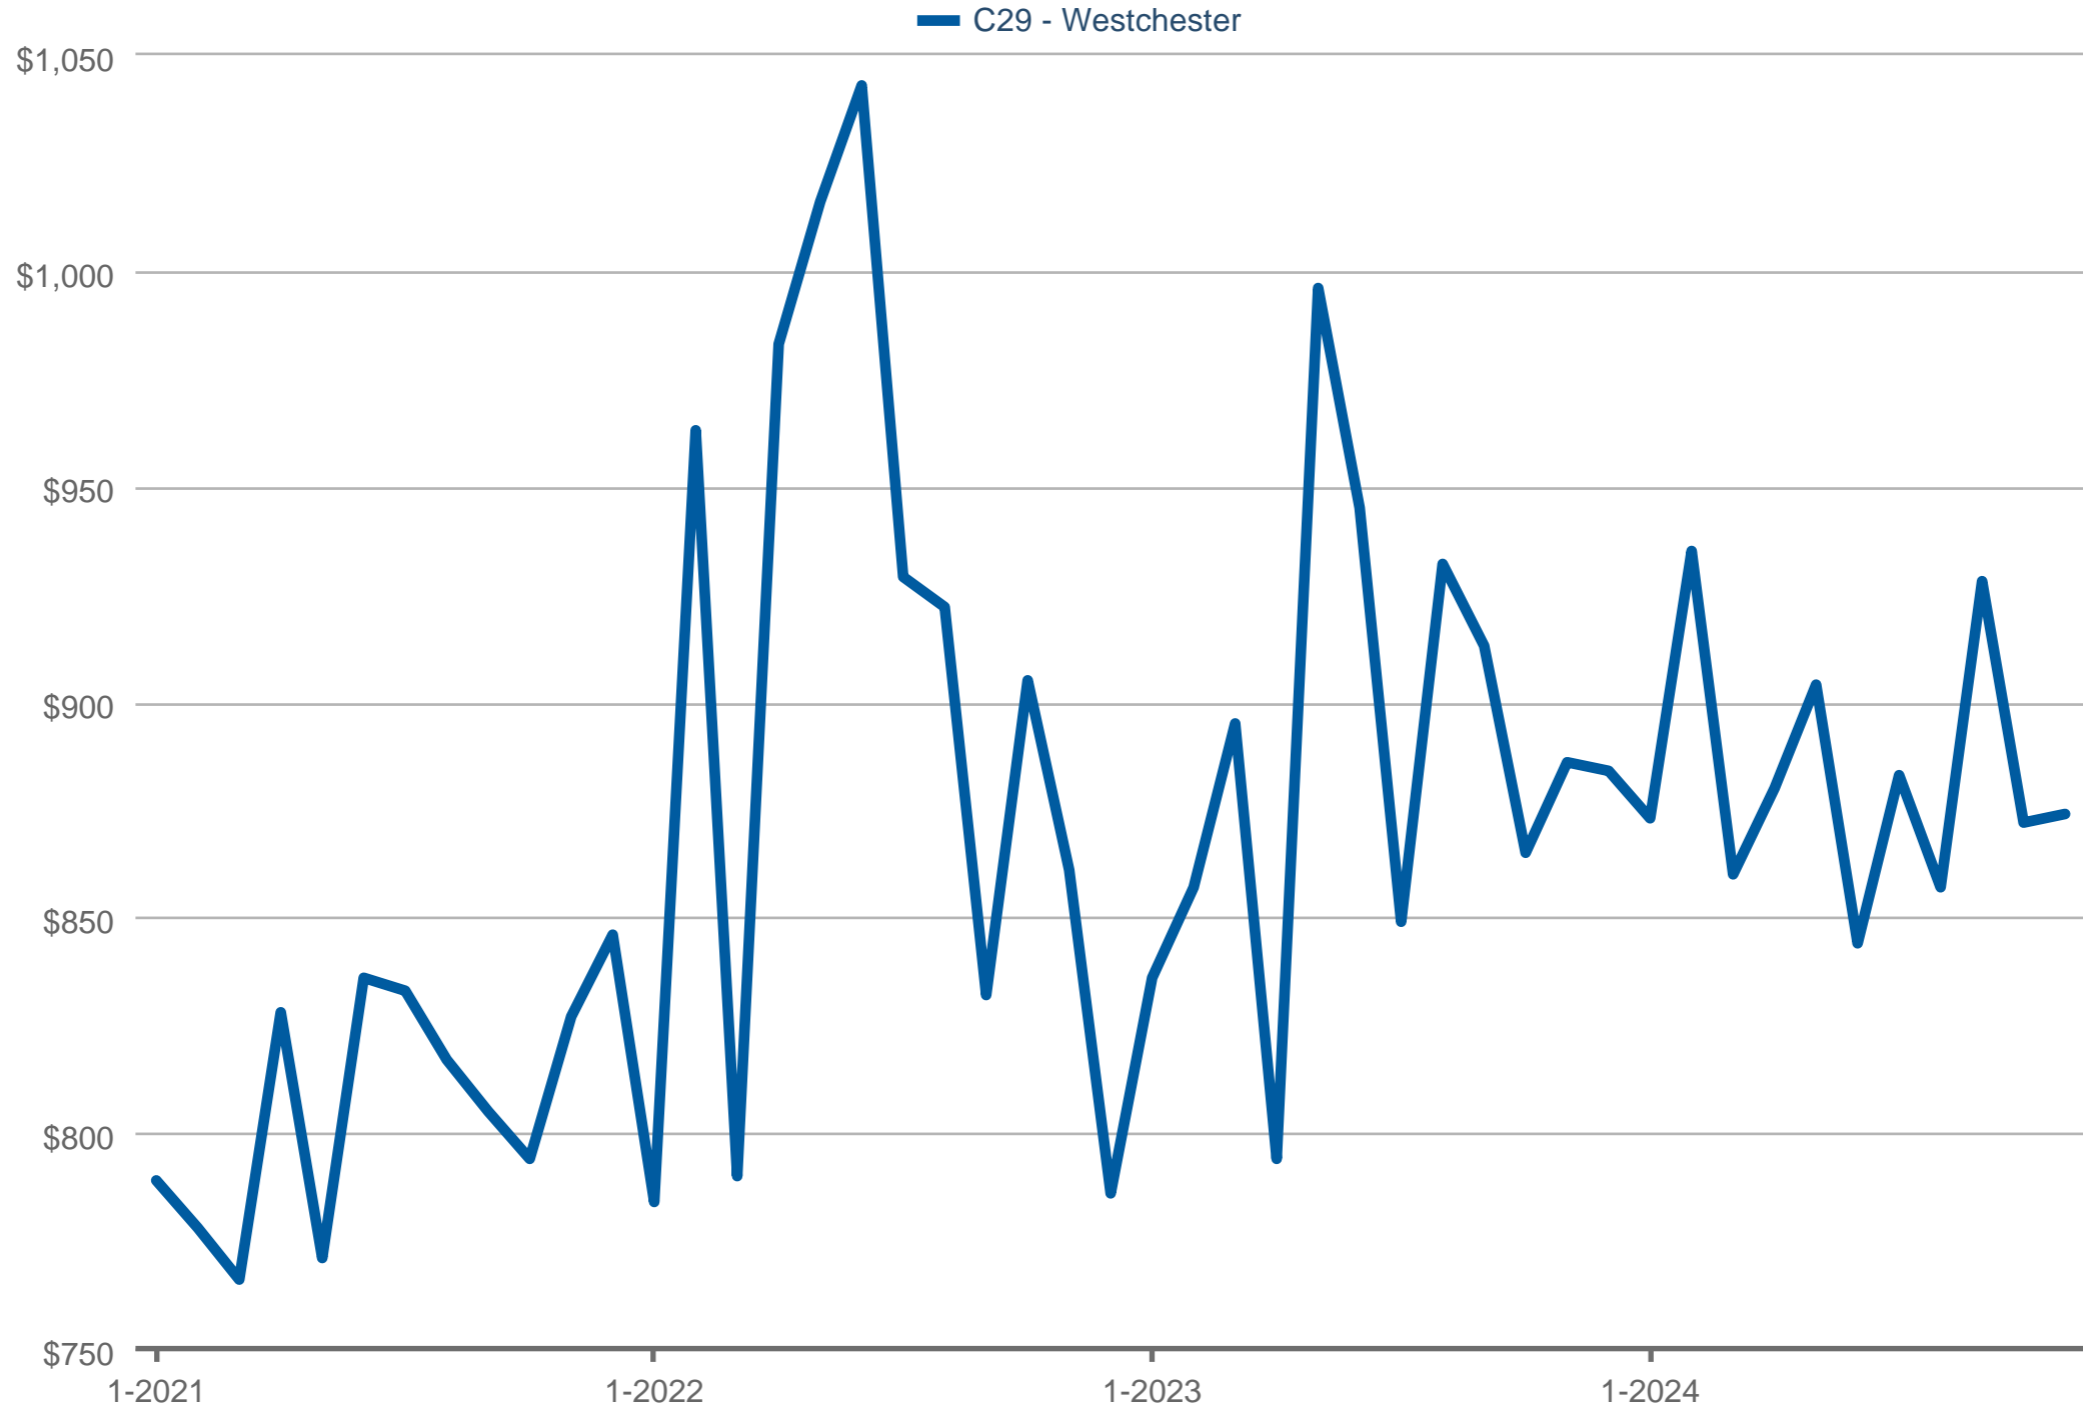

Tracy Thrower (CA DRE #01712960)

Associate Broker - Silicon Beach Properties brokered by eXp Realty

Cell: call/text 424.229.1634

www.HomesForSaleBeachCities.com

Median Price Per Square Foot

C29 - Westchester: Residential

Each data point is one month of activity. Data is from December 6, 2024.

All data is from the California Regional Multiple Listing Service, INC. InfoSparks © 2024 ShowingTime Plus, LLC.