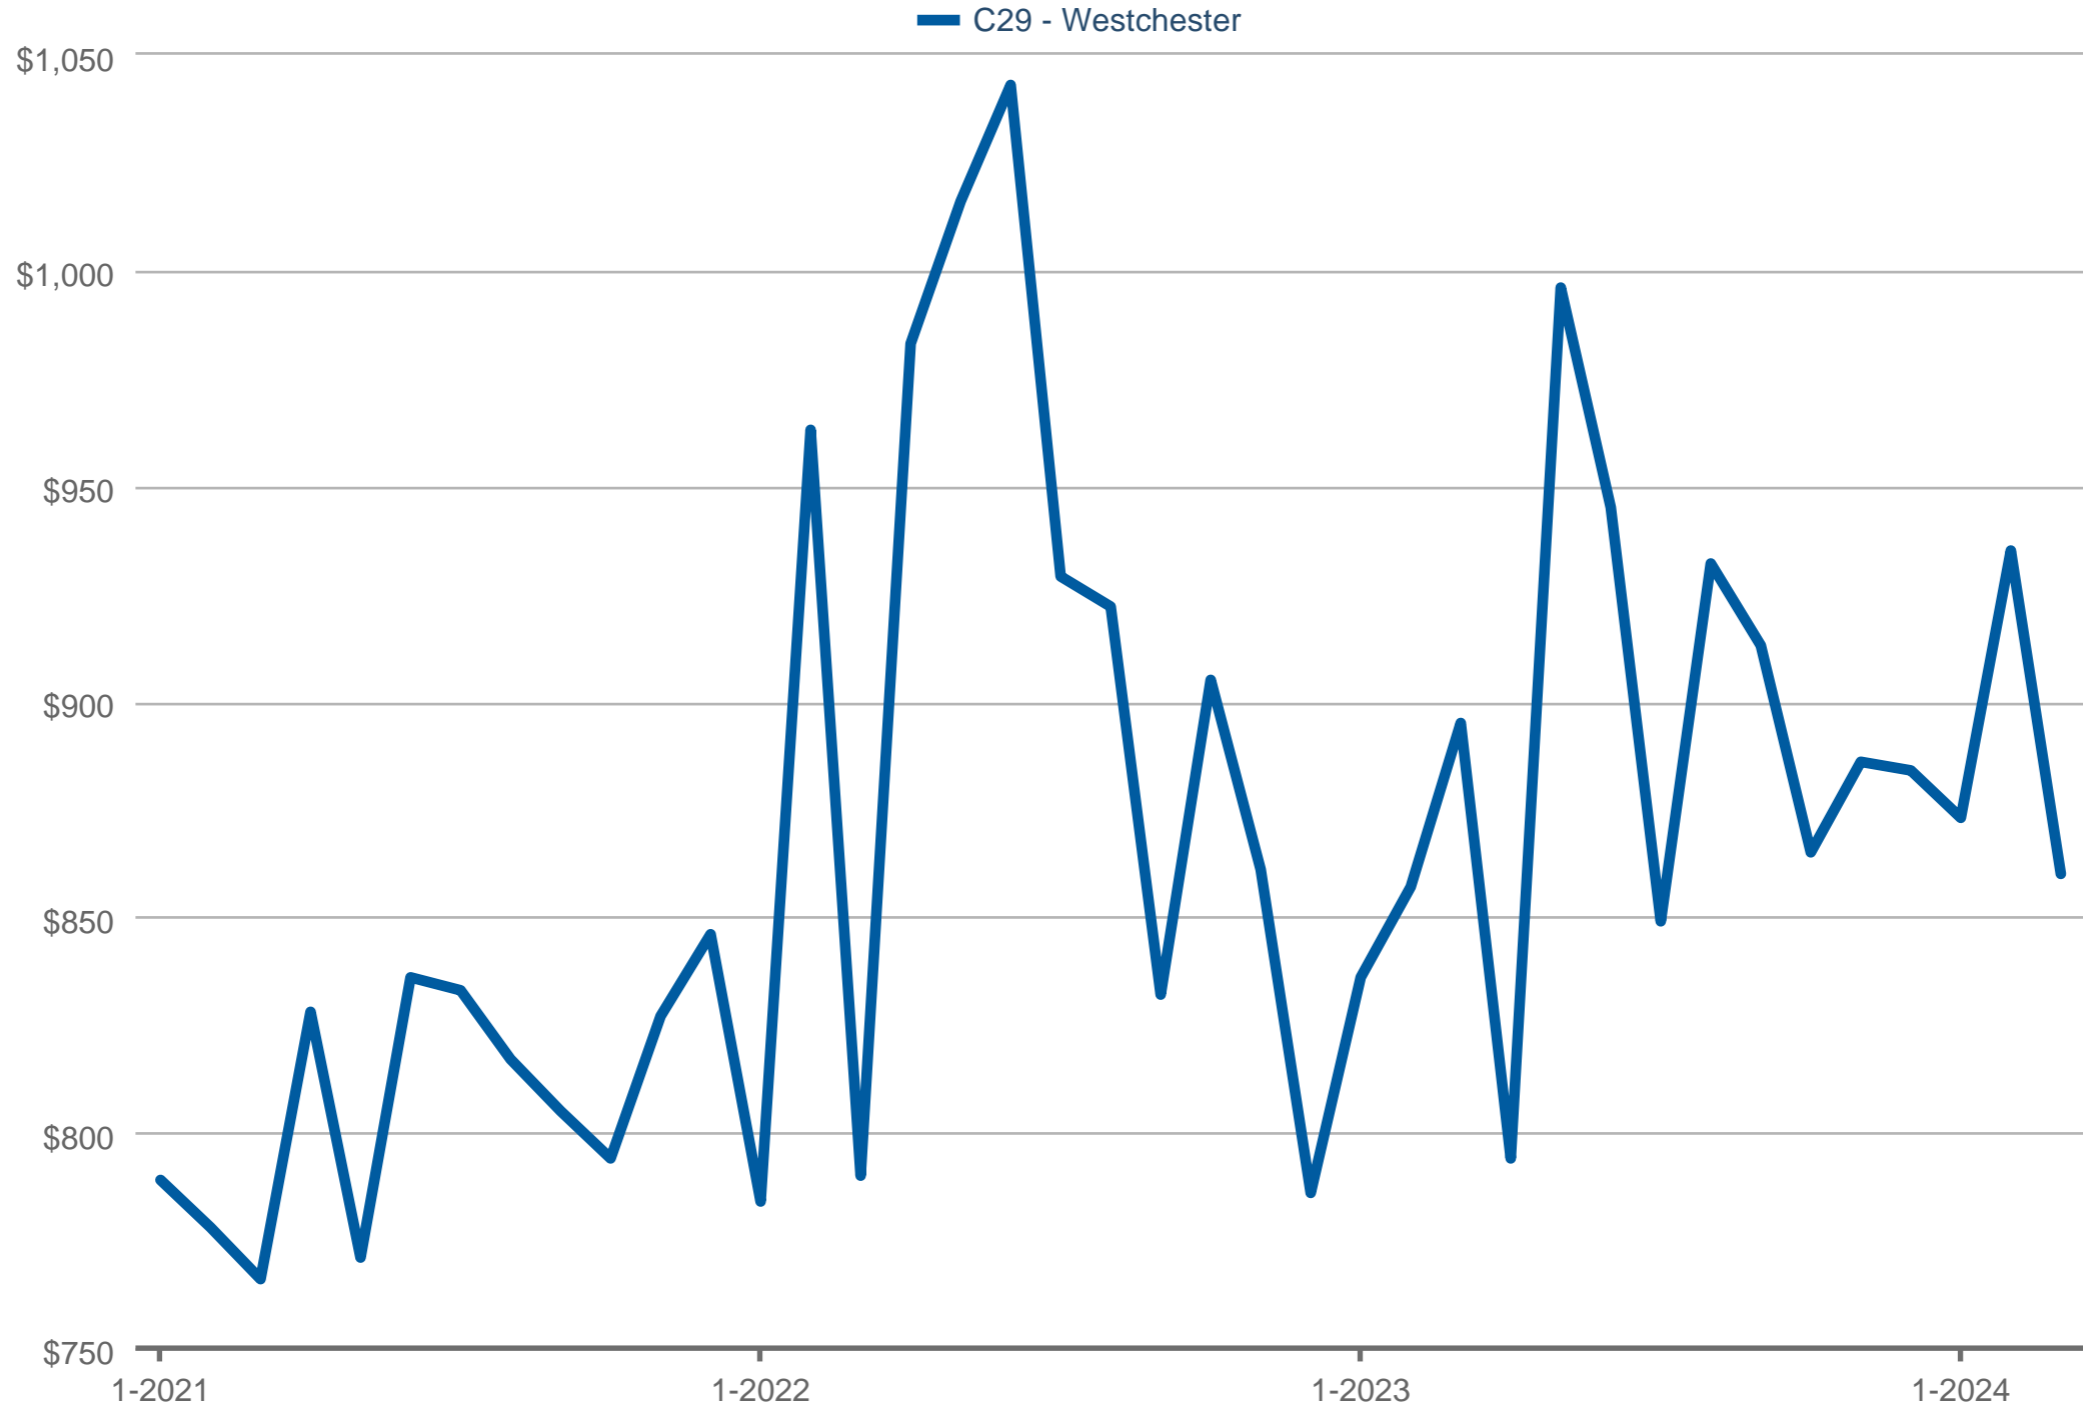

Median Price Per Square Foot

C29 - Westchester: Residential

Each data point is one month of activity. Data is from April 27, 2024.

All data is from the California Regional Multiple Listing Service, INC. InfoSparks © 2024 ShowingTime.