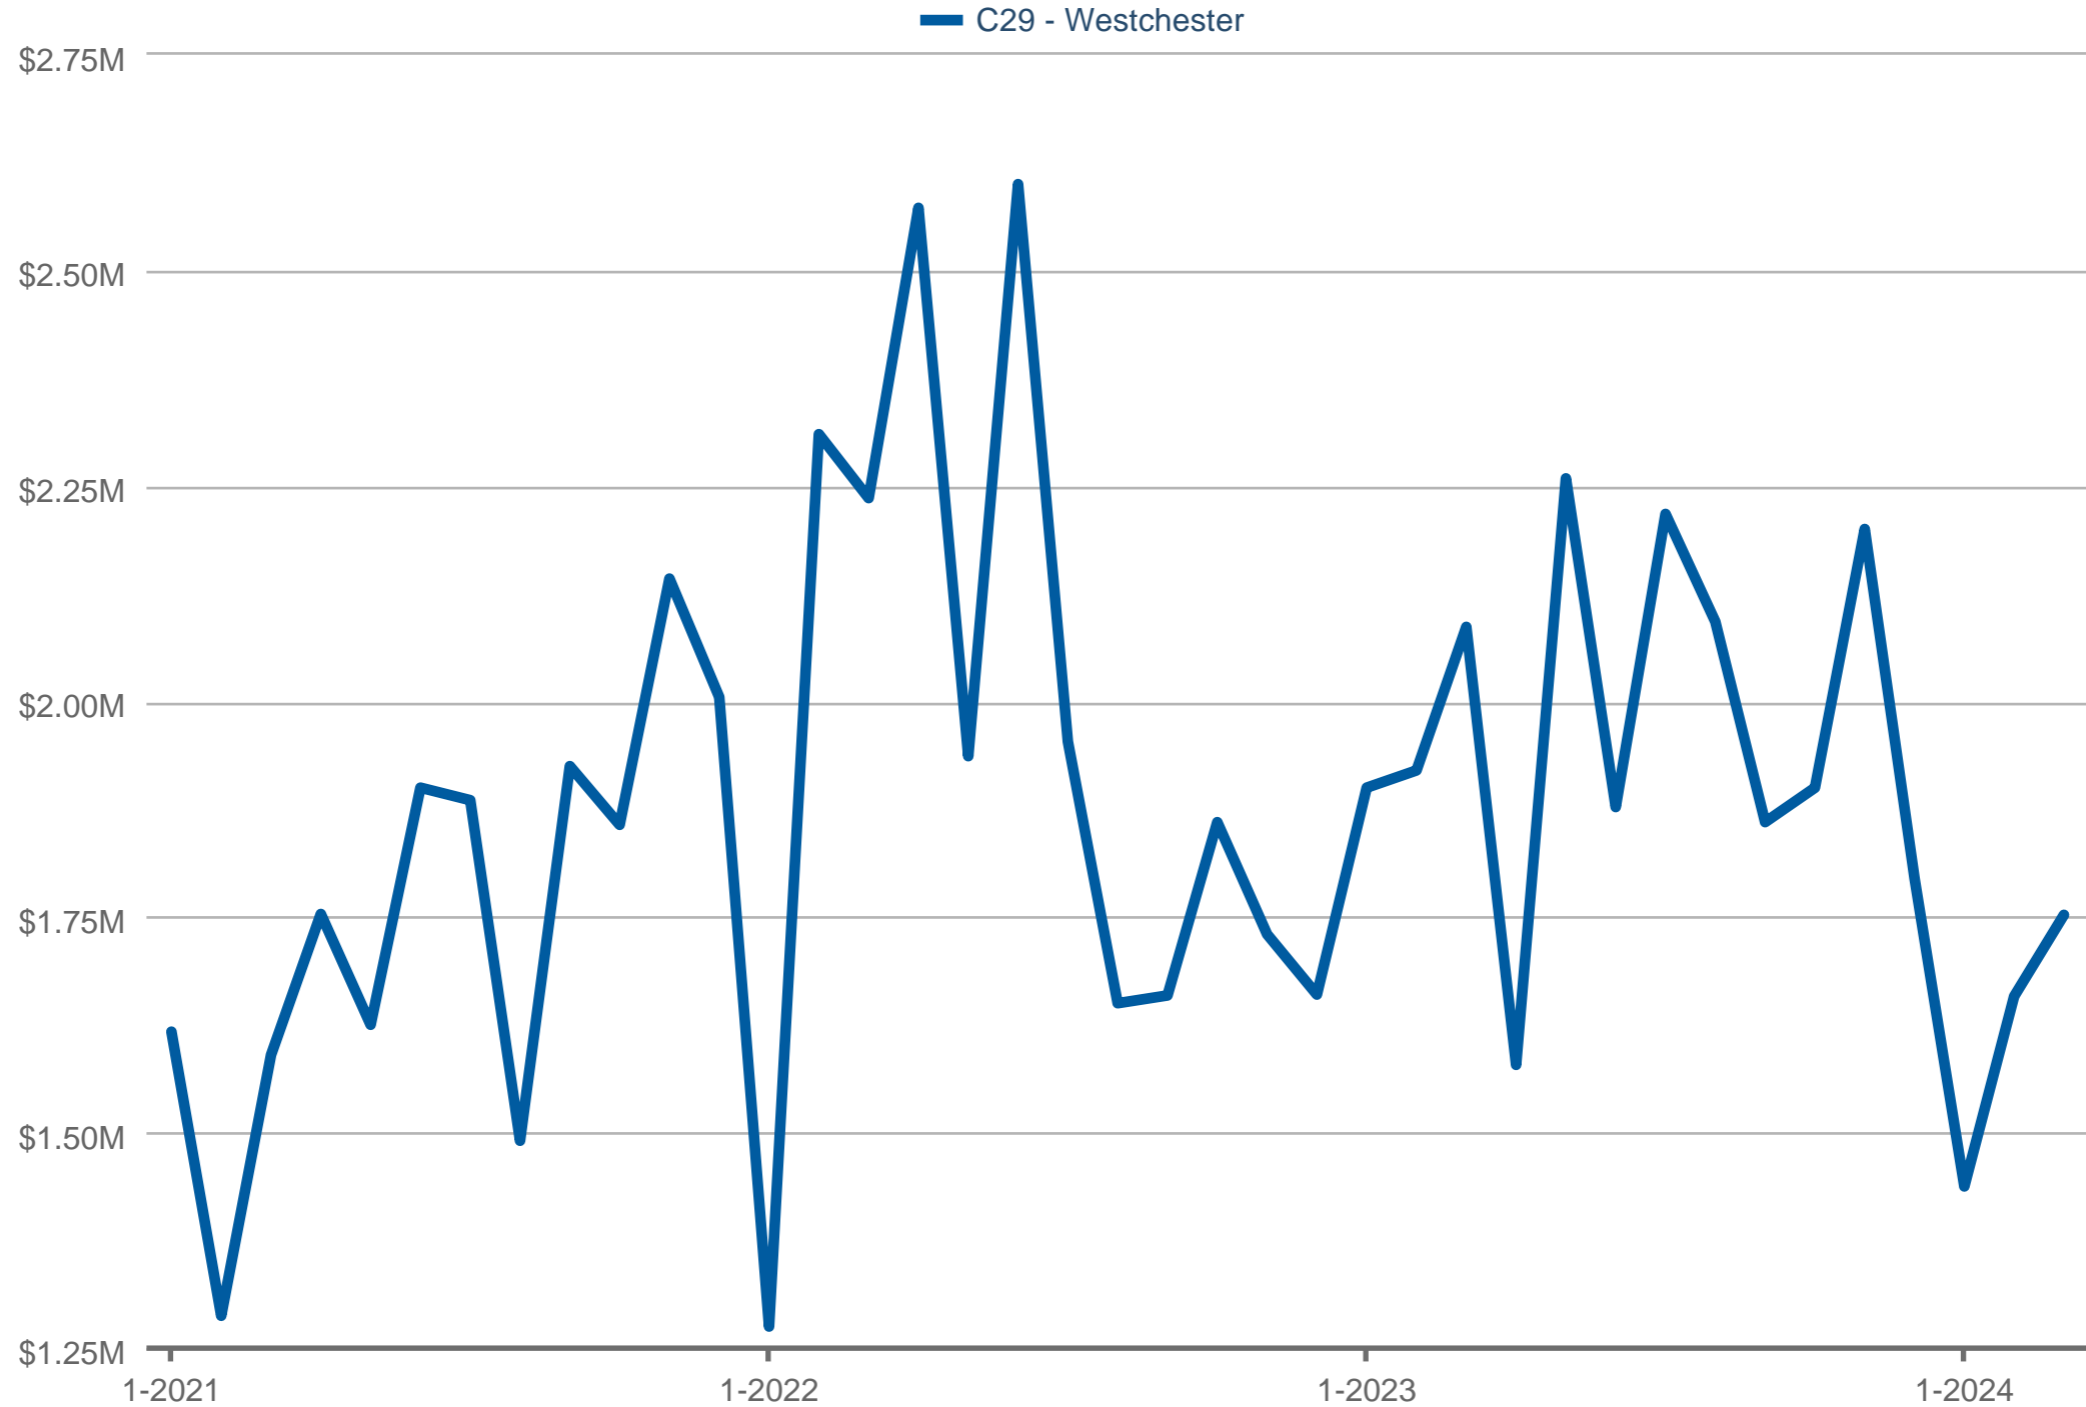

buy. sell. residential in silicon beach

Median Sales Price

C29 - Westchester: 4 Bedrooms or More, Residential, Single Family

Each data point is one month of activity. Data is from April 23, 2024.