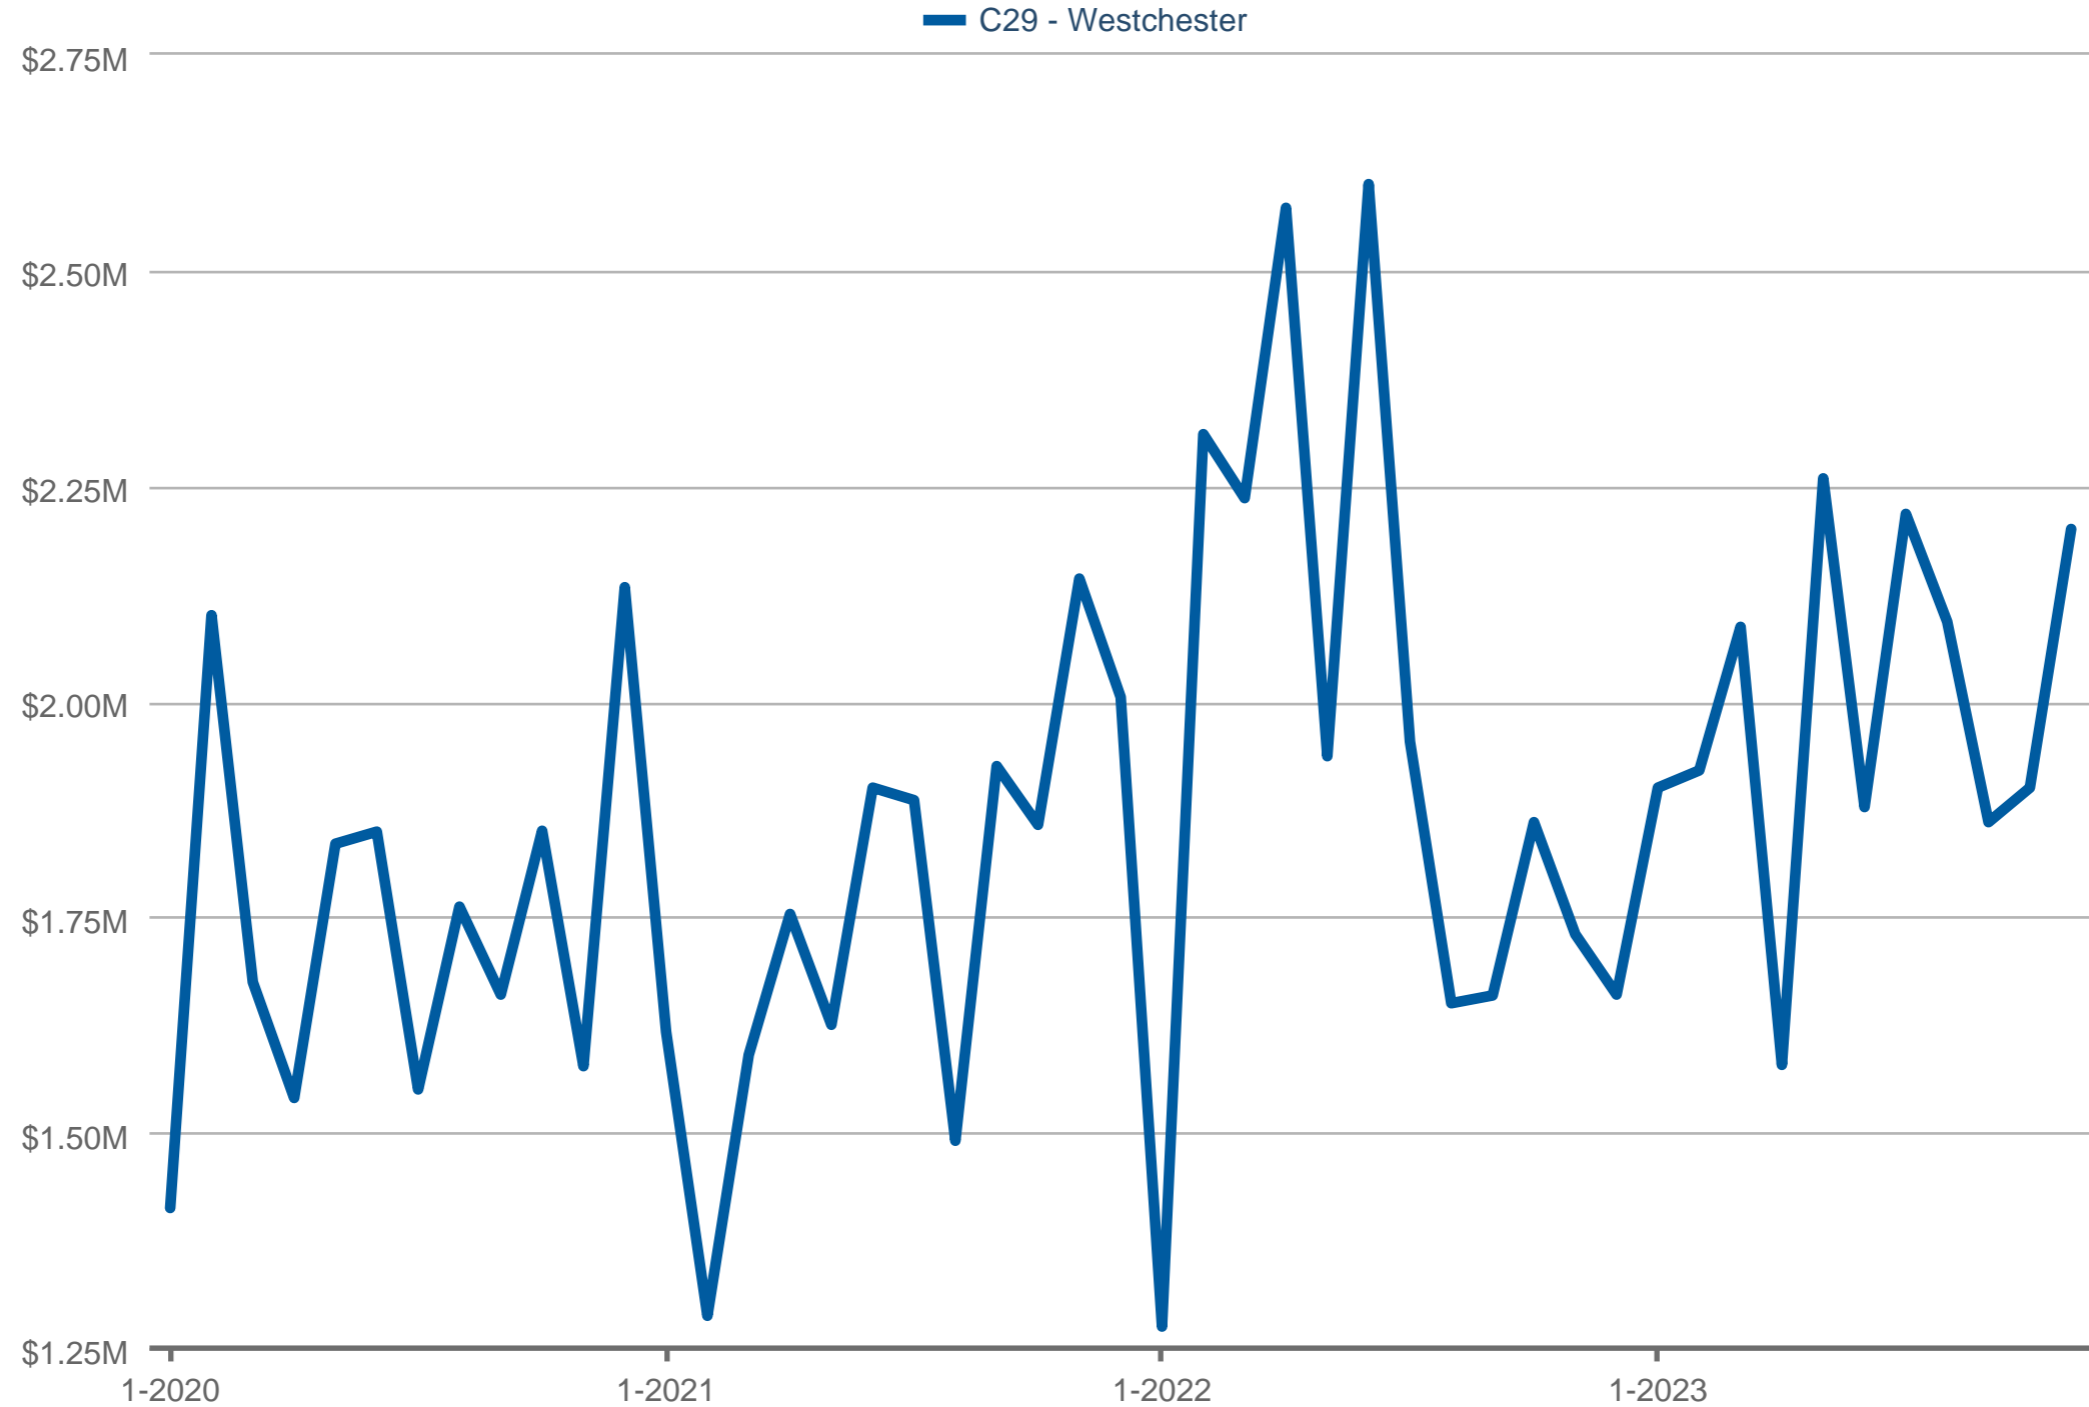

buy. sell. residential in silicon beach

Median Sales Price

C29 - Westchester: 4 Bedrooms or More, Residential, Single Family

Each data point is one month of activity. Data is from December 10, 2023.