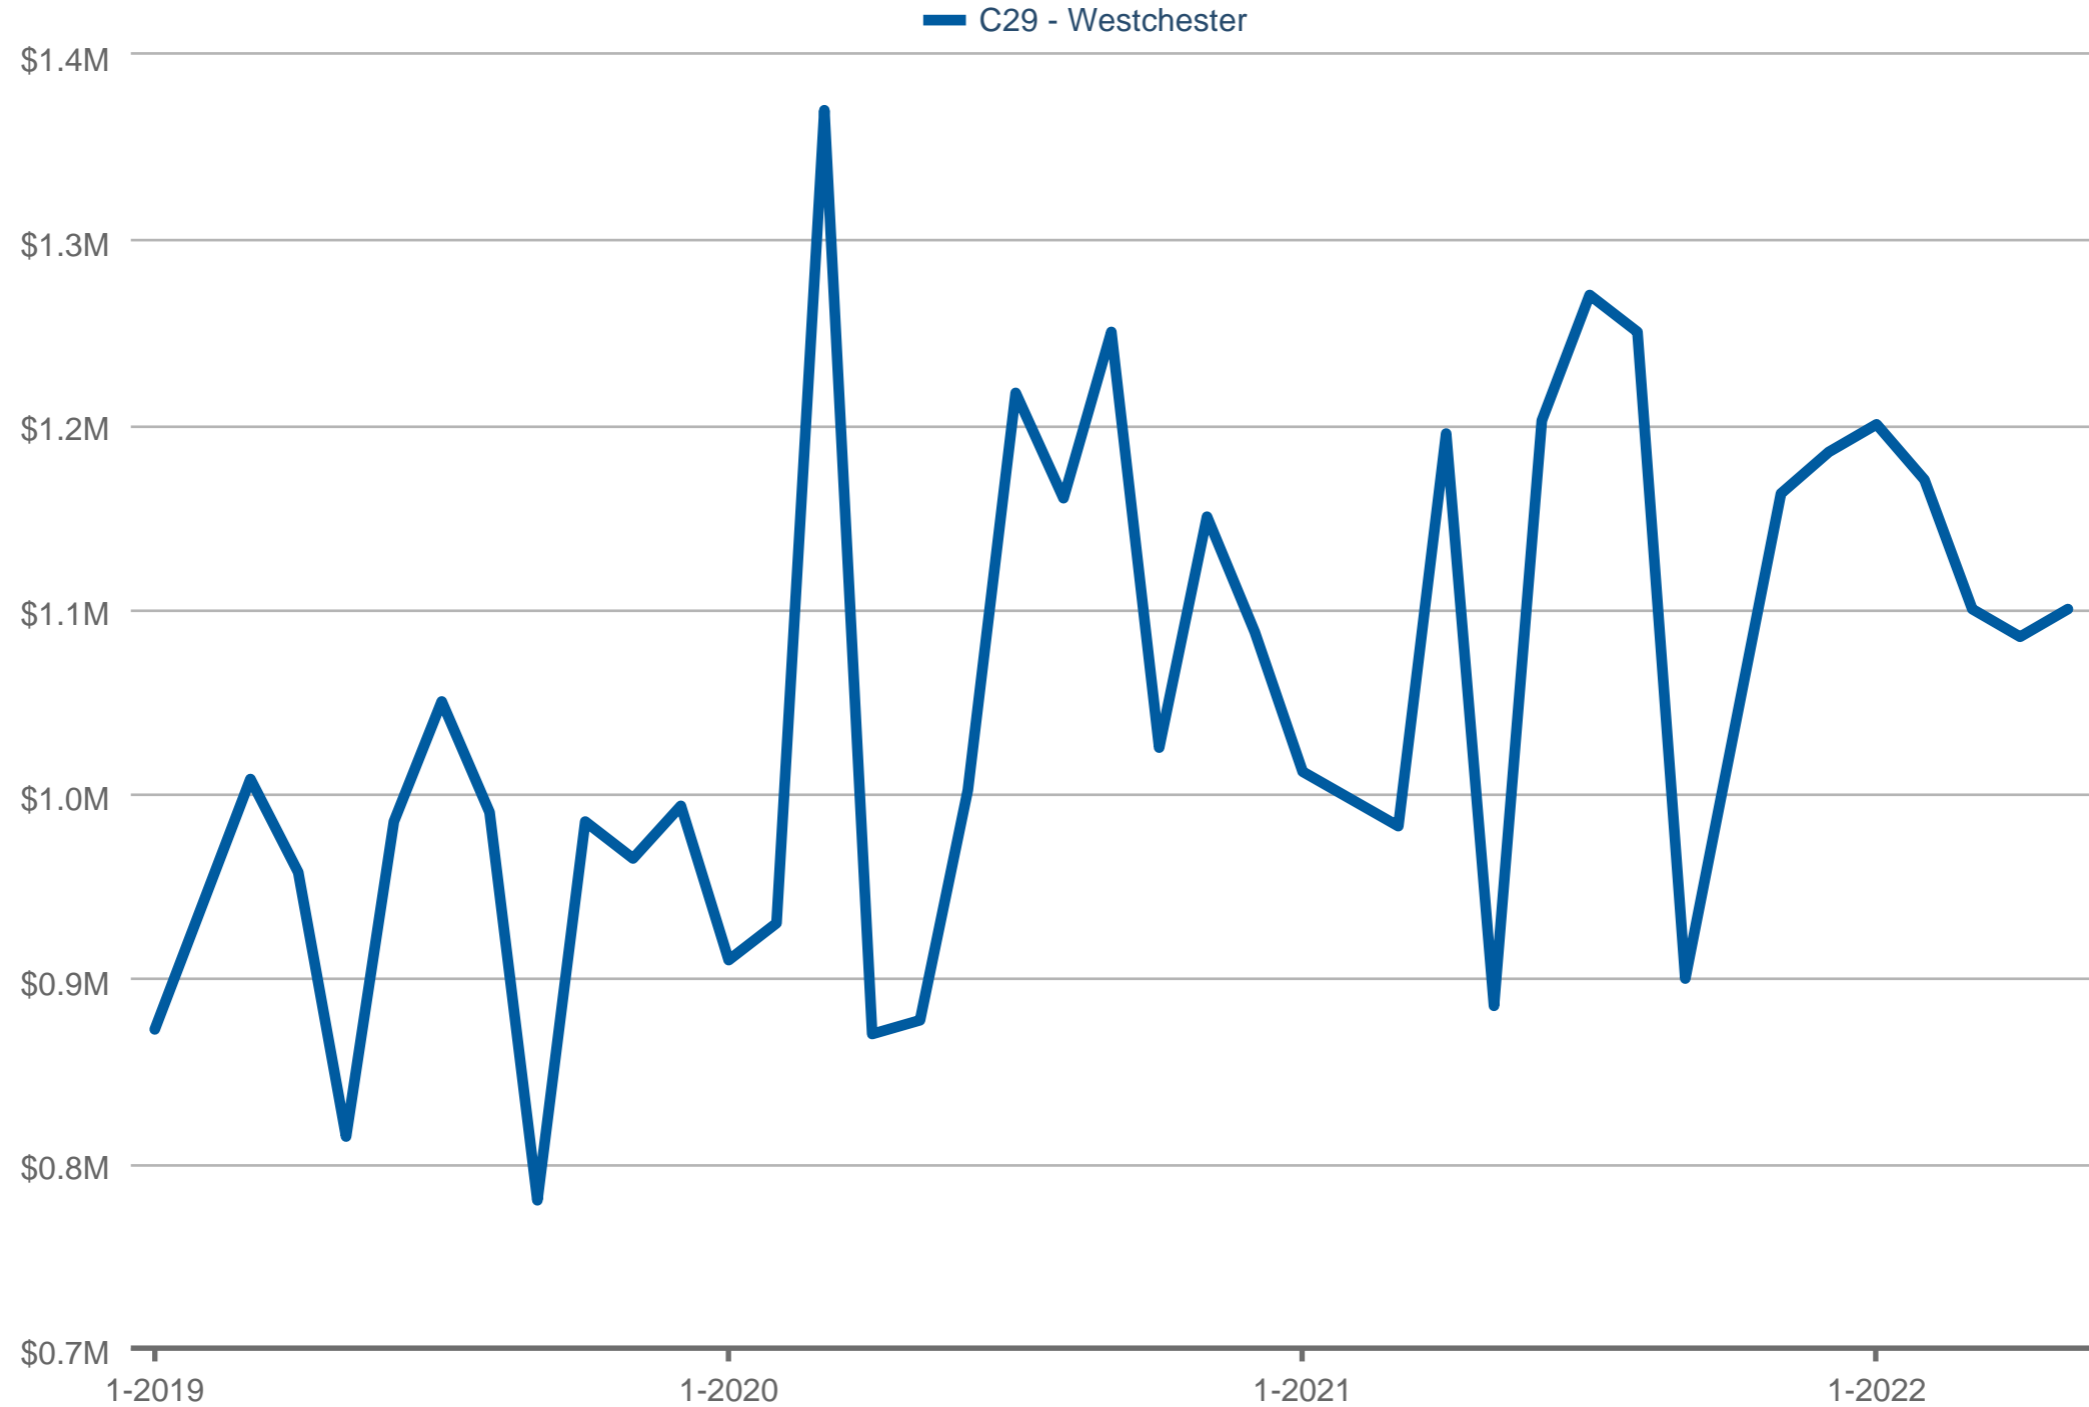

buy. sell. residential in silicon beach

Median Sales Price

C29 - Westchester: 2 Bedrooms, Single Family

Each data point is one month of activity. Data is from June 30, 2022.