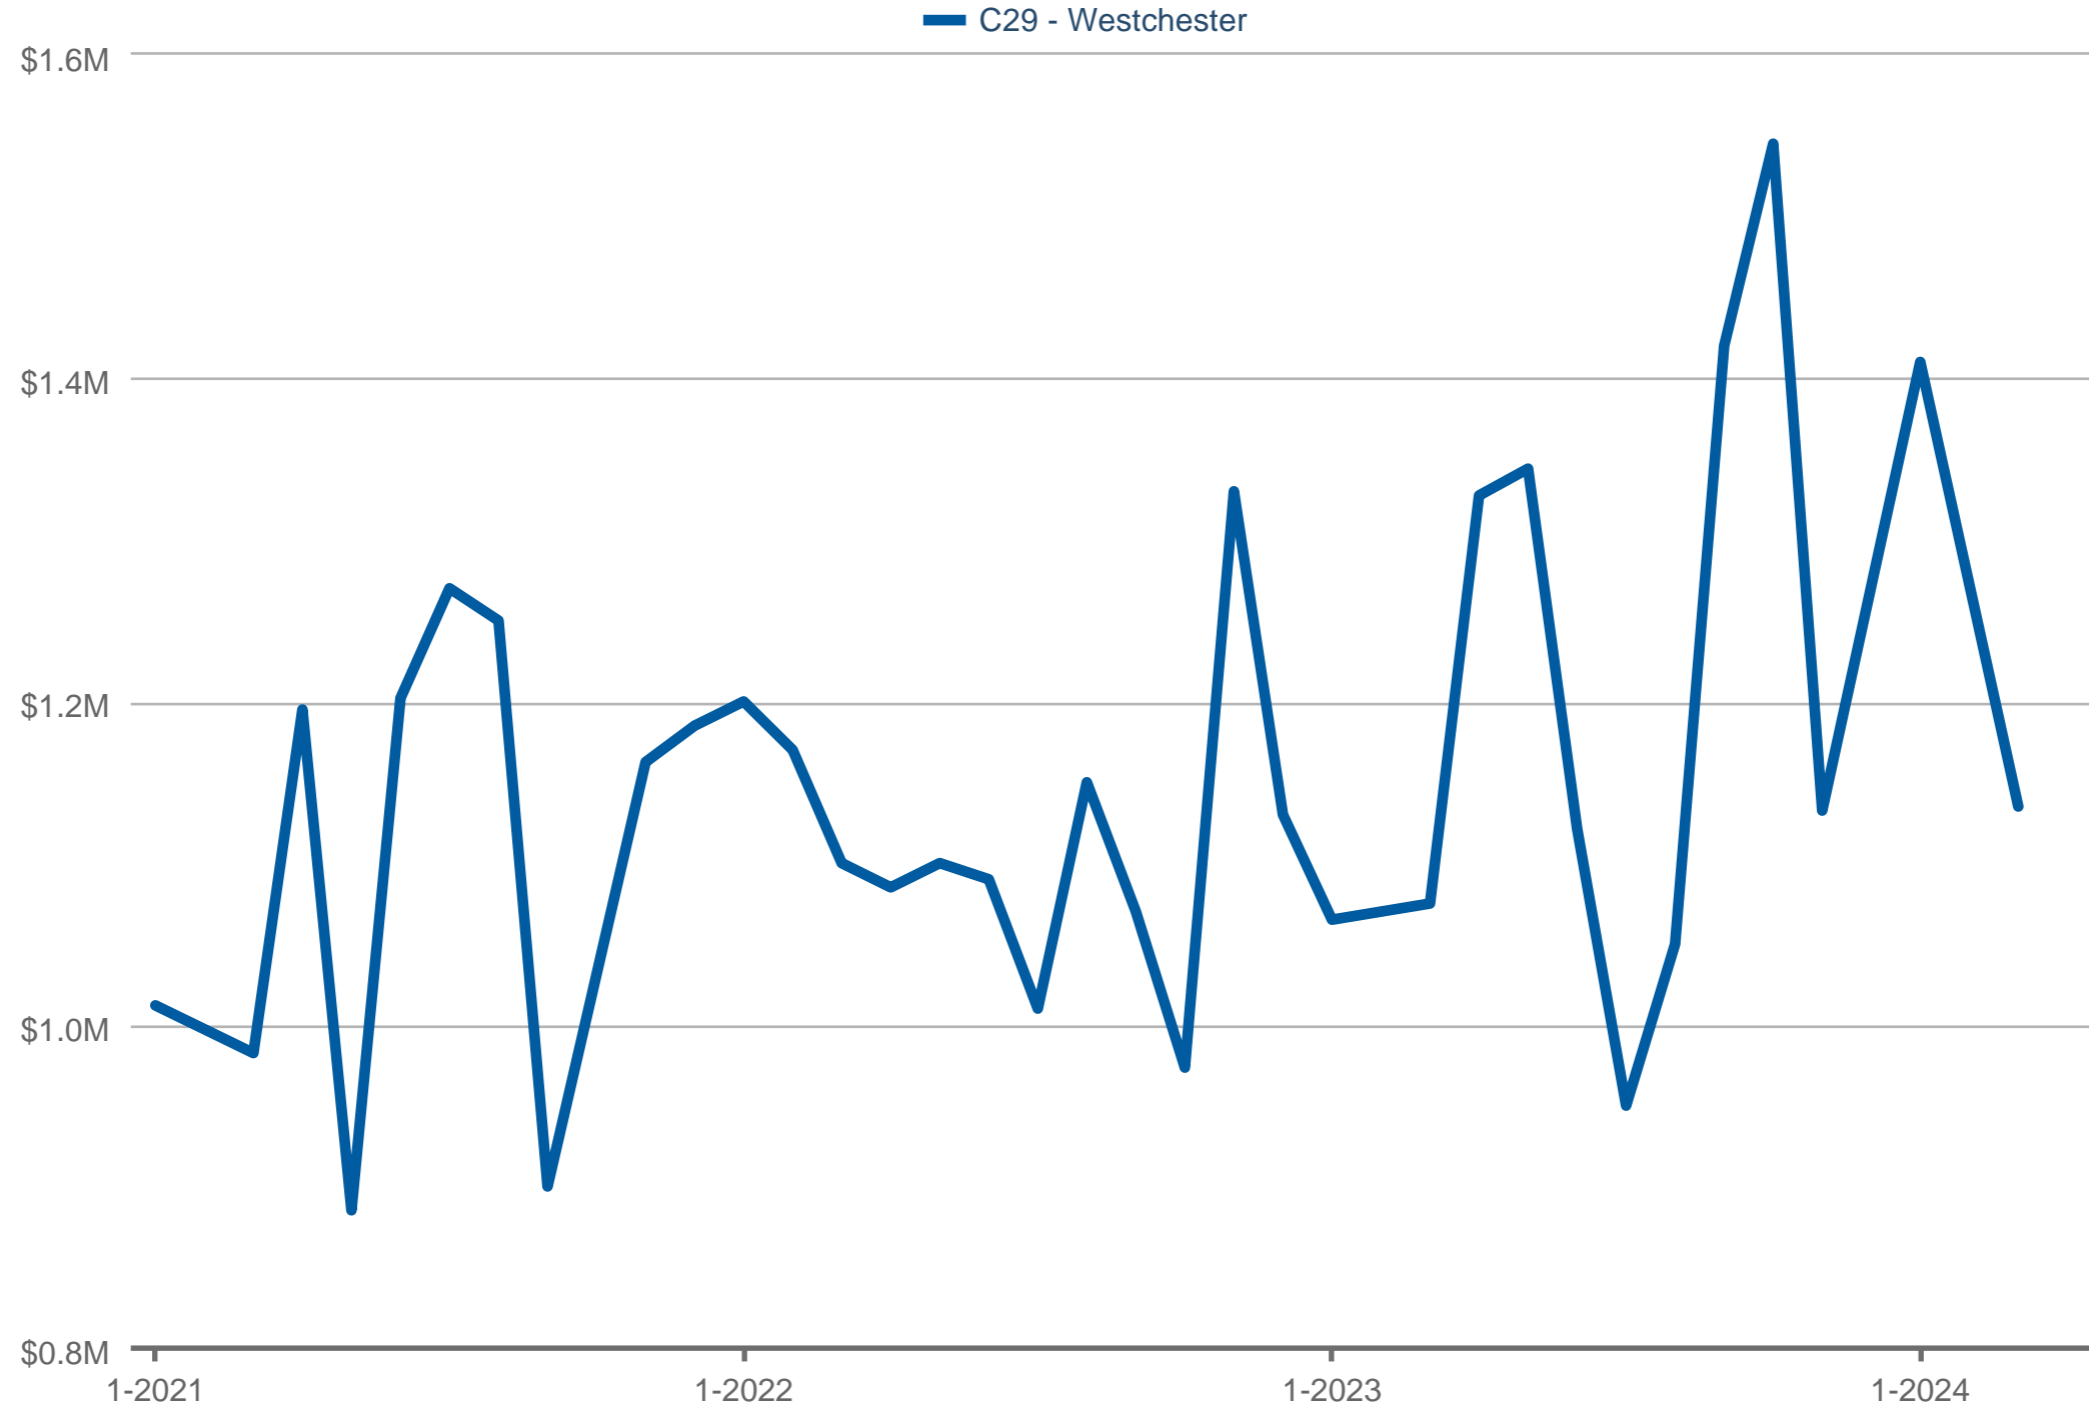

Median Sales Price

C29 - Westchester: 2 Bedrooms, Residential, Single Family
 Each data point is one month of activity. Data is from May 20, 2024.