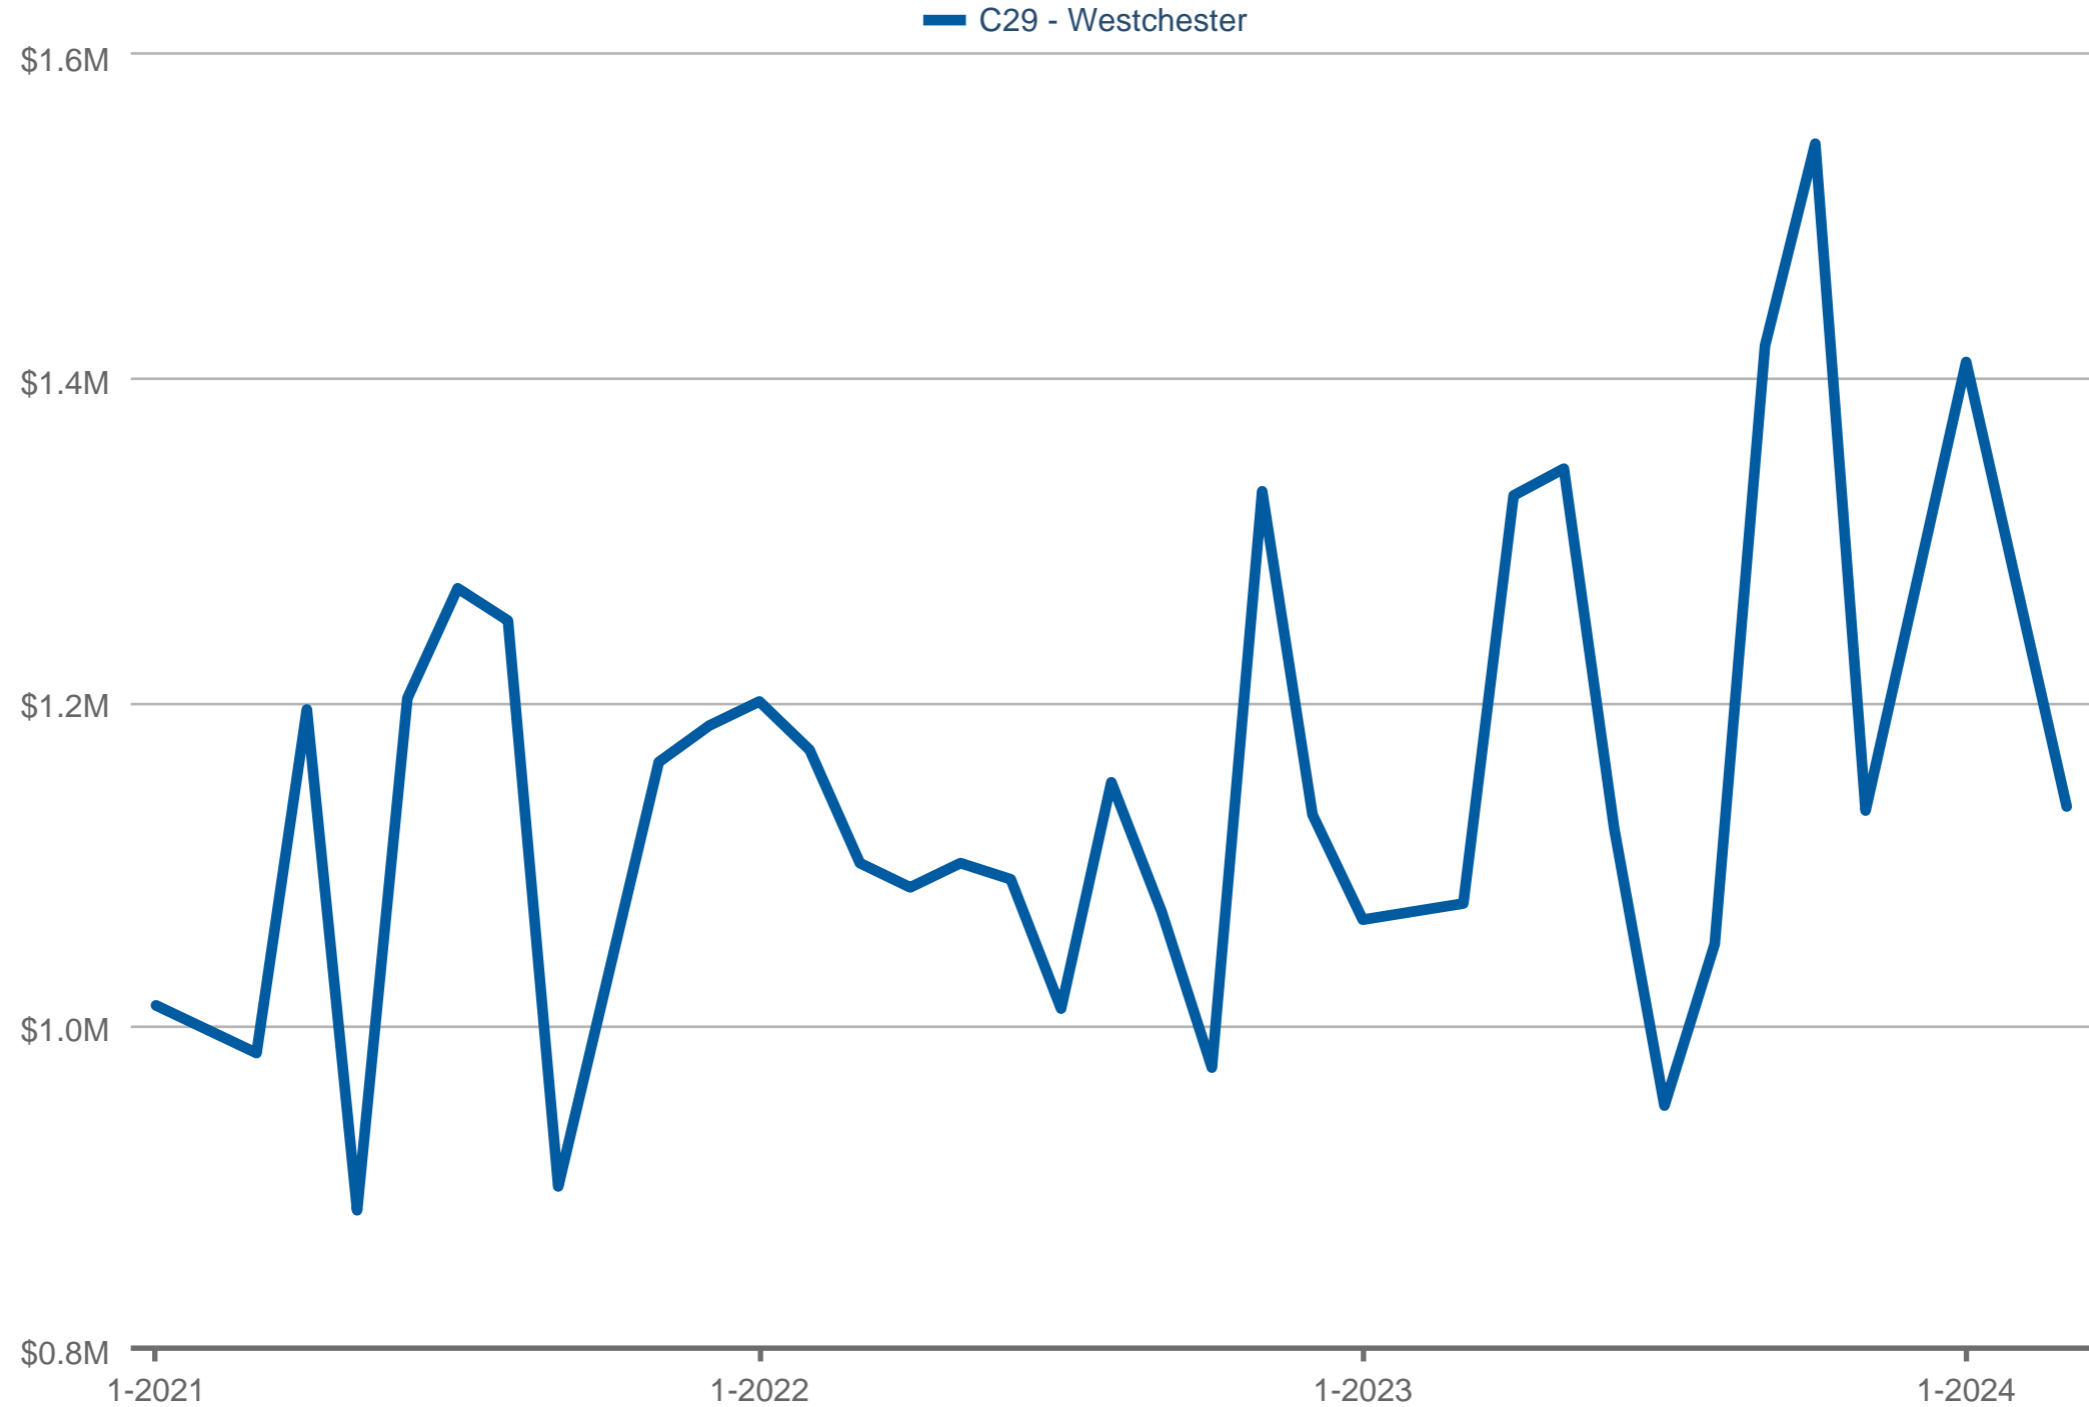

### Median Sales Price

C29 - Westchester: 2 Bedrooms, Residential, Single Family  
 Each data point is one month of activity. Data is from April 19, 2024.