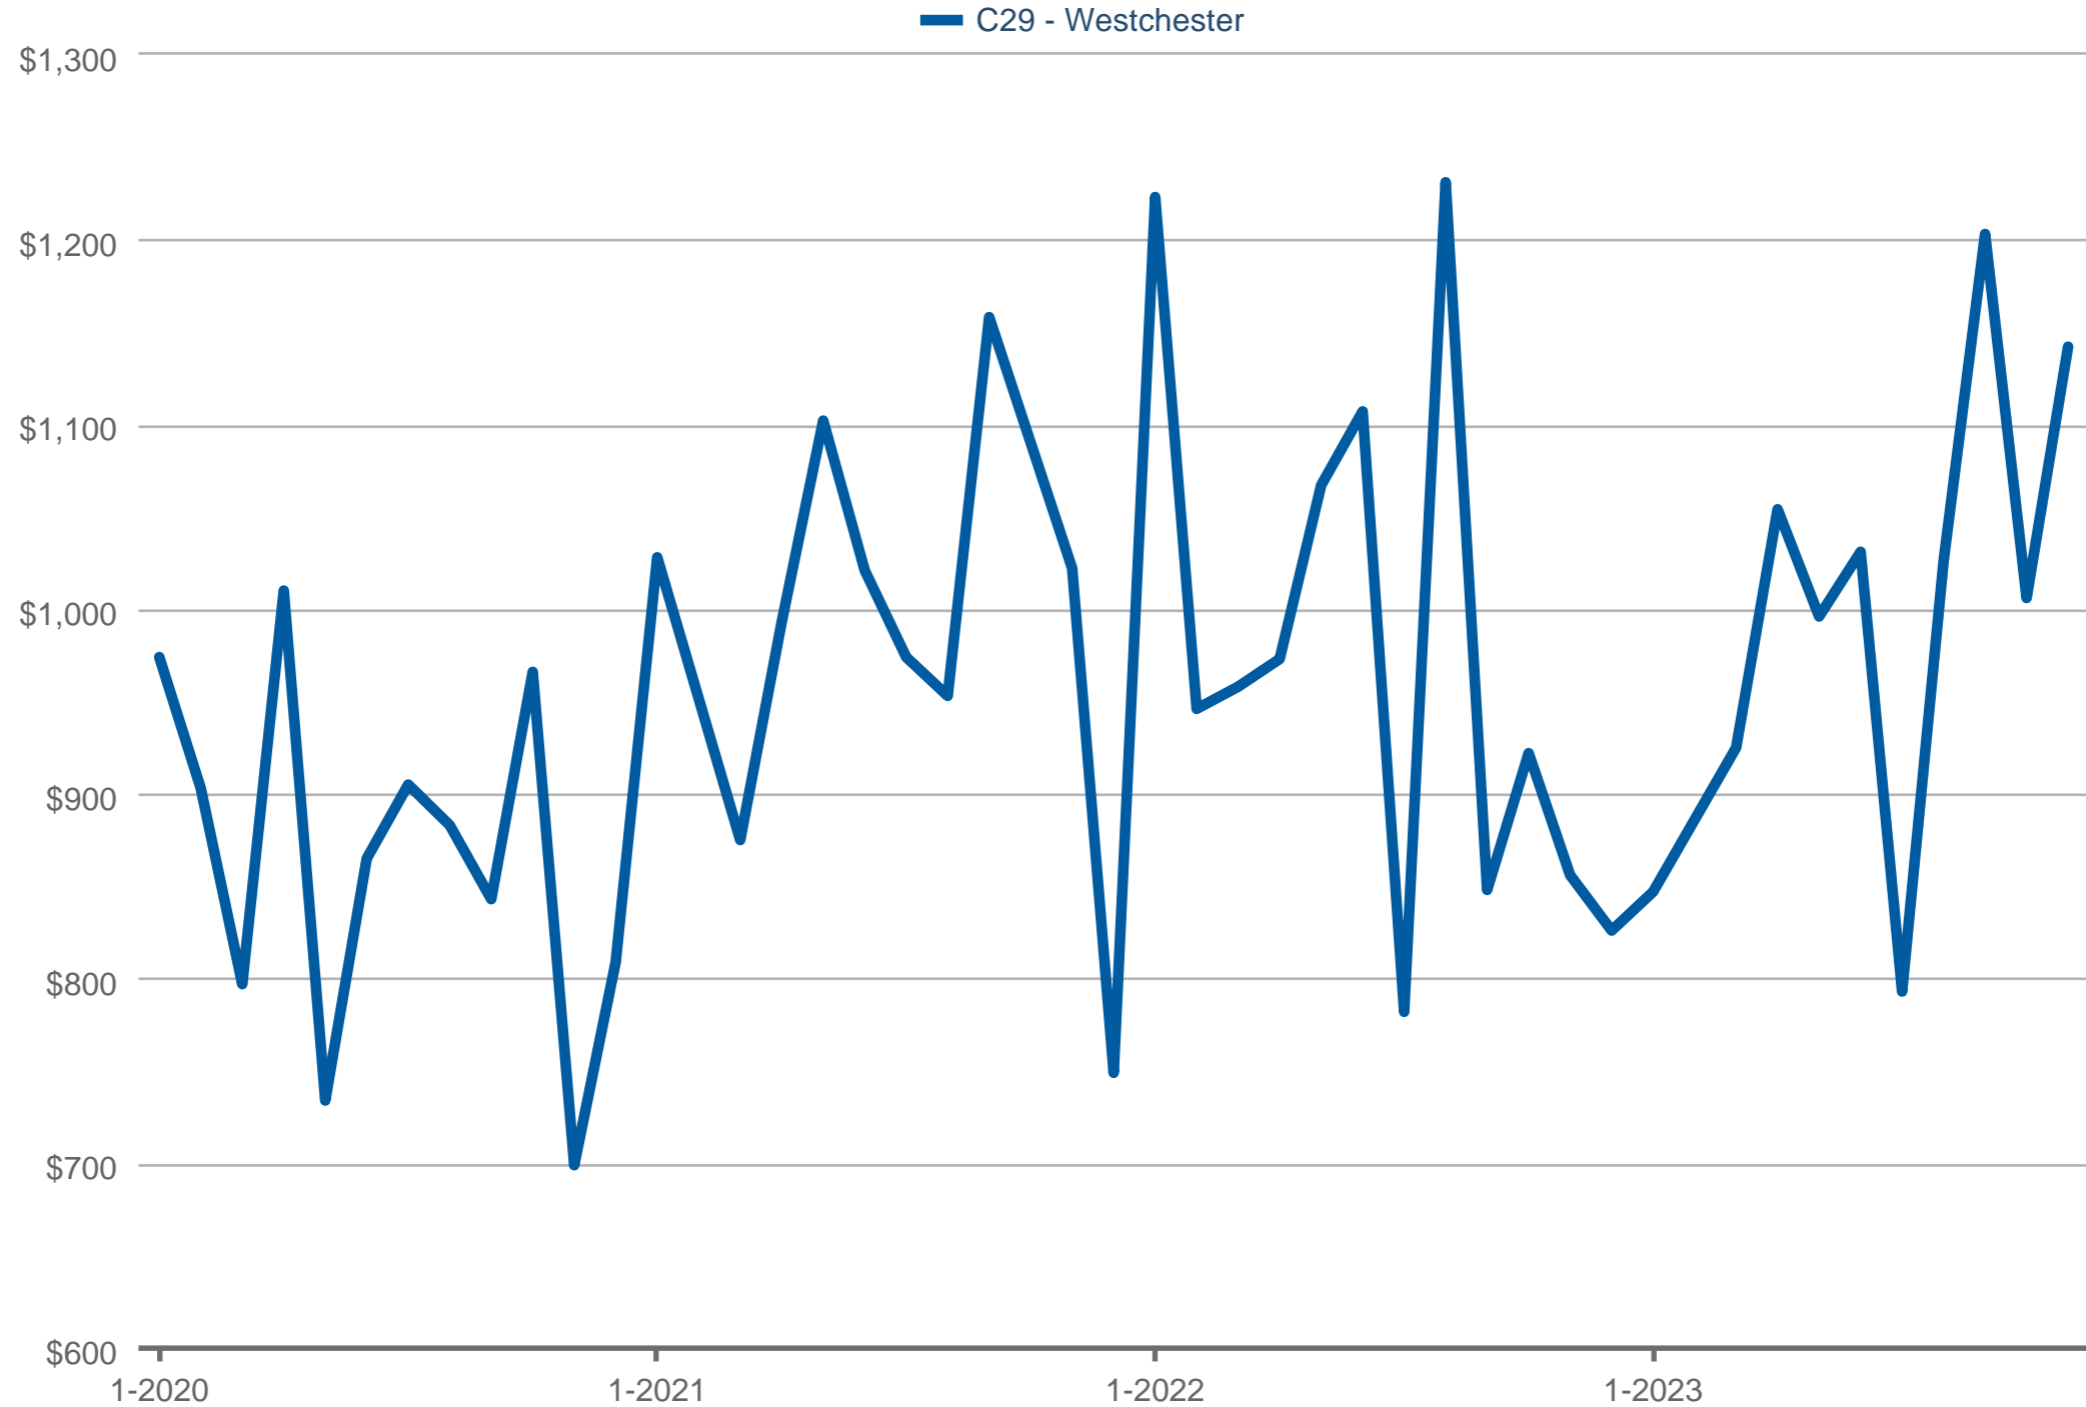

buy. sell. residential in silicon beach

Median Price Per Square Foot

C29 - Westchester: 2 Bedrooms, Residential, Single Family
 Each data point is one month of activity. Data is from December 10, 2023.