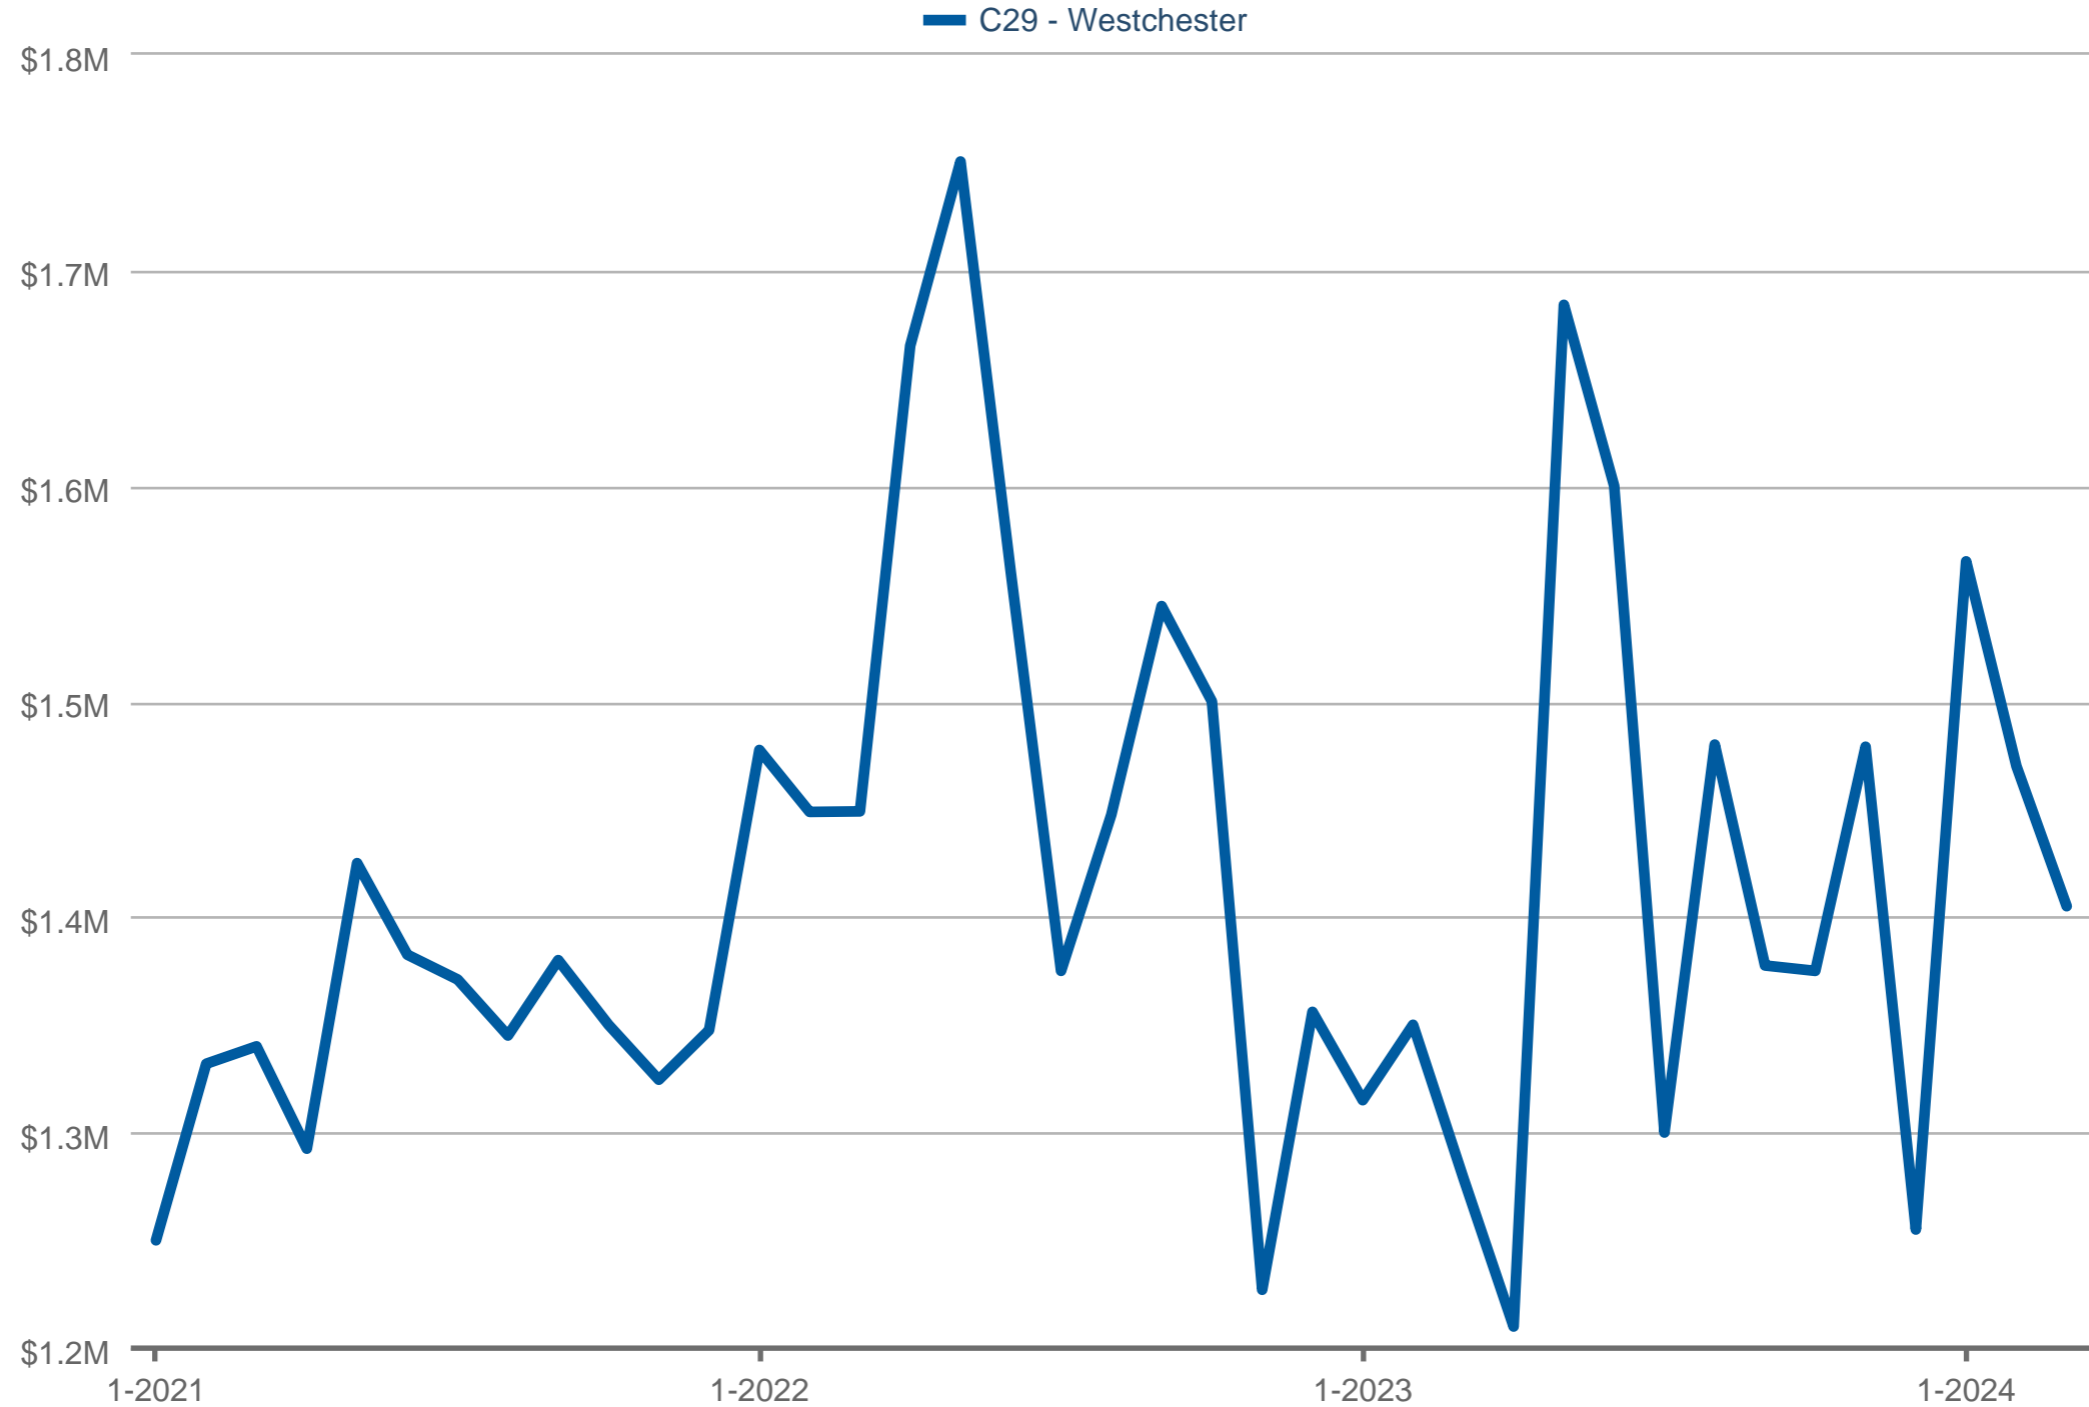

### Median Sales Price

C29 - Westchester: 3 Bedrooms, Residential, Single Family  
 Each data point is one month of activity. Data is from April 20, 2024.