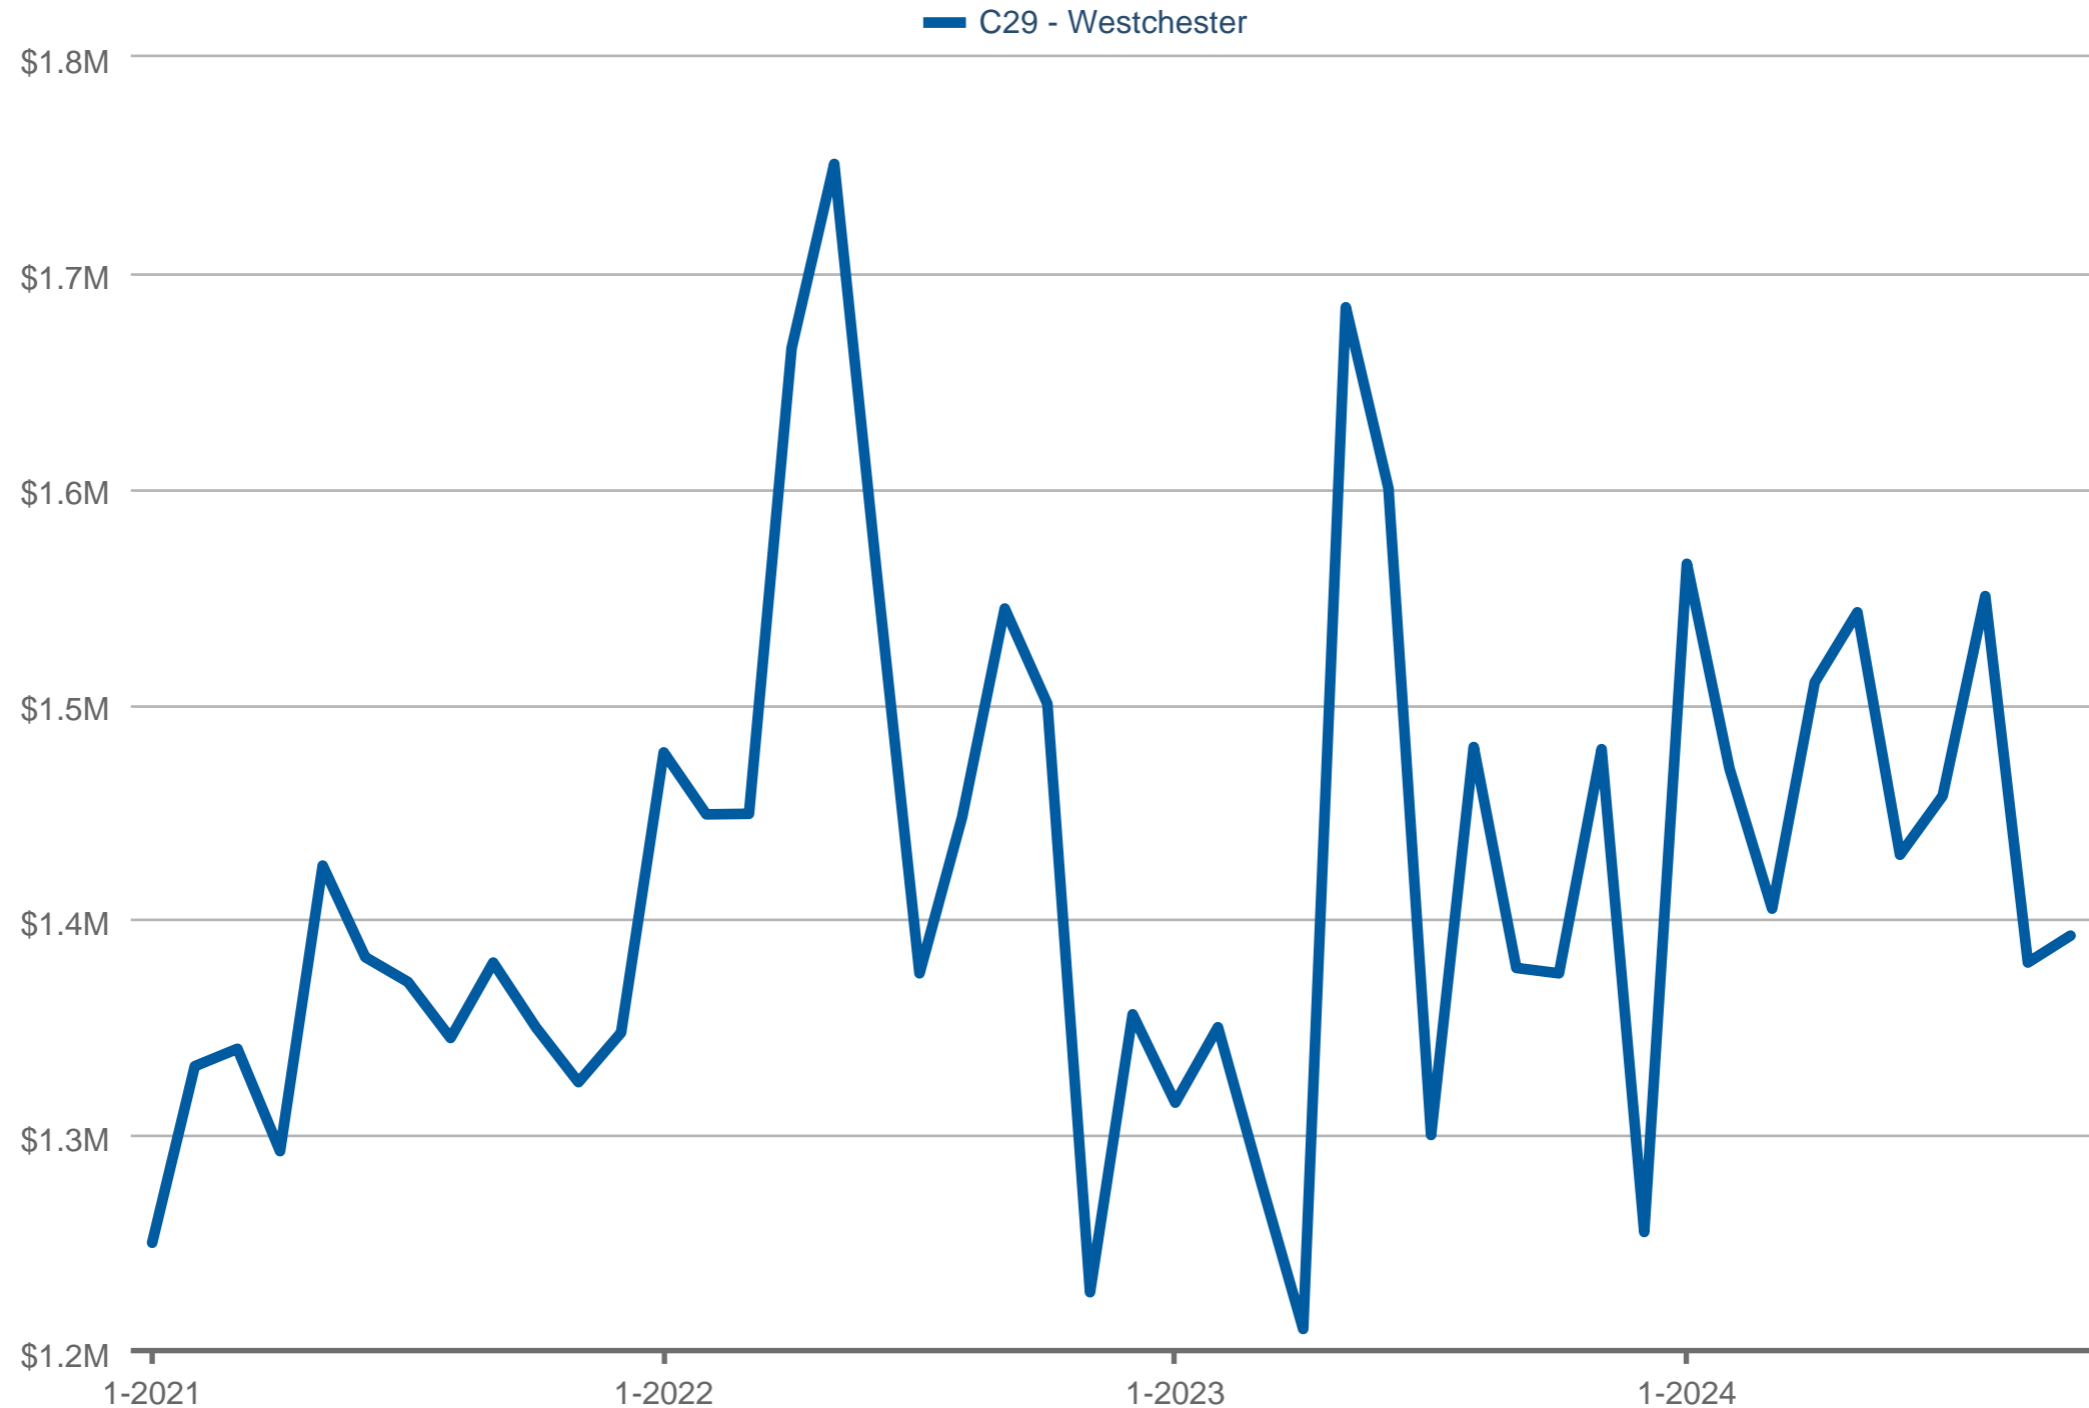

### Median Sales Price

C29 - Westchester: 3 Bedrooms, Residential, Single Family

Each data point is one month of activity. Data is from November 4, 2024.

All data is from the California Regional Multiple Listing Service, INC. InfoSparks © 2024 ShowingTime.