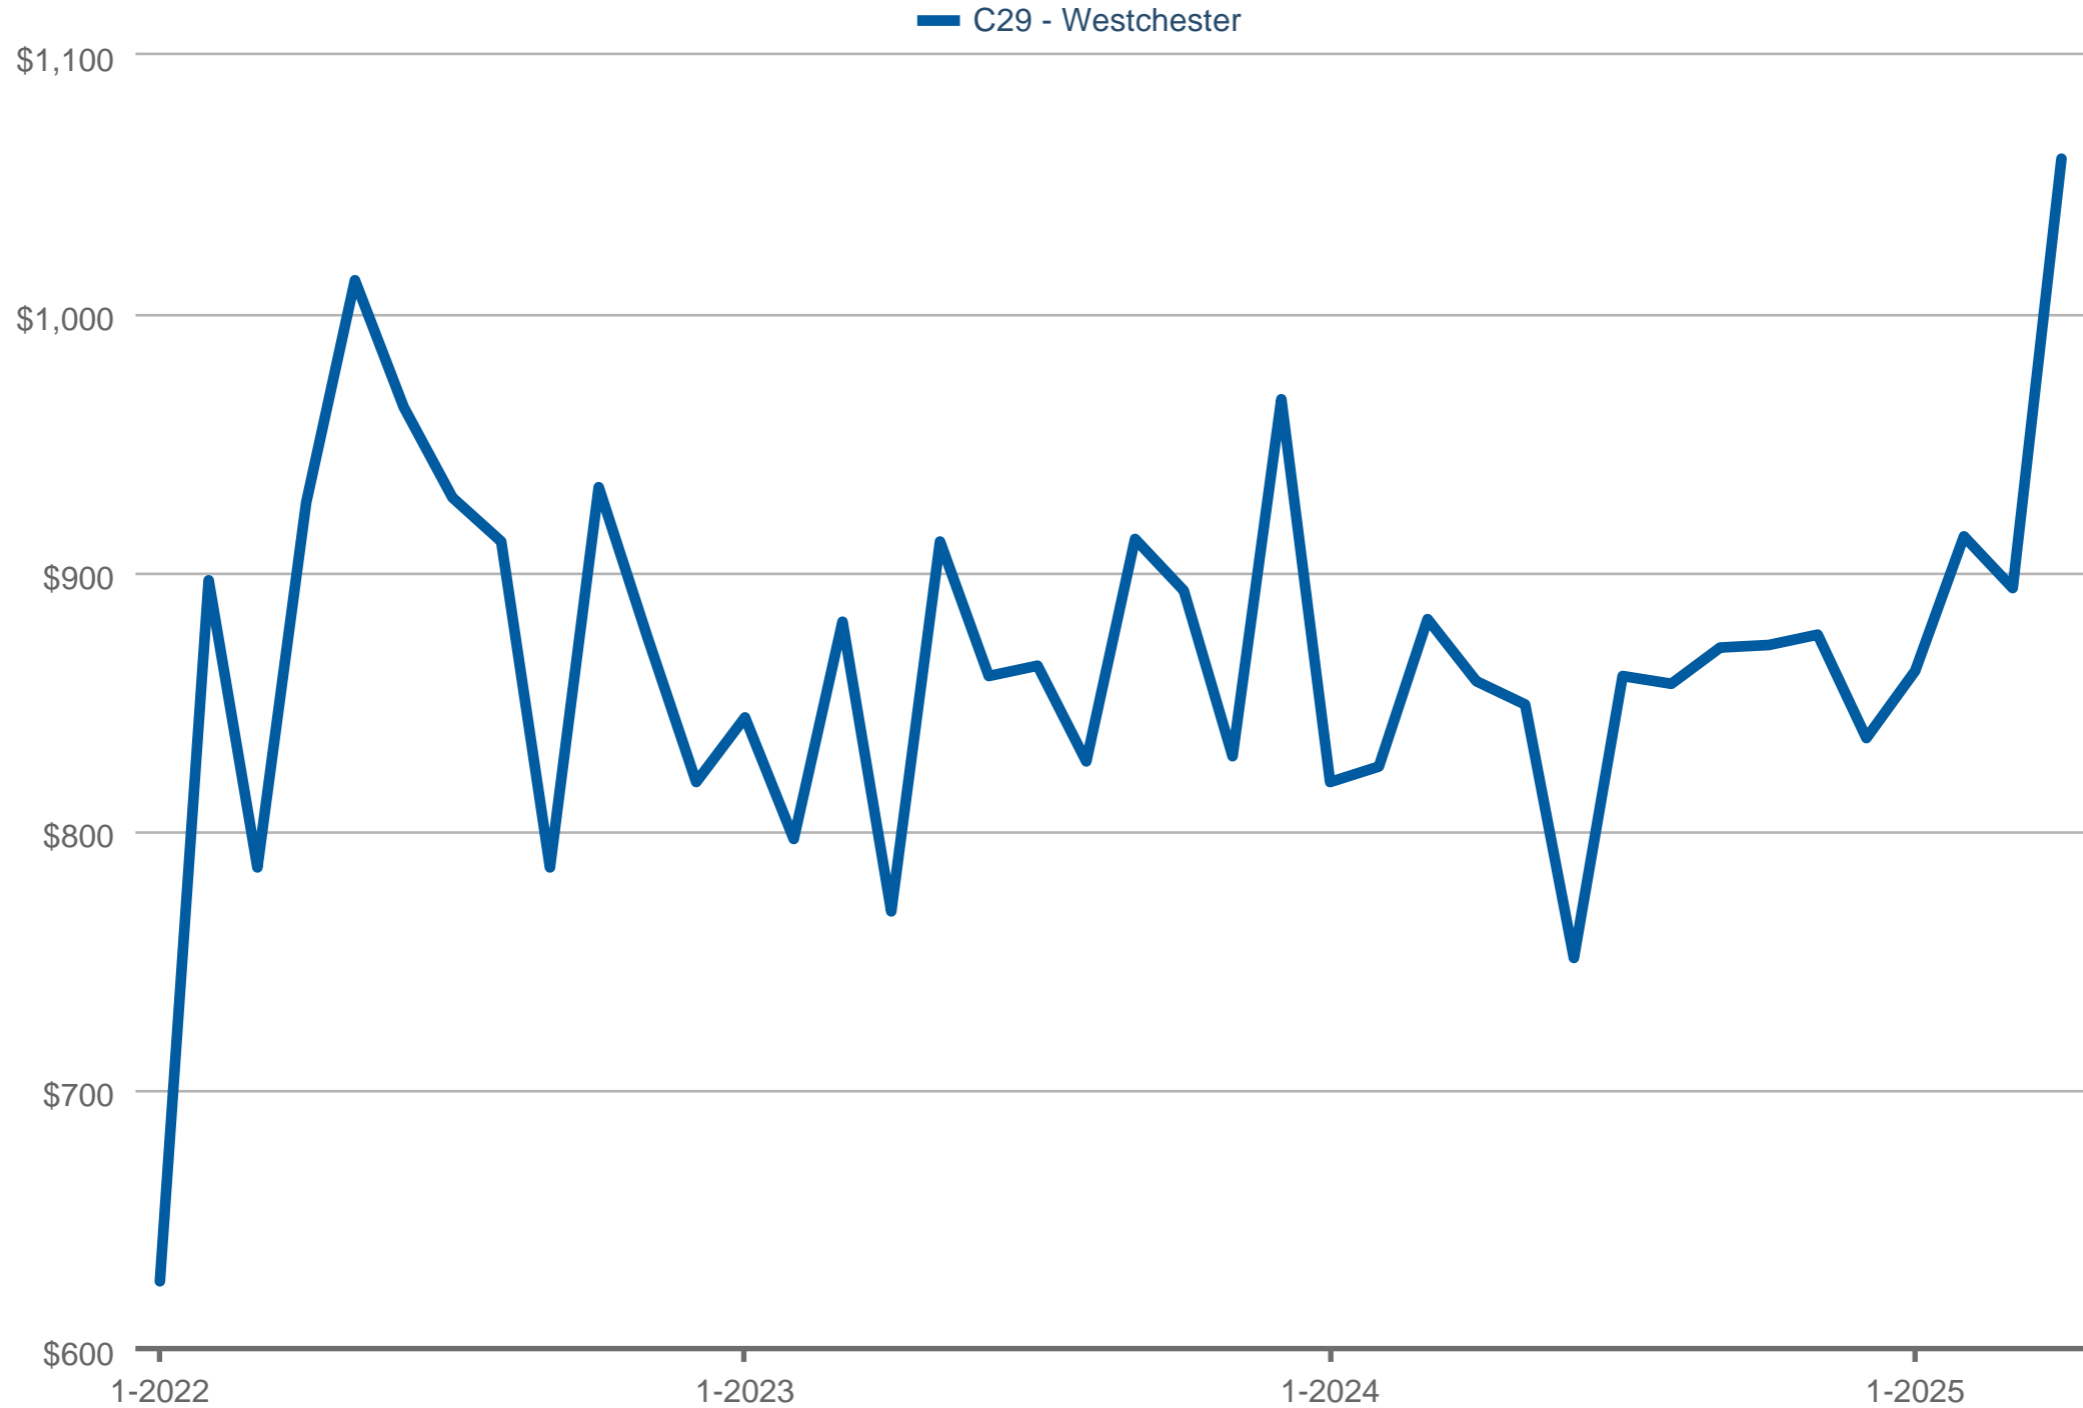

Tracy Thrower (CA DRE #01712960)

Associate Broker - Silicon Beach Properties brokered by eXp Realty

Cell: call/text 424.229.1634

www.HomesForSaleBeachCities.com

Median Price Per Square Foot

C29 - Westchester: 4 Bedrooms or More, Residential, Single Family

Each data point is one month of activity. Data is from May 17, 2025.

All data is from the California Regional Multiple Listing Service, INC. InfoSparks © 2025 ShowingTime Plus, LLC.