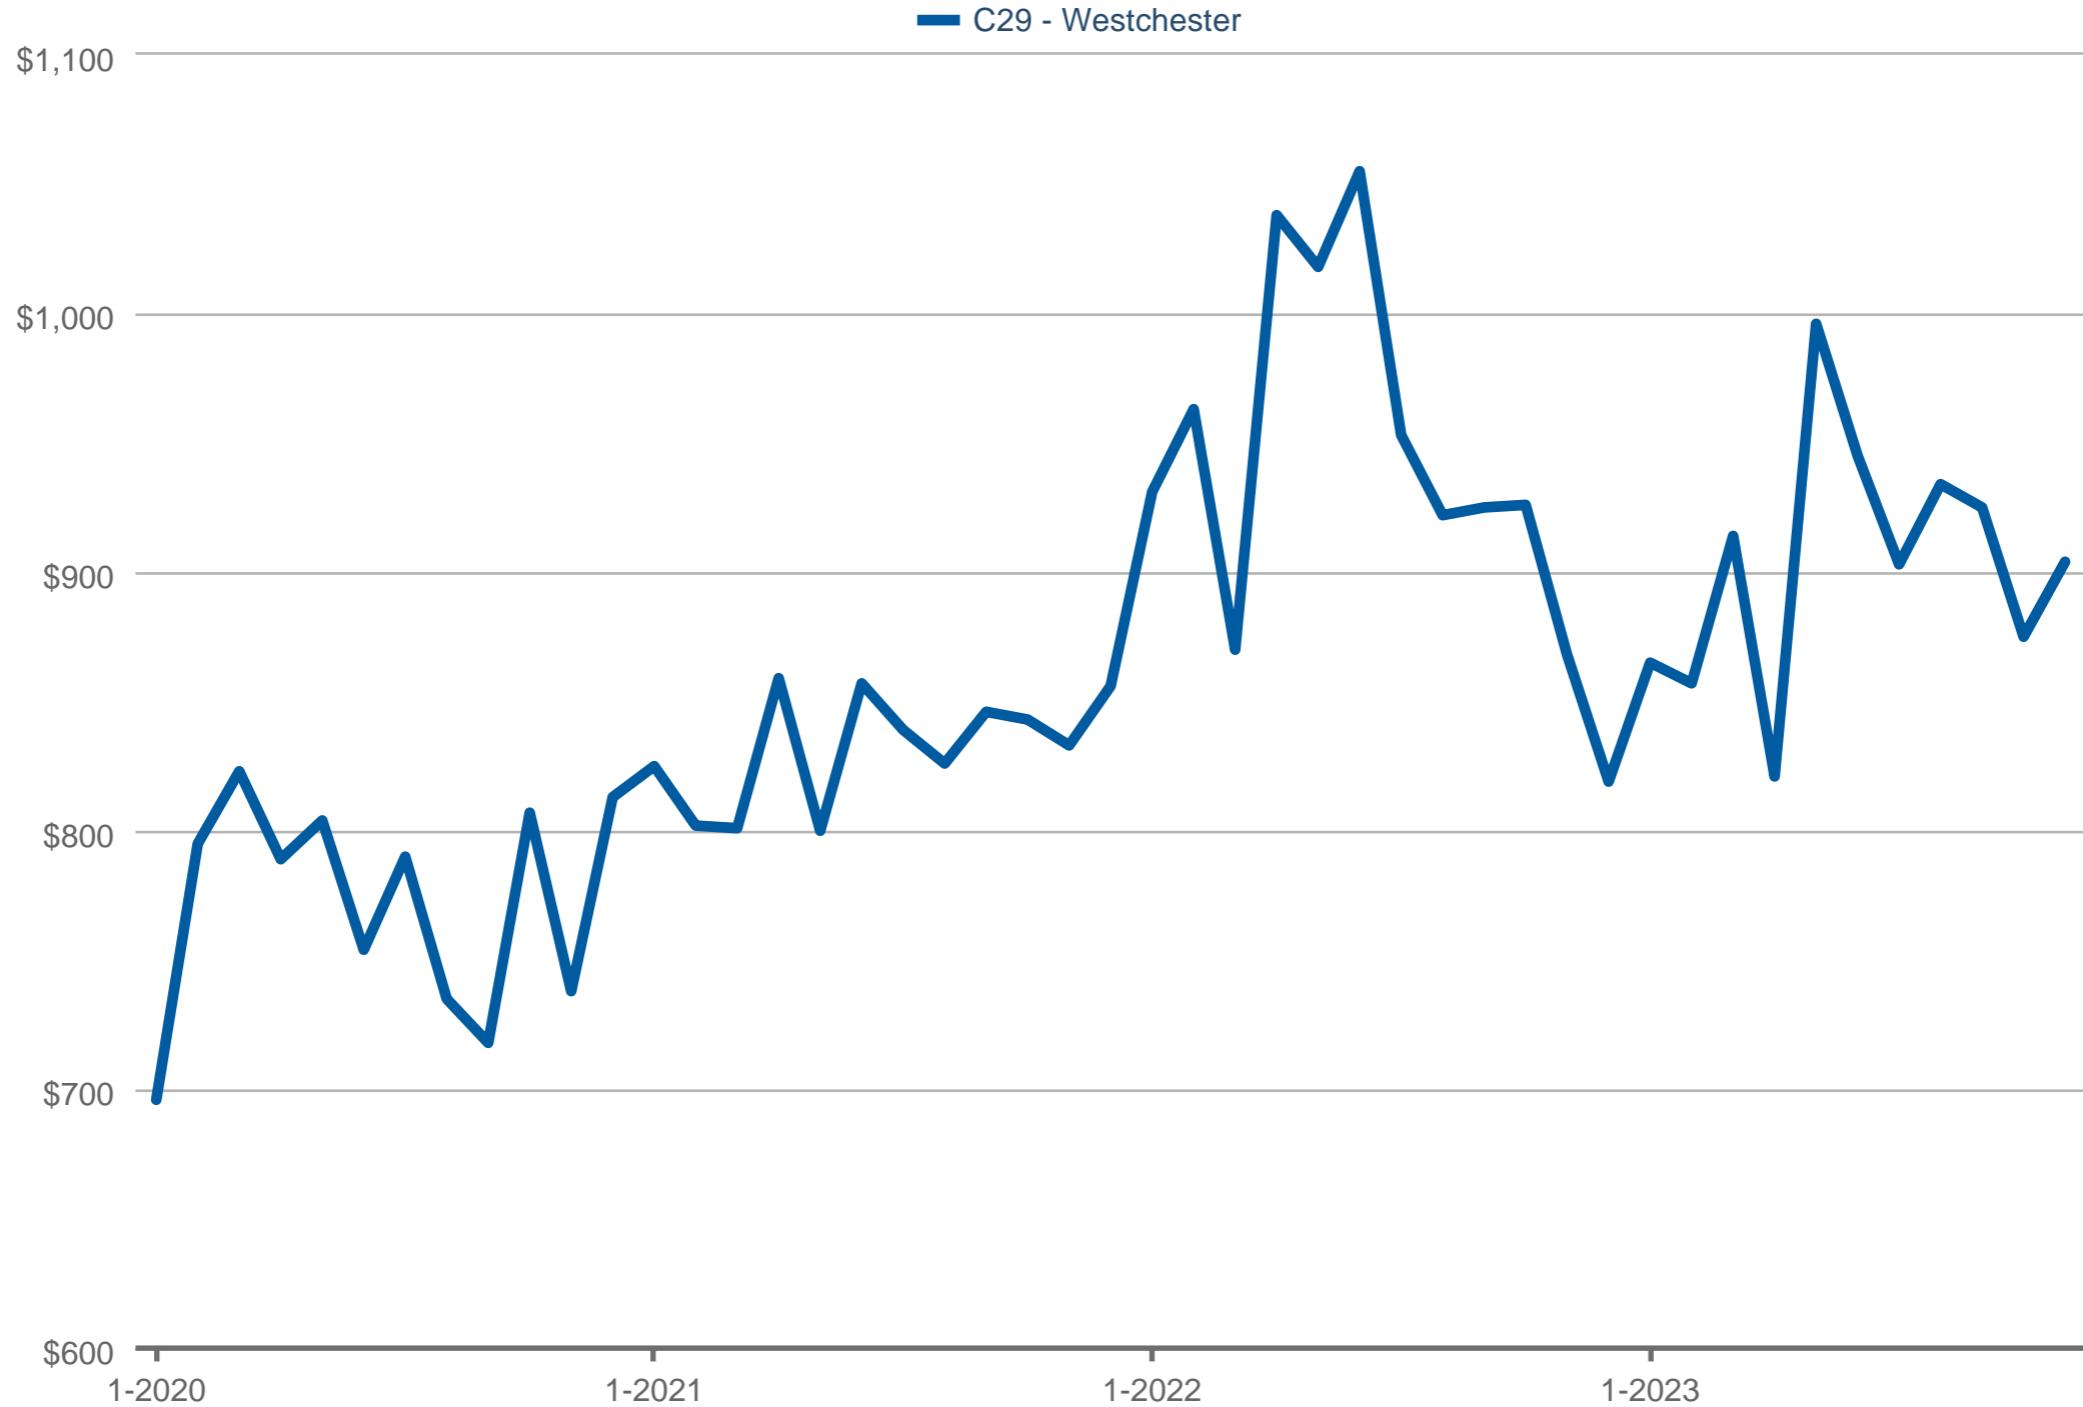

### Median Price Per Square Foot

C29 - Westchester: Residential, Single Family

Each data point is one month of activity. Data is from December 10, 2023.

All data is from the California Regional Multiple Listing Service, INC. InfoSparks © 2023 ShowingTime.