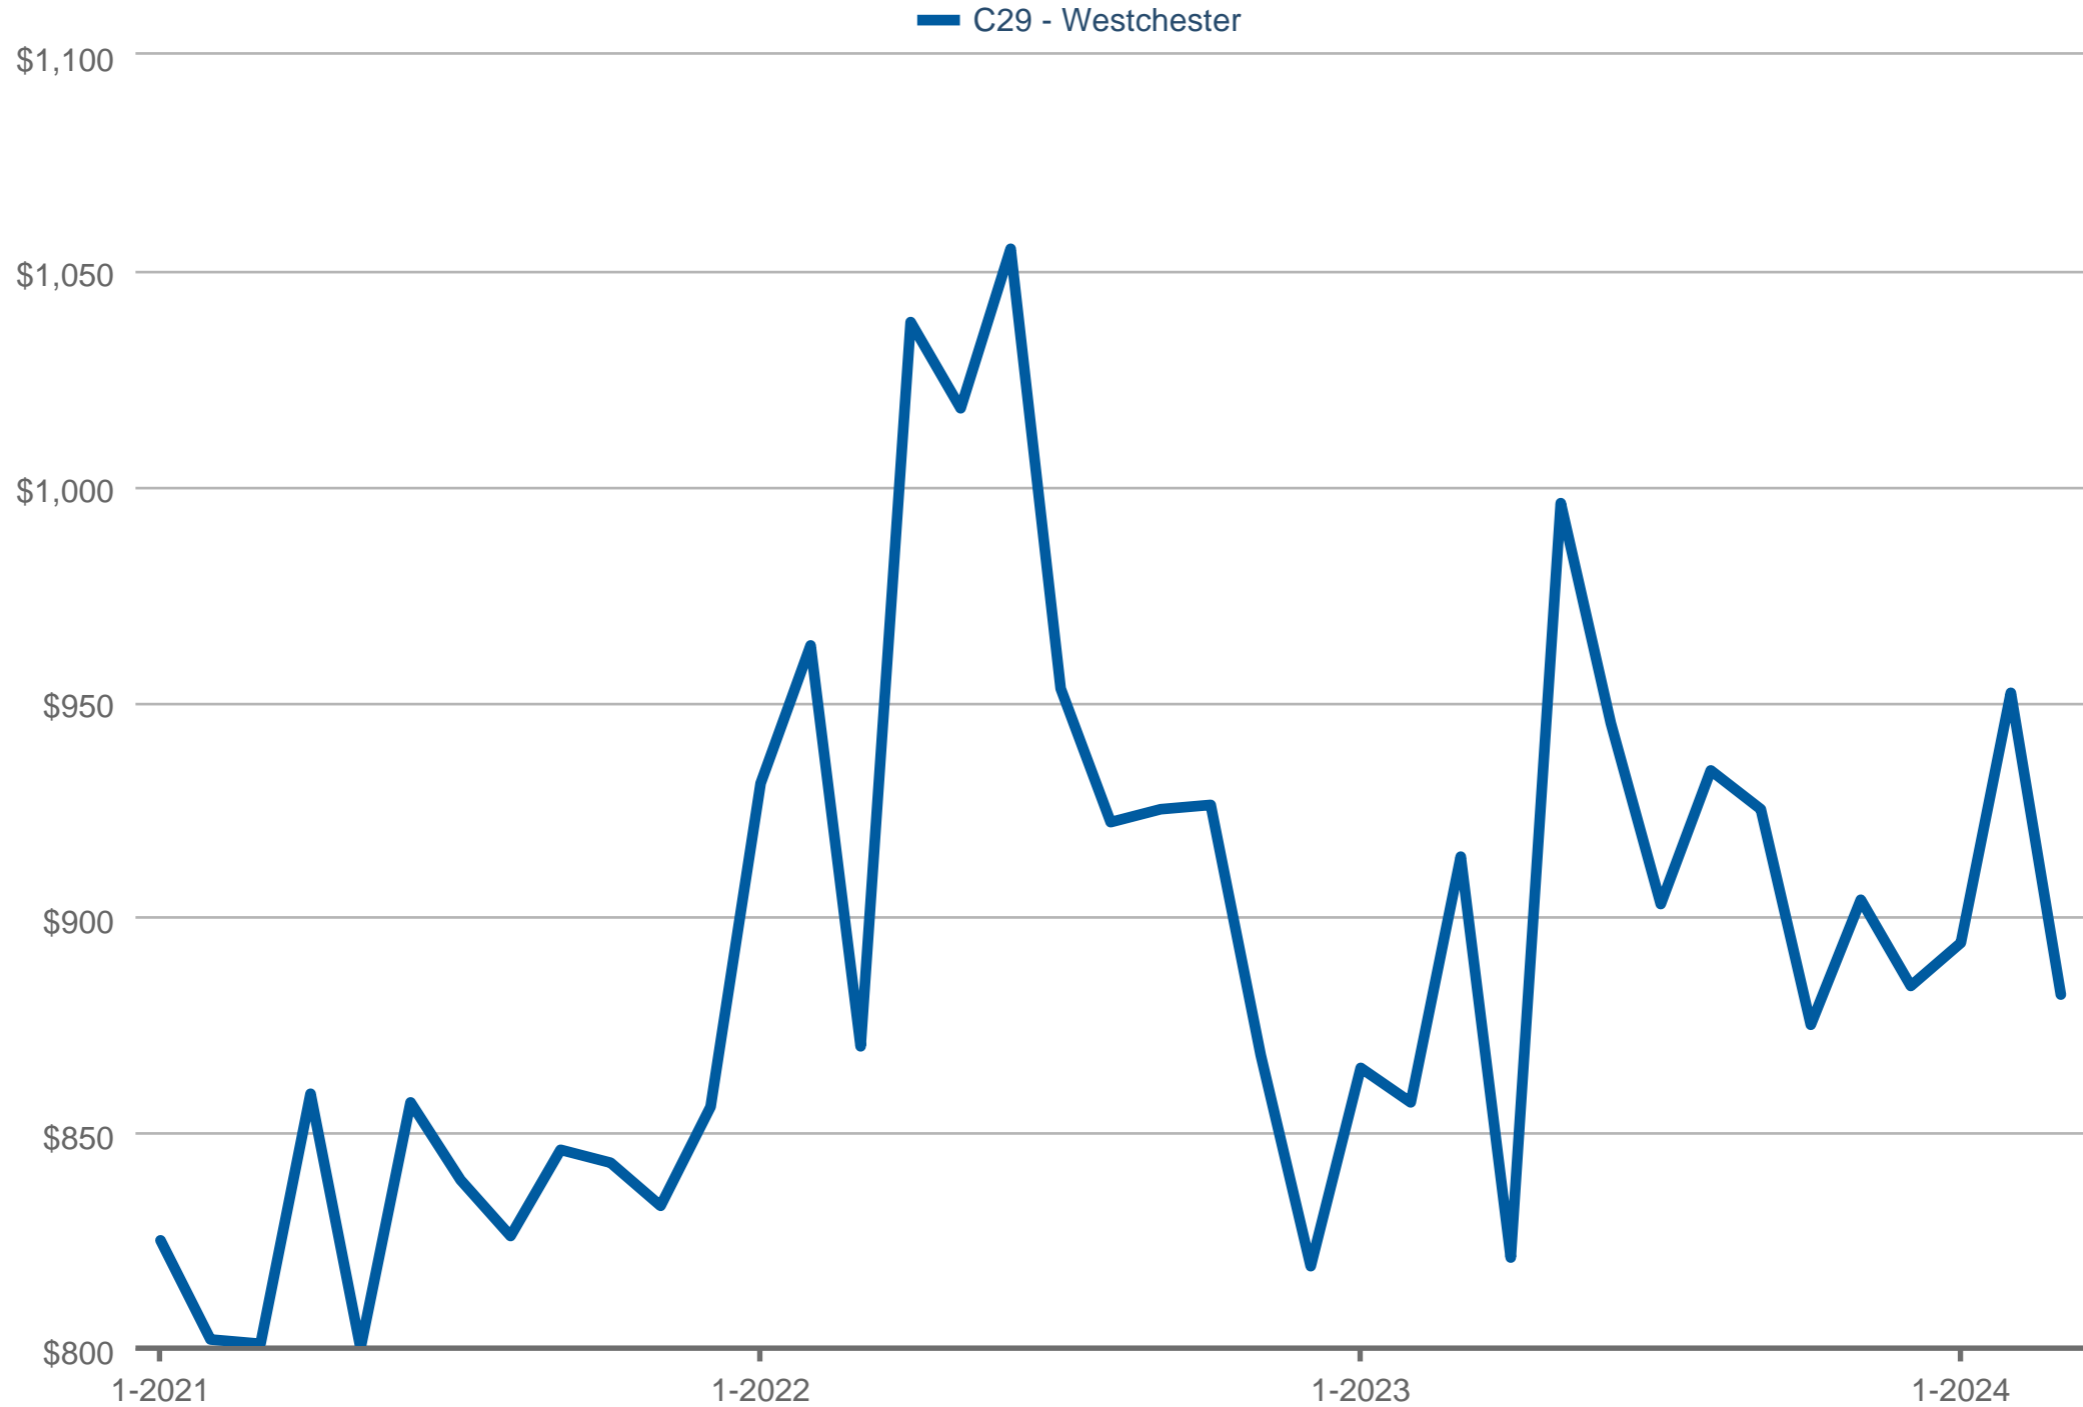

buy. sell. residential in silicon beach

Median Price Per Square Foot

C29 - Westchester: Residential, Single Family

Each data point is one month of activity. Data is from April 25, 2024.