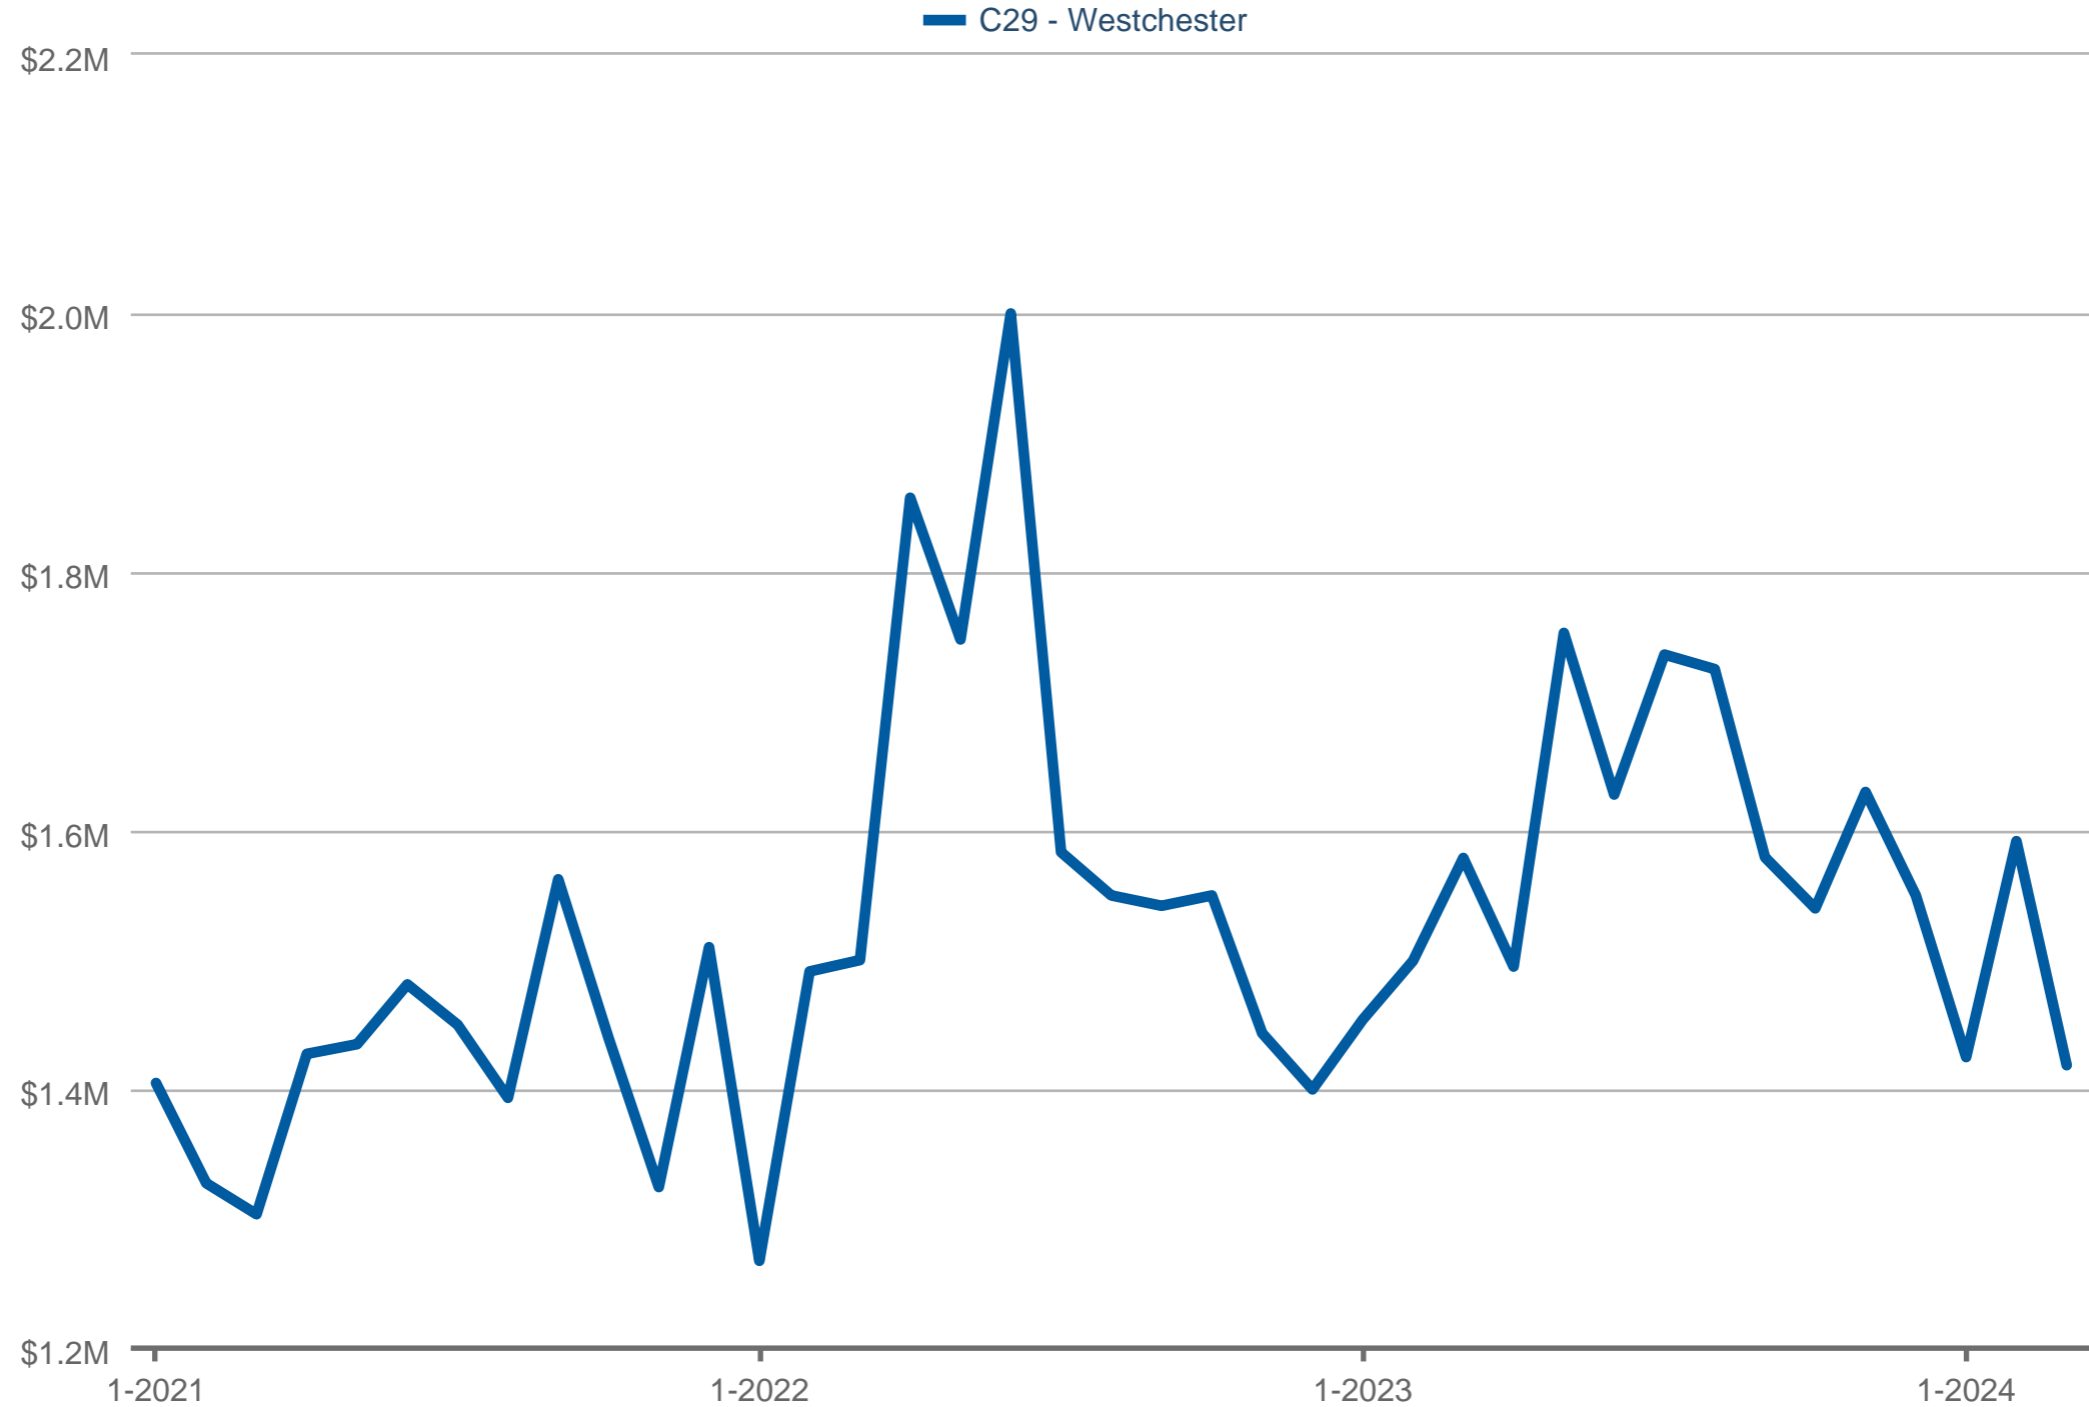

buy. sell. residential in silicon beach

Median Sales Price

C29 - Westchester: Residential, Single Family

Each data point is one month of activity. Data is from April 26, 2024.

All data is from the California Regional Multiple Listing Service, INC. InfoSparks © 2024 ShowingTime.