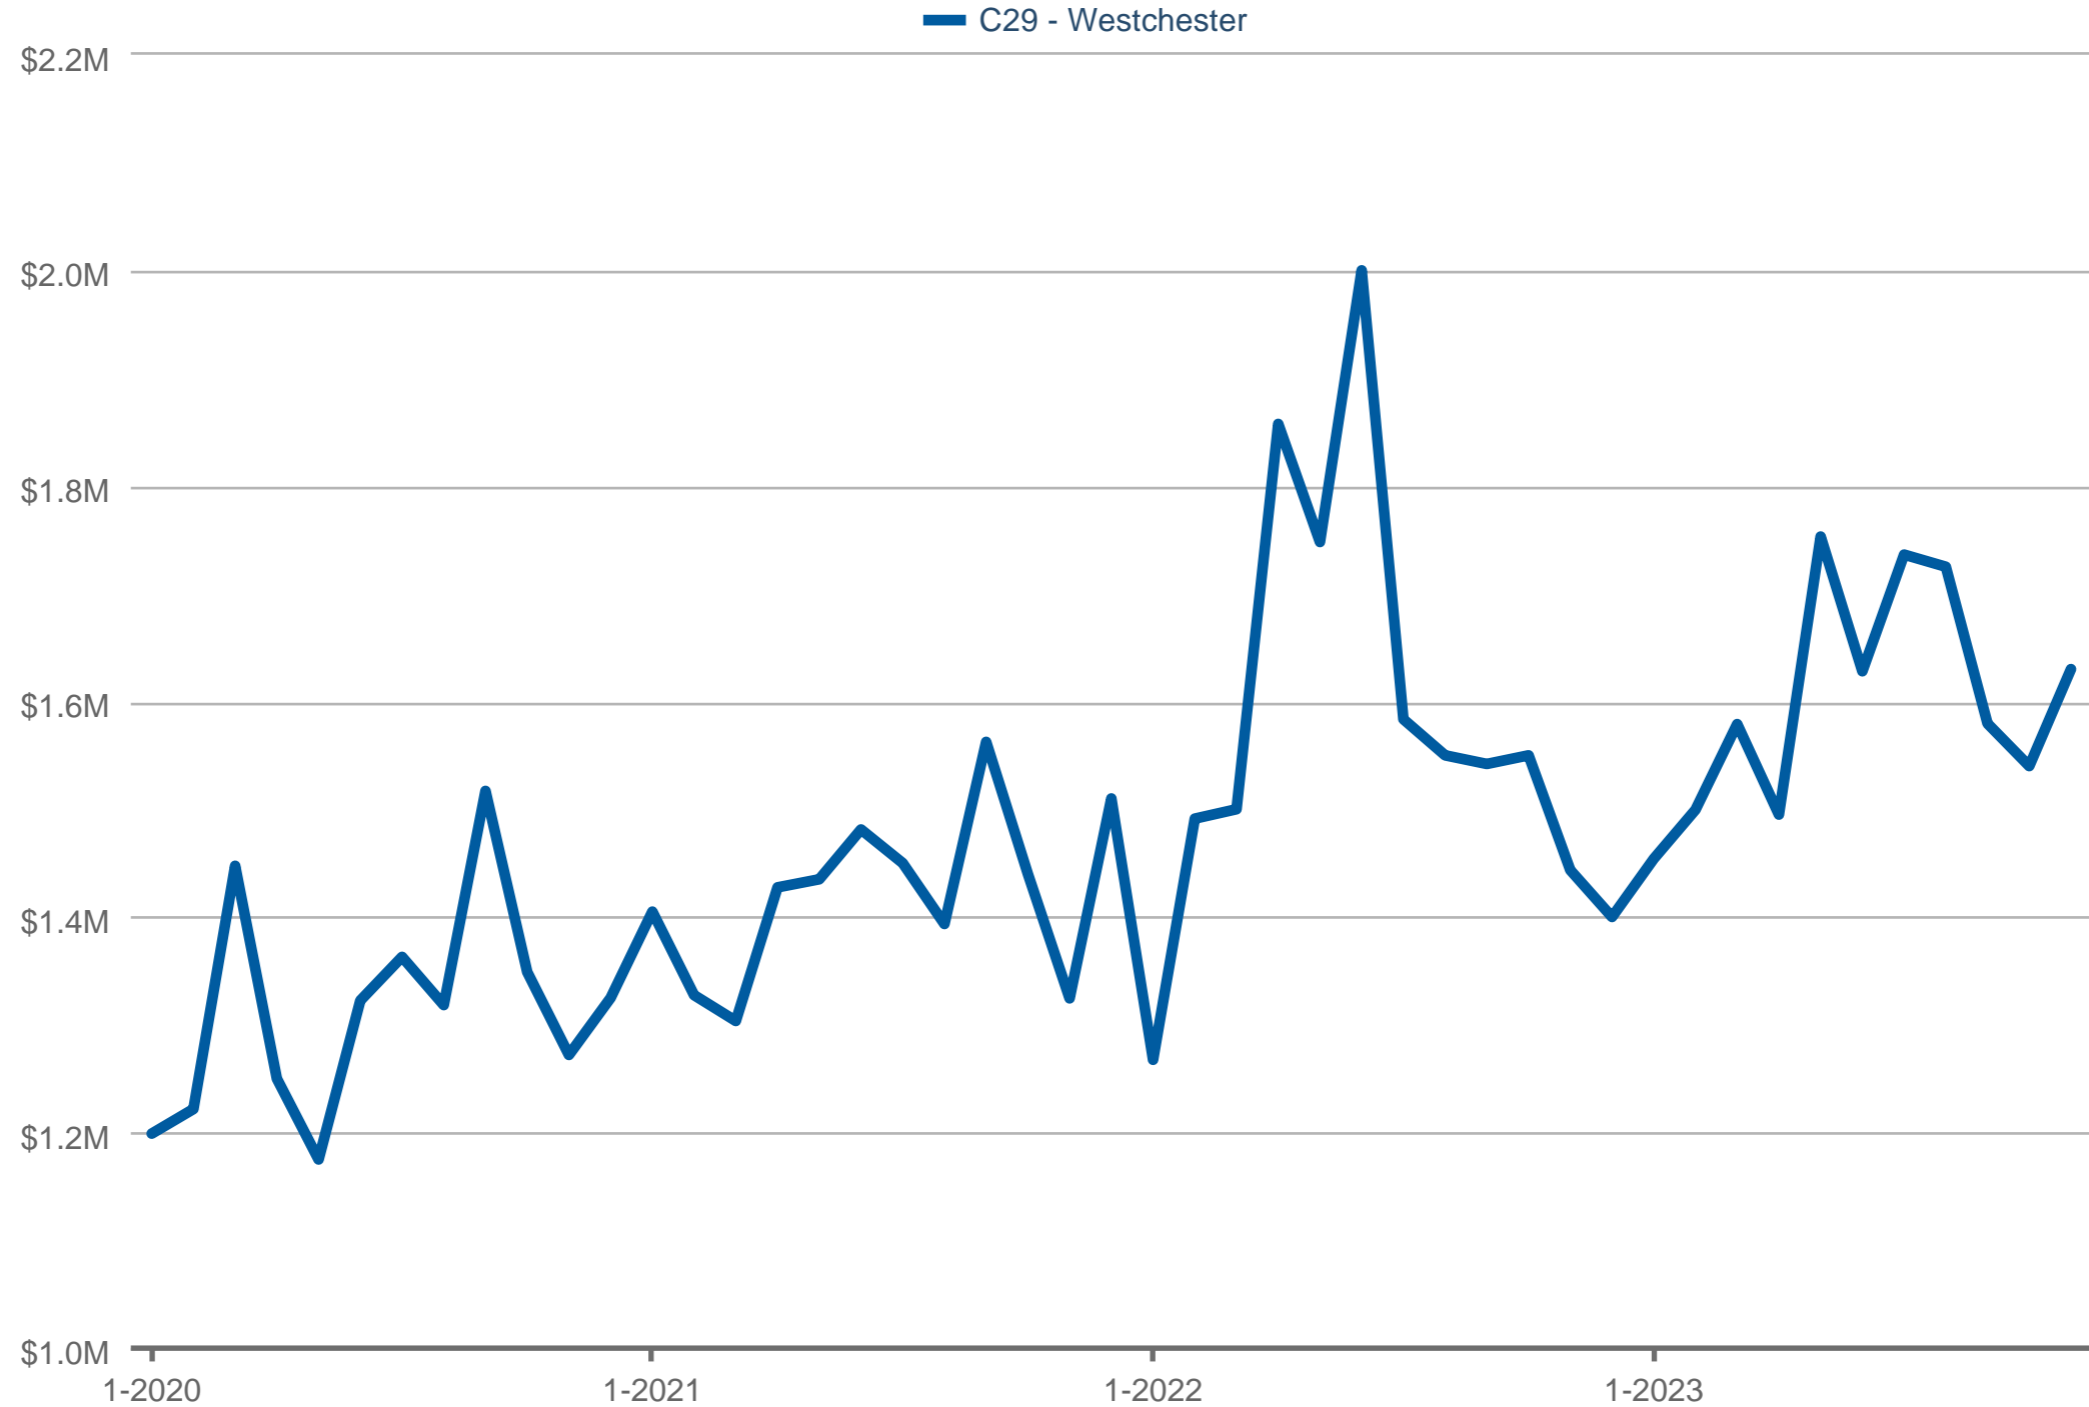

buy. sell. residential in silicon beach

Median Sales Price

C29 - Westchester: Residential, Single Family

Each data point is one month of activity. Data is from December 10, 2023.

All data is from the California Regional Multiple Listing Service, INC. InfoSparks © 2023 ShowingTime.