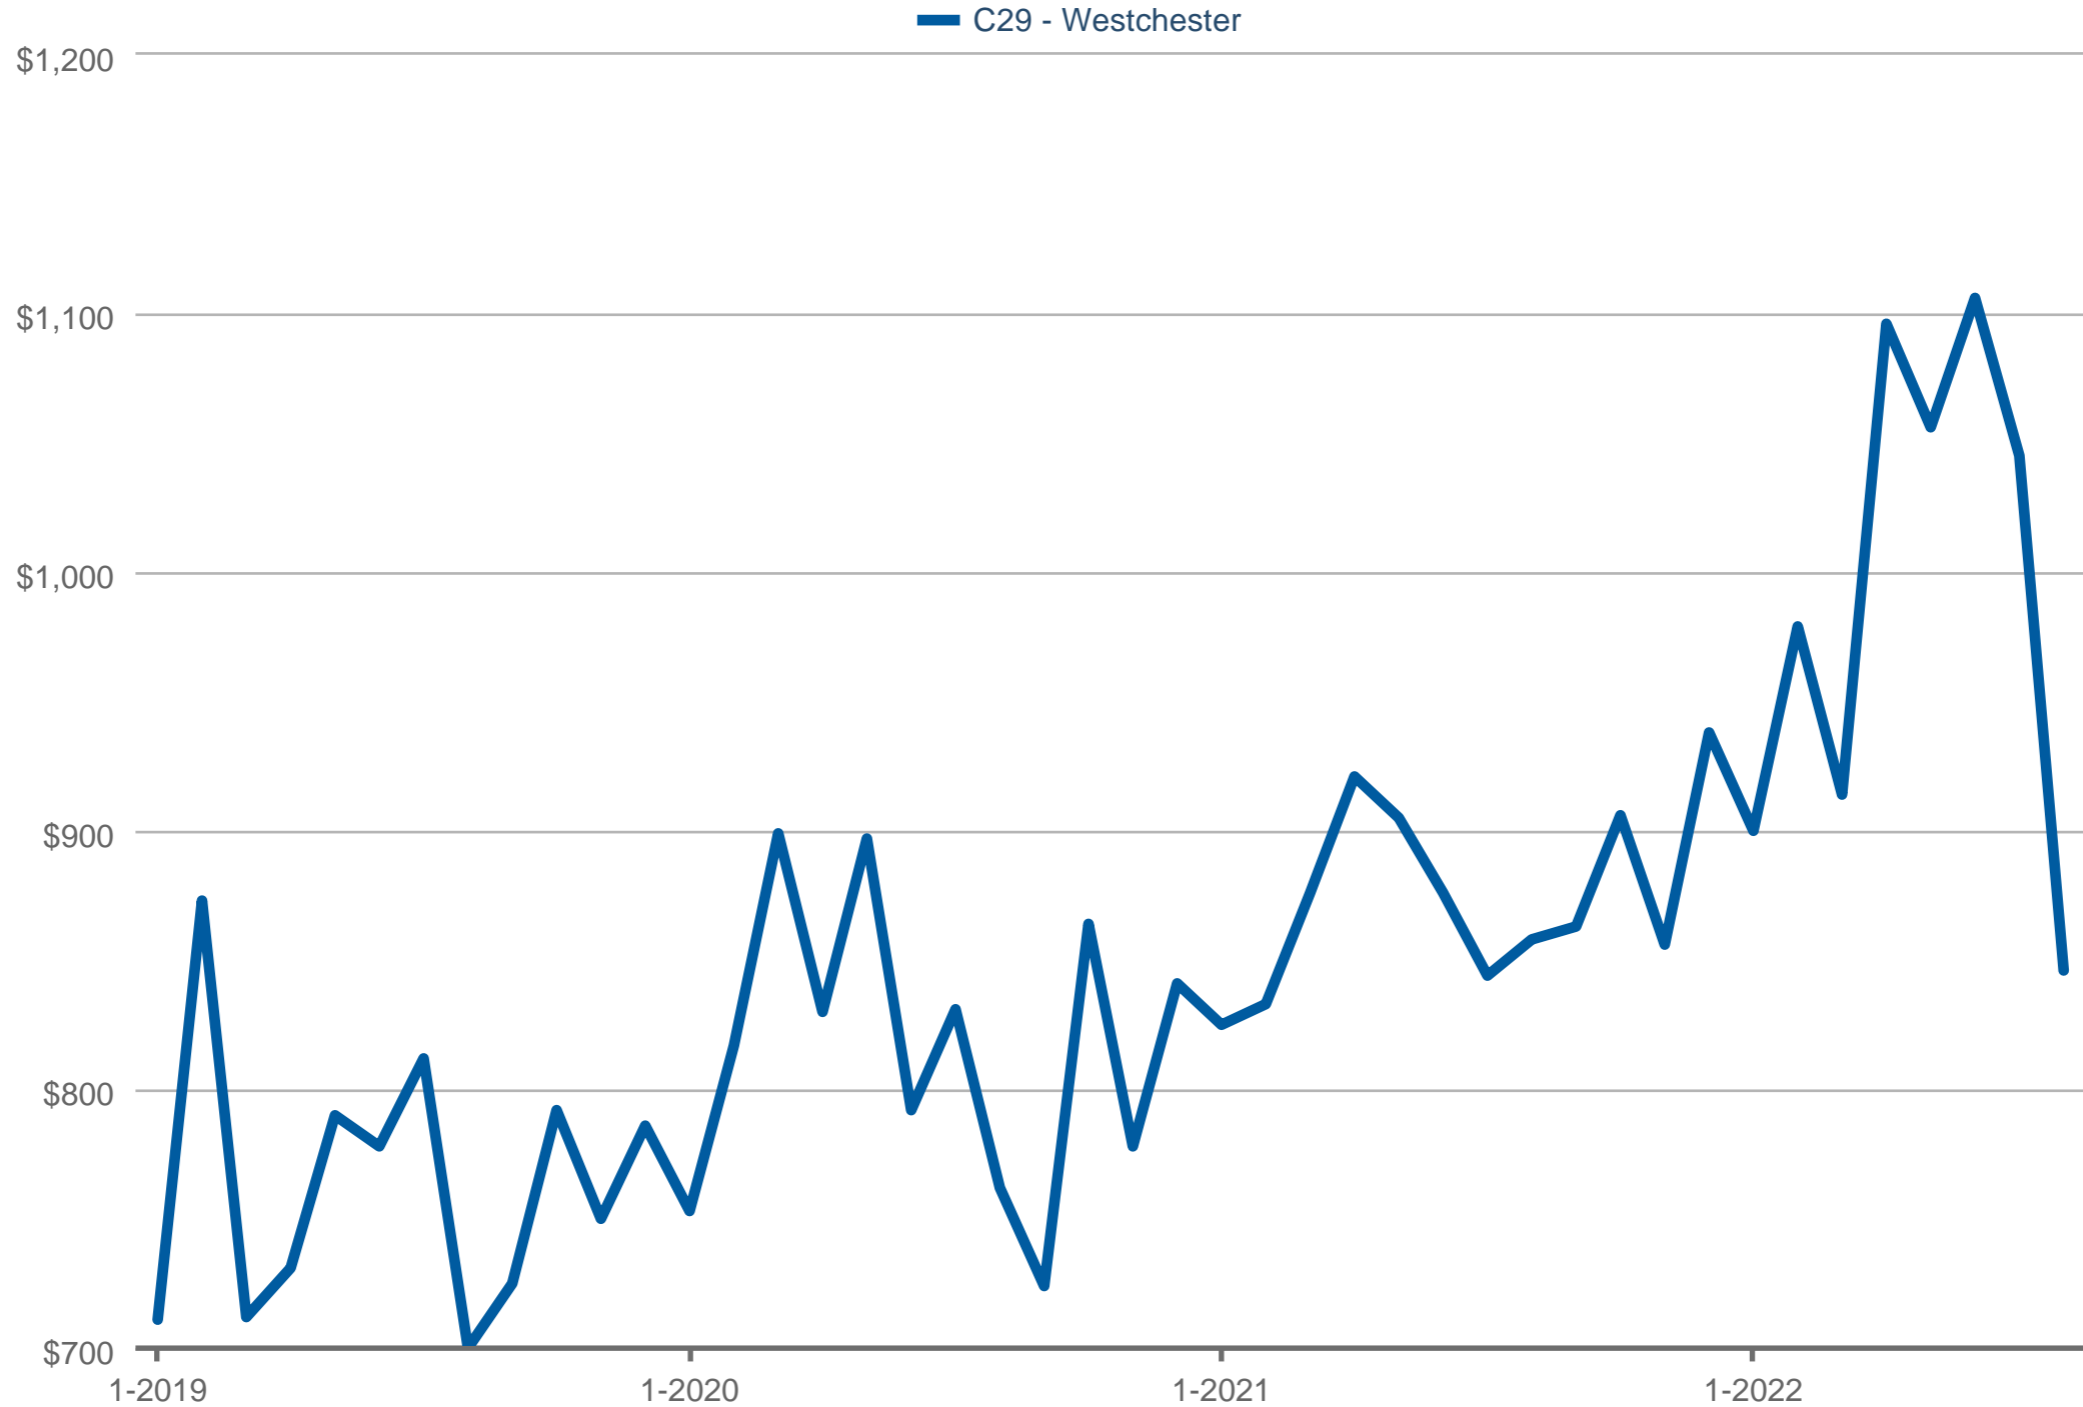

buy. sell. residential in silicon beach

Median Price Per Square Foot

C29 - Westchester: 3 Bedrooms, Single Family

Each data point is one month of activity. Data is from September 27, 2022.