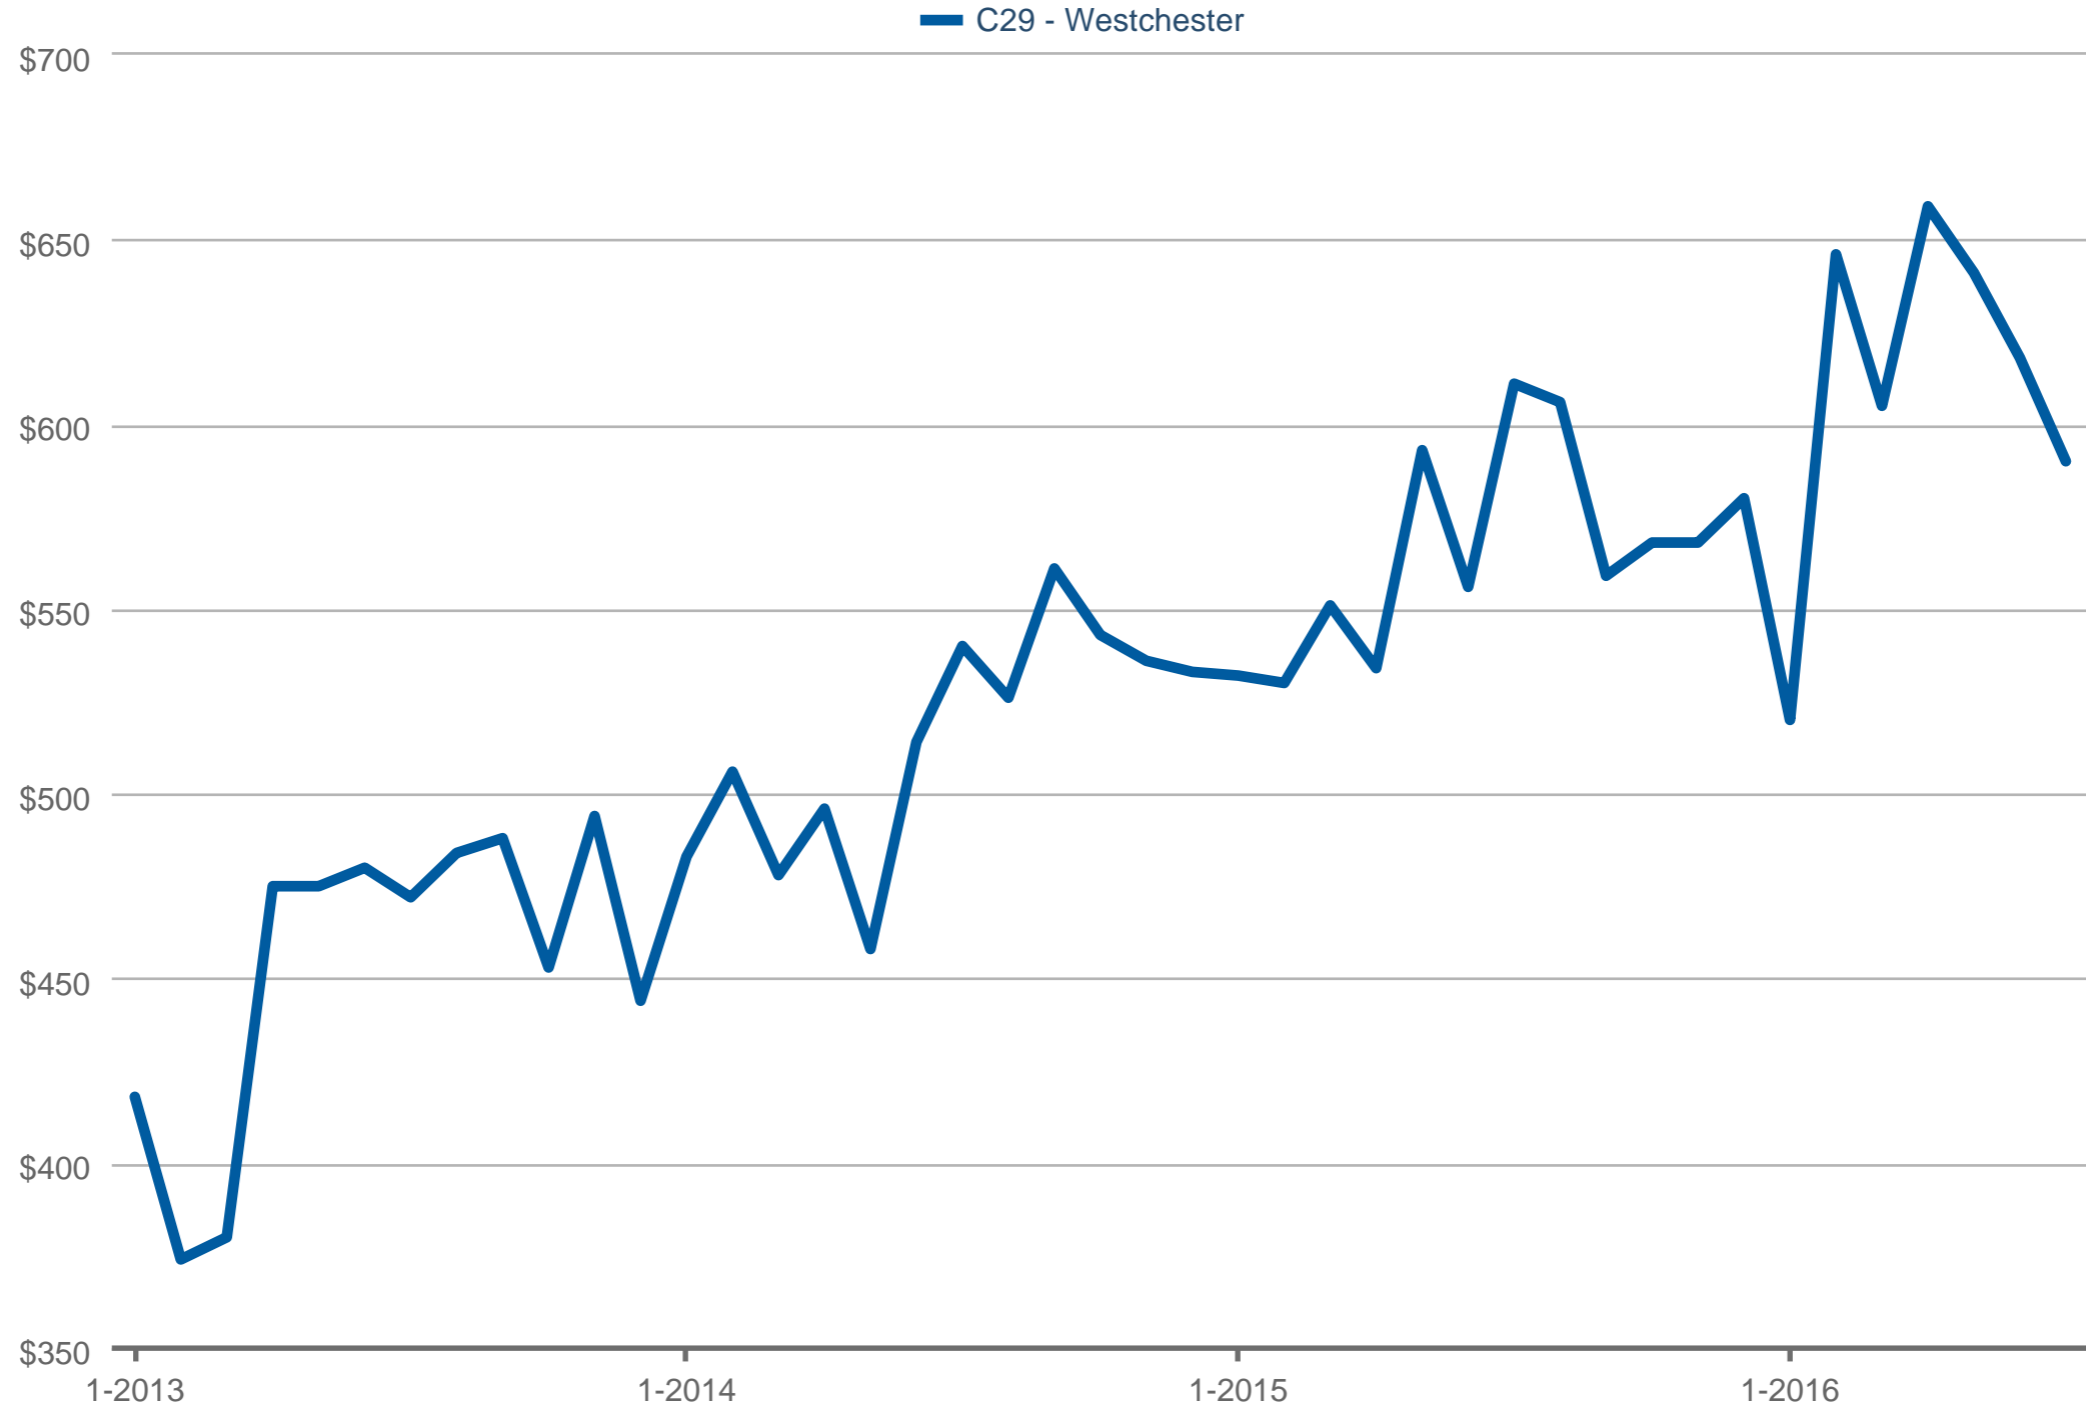

### Median Price Per Square Foot

C29 - Westchester

Each data point is one month of activity. Data is from August 13, 2016.

All data is from the California Regional Multiple Listing Service, INC. InfoSparks © 2019 ShowingTime.