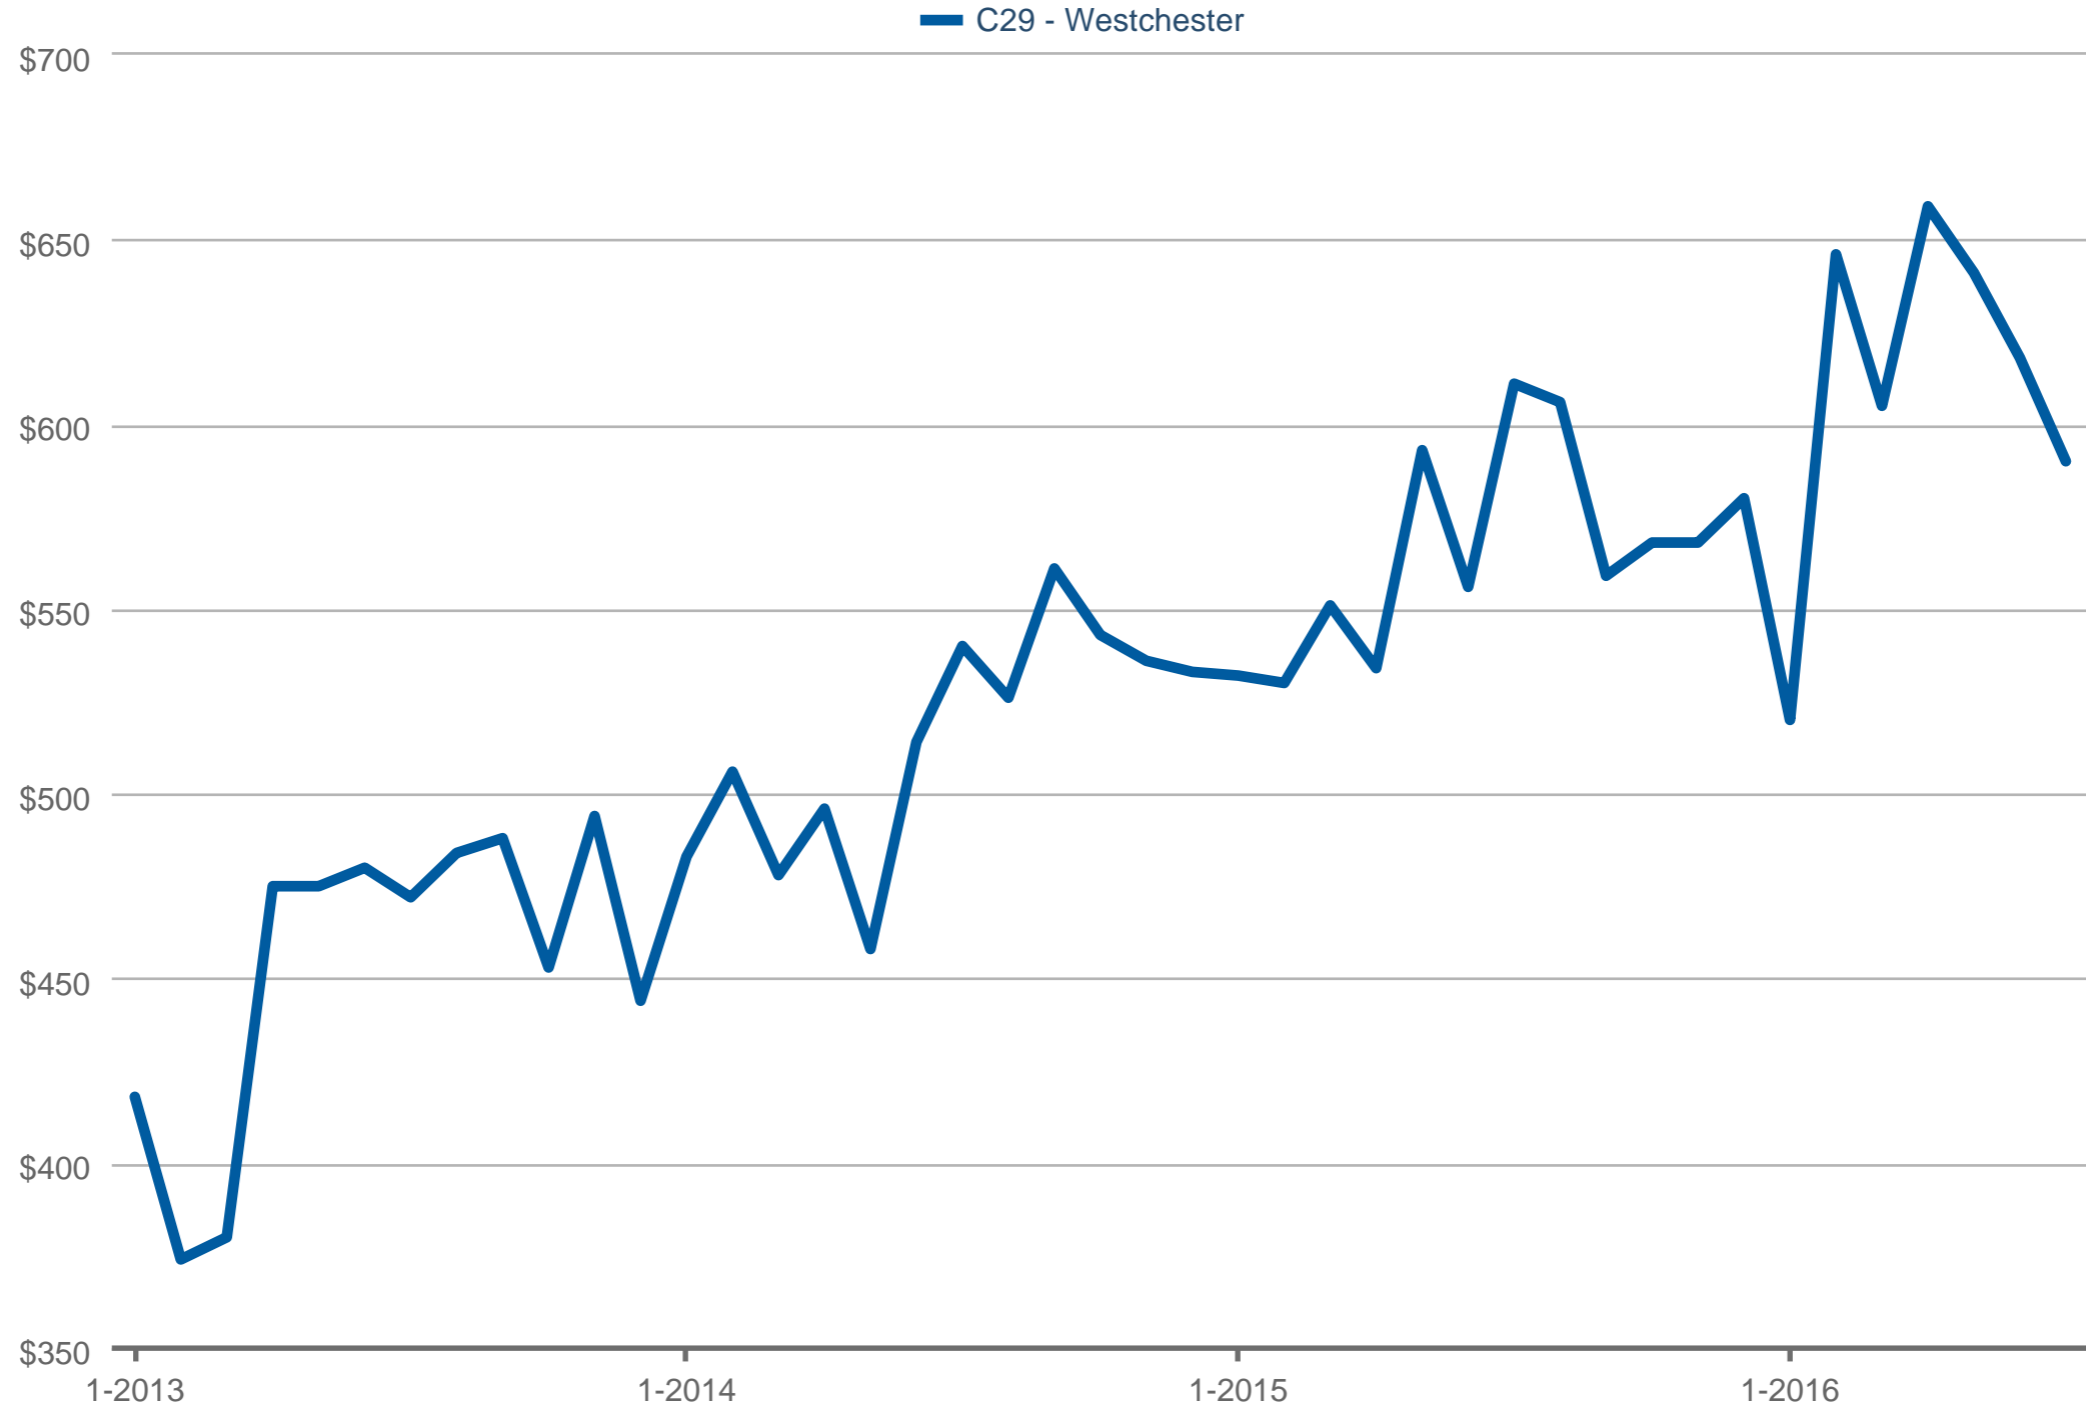

### Median Price Per Square Foot

C29 - Westchester

Each data point is one month of activity. Data is from August 13, 2016.