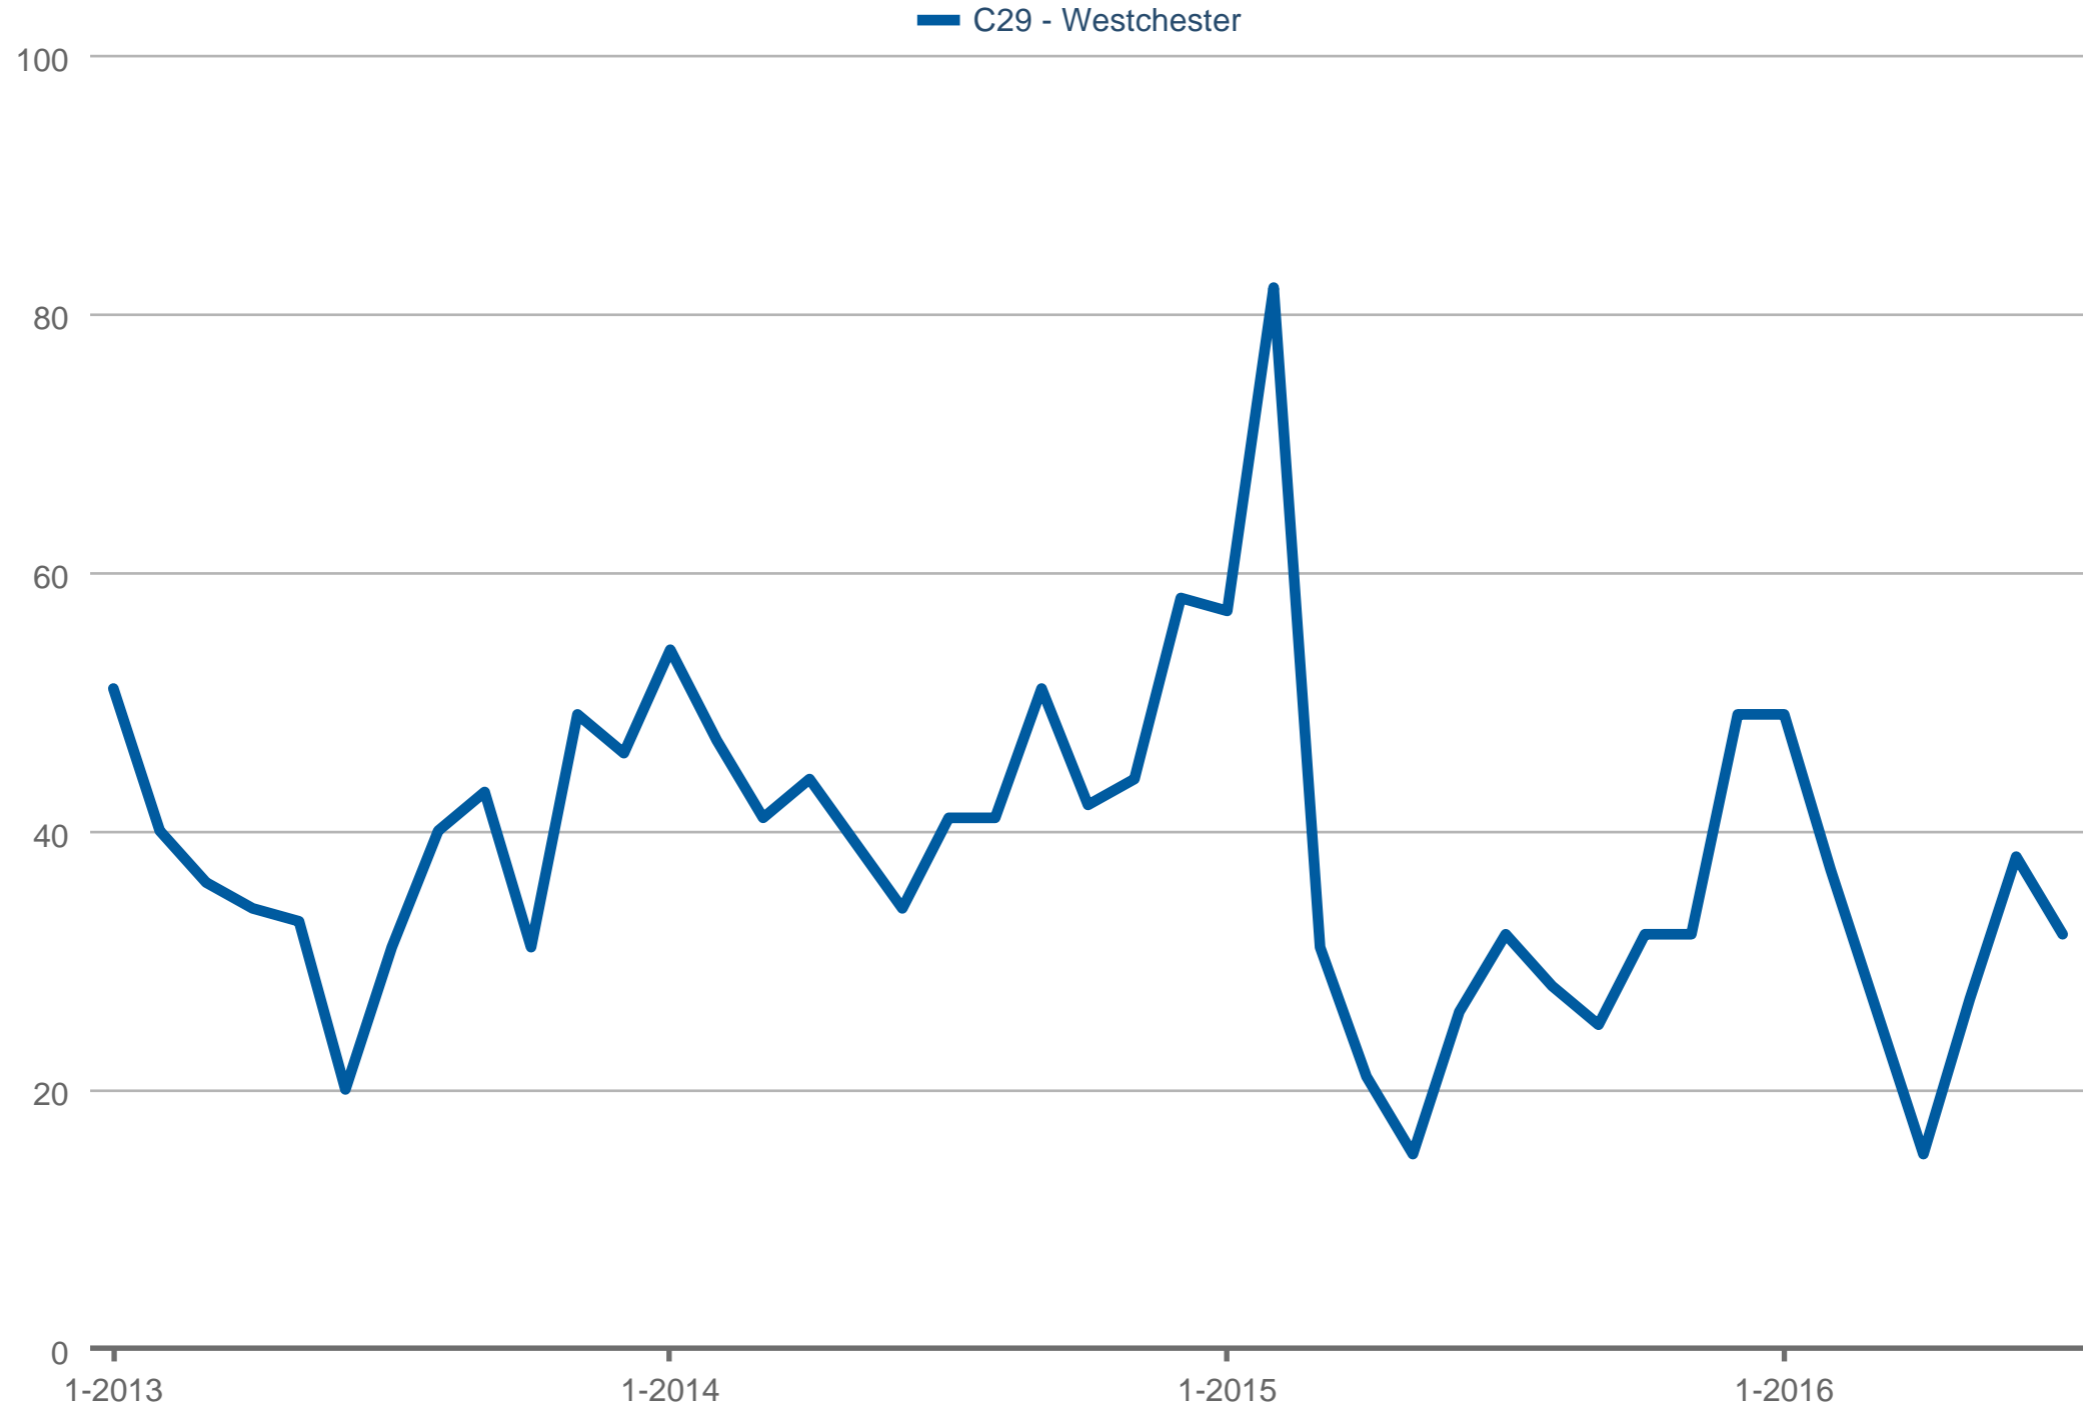

buy. sell. residential in silicon beach

Median Days on Market

C29 - Westchester

Each data point is one month of activity. Data is from August 13, 2016.