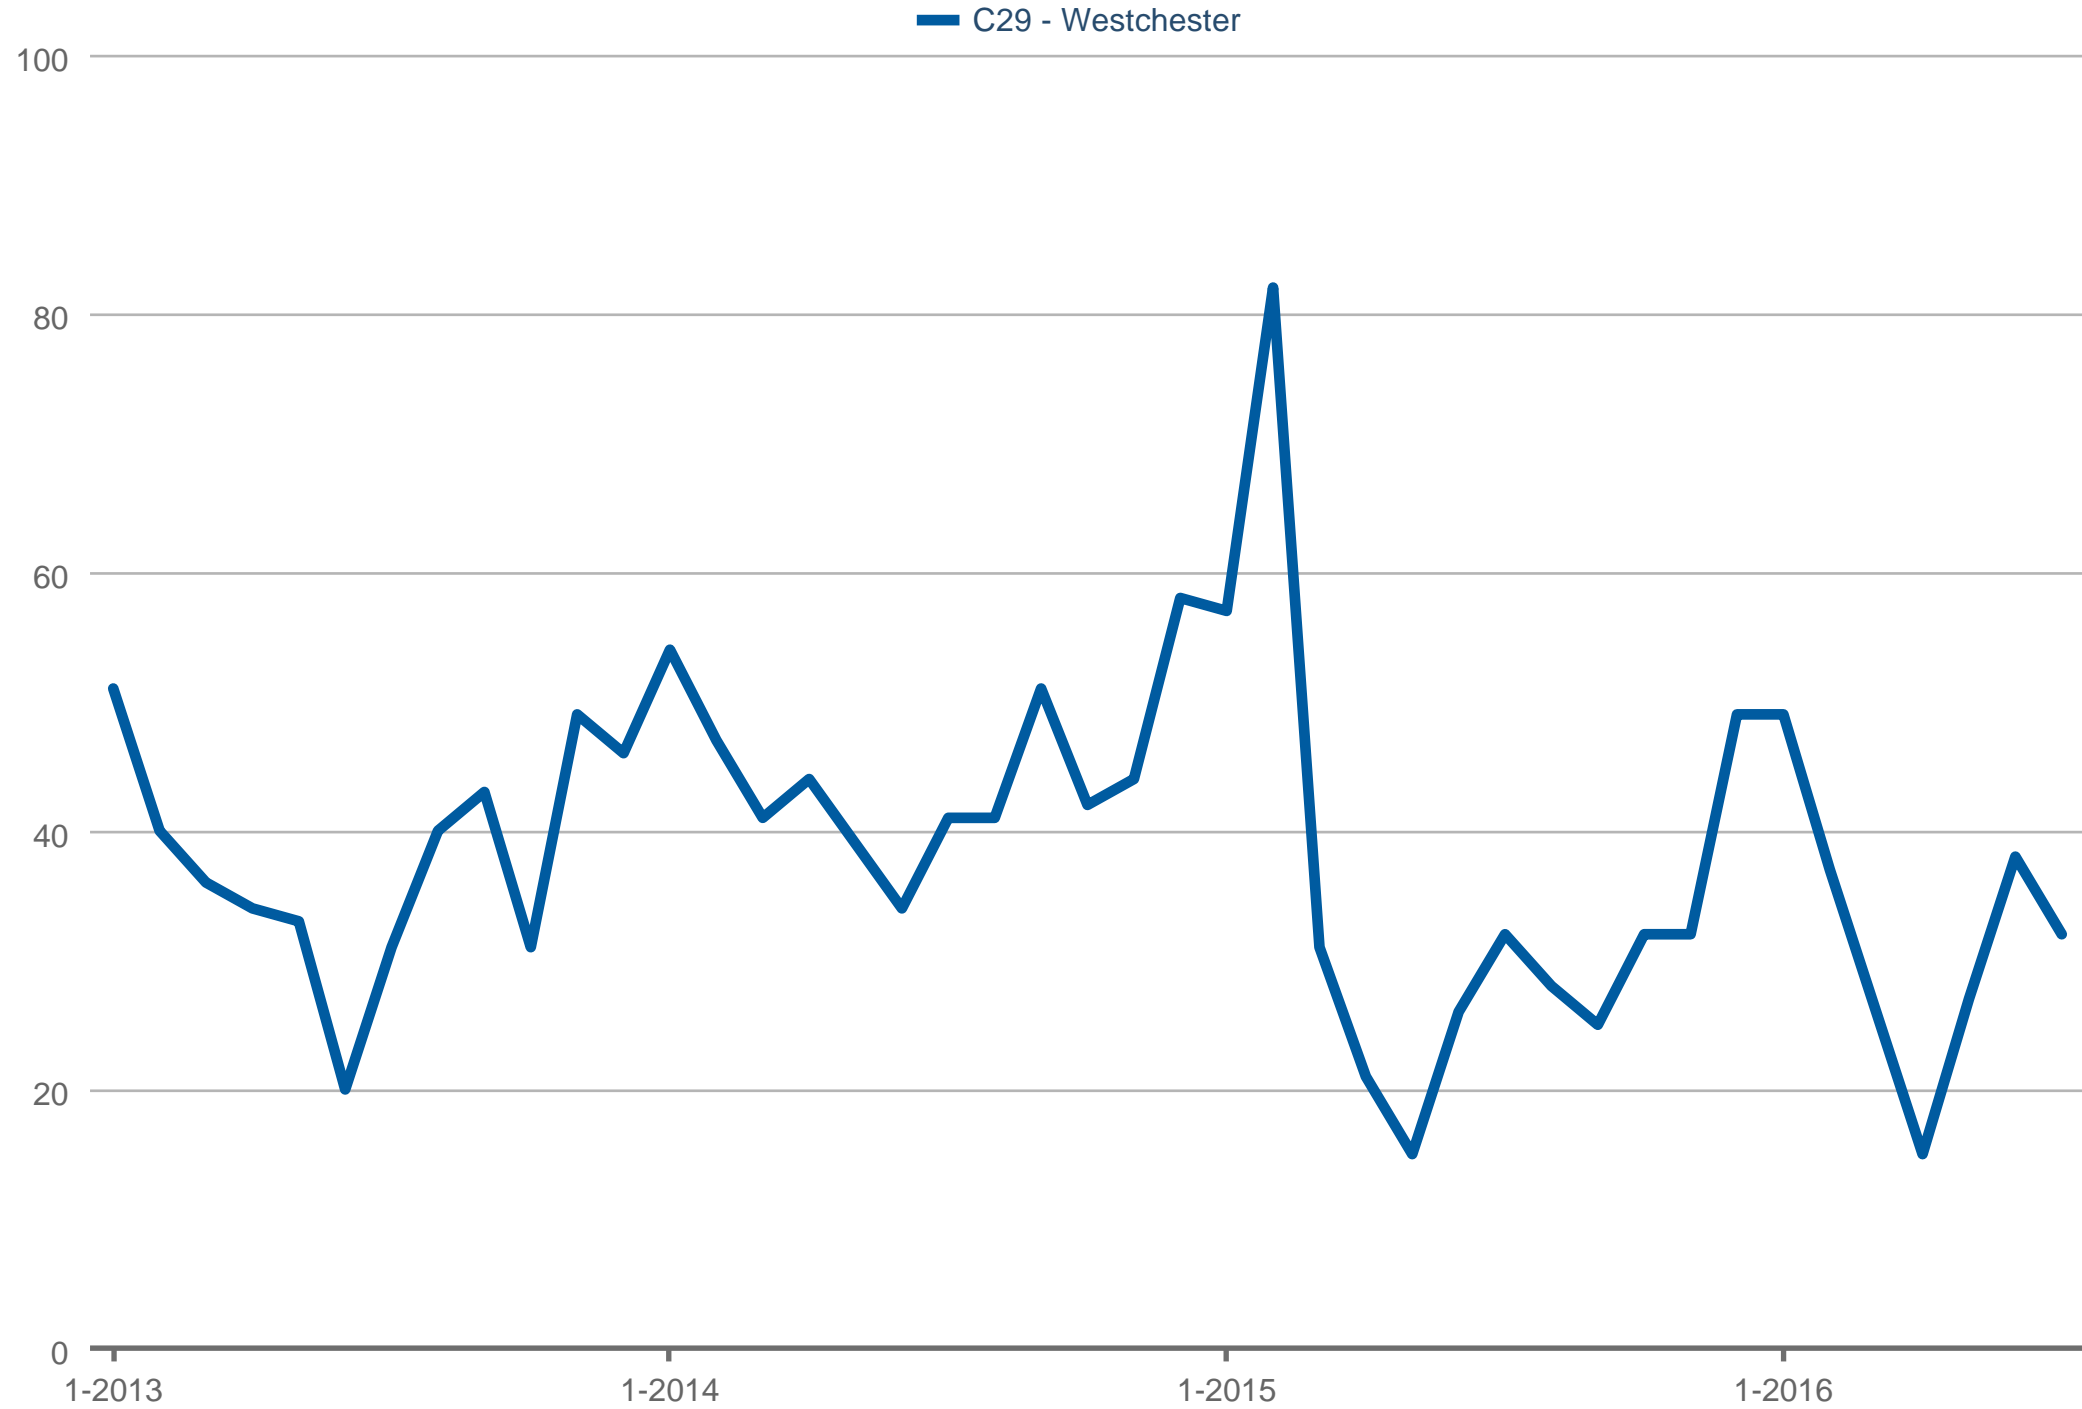

### Median Days on Market

C29 - Westchester

Each data point is one month of activity. Data is from August 13, 2016.