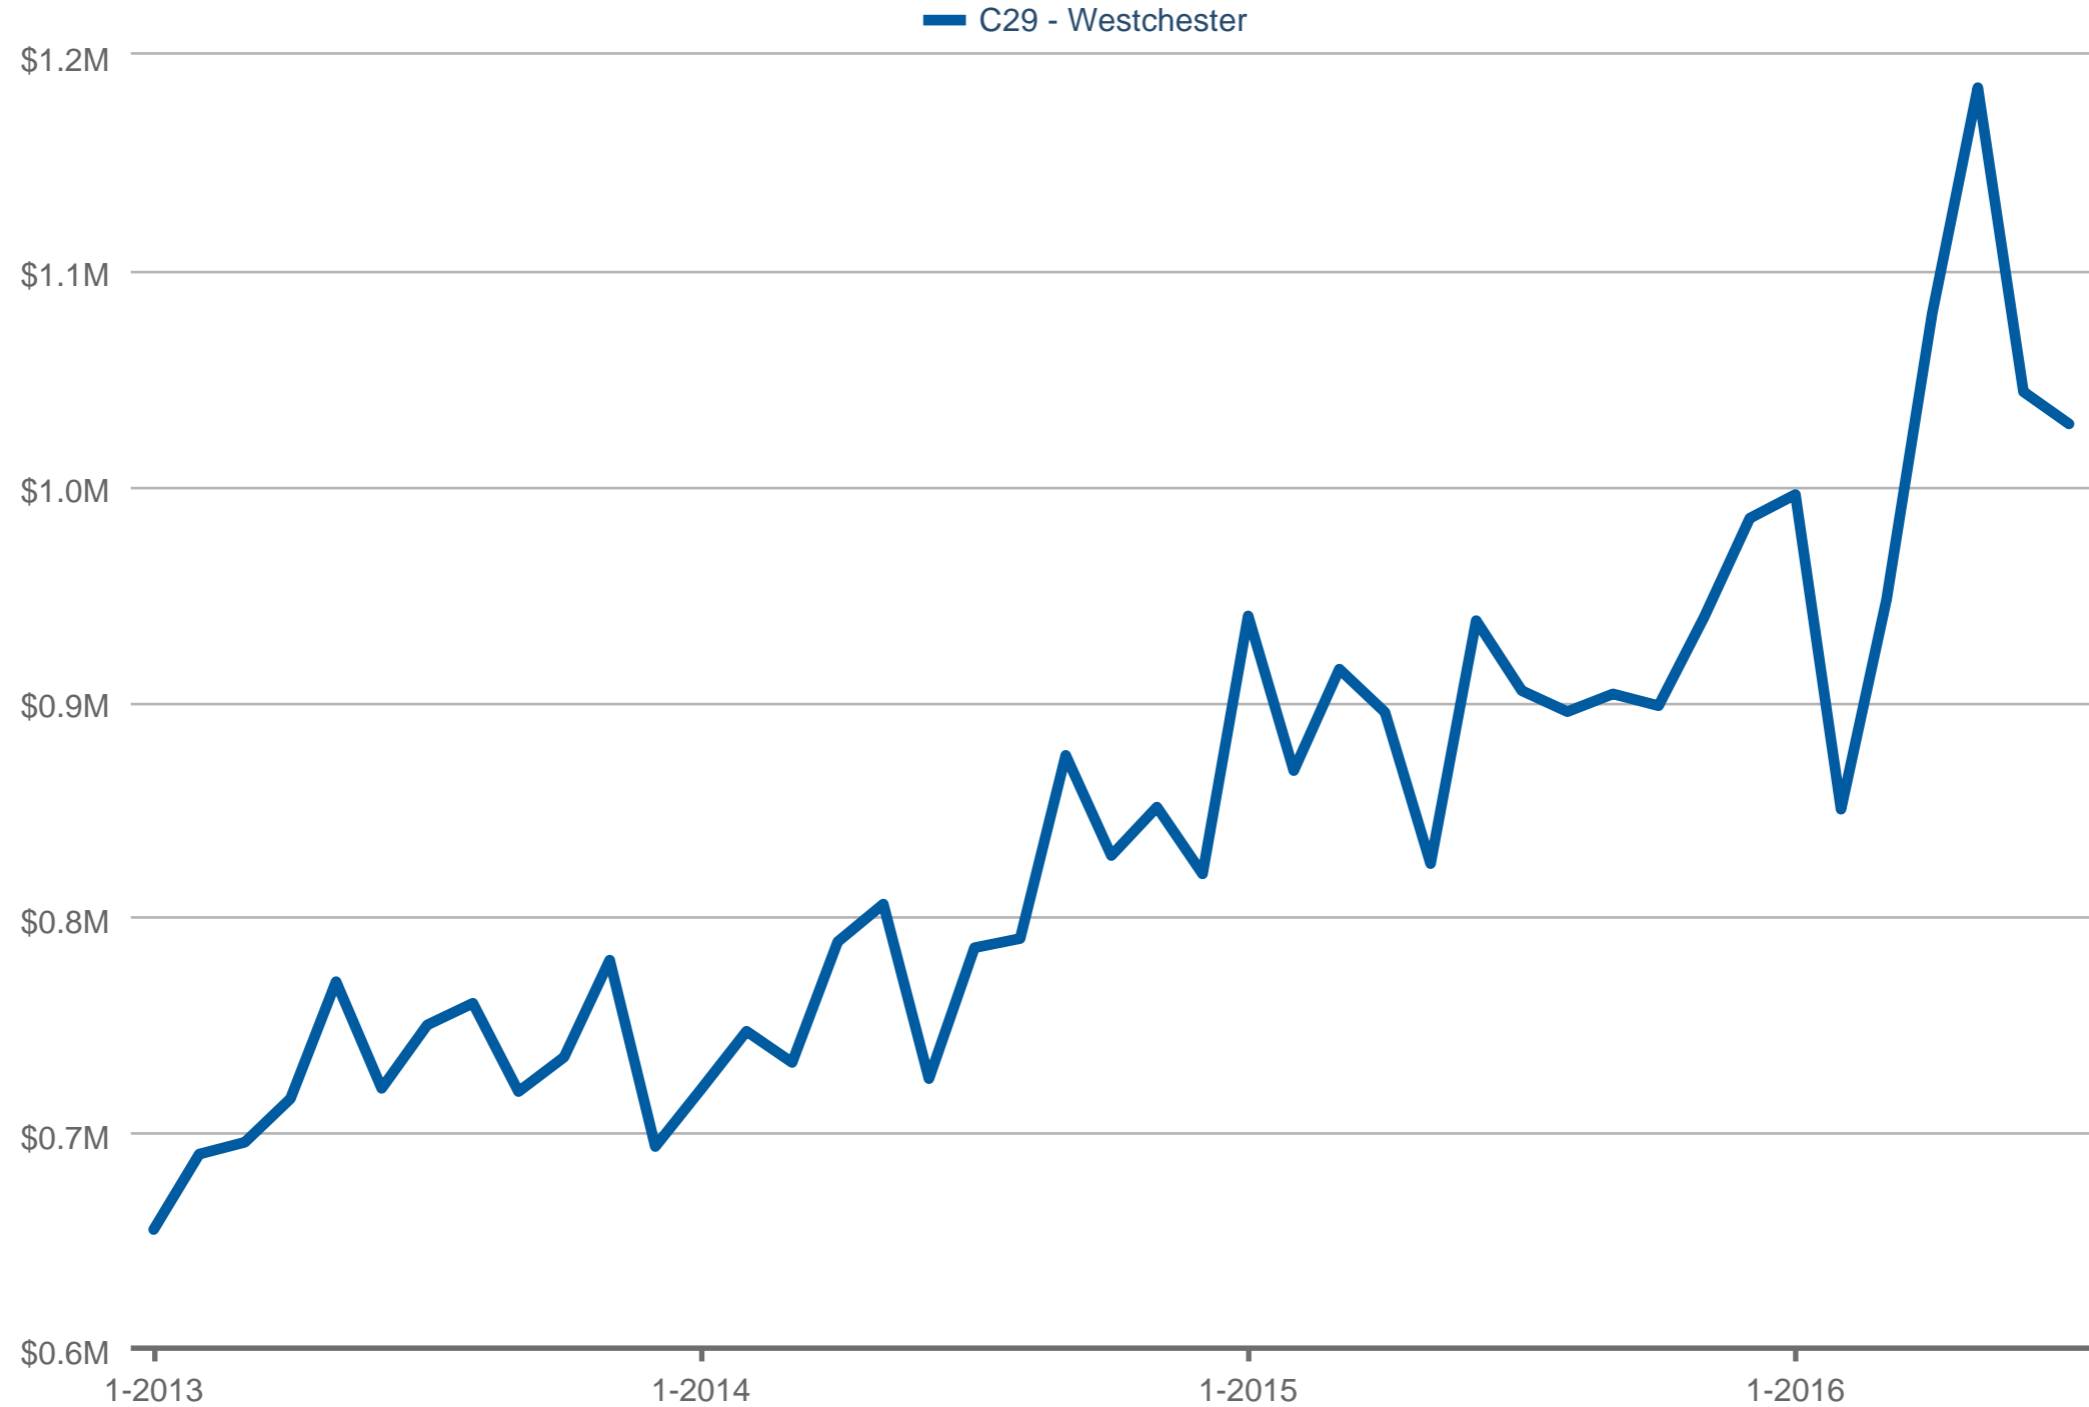

buy. sell. residential in silicon beach

Median Sales Price

C29 - Westchester: 3 Bedrooms, Single Family

Each data point is one month of activity. Data is from August 13, 2016.