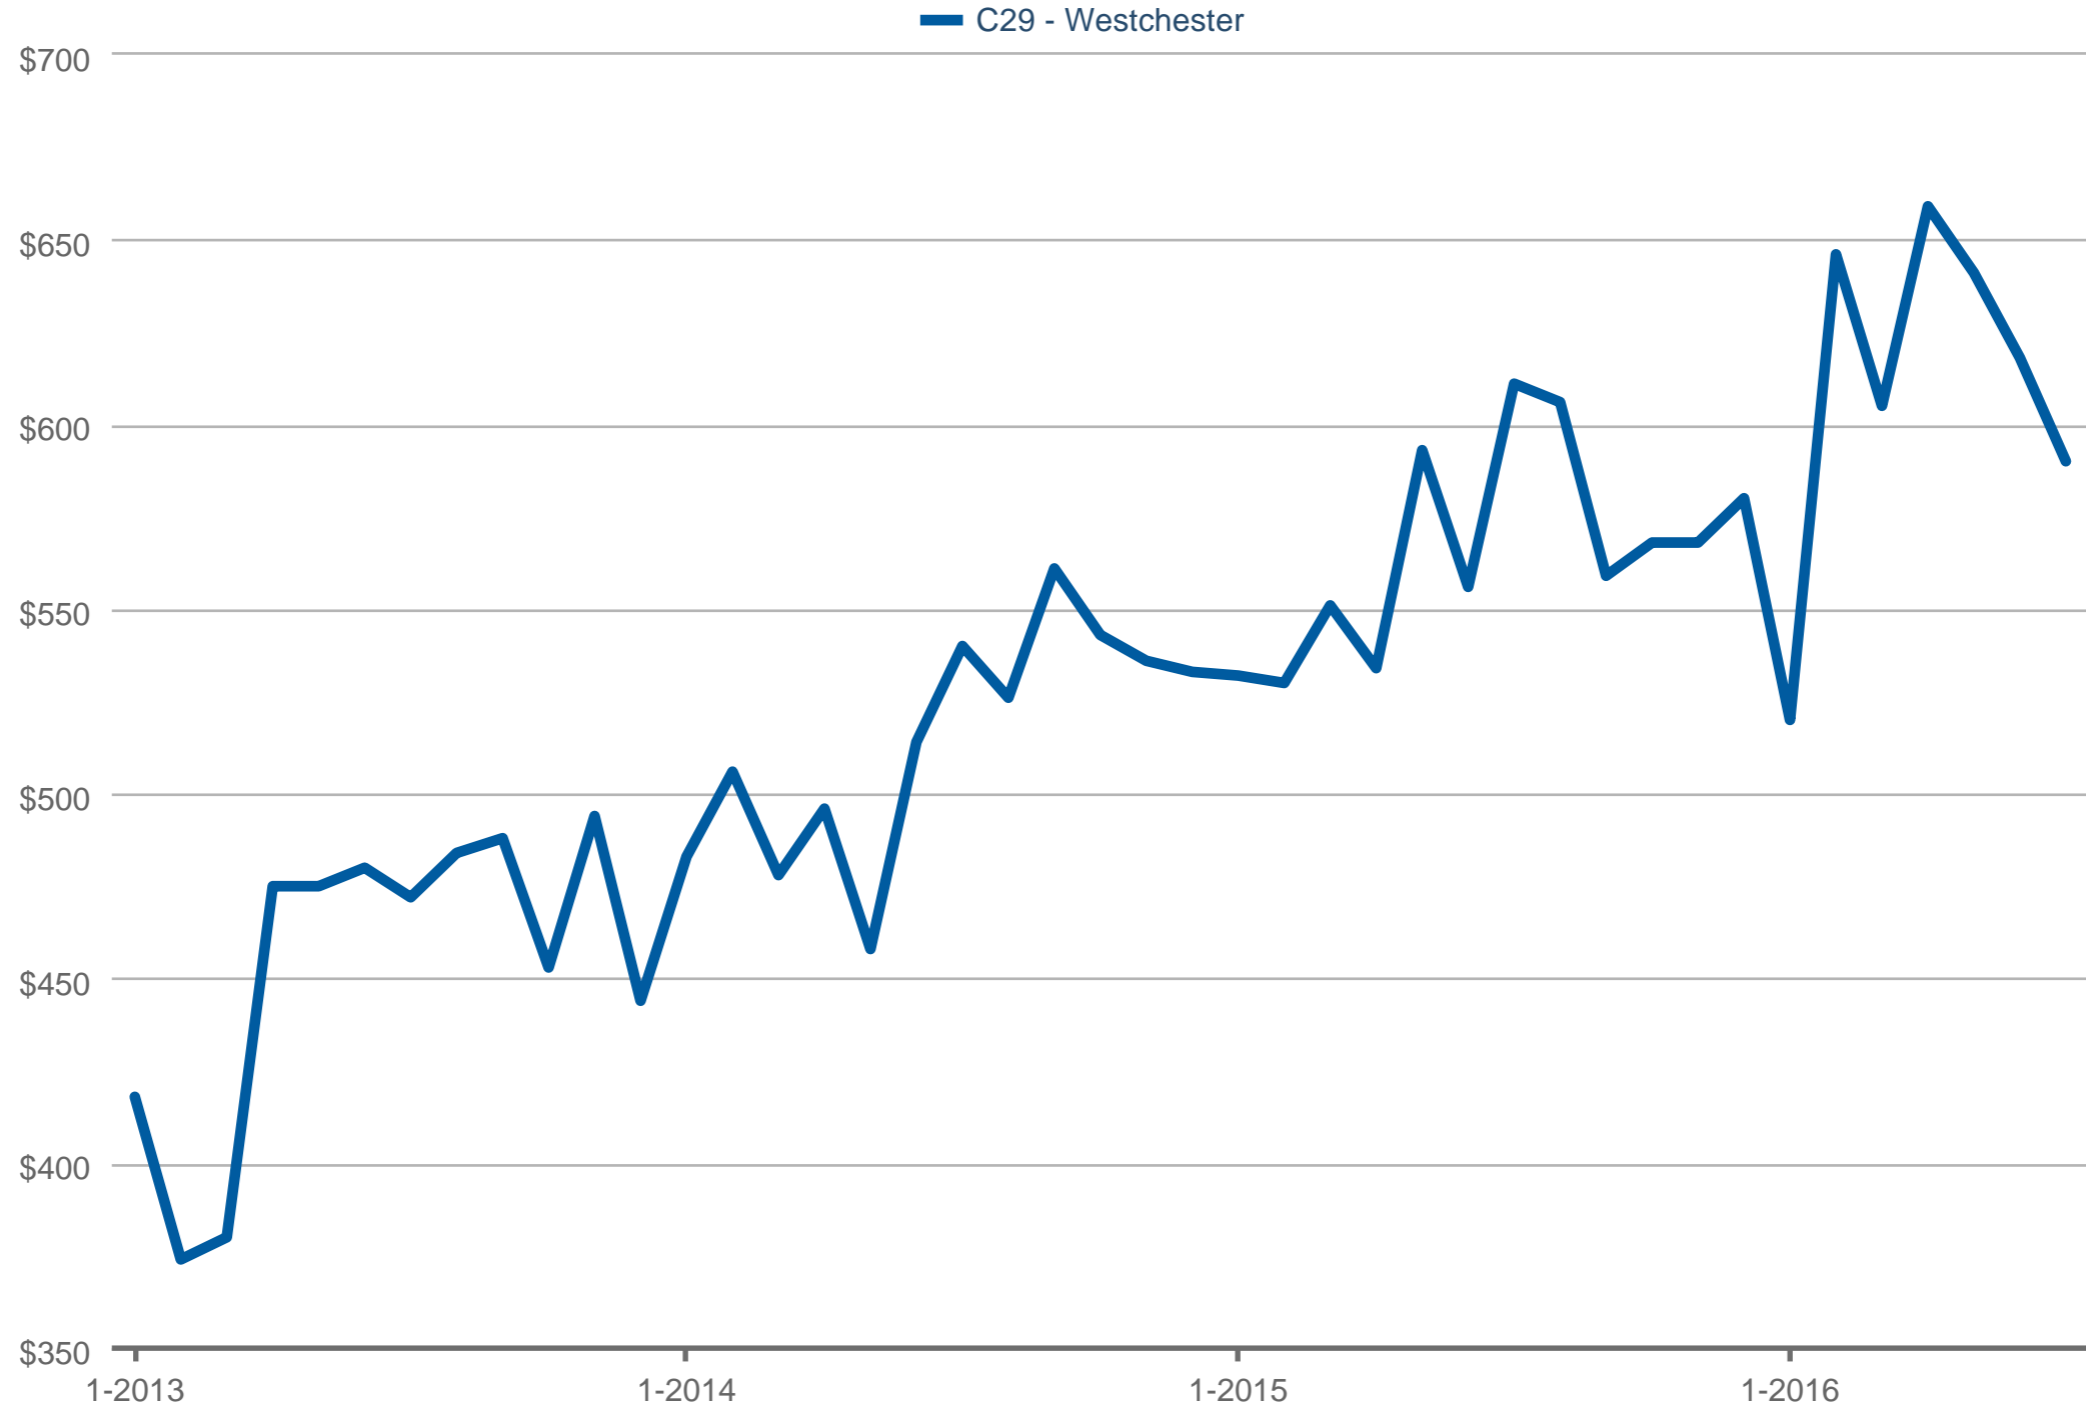

buy. sell. residential in silicon beach

Median Price Per Square Foot

C29 - Westchester

Each data point is one month of activity. Data is from August 13, 2016.