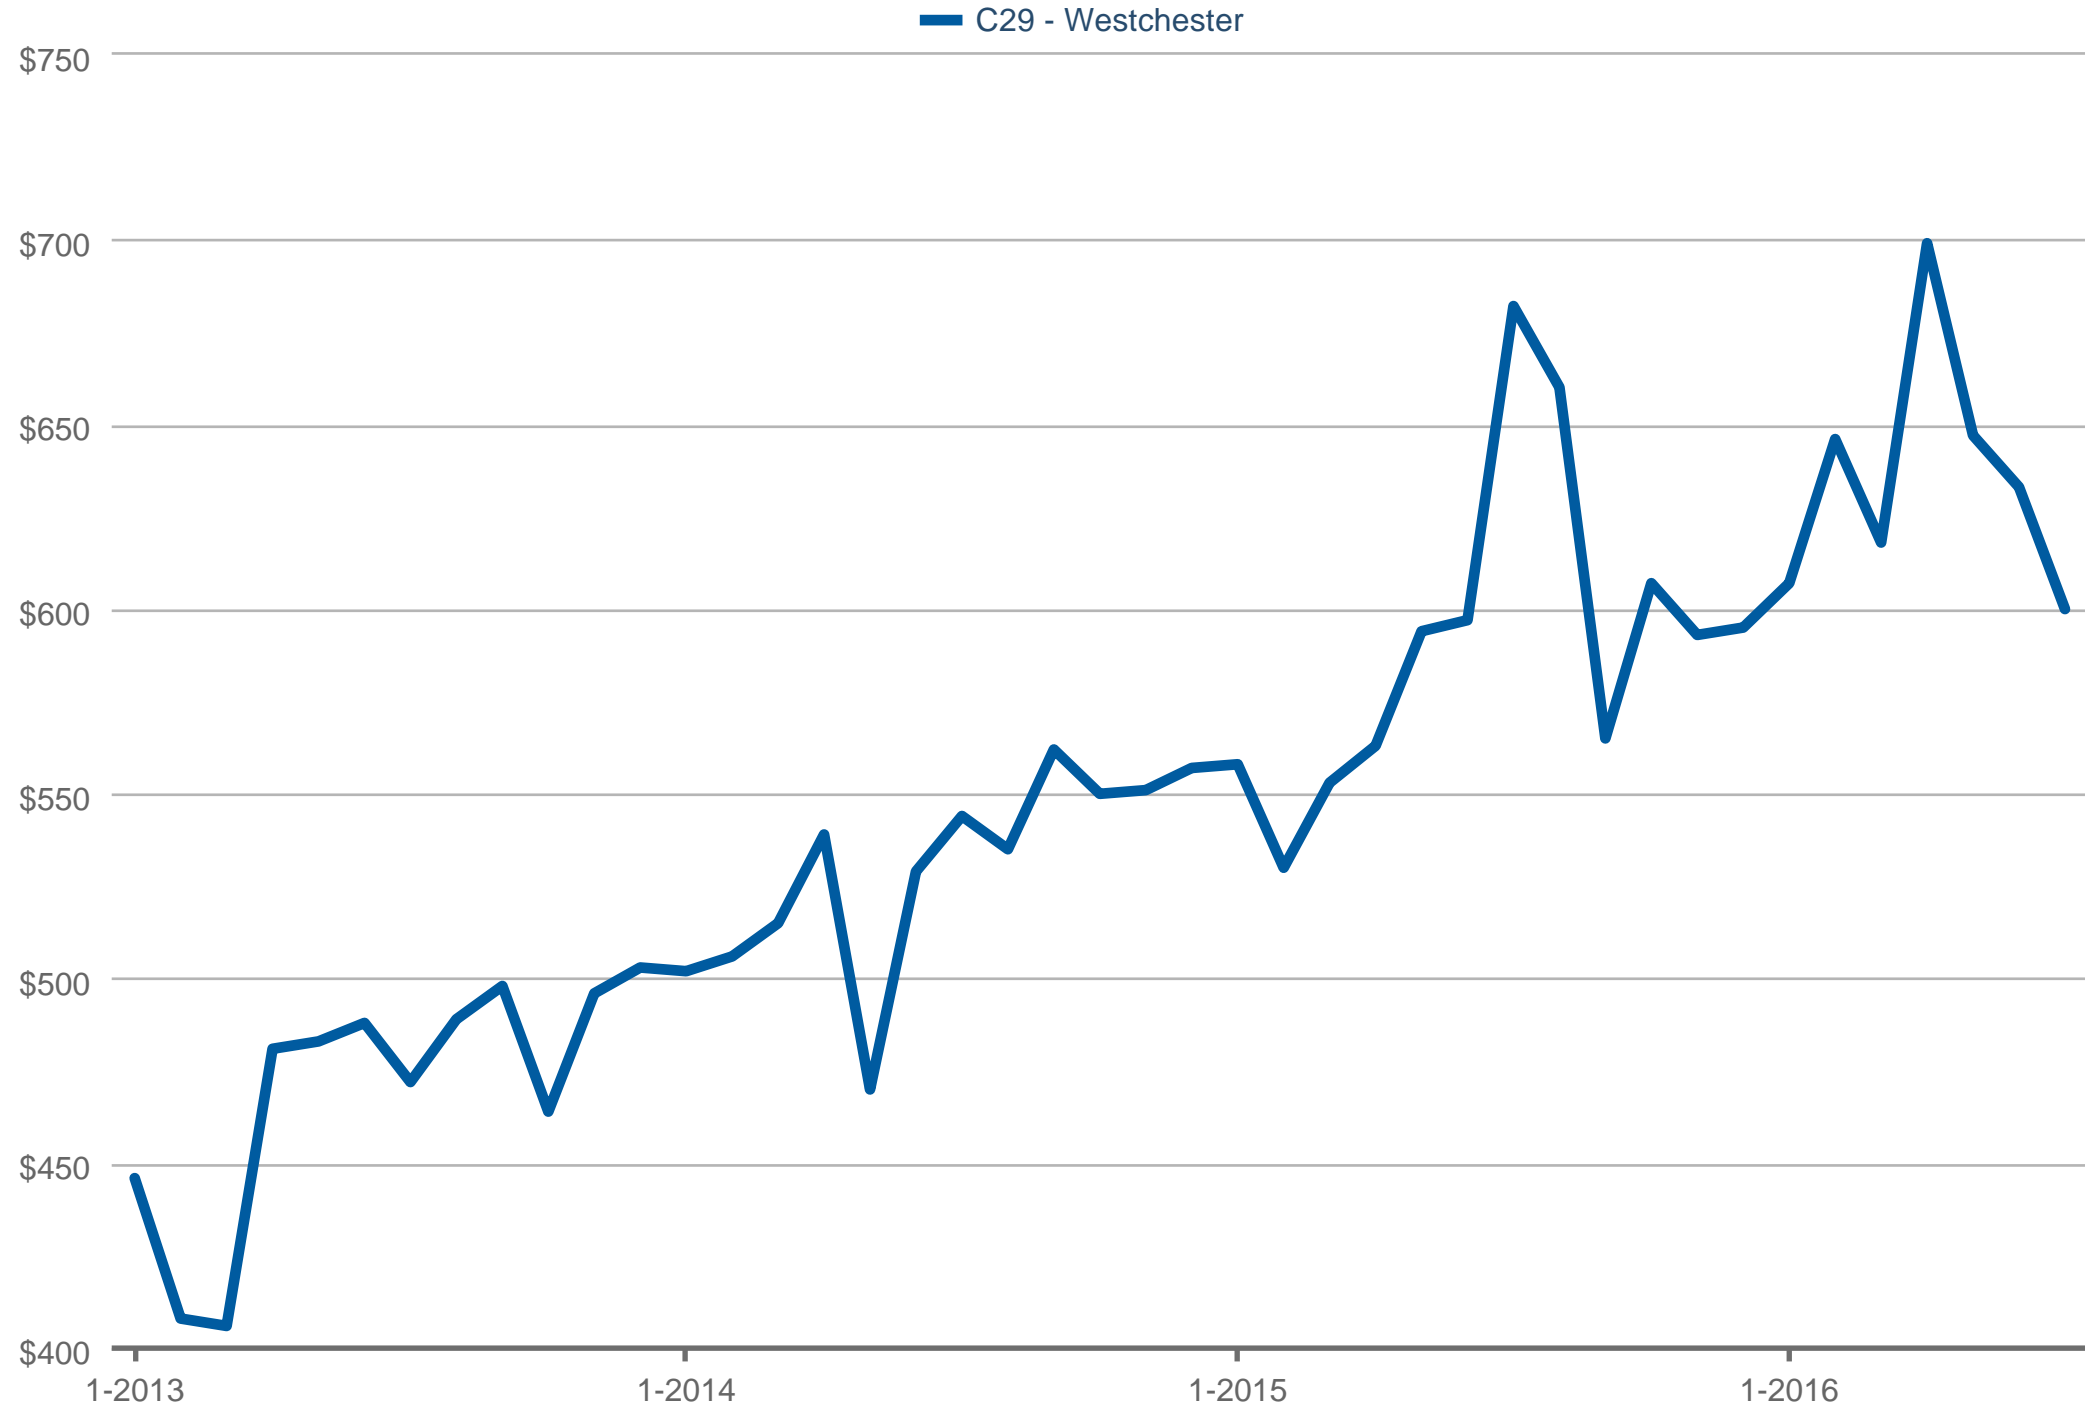

buy. sell. residential in silicon beach

Median Price Per Square Foot

C29 - Westchester: Single Family

Each data point is one month of activity. Data is from August 13, 2016.