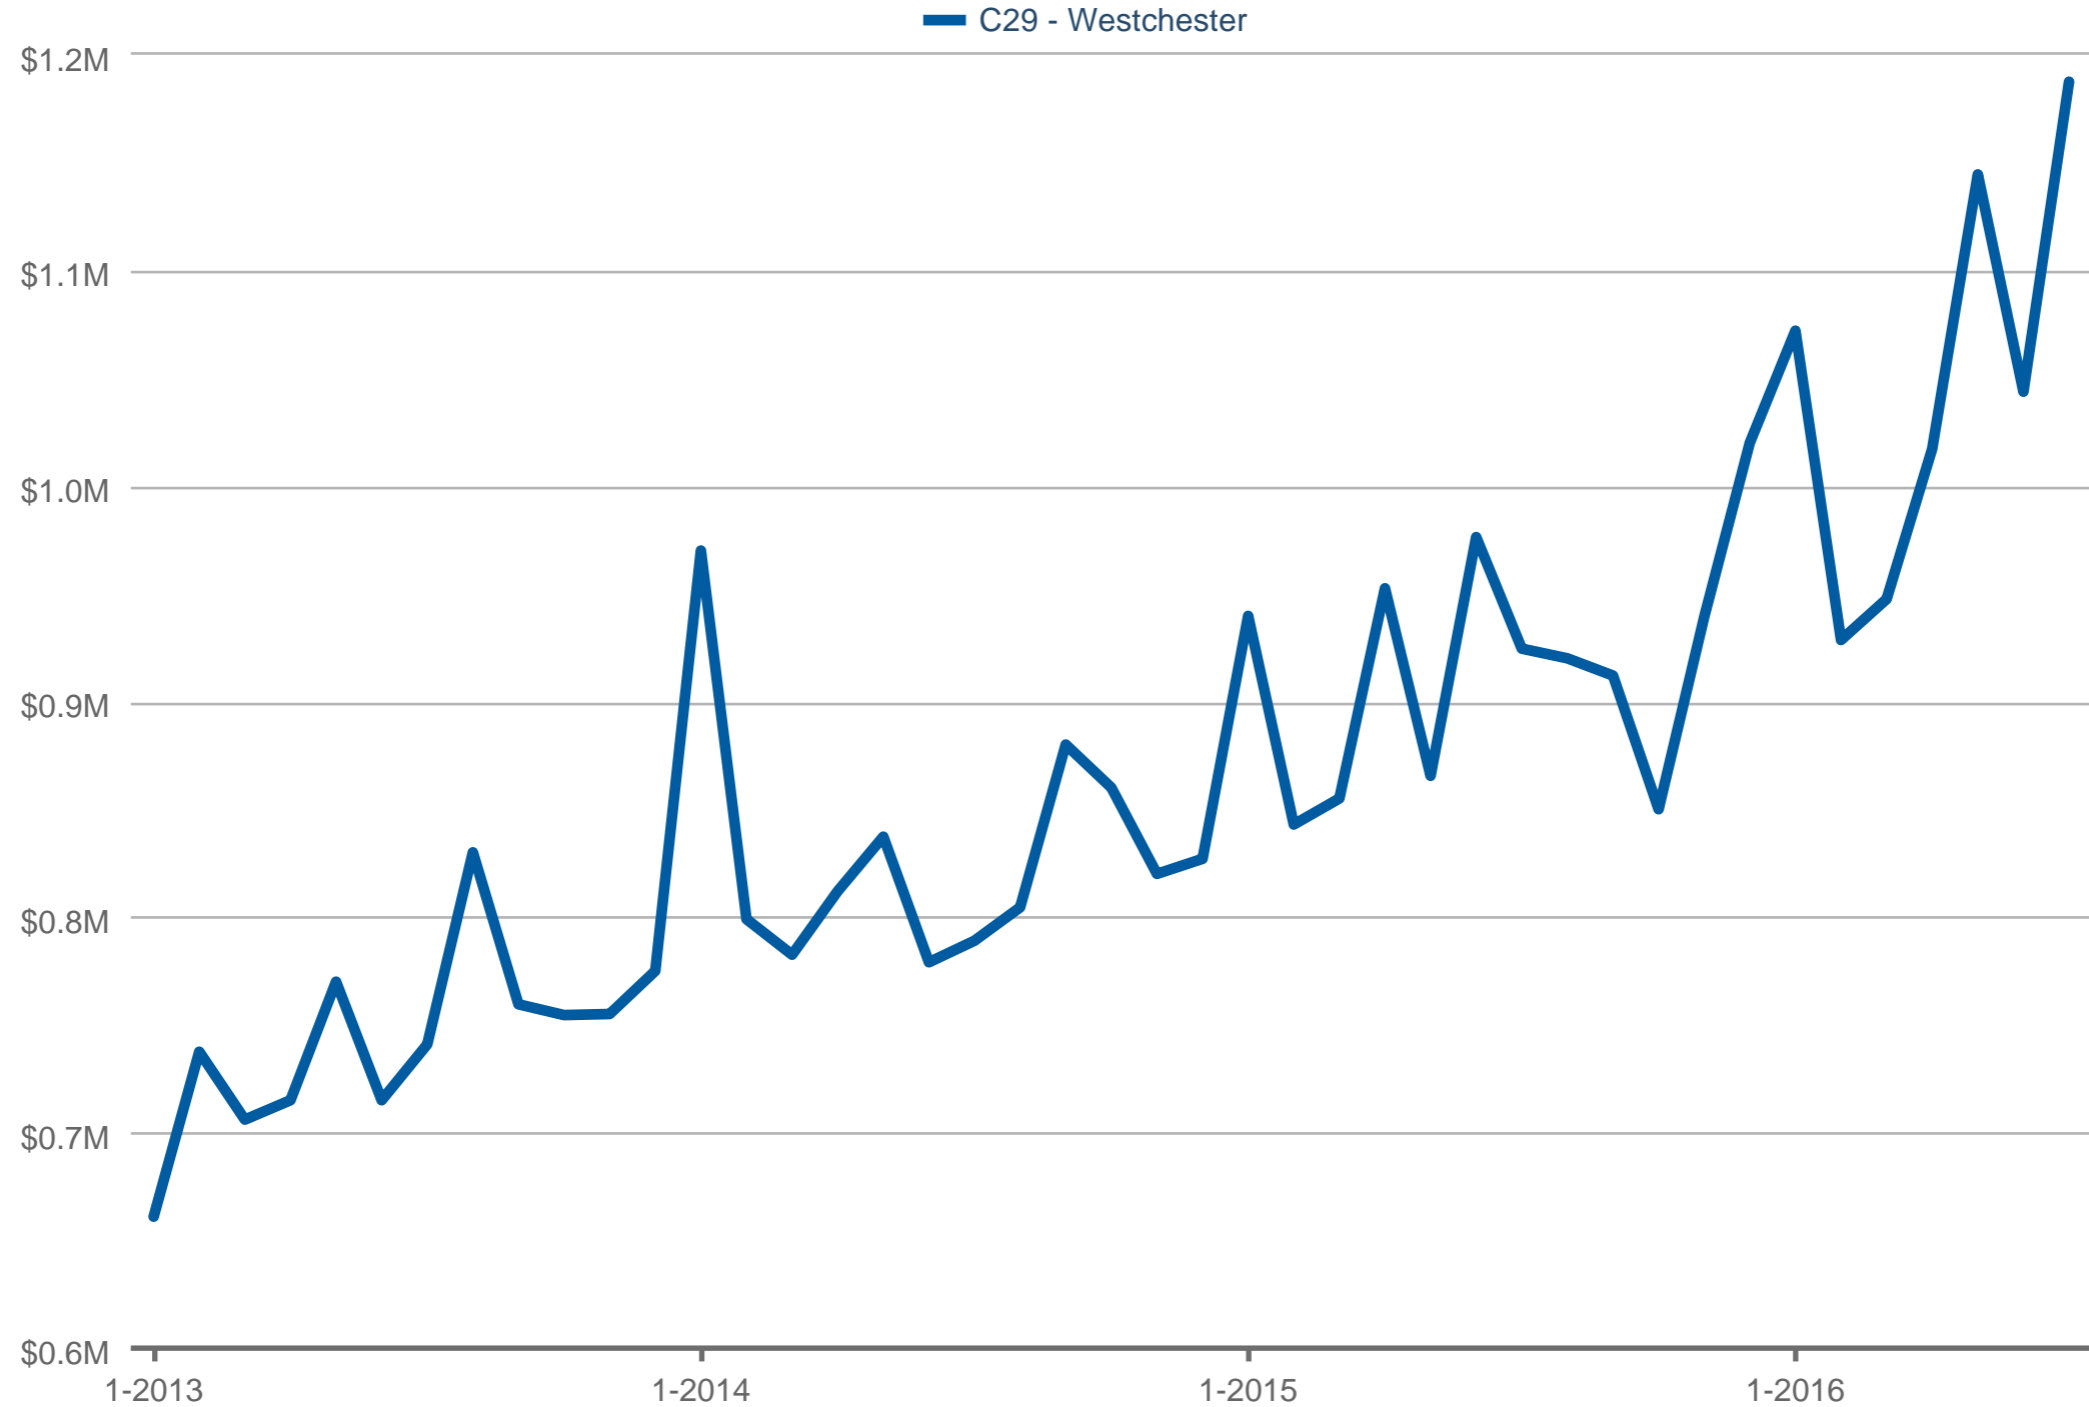

buy. sell. residential in silicon beach

Median Sales Price

C29 - Westchester: Single Family

Each data point is one month of activity. Data is from August 13, 2016.