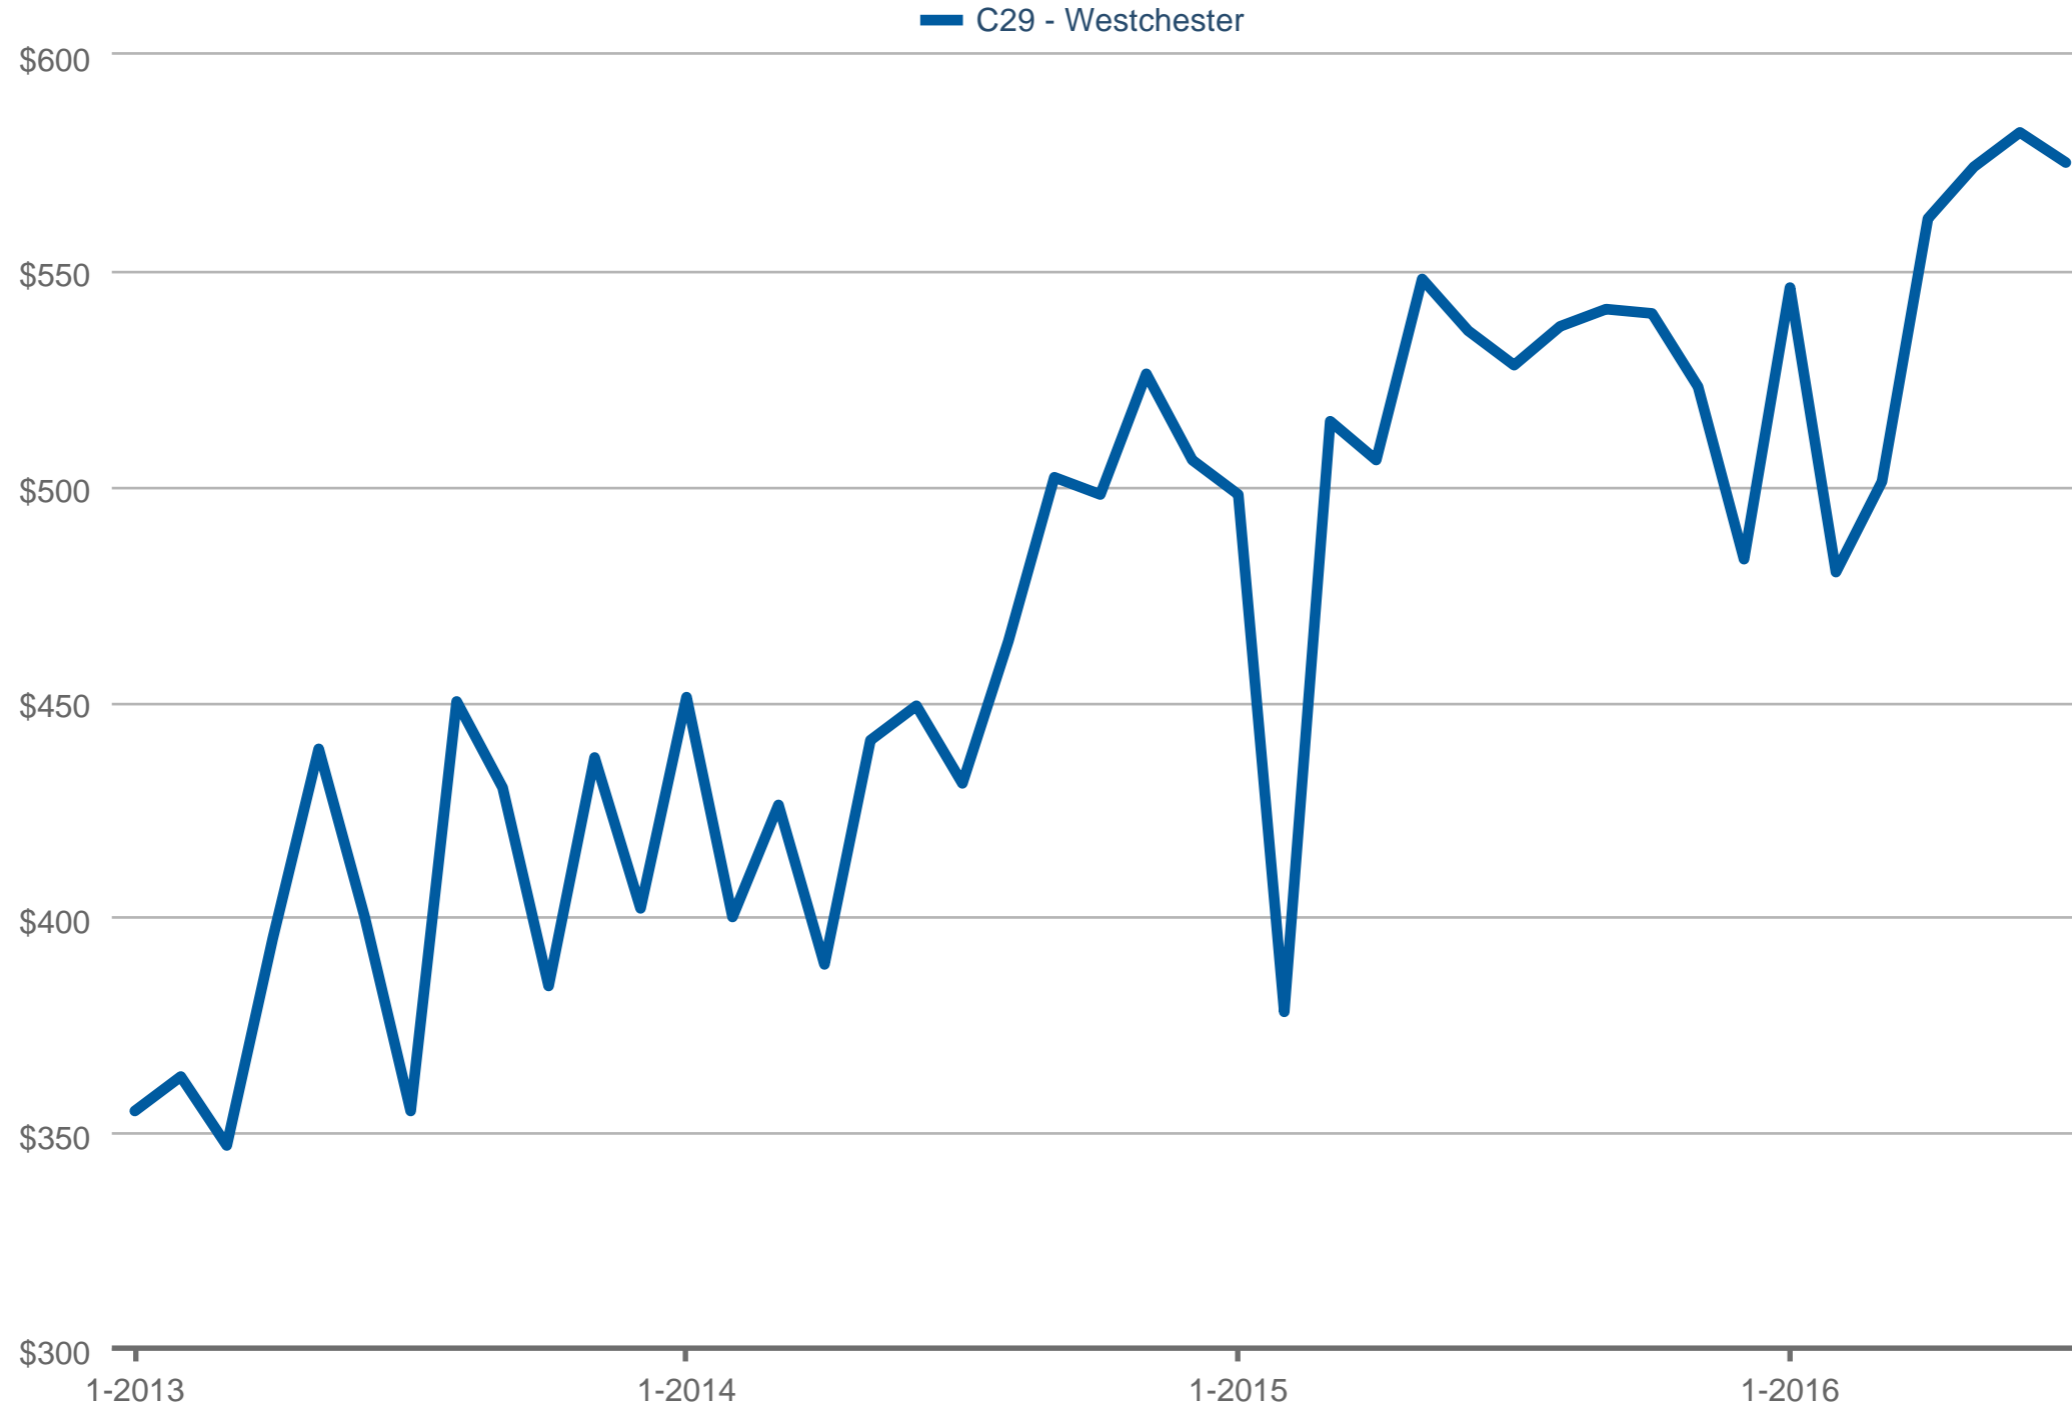

buy. sell. residential in silicon beach

Median Price Per Square Foot

C29 - Westchester: 4 Bedrooms or More, Single Family

Each data point is one month of activity. Data is from August 13, 2016.