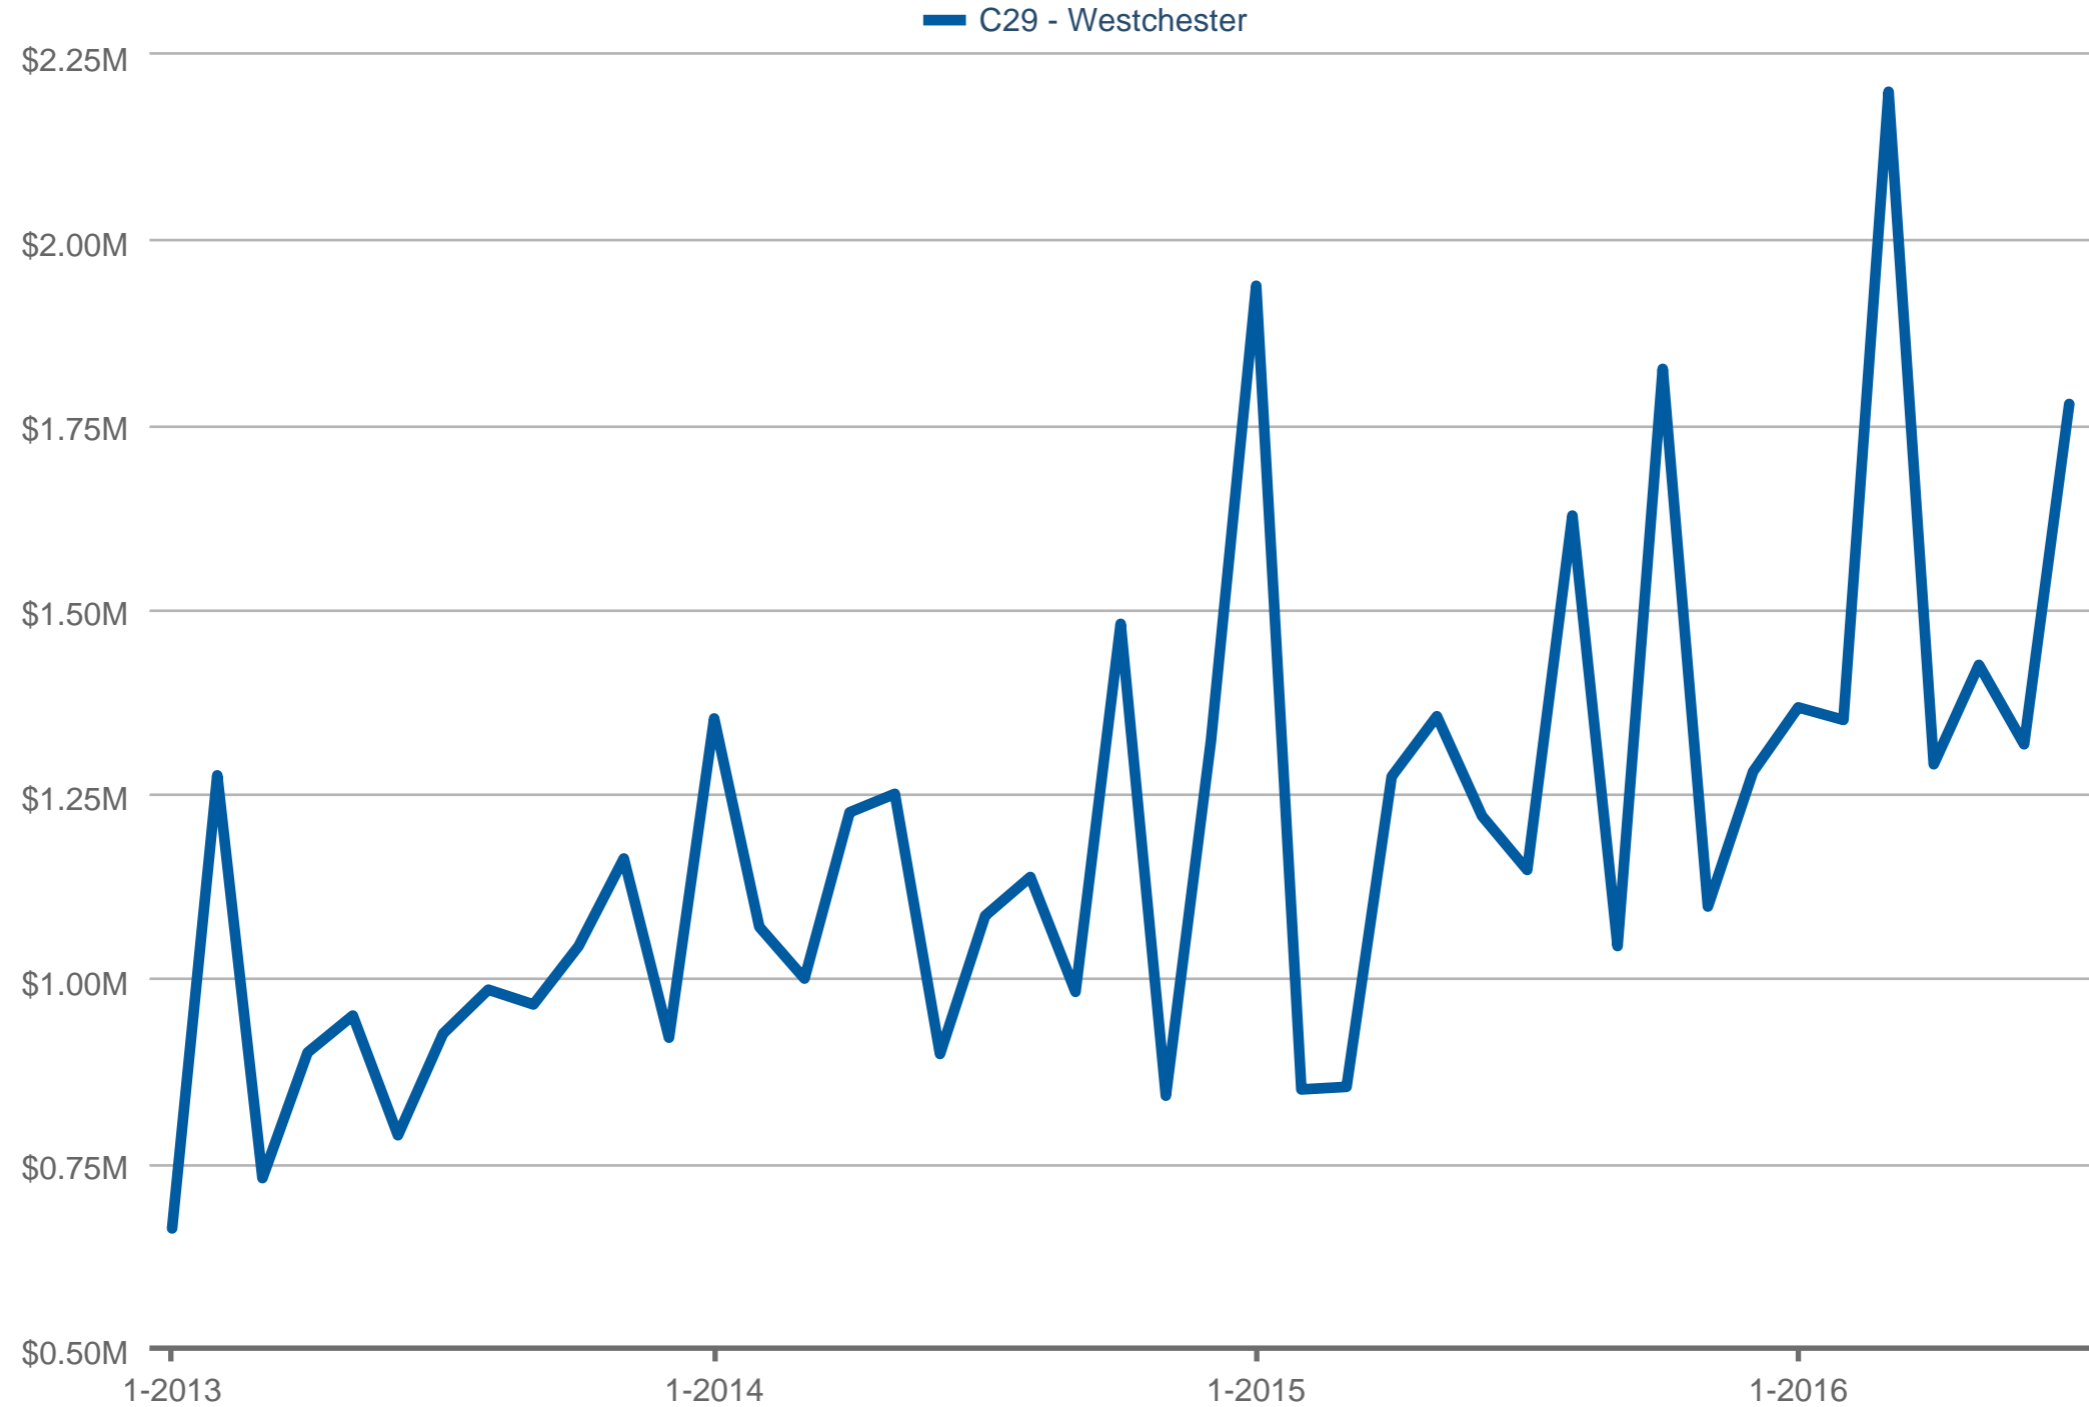

### Median Sales Price

C29 - Westchester: 4 Bedrooms or More, Single Family

Each data point is one month of activity. Data is from August 13, 2016.