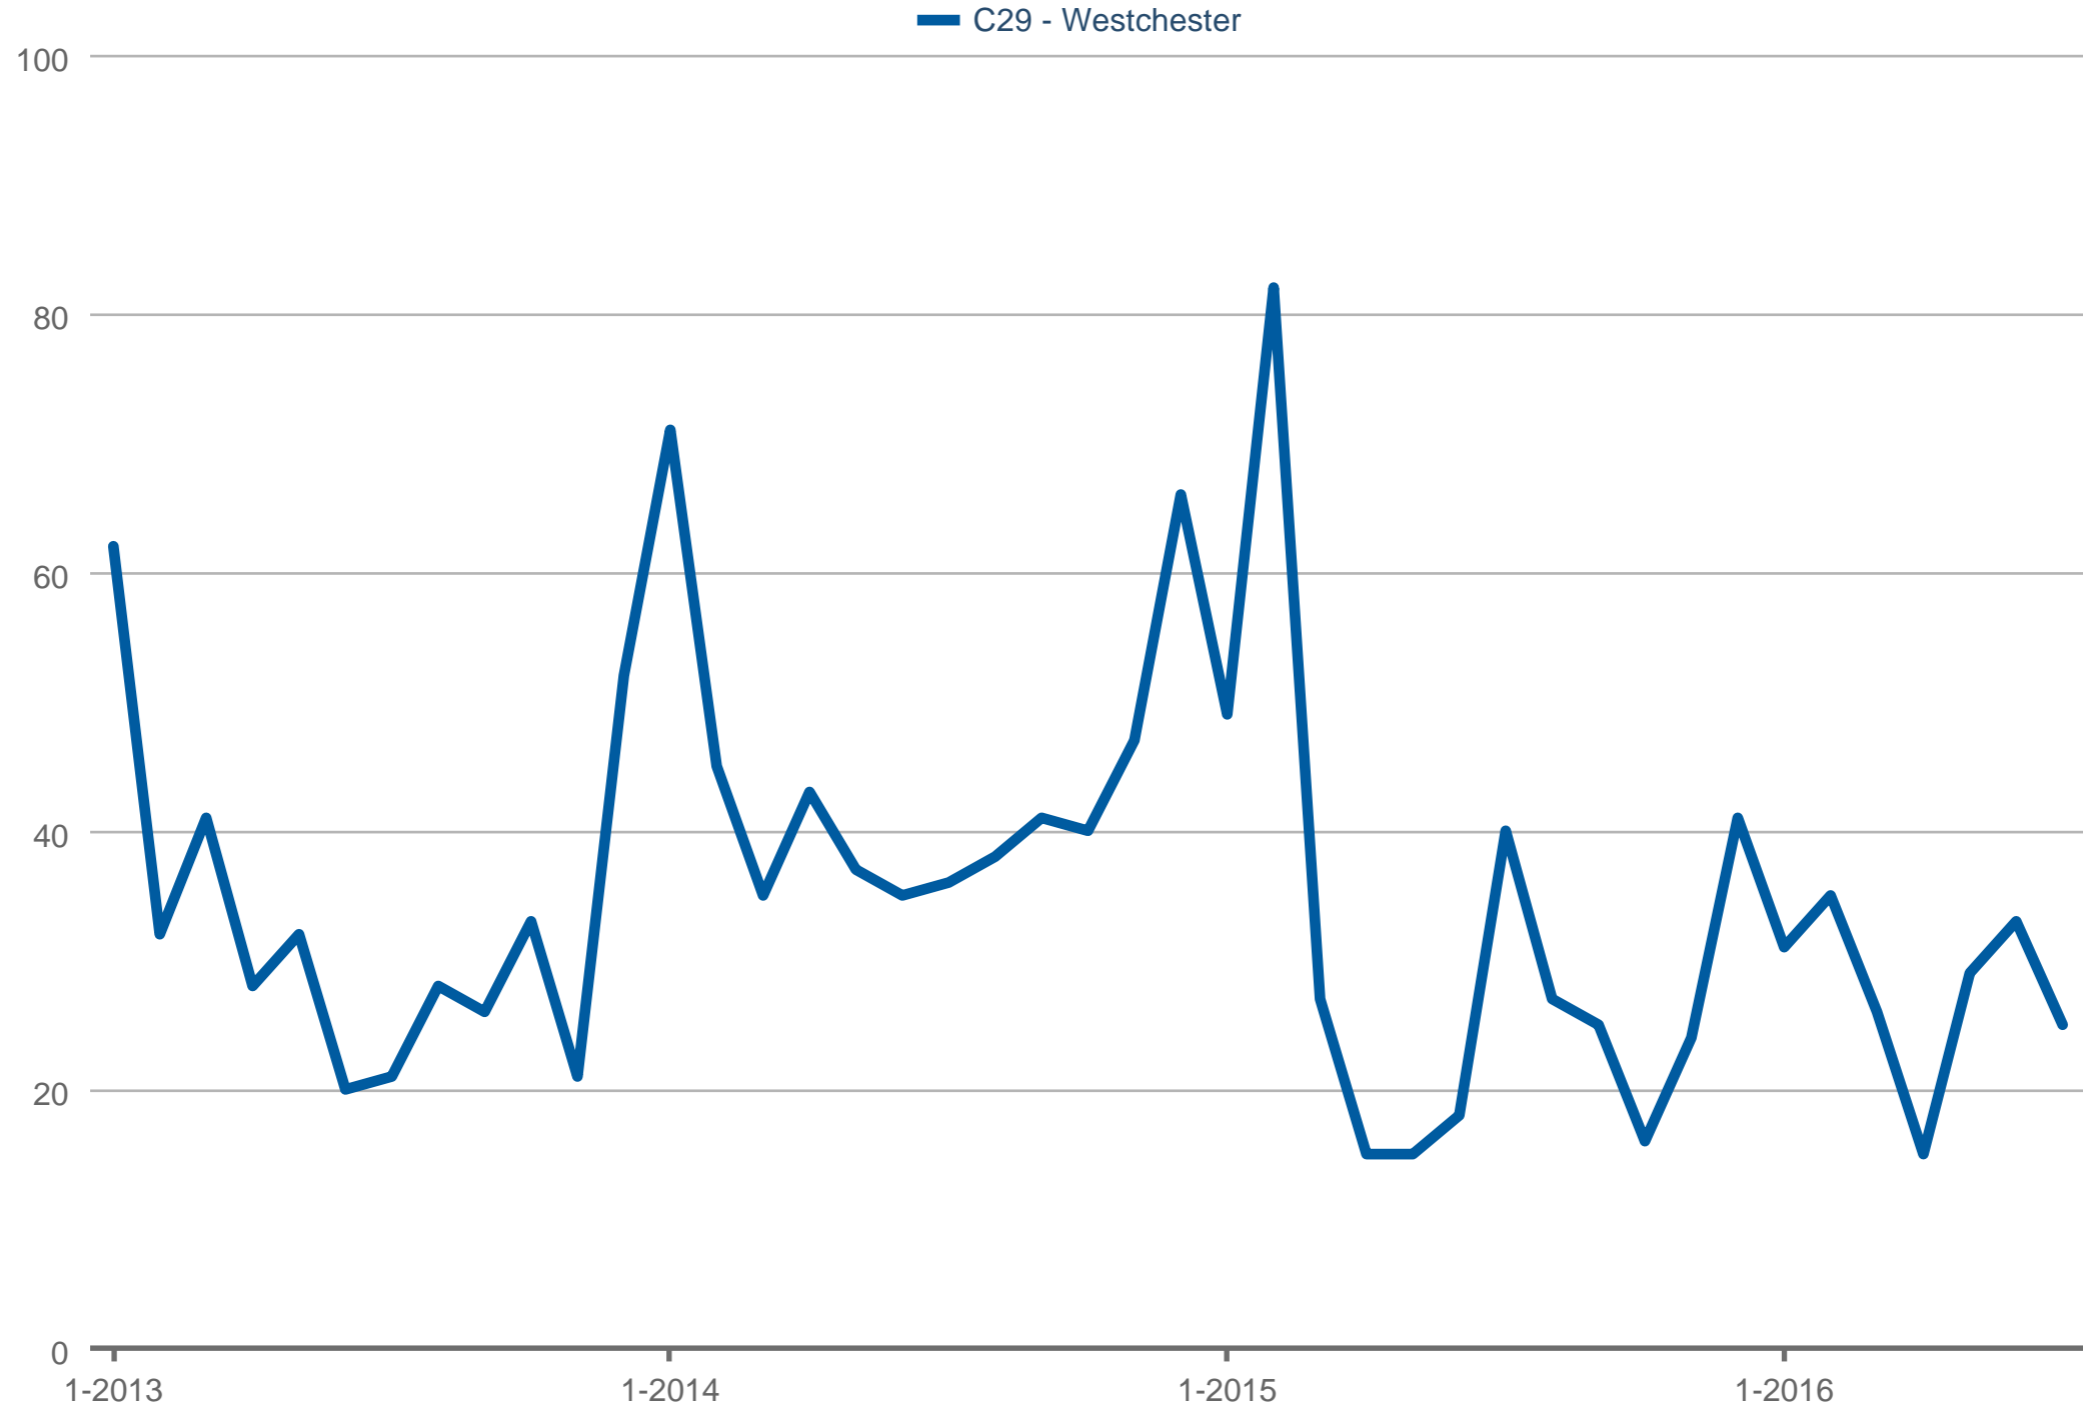

### Median Days on Market

C29 - Westchester: 3 Bedrooms, Single Family

Each data point is one month of activity. Data is from August 13, 2016.