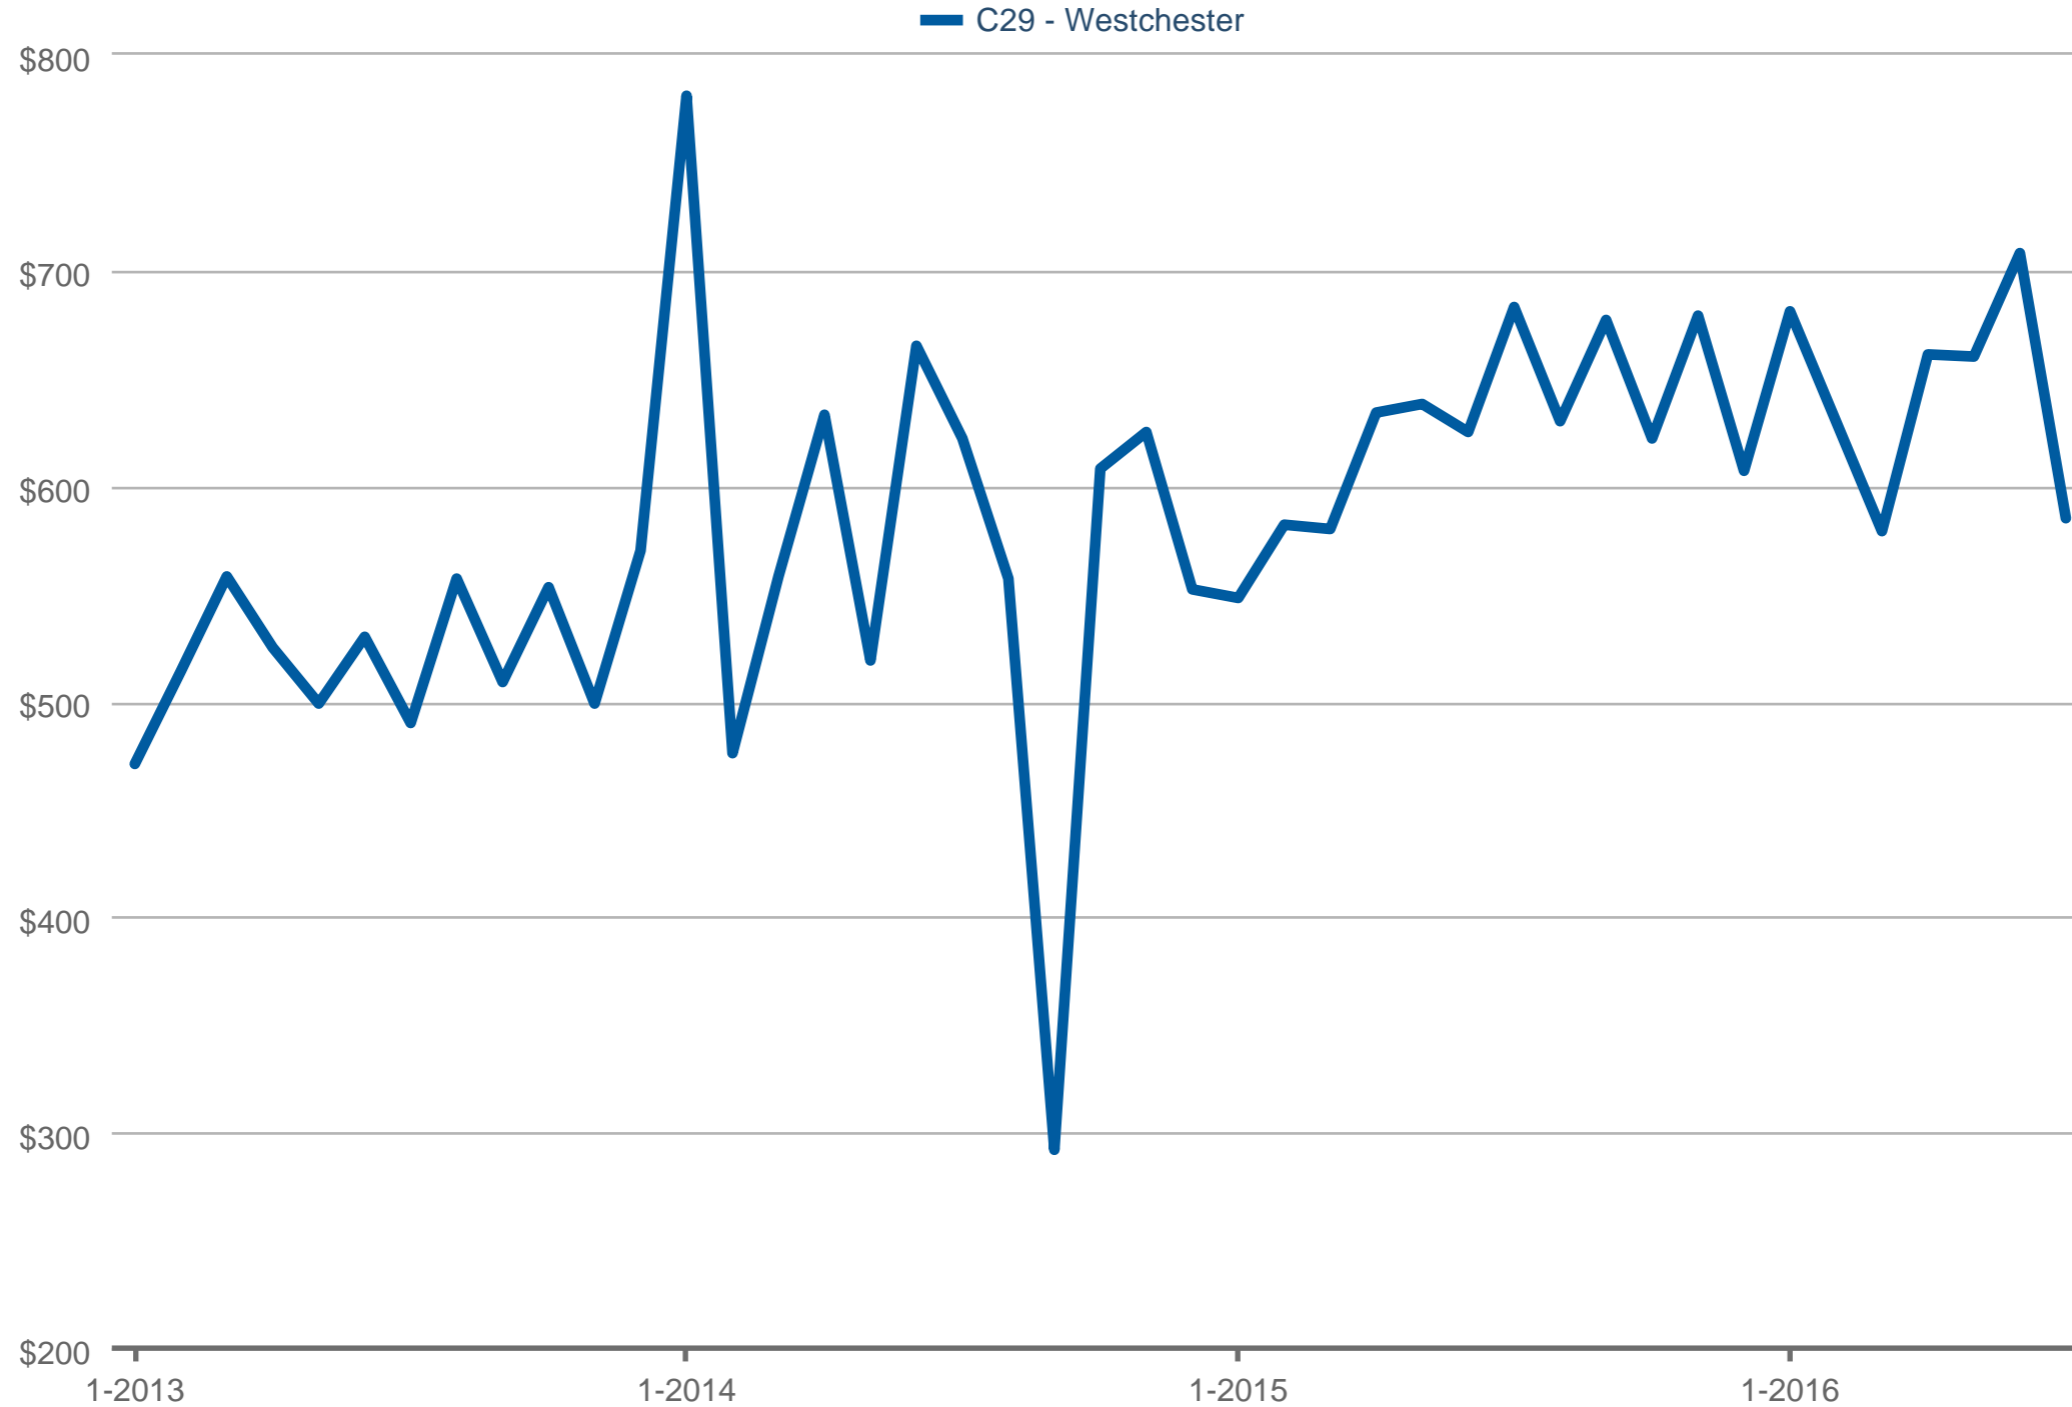

### Median Price Per Square Foot

C29 - Westchester: 2 Bedrooms, Single Family

Each data point is one month of activity. Data is from August 13, 2016.