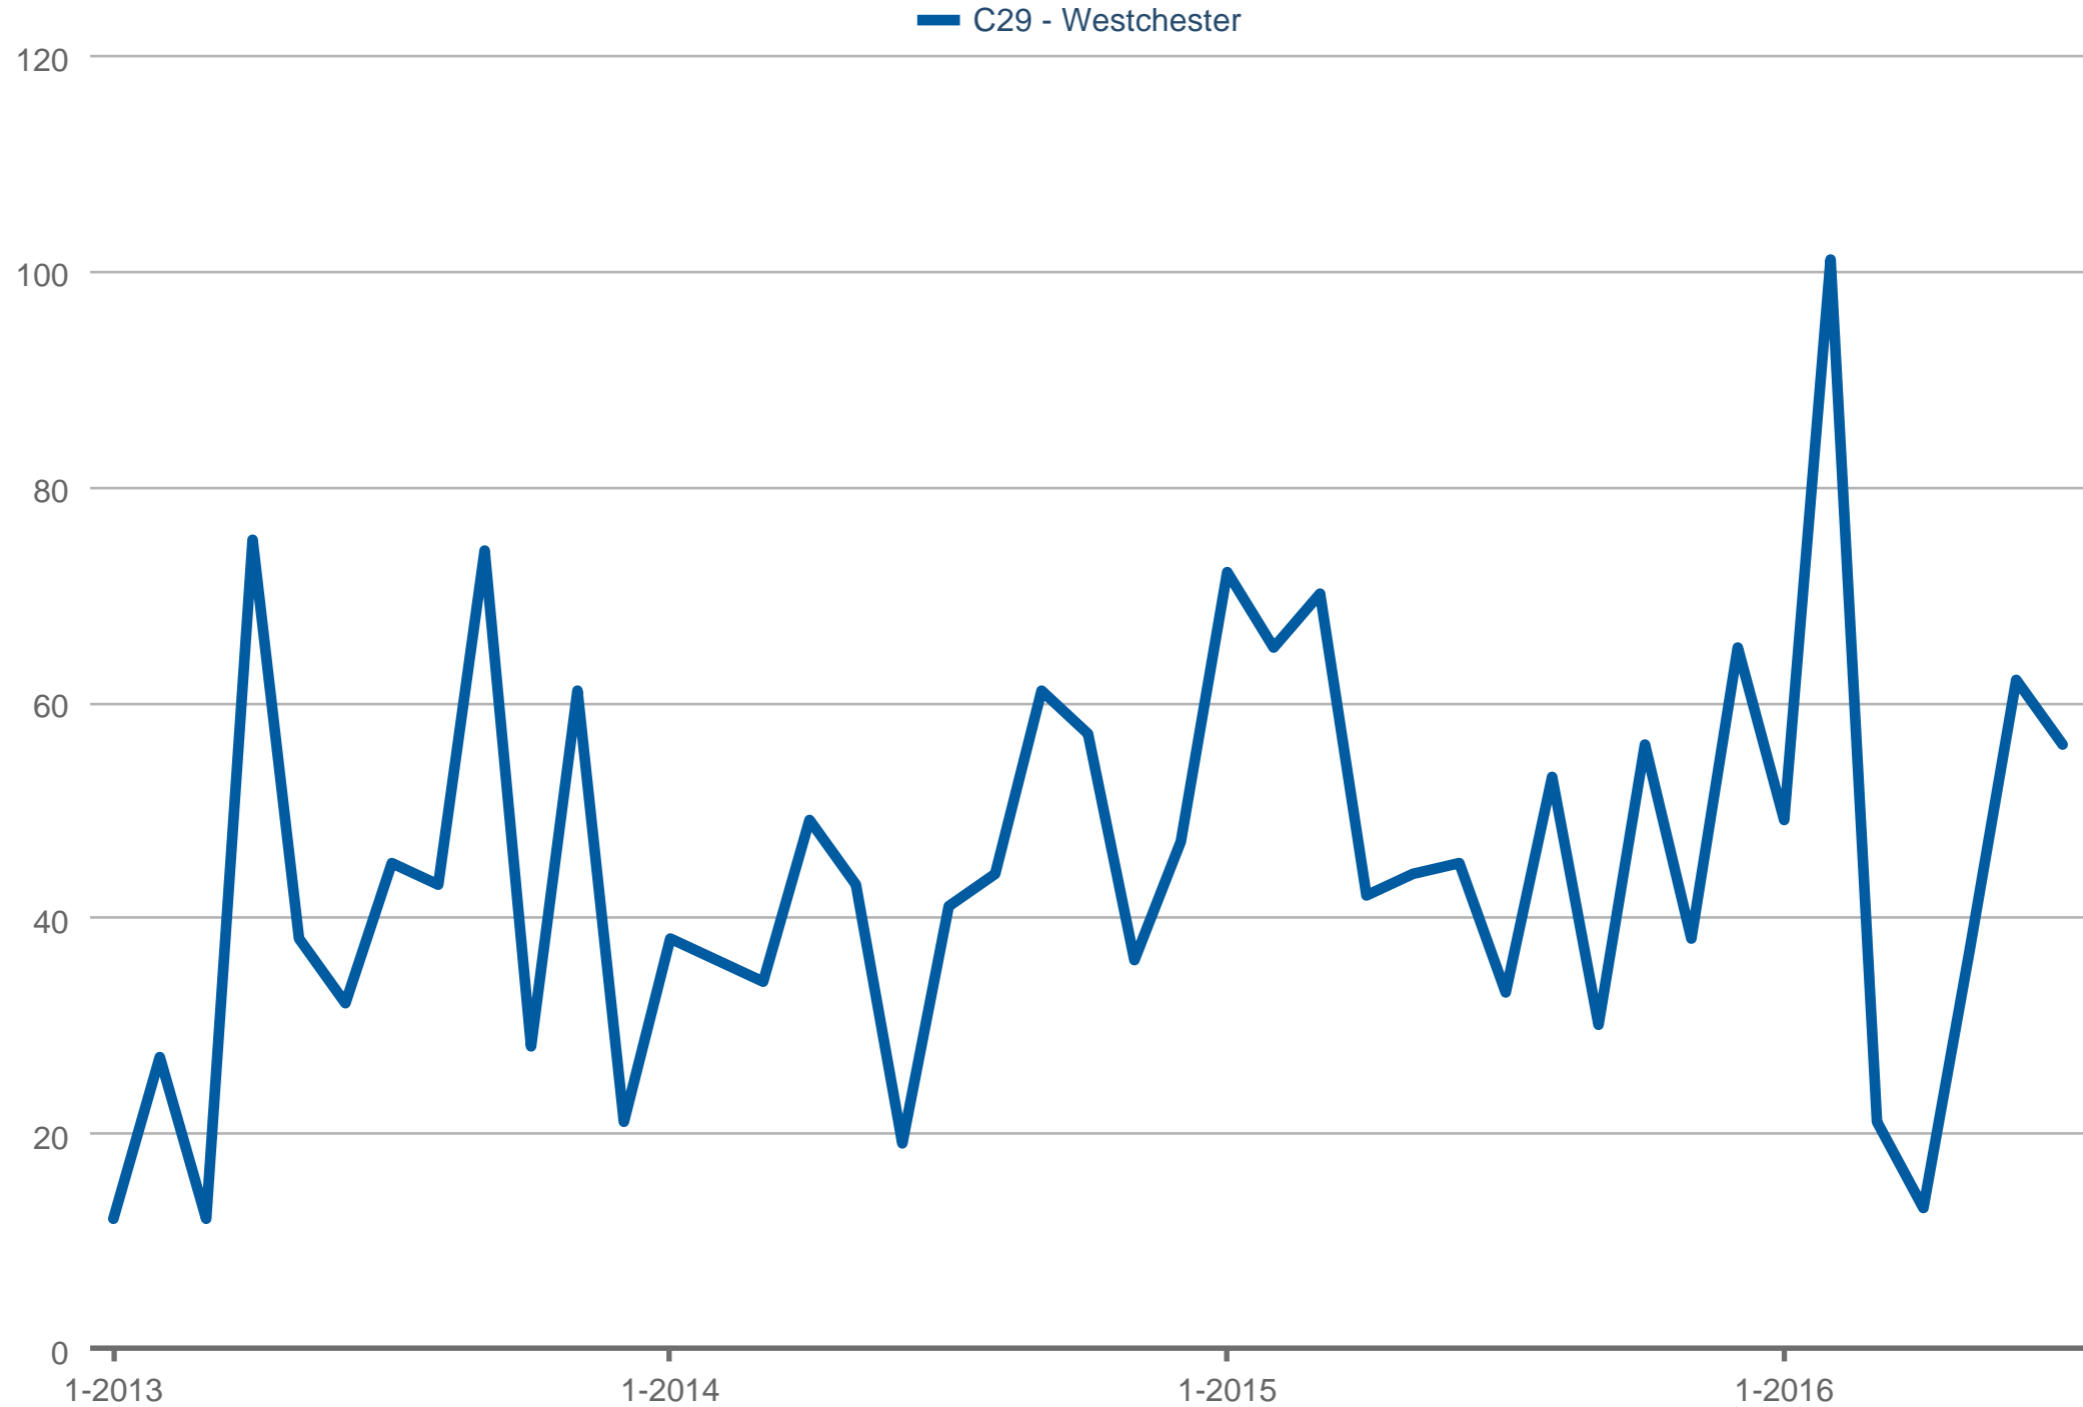

### Median Days on Market

C29 - Westchester: 4 Bedrooms or More, Single Family

Each data point is one month of activity. Data is from August 13, 2016.