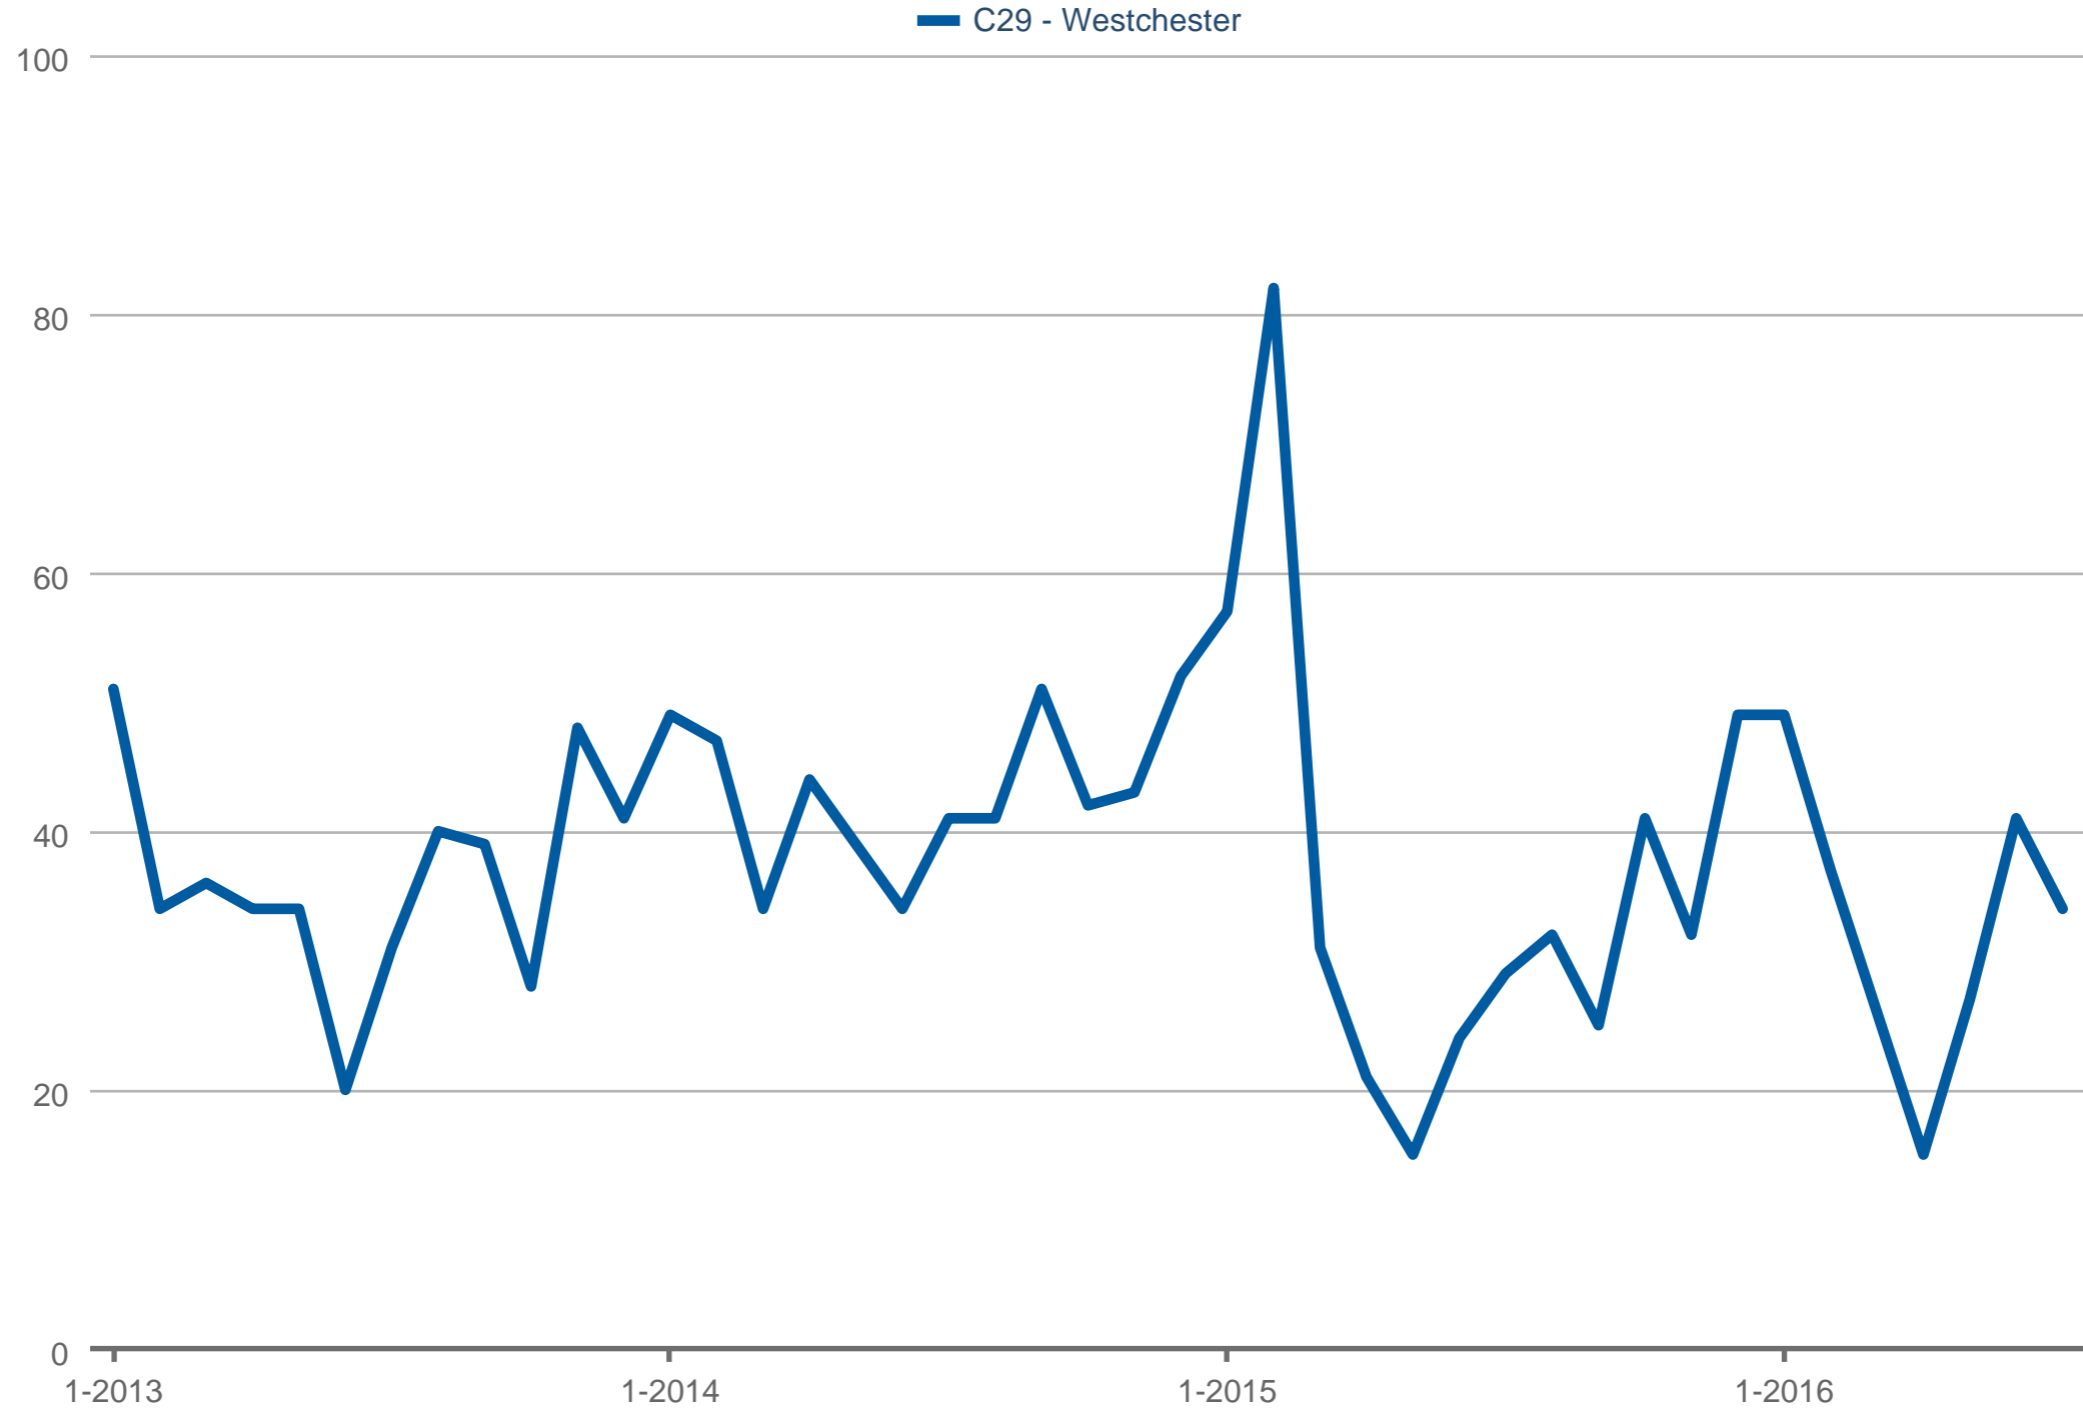

Tracy Thrower (CA DRE #01712960)

Associate Broker - Silicon Beach Properties brokered by eXp Realty

Cell: call/text 424.229.1634

www.HomesForSaleBeachCities.com

Median Days on Market

C29 - Westchester: Single Family

Each data point is one month of activity. Data is from August 13, 2016.