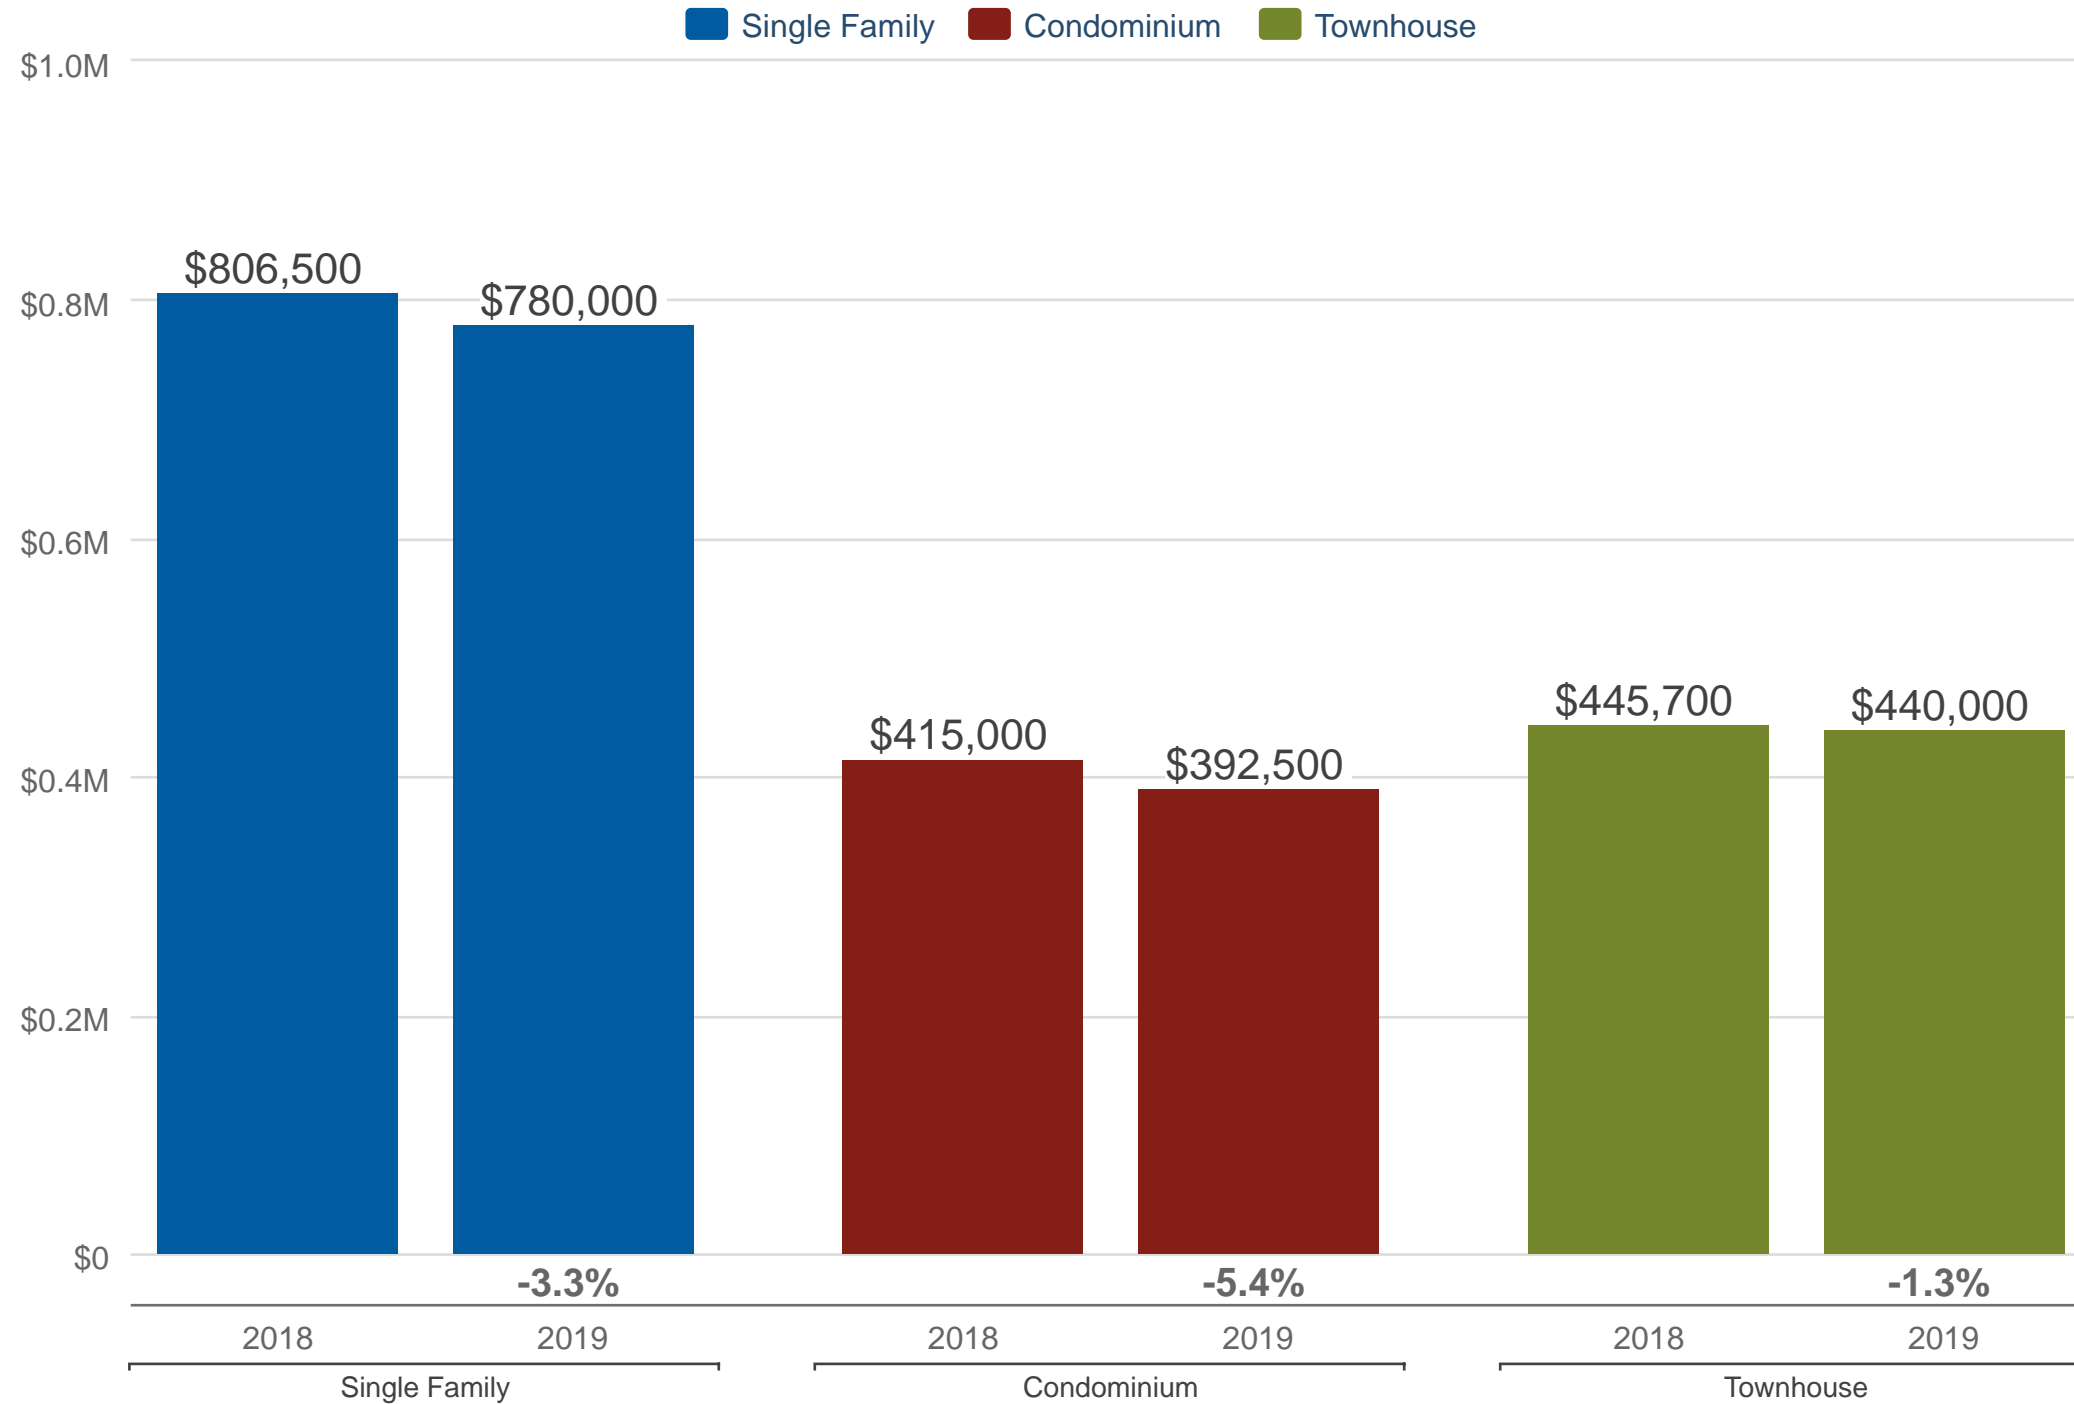

May Median Sales Price - By Property Types

Stevenson Ranch

Each data point is three months of activity. Data is from June 18, 2019.

All data is from the California Regional Multiple Listing Service, INC. InfoSparks © 2019 ShowingTime.