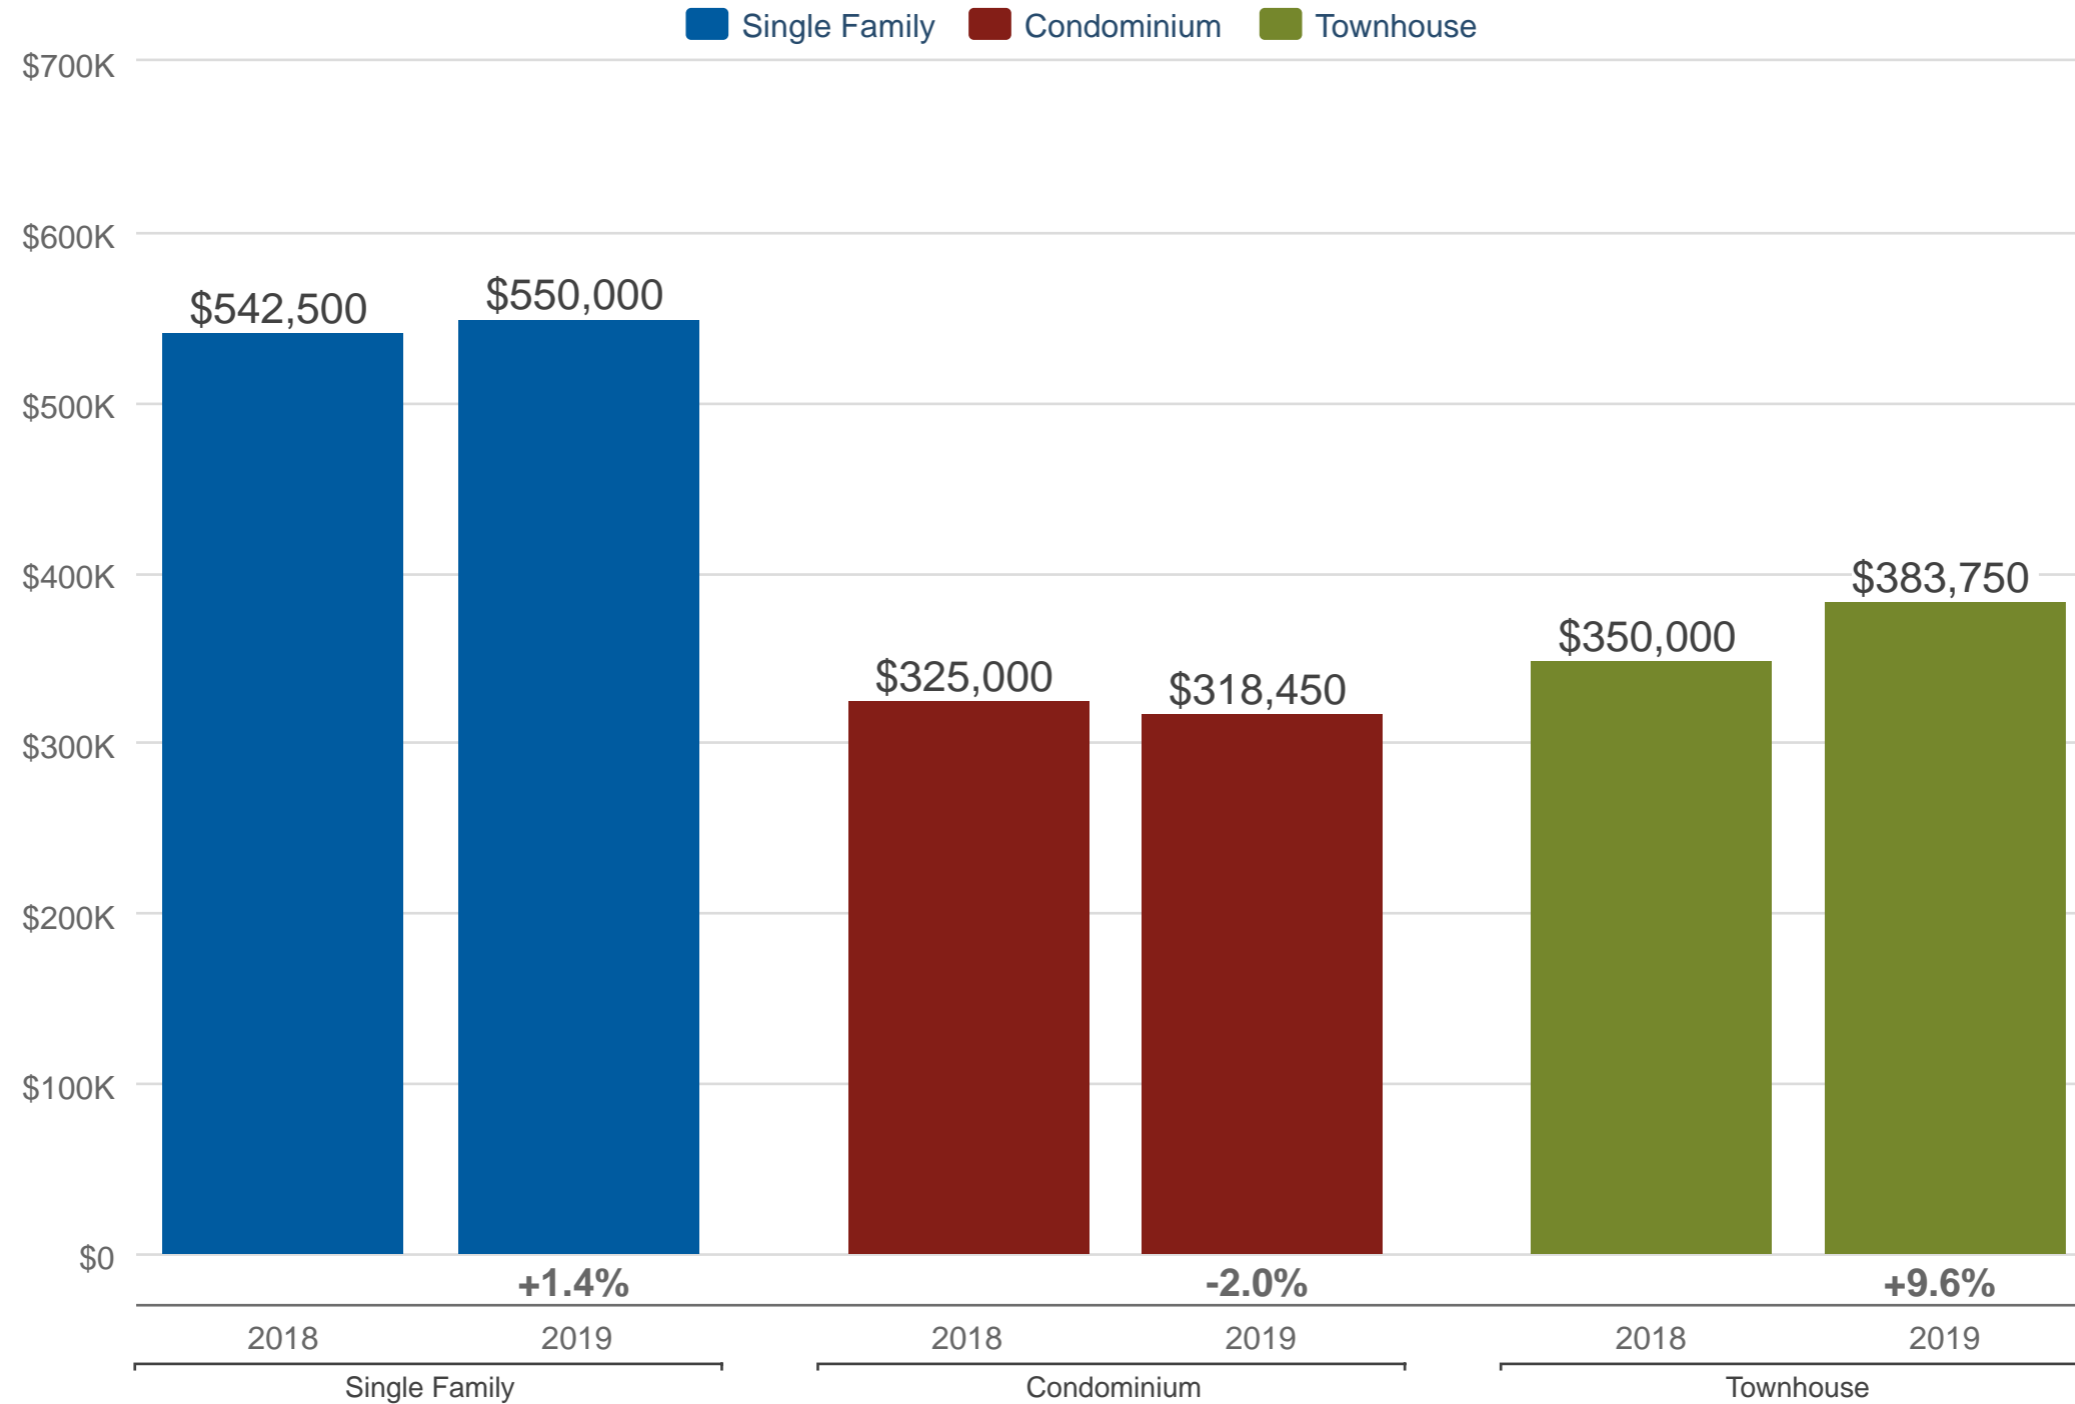

May Median Sales Price - By Property Types

Canyon Country

Each data point is three months of activity. Data is from June 18, 2019.

All data is from the California Regional Multiple Listing Service, INC. InfoSparks © 2019 ShowingTime.