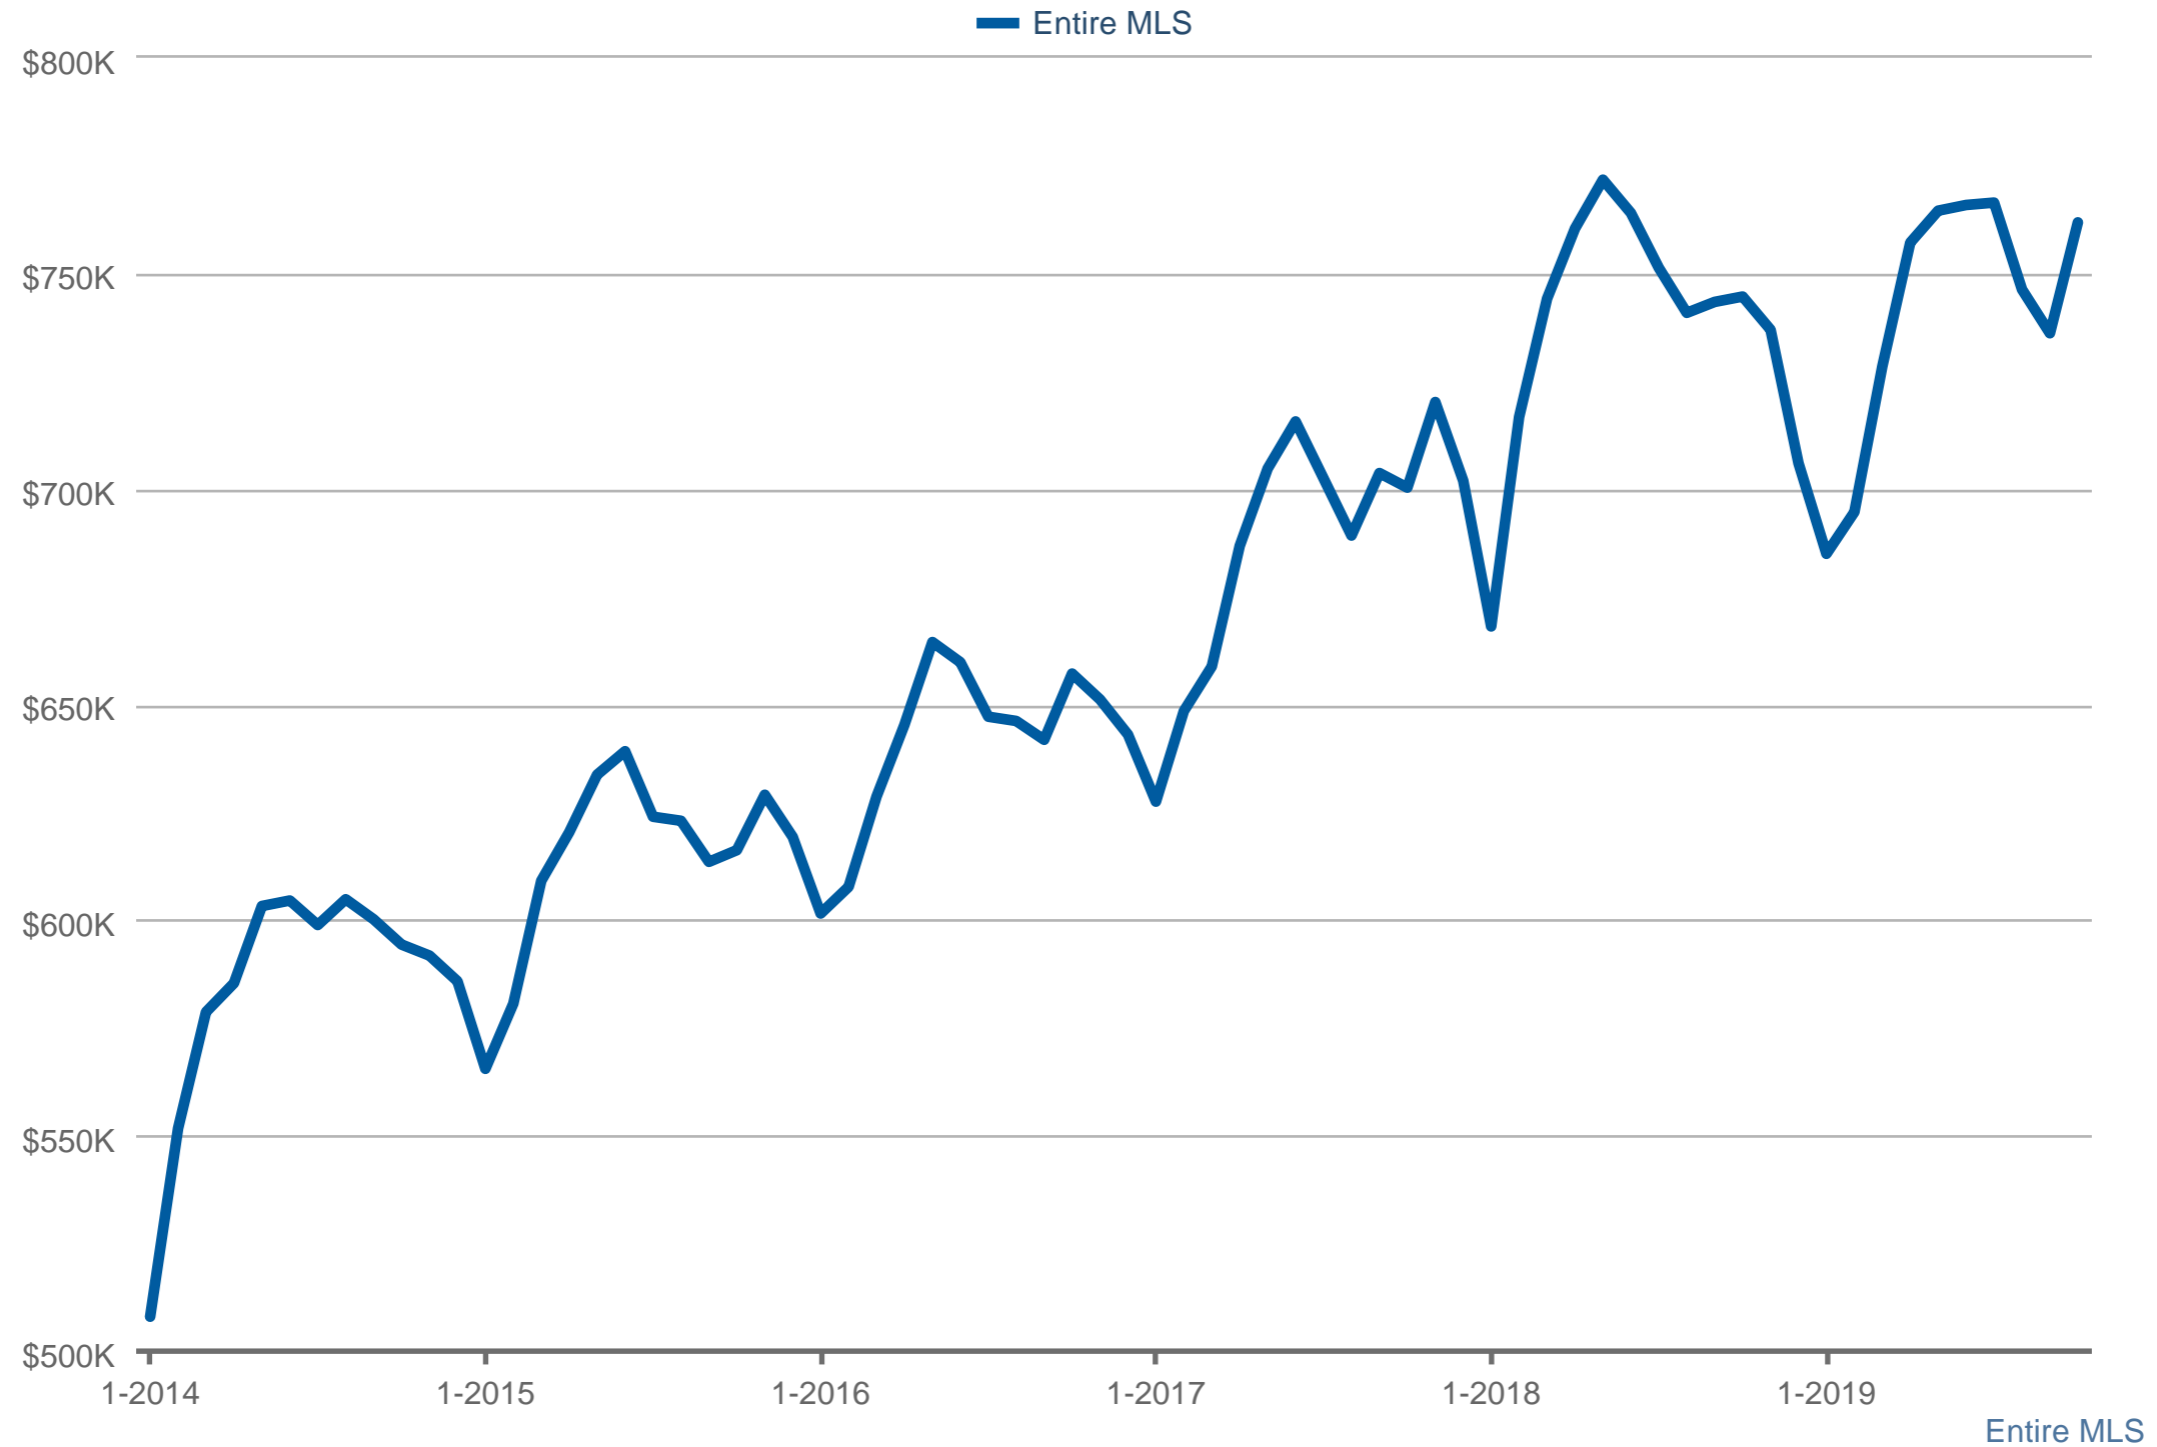

### Average Sales Price

Each data point is one month of activity. Data is from November 20, 2019.