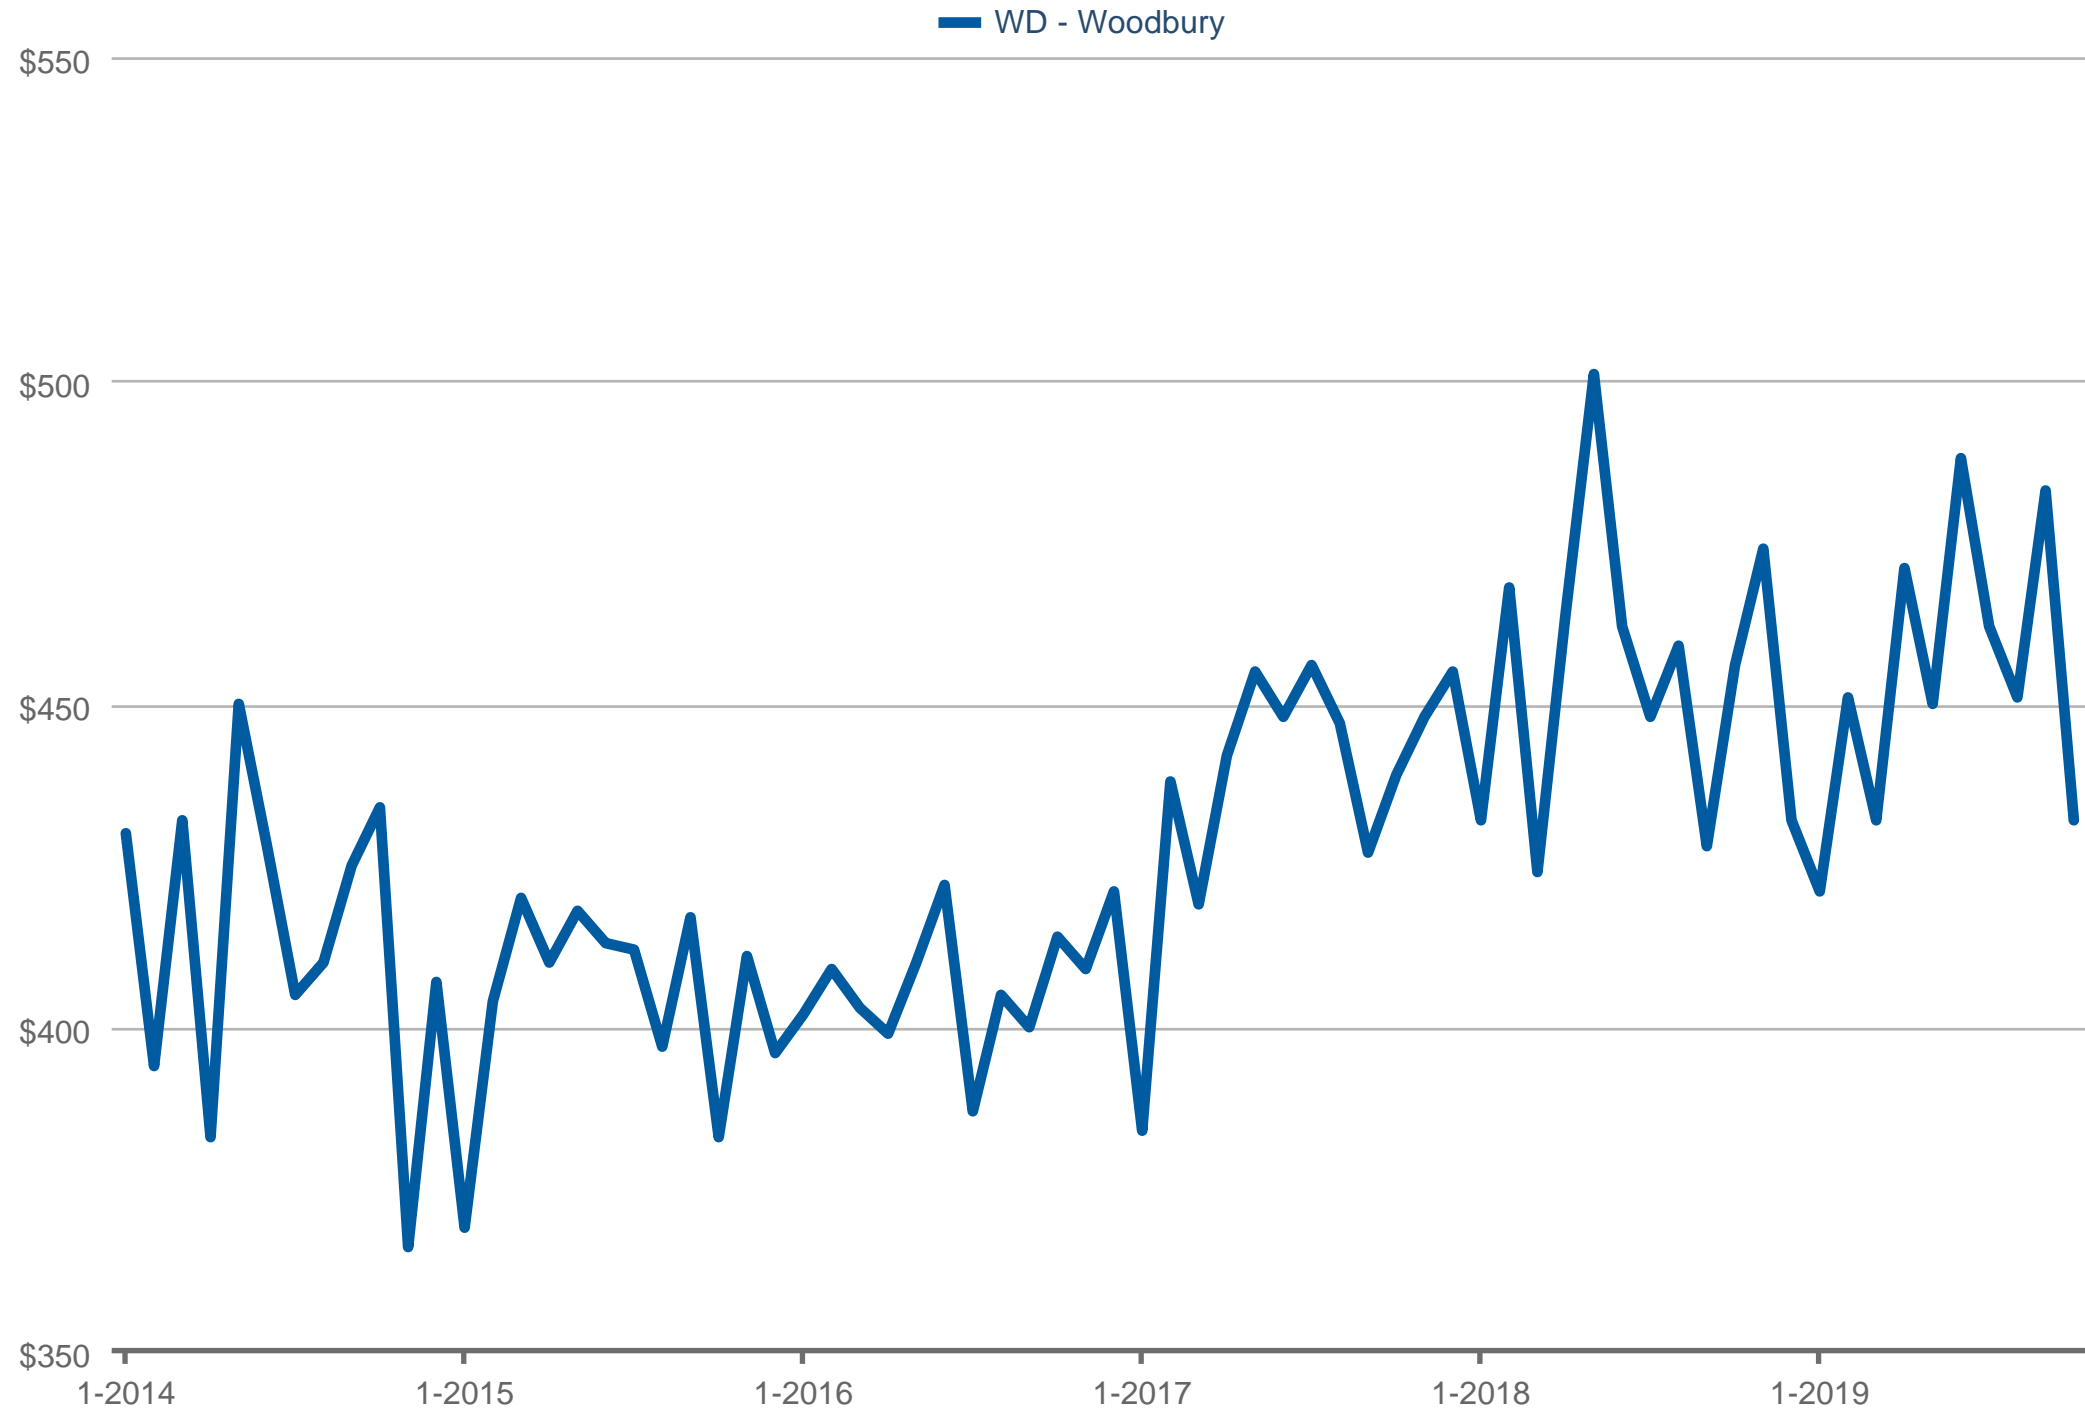

Median Price Per Square Foot

WD - Woodbury

Each data point is one month of activity. Data is from November 5, 2019.

All data is from the California Regional Multiple Listing Service, INC. InfoSparks © 2024 ShowingTime.